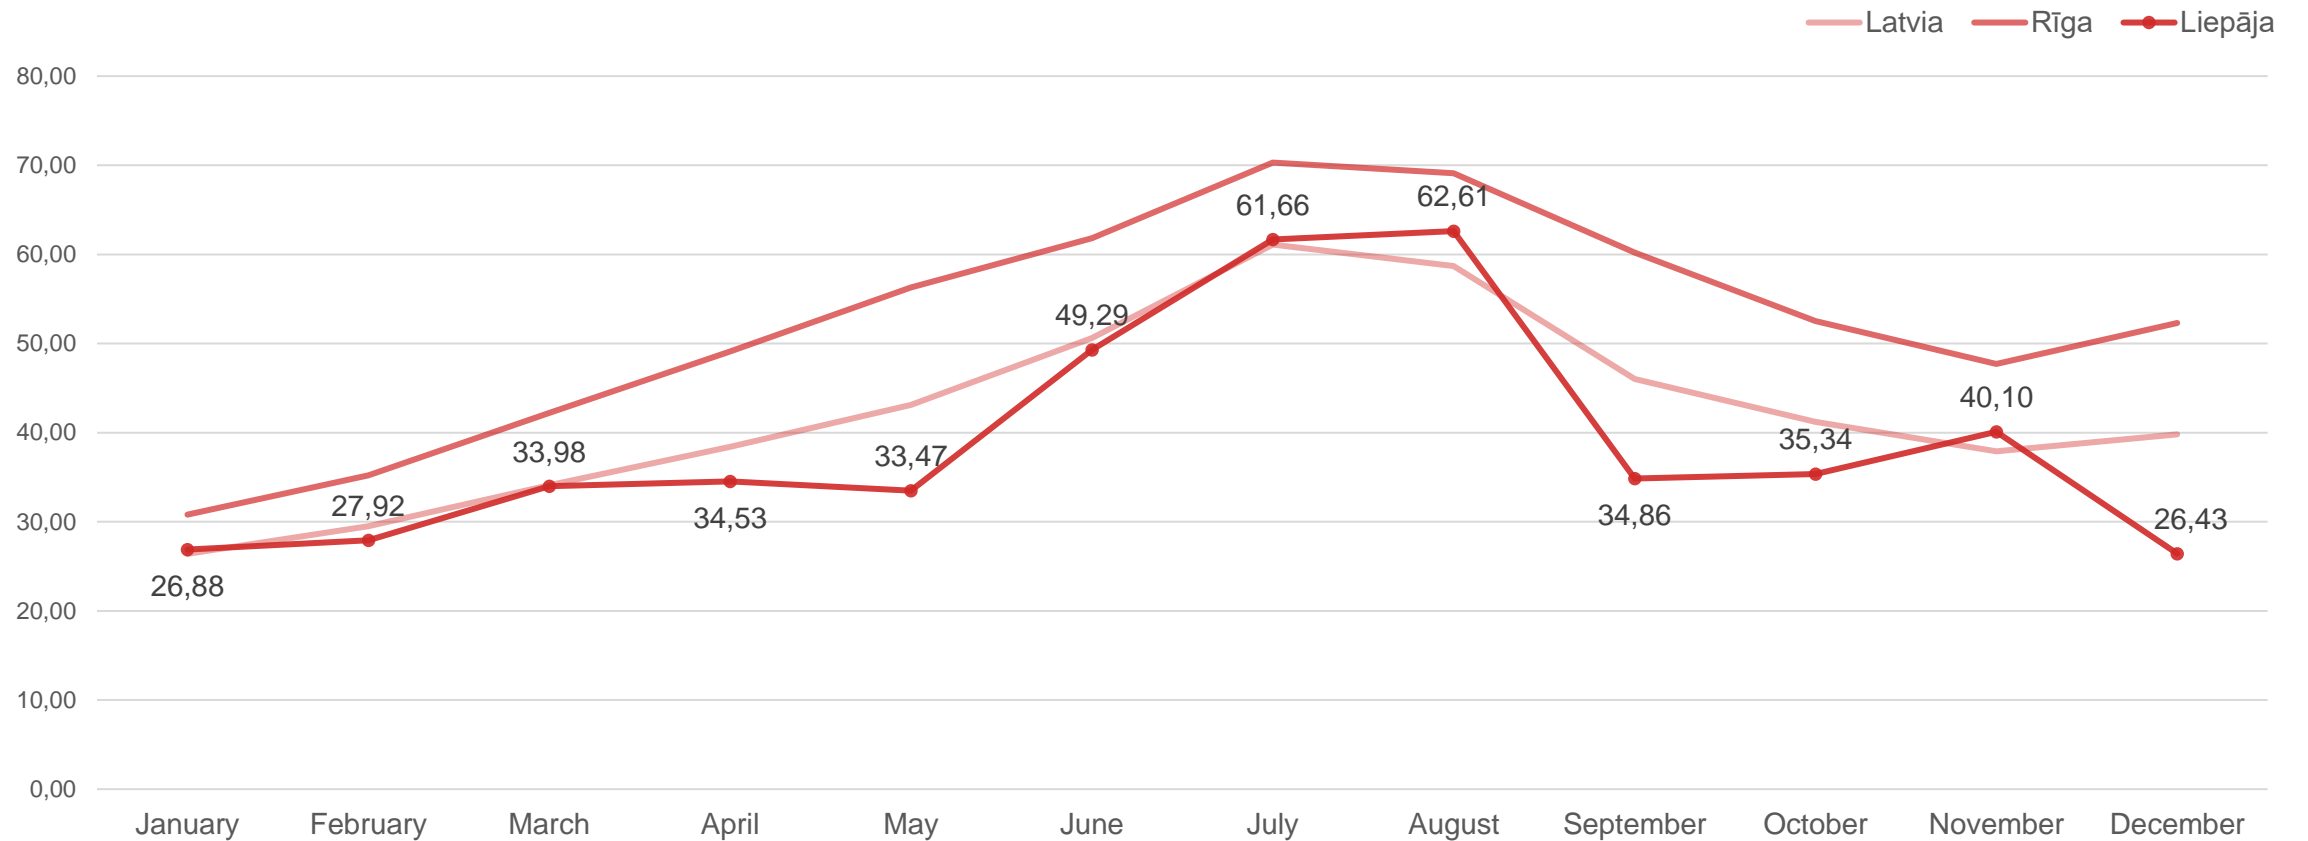

Data source: Central Statistical Bureau

Occupancy of rooms in accommodation establishments in Latvia in 2024, %