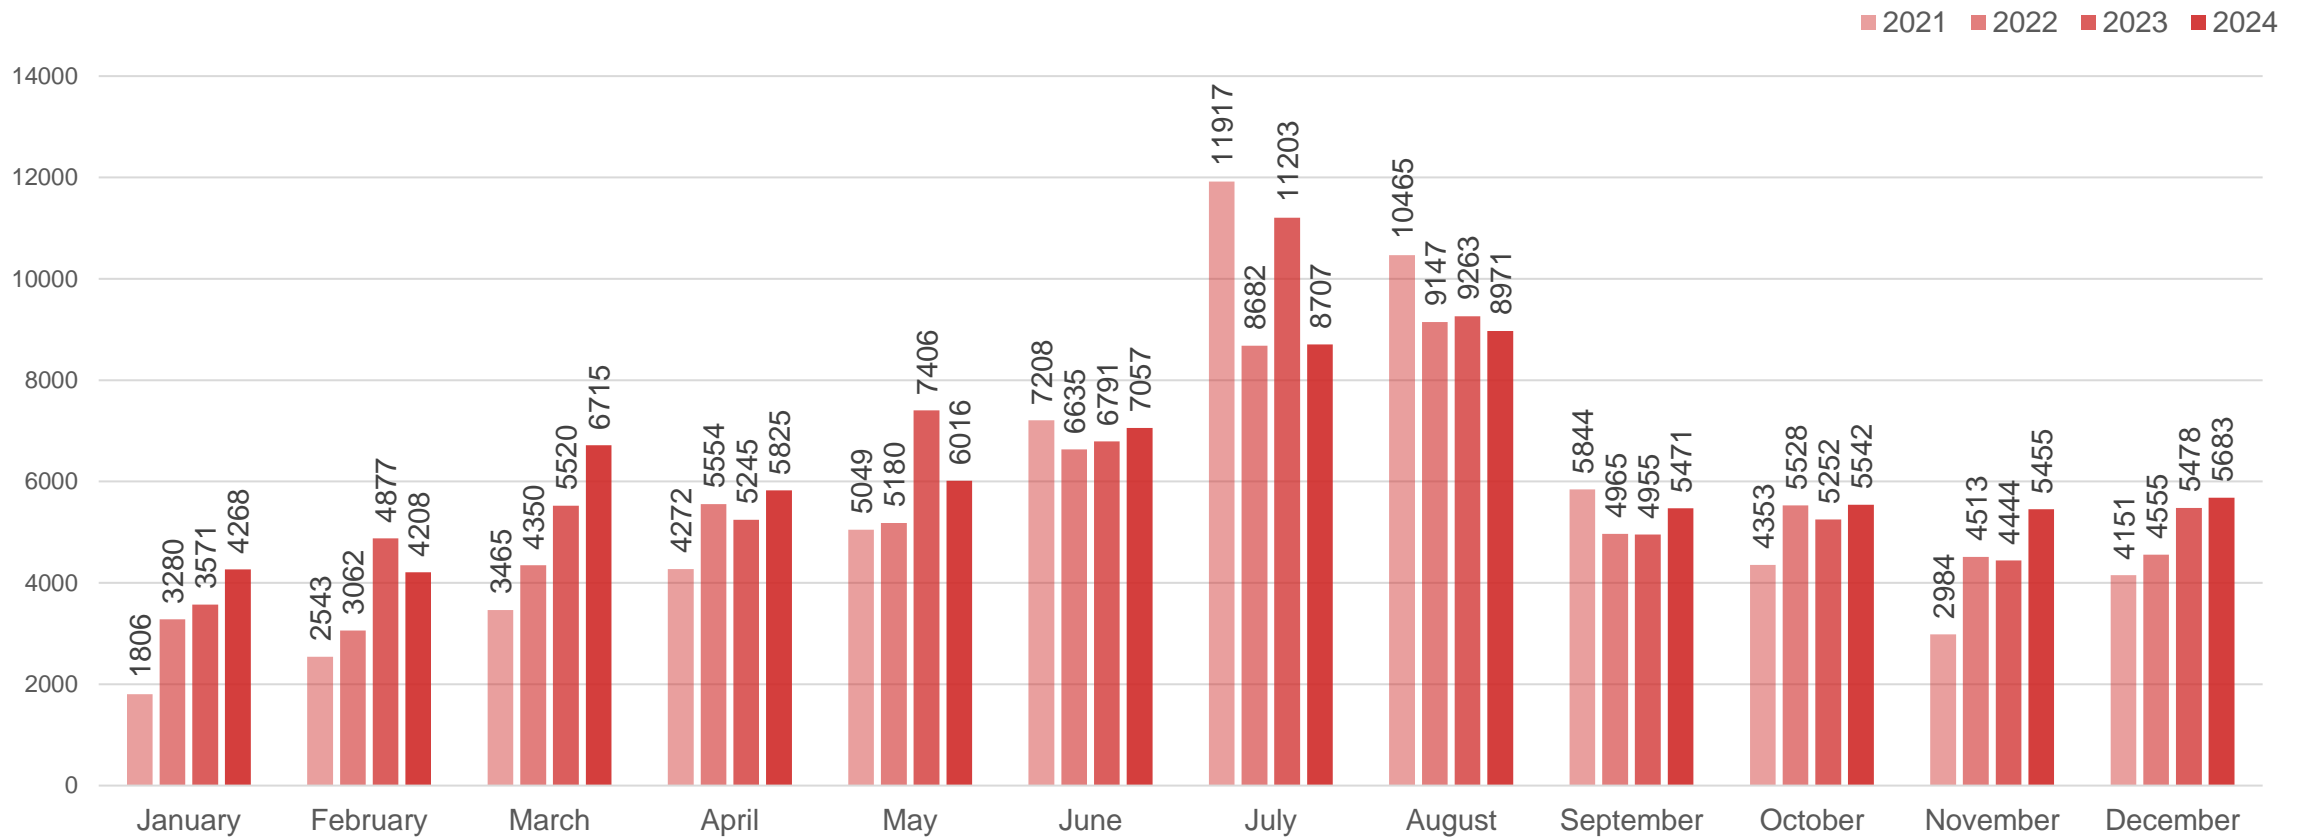

Data source: Central Statistical Bureau

Occupancy of bed places in accommodation establishments in Latvia in 2024, %

Data source: Central Statistical Bureau

Length of stay in accommodation establishments of Liepāja in 2024

Data source: Central Statistical Bureau

Breakdown of overnight visitors by months

Data source: Central Statistical Bureau

Monthly comparison of number of overnight visitors in Liepāja lodging places

Data source: Central Statistical Bureau

Data index	Fluctuation 2024/2023	Fluctuation 2024/2019
Overnight tourists (arrivals)	+7,33 %	+14,86 %
Overnight domestic tourists	-0,12 %	+11,94 %
Overnight foreign tourists	+21,56 %	+19,76 %
Spent nights	+10,07 %	+25,02 %
Nights spent by domestic tourists	+0,84 %	+31,00 %
Nights spent by foreign tourists	+26,08 %	+17,57 %
Length of stay	+0,04 nights	+0,15 nights
Length of stay of domestic tourists	+0,02 nights	+0,25 nights
Length of stay of foreign tourists	+0,07 nights	-0,04 nights