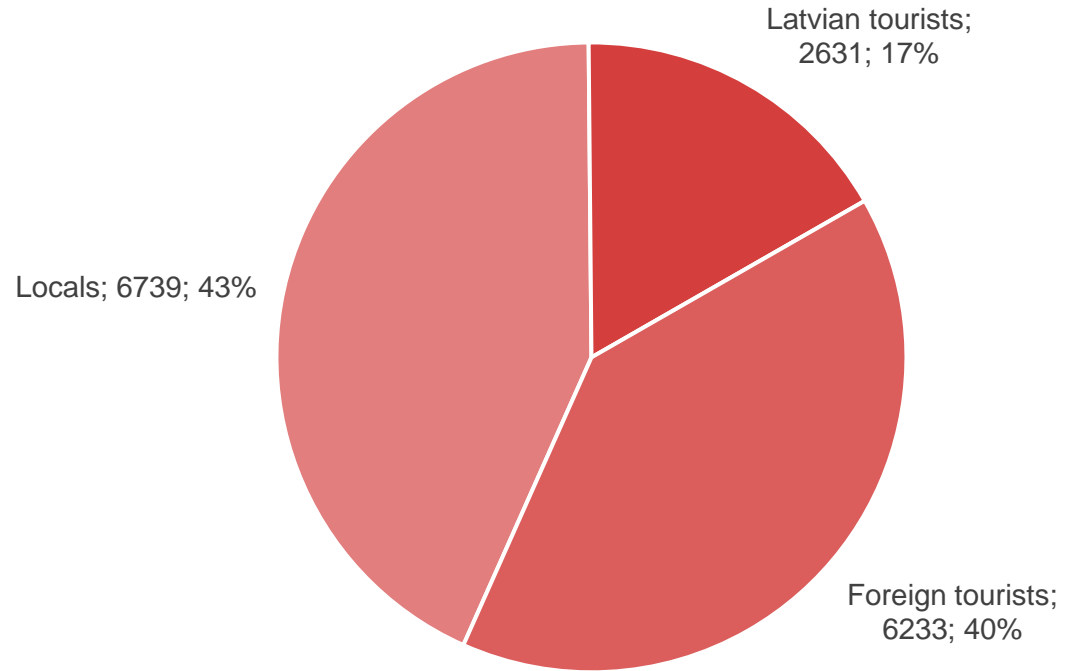

Data source: Liepāja Region Tourism Information Office

Breakdown of excursions booked at the Liepāja Region Tourism Information Office in 2024 by mode of travel

Data source: Liepāja Region Tourism Information Office

Number of directly attended visitors at Liepāja Region Tourism Information Office

Data source: Liepāja Region Tourism Information Office

Number of directly attended visitors at Liepāja Region Tourism Information Office

2023

2024

Data source: Liepāja Region Tourism Information Office

Visitors' breakdown by attending Liepāja Region Tourism Information Office

Data source: Liepāja Region Tourism Information Office

TOP countries of directly attended foreign tourists at Liepāja Region Tourism Information Office