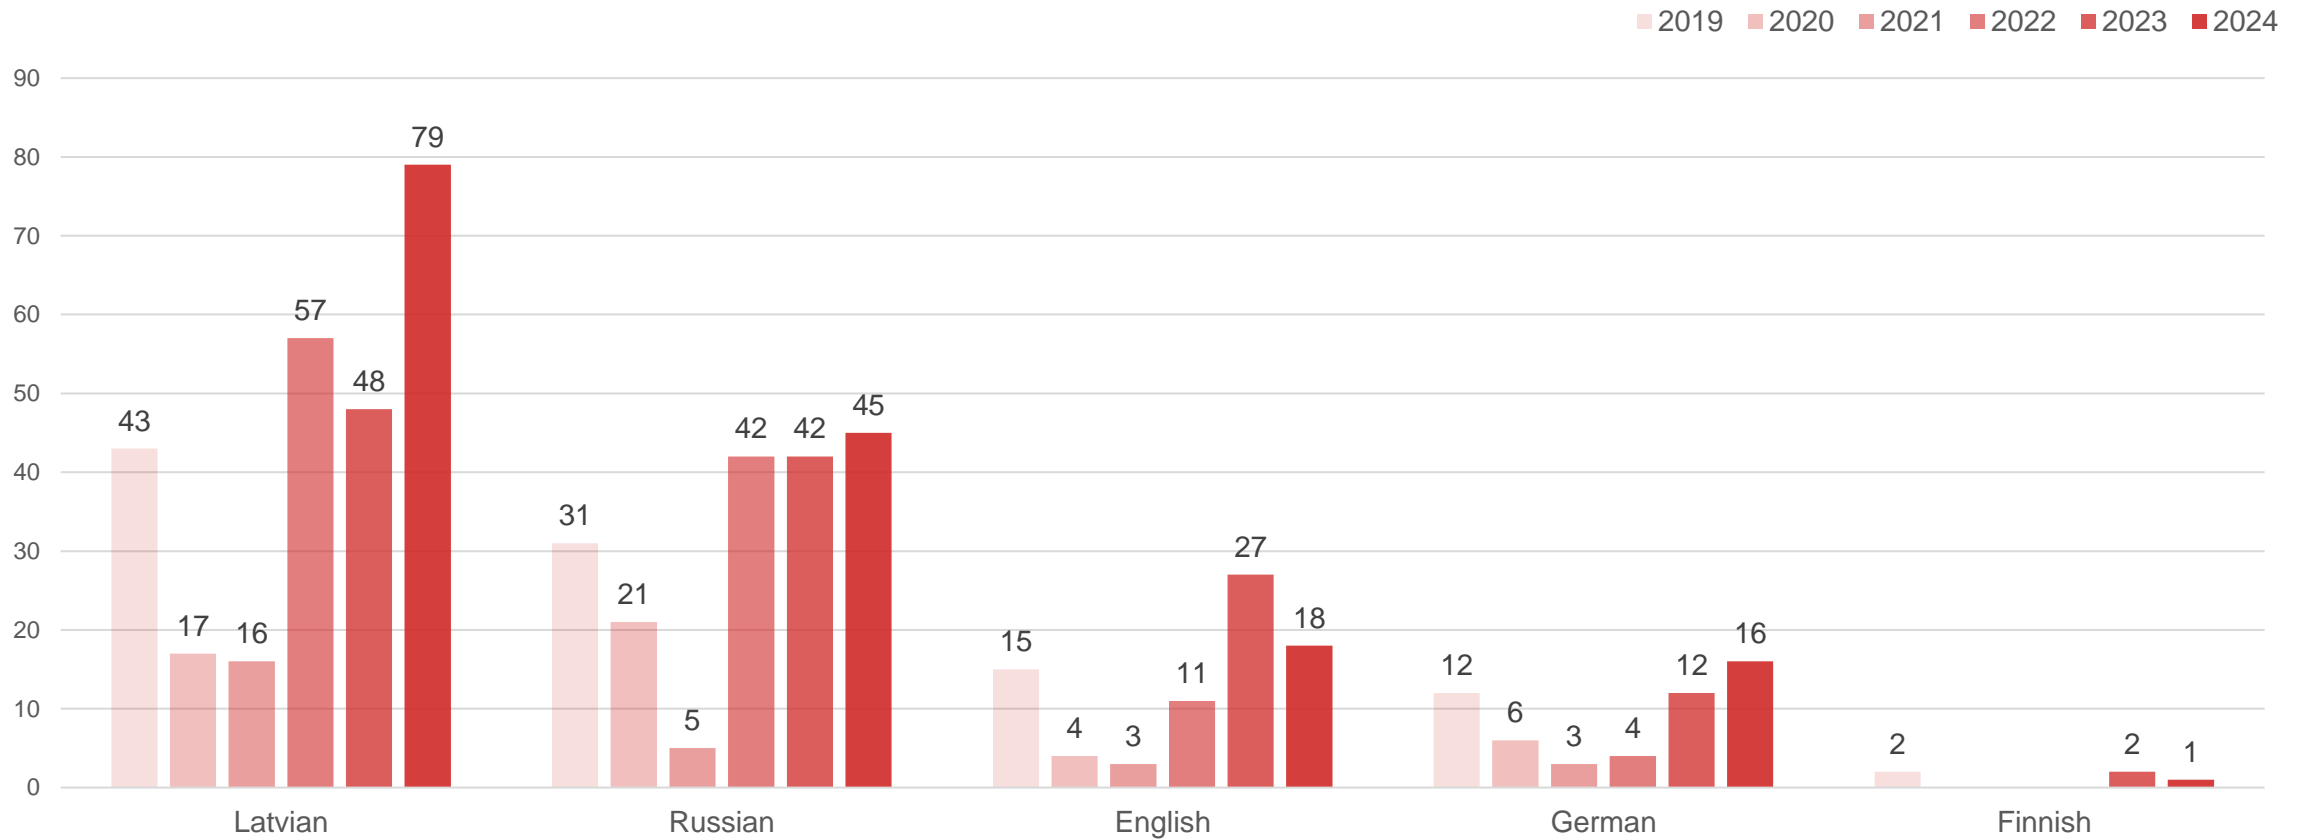

Data source: Liepāja Region Tourism Information Office

The working language of the guide on excursions booked at the Liepāja Region Tourism Information Office **Liepāja**