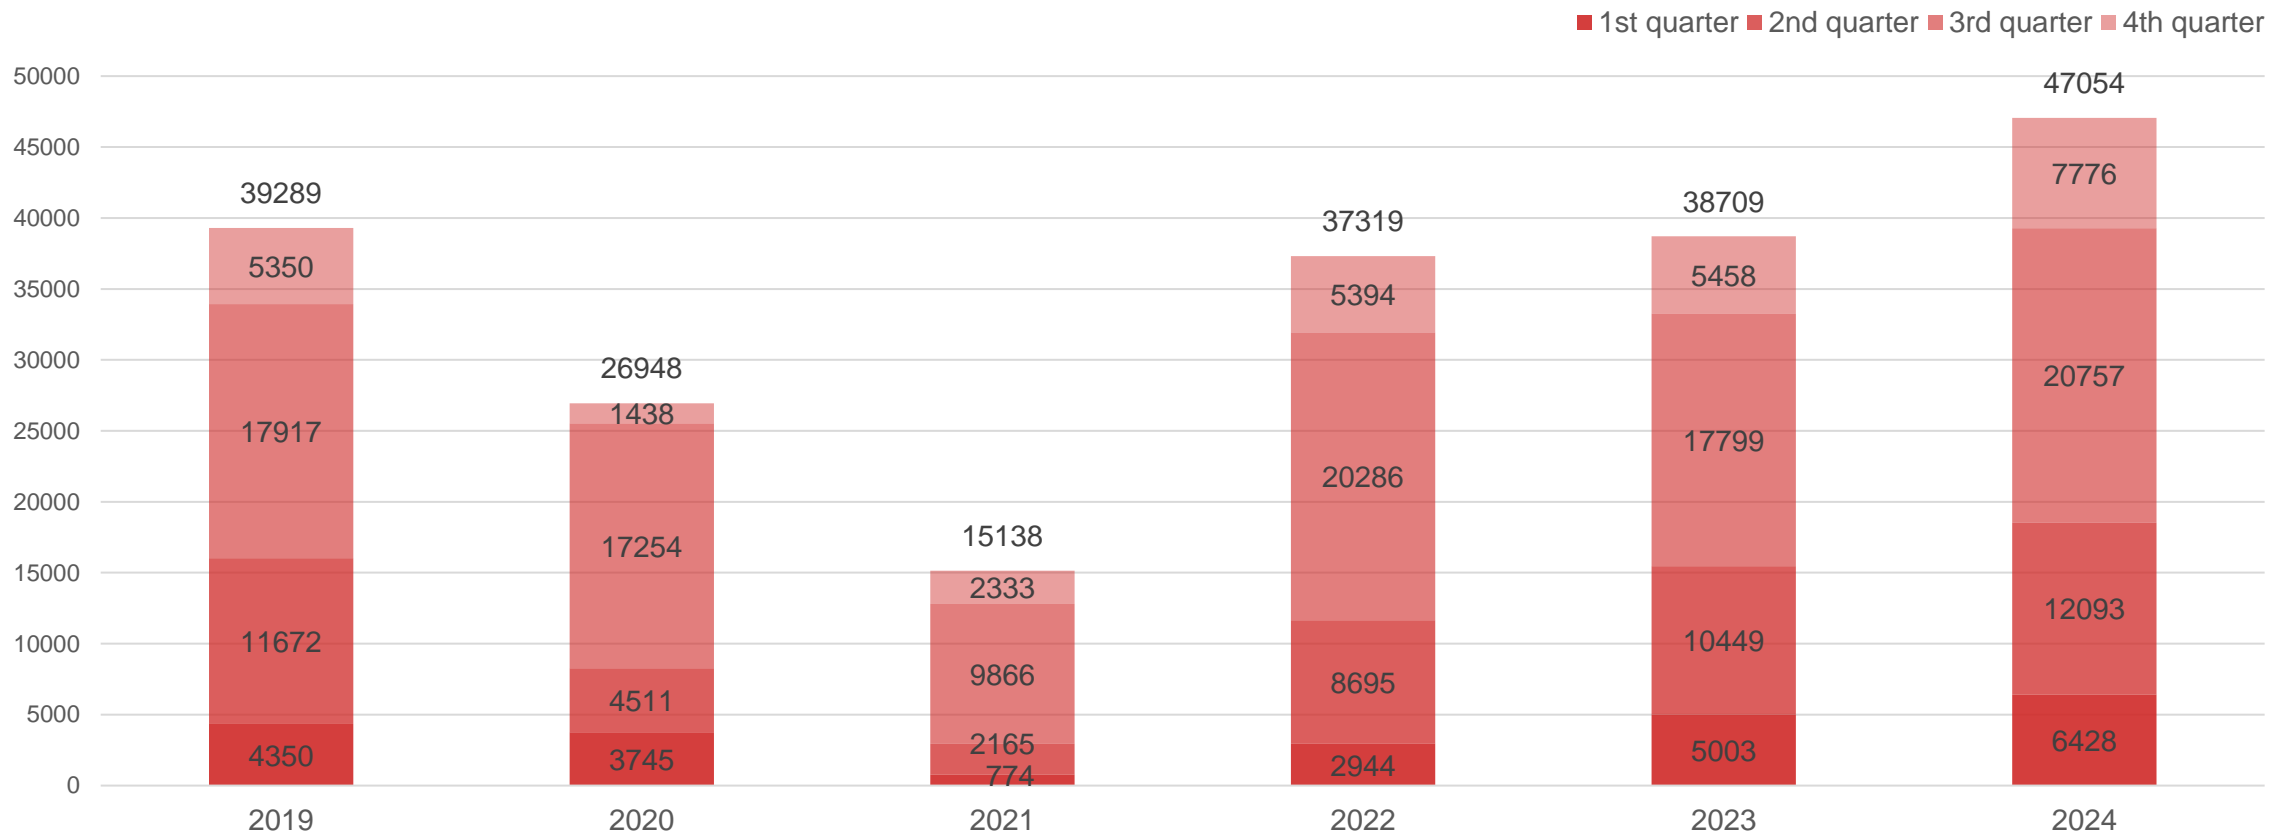

Data source: Central Statistical Bureau

Quarterly comparison of number of foreign overnight visitors in Liepāja lodging places