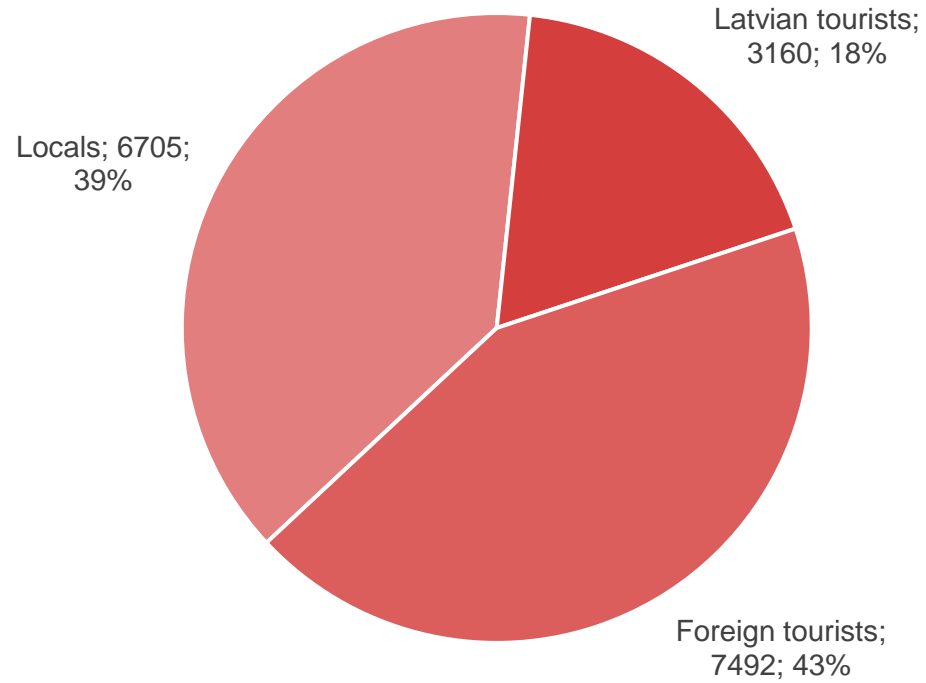

Data source: Liepāja Region Tourism Information Office

Breakdown of excursions booked at the Liepāja Region Tourism Information Office in 2024 by mode of travel

Data source: Liepāja Region Tourism Information Office

Number of directly attended visitors at Liepāja Region Tourism Information Office

Data source: Liepāja Region Tourism Information Office

Number of directly attended visitors at Liepāja Region Tourism Information Office

2023

2024

Data source: Liepāja Region Tourism Information Office

Visitors' breakdown by attending Liepāja Region Tourism Information Office

Data source: Liepāja Region Tourism Information Office

TOP countries of directly attended foreign tourists at Liepāja Region Tourism Information Office