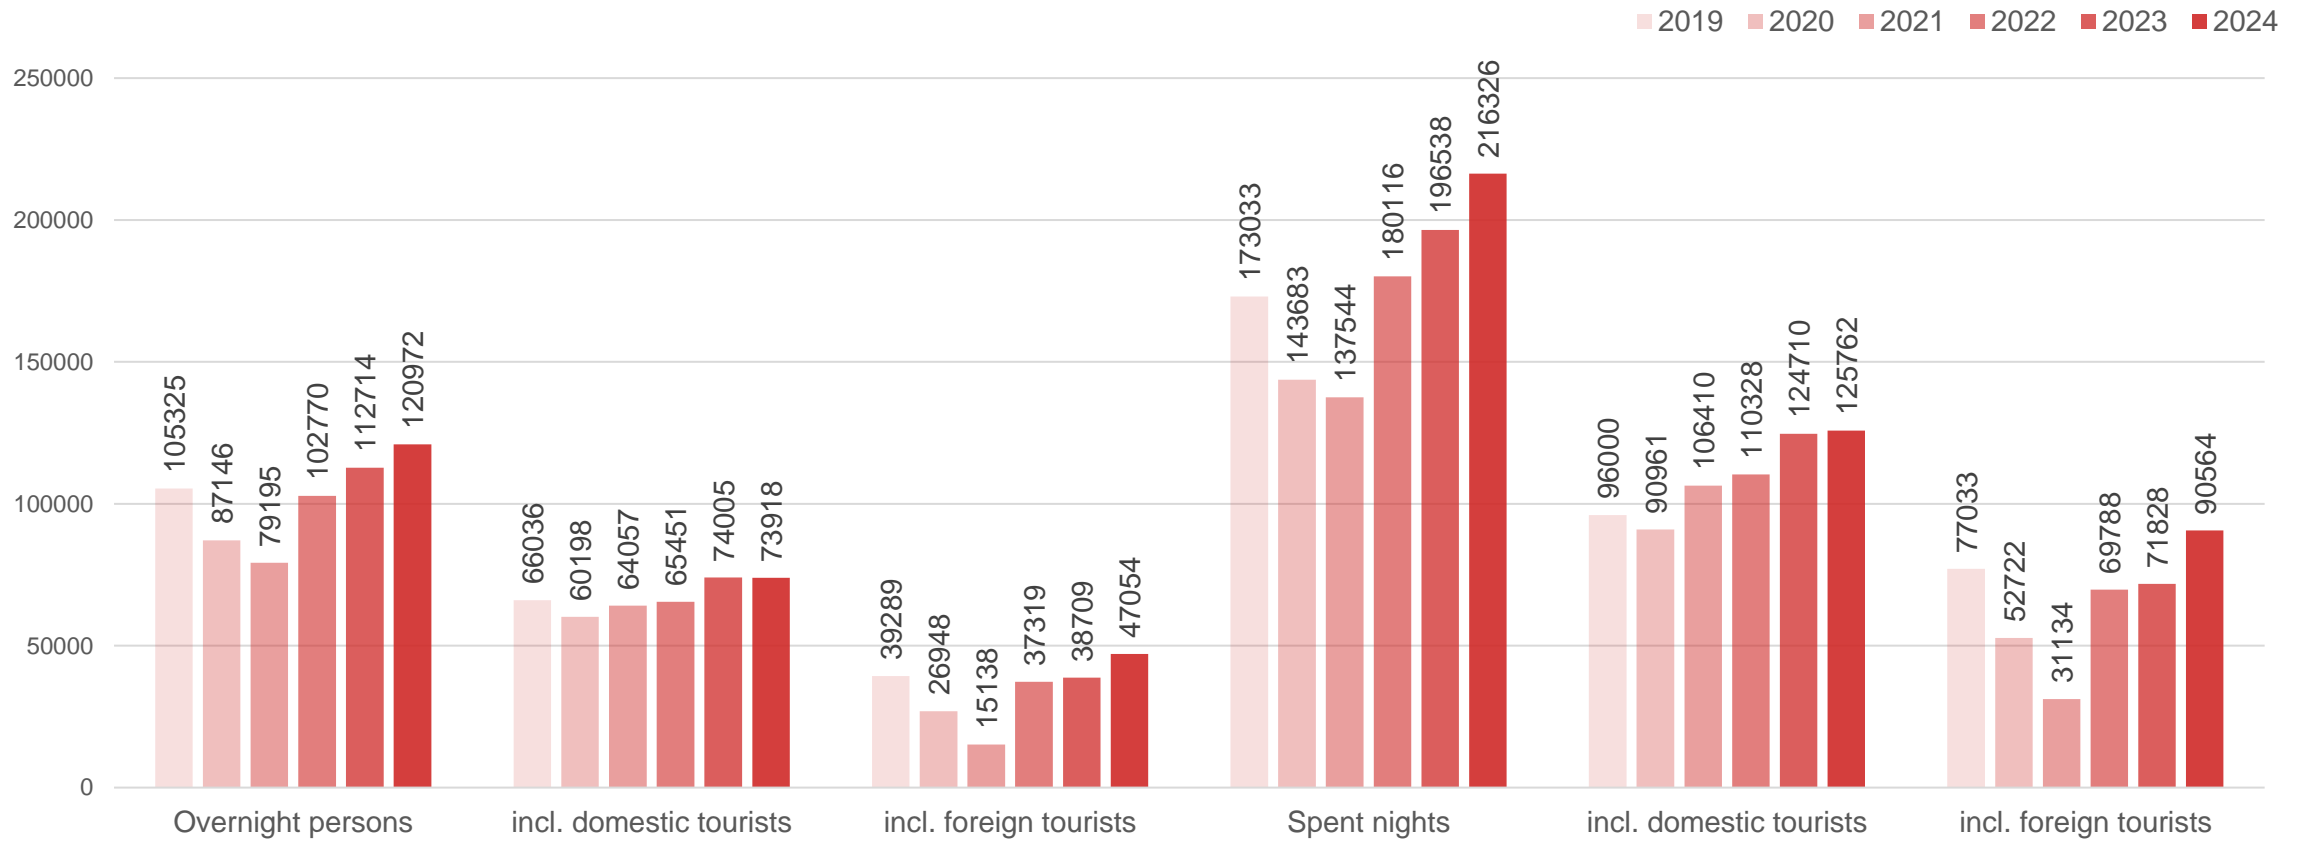

**Tourism statistics in Liepāja 2024**

**Liepāja**

Data source: Central Statistical Bureau

Yearly dynamic in number of overnight tourists and spent nights in Liepāja

Data source: Central Statistical Bureau

Number of overnight tourists and spent nights in Liepāja lodging places

Data source: Central Statistical Bureau

Quarterly comparison of number of overnight visitors in Liepāja lodging places

Data source: Central Statistical Bureau

Data index	Fluctuation 2024/2023	Fluctuation 2024/2019
Overnight tourists (arrivals)	+7,33 %	+14,86 %
Overnight domestic tourists	-0,12 %	+11,94 %
Overnight foreign tourists	+21,56 %	+19,76 %
Spent nights	+10,07 %	+25,02 %
Nights spent by domestic tourists	+0,84 %	+31,00 %
Nights spent by foreign tourists	+26,08 %	+17,57 %
Length of stay	+0,04 nights	+0,15 nights
Length of stay of domestic tourists	+0,02 nights	+0,25 nights
Length of stay of foreign tourists	+0,07 nights	-0,04 nights