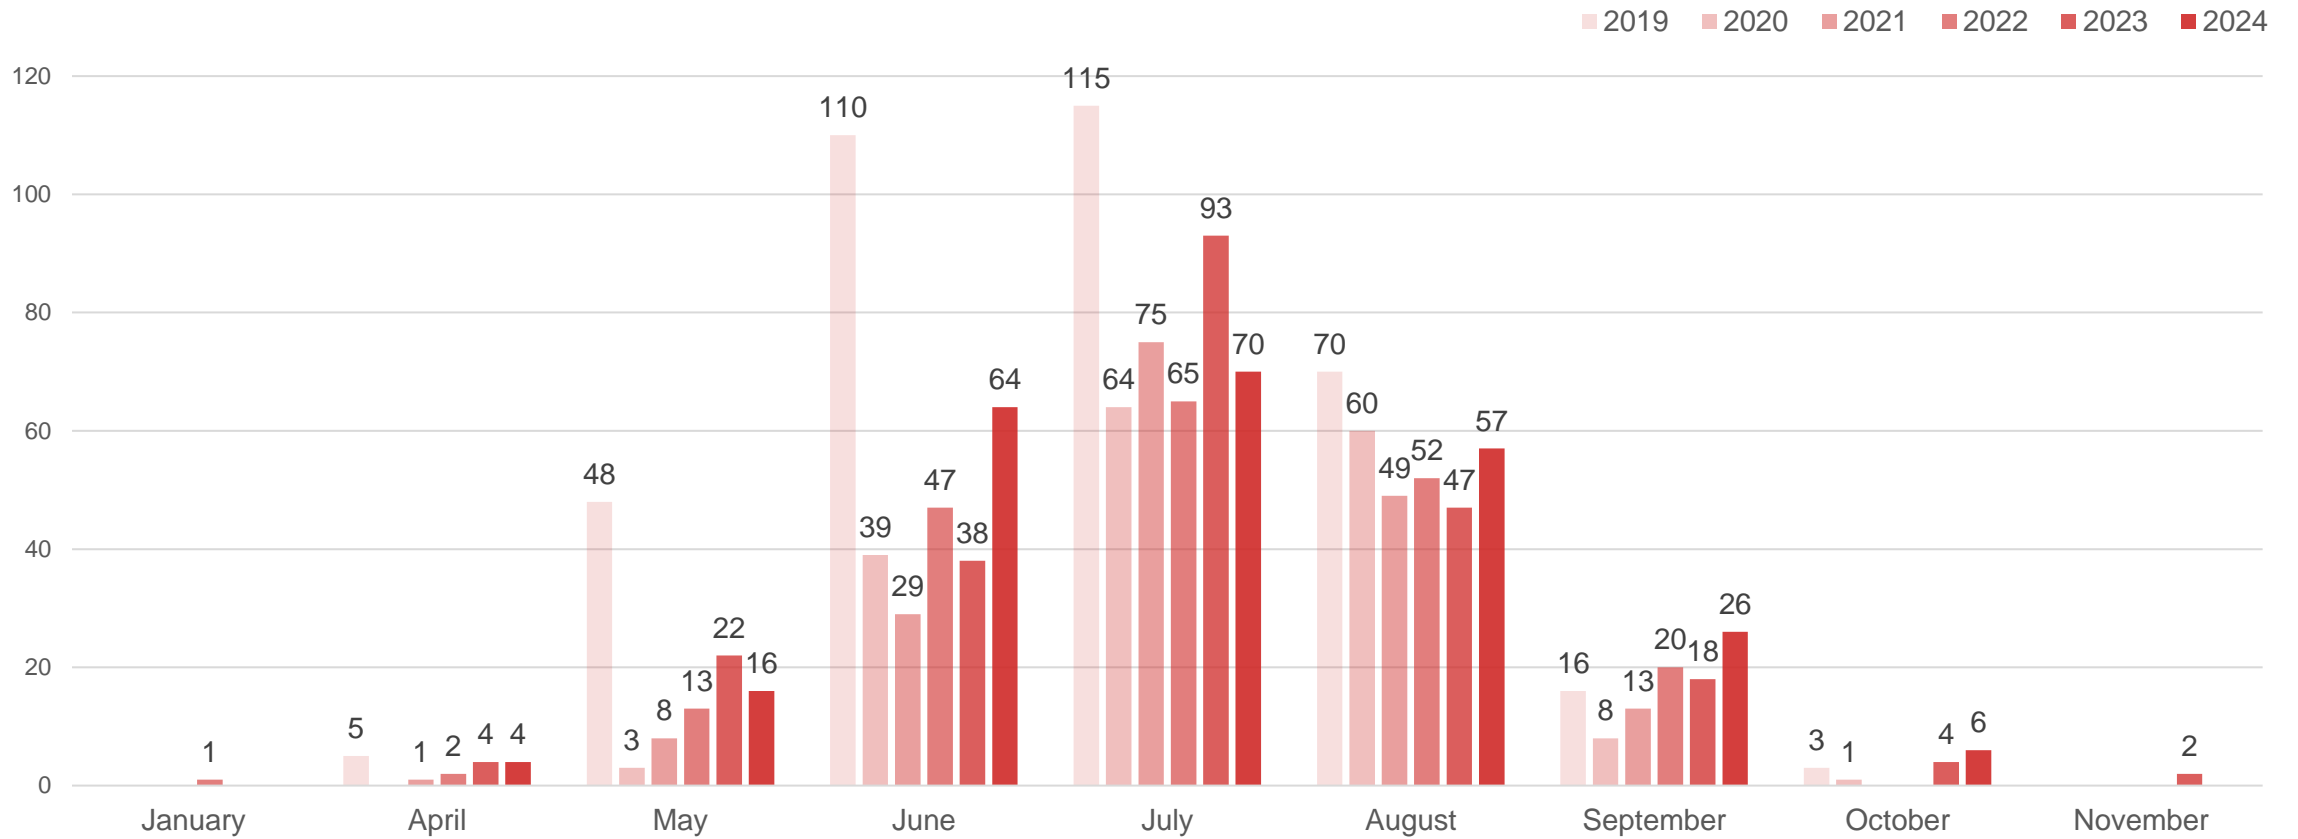

Data index	Fluctuation 2024/2023	Fluctuation 2024/2019
Overnight tourists (arrivals)	+7,33 %	+14,86 %
Overnight domestic tourists	-0,12 %	+11,94 %
Overnight foreign tourists	+21,56 %	+19,76 %
Spent nights	+10,07 %	+25,02 %
Nights spent by domestic tourists	+0,84 %	+31,00 %
Nights spent by foreign tourists	+26,08 %	+17,57 %
Length of stay	+0,04 nights	+0,15 nights
Length of stay of domestic tourists	+0,02 nights	+0,25 nights
Length of stay of foreign tourists	+0,07 nights	-0,04 nights

Data source: Central Statistical Bureau

Liepāja accommodation data comparison

**Liepāja**

Data source: Liepāja Marina

Yachts accommodated in Liepāja port

**Liepāja**

Data source: Liepāja Marina

Yachts accommodated in Liepāja port