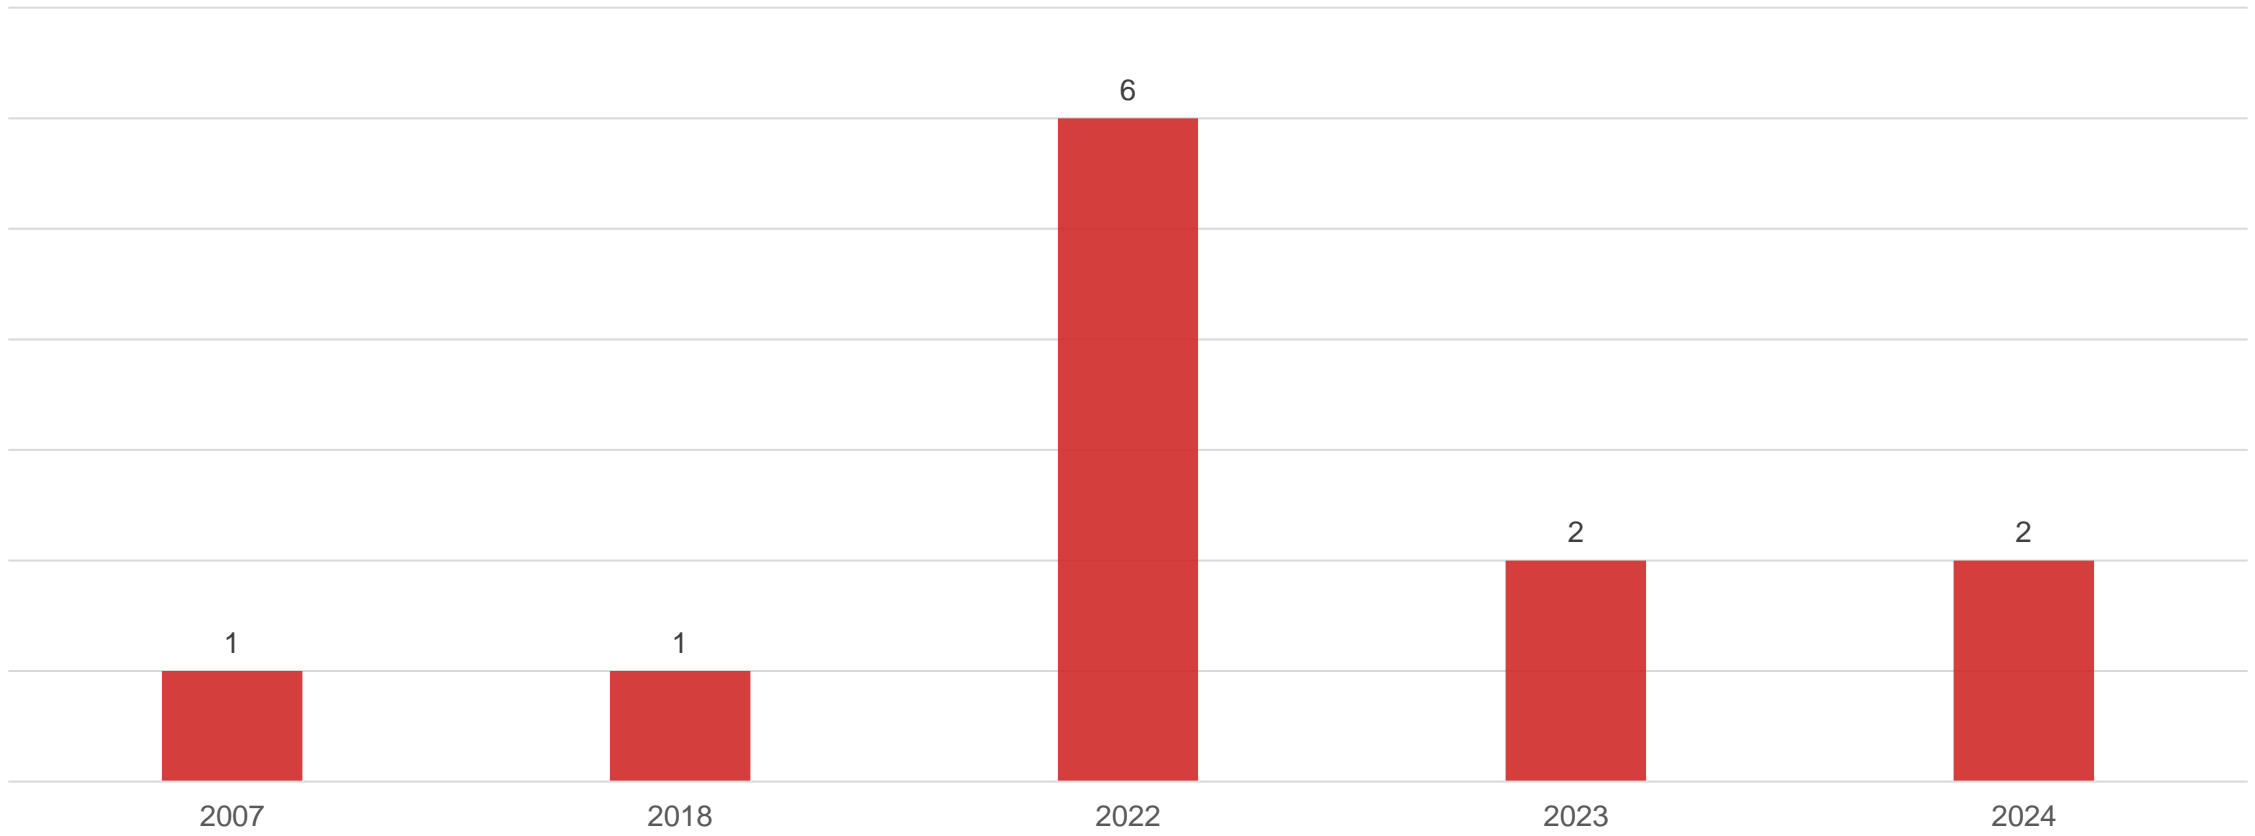

Data source: Liepāja Special Economic Zone Authority

Cruise ships accommodated in Liepāja port (in 2022, were accommodated also ships cancelled due Covid-19 pandemic)