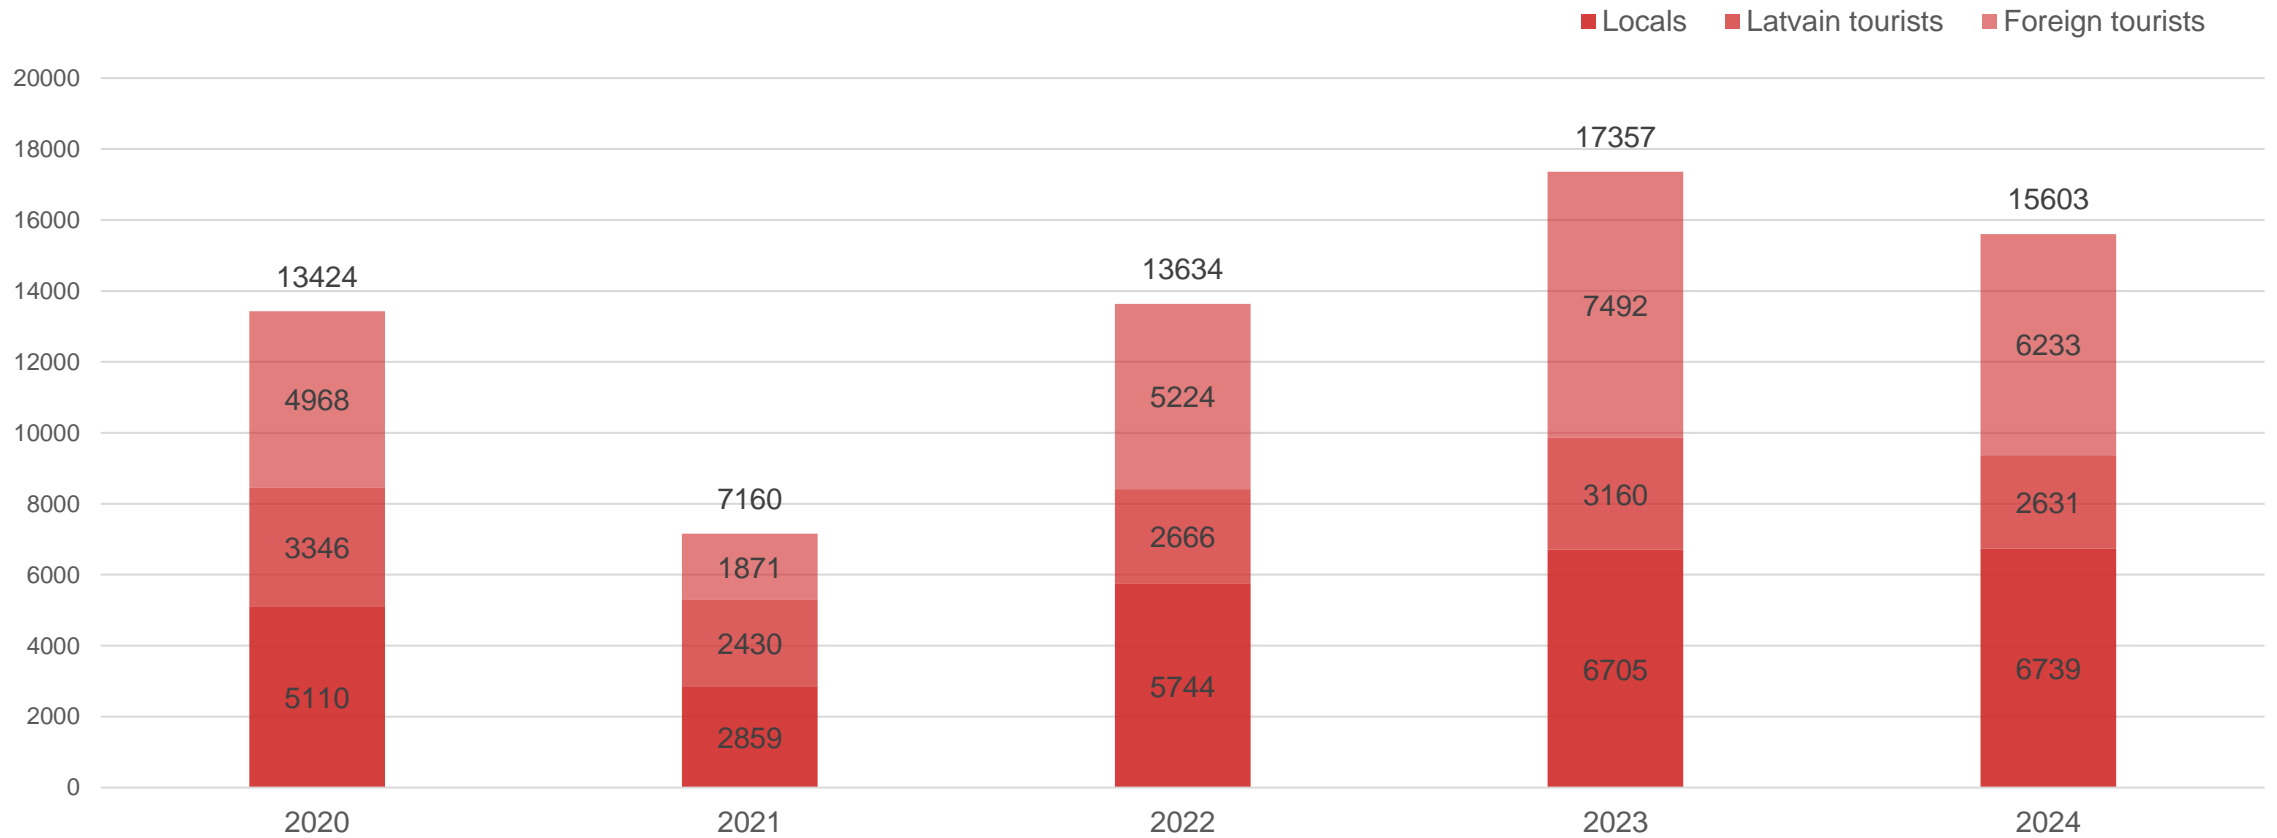

Data index	Fluctuation 2024/2023	Fluctuation 2024/2019
Overnight tourists (arrivals)	+7,33 %	+14,86 %
Overnight domestic tourists	-0,12 %	+11,94 %
Overnight foreign tourists	+21,56 %	+19,76 %
Spent nights	+10,07 %	+25,02 %
Nights spent by domestic tourists	+0,84 %	+31,00 %
Nights spent by foreign tourists	+26,08 %	+17,57 %
Length of stay	+0,04 nights	+0,15 nights
Length of stay of domestic tourists	+0,02 nights	+0,25 nights
Length of stay of foreign tourists	+0,07 nights	-0,04 nights

Data source: Liepāja Region Tourism Information Office

Breakdown of excursions booked at the Liepāja Region Tourism Information Office in 2024 by mode of travel

Data source: Liepāja Region Tourism Information Office

Number of directly attended visitors at Liepāja Region Tourism Information Office

Data source: Liepāja Region Tourism Information Office

Number of directly attended visitors at Liepāja Region Tourism Information Office