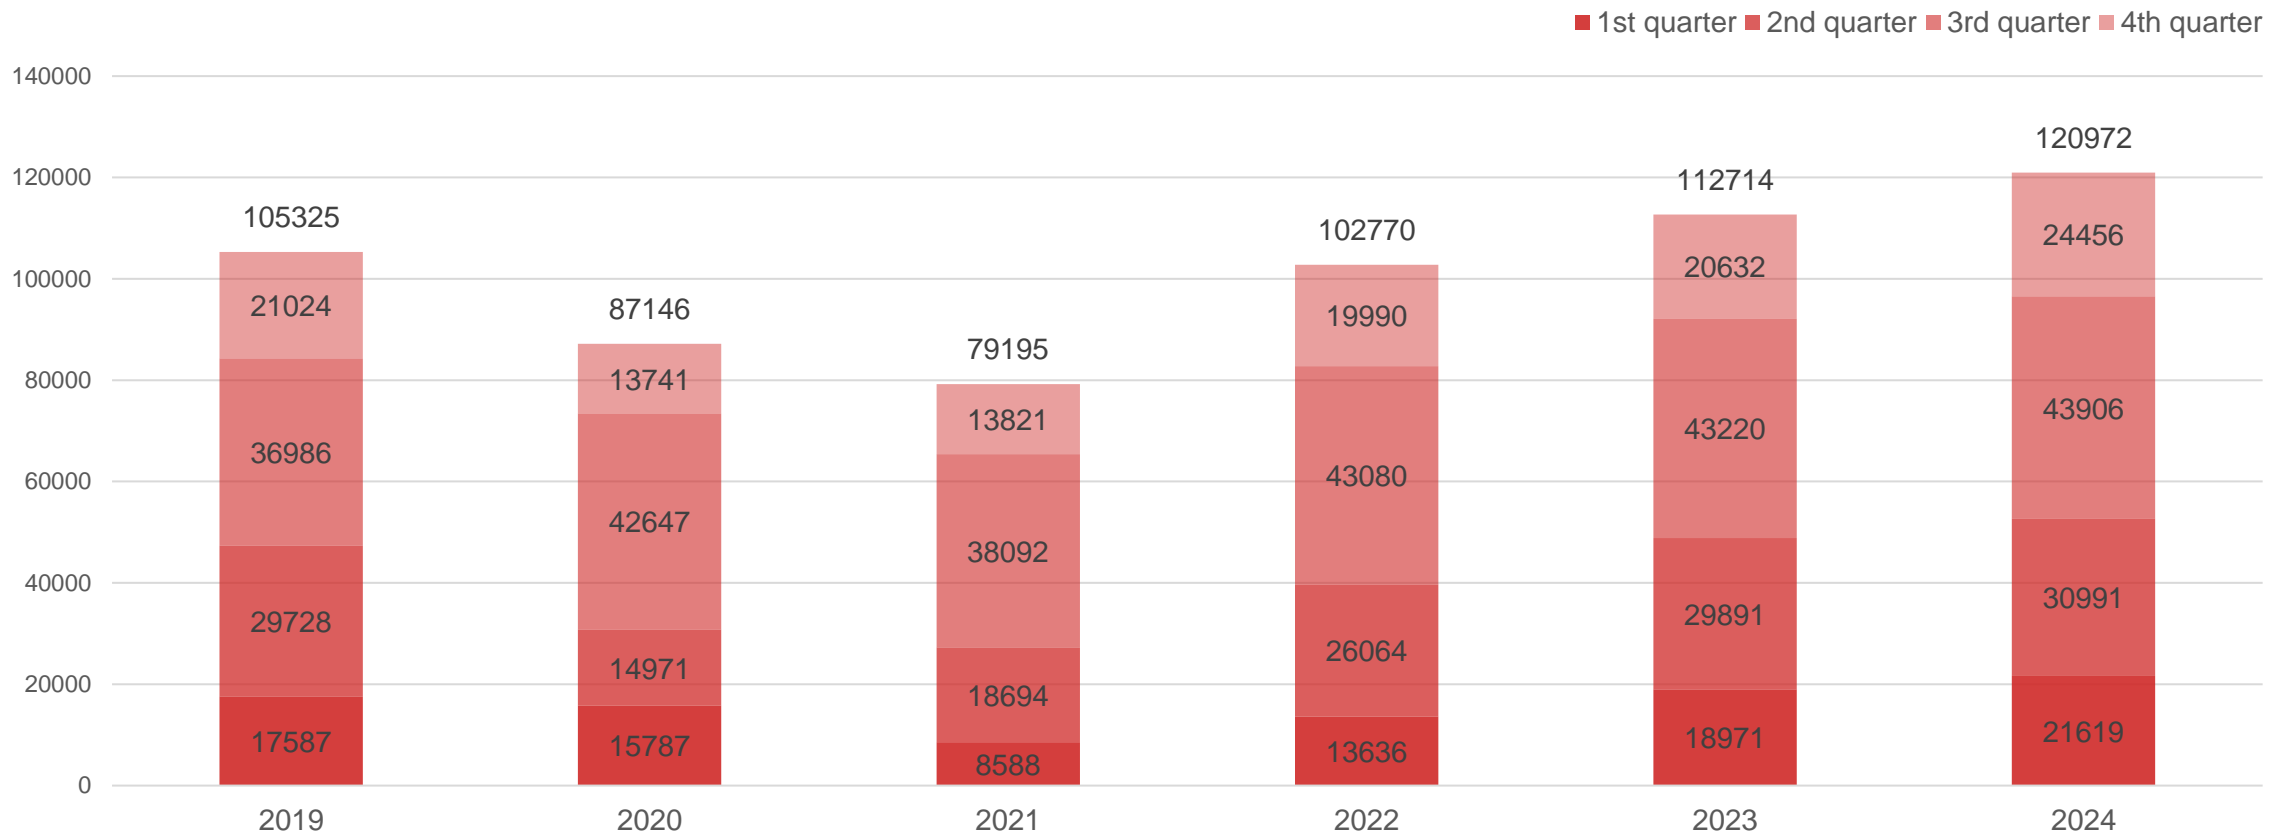

Data source: Central Statistical Bureau

Quarterly comparison of number of overnight visitors in Liepāja lodging places