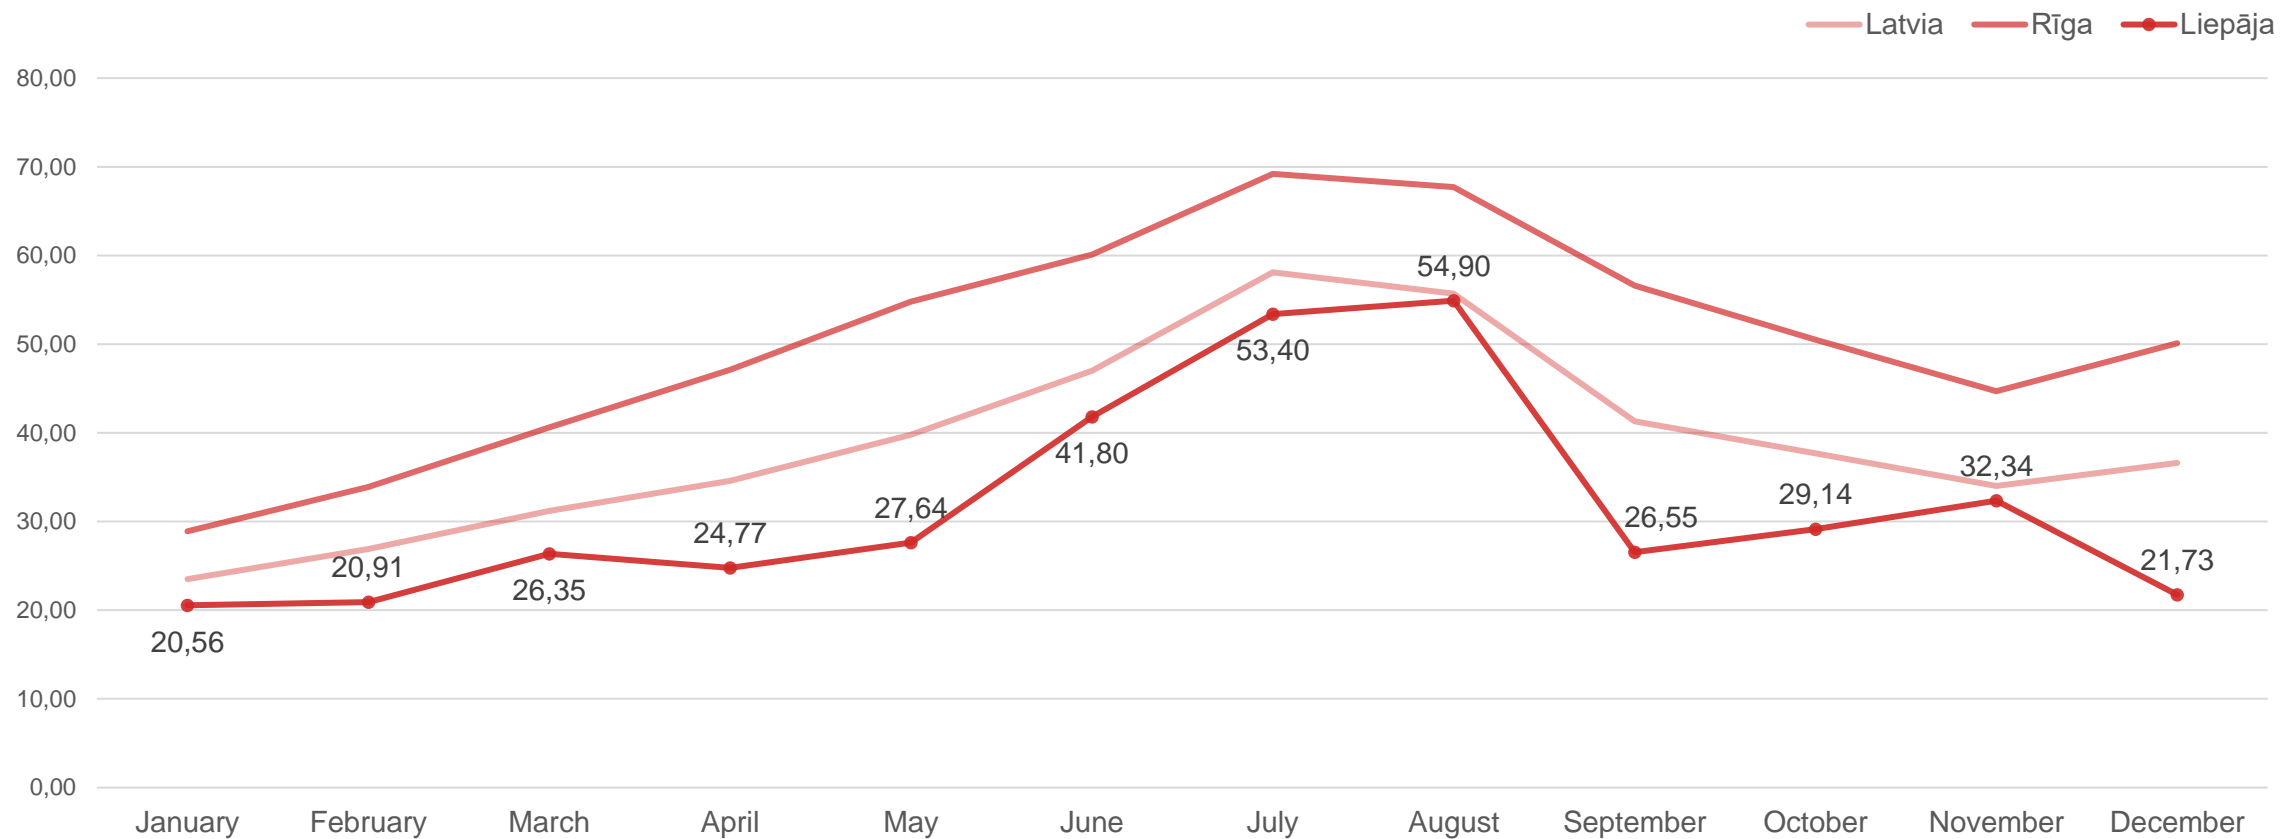

Data source: Central Statistical Bureau

Comparison of nights spent in Liepāja lodging places by foreign tourists

Data source: Central Statistical Bureau

Occupancy of rooms in accommodation establishments in Latvia in 2024, %

Data source: Central Statistical Bureau

Occupancy of bed places in accommodation establishments in Latvia in 2024, %

Data source: Central Statistical Bureau

Length of stay in accommodation establishments of Liepāja in 2024