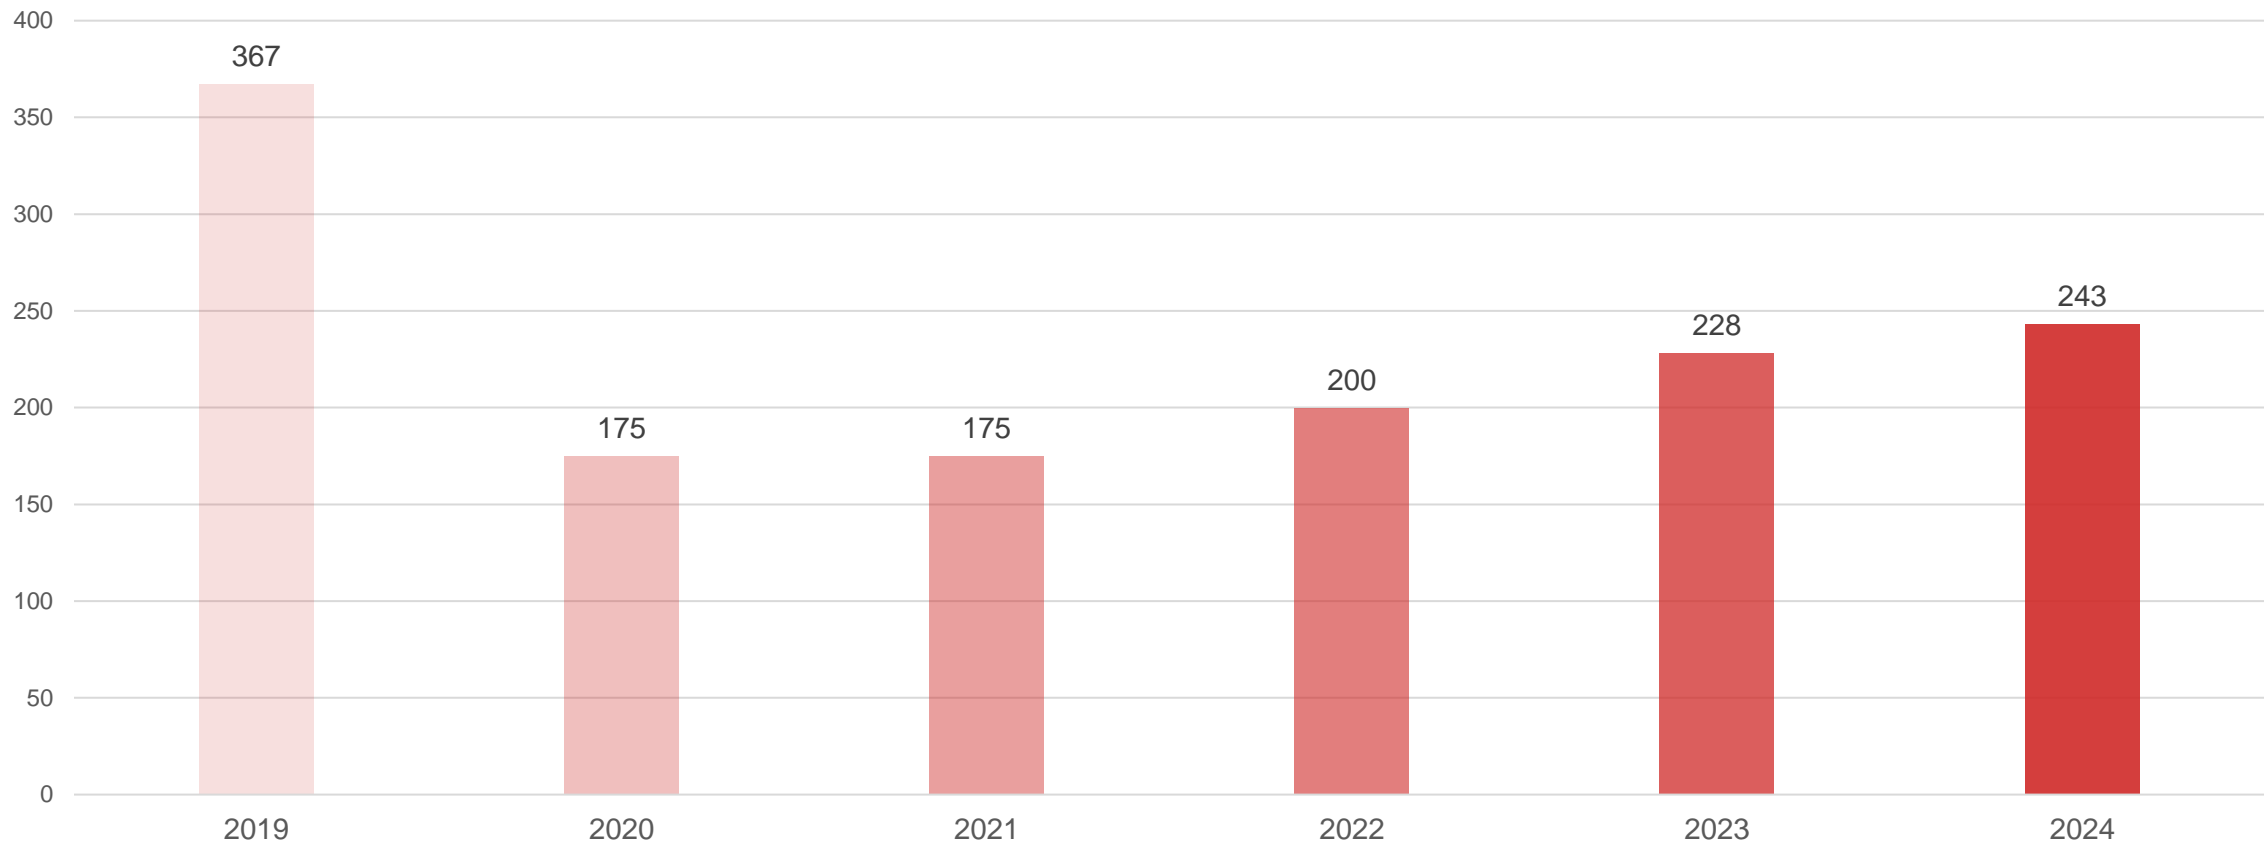

Data source: Liepāja Marina

Yachts accommodated in Liepāja port

Liepāja