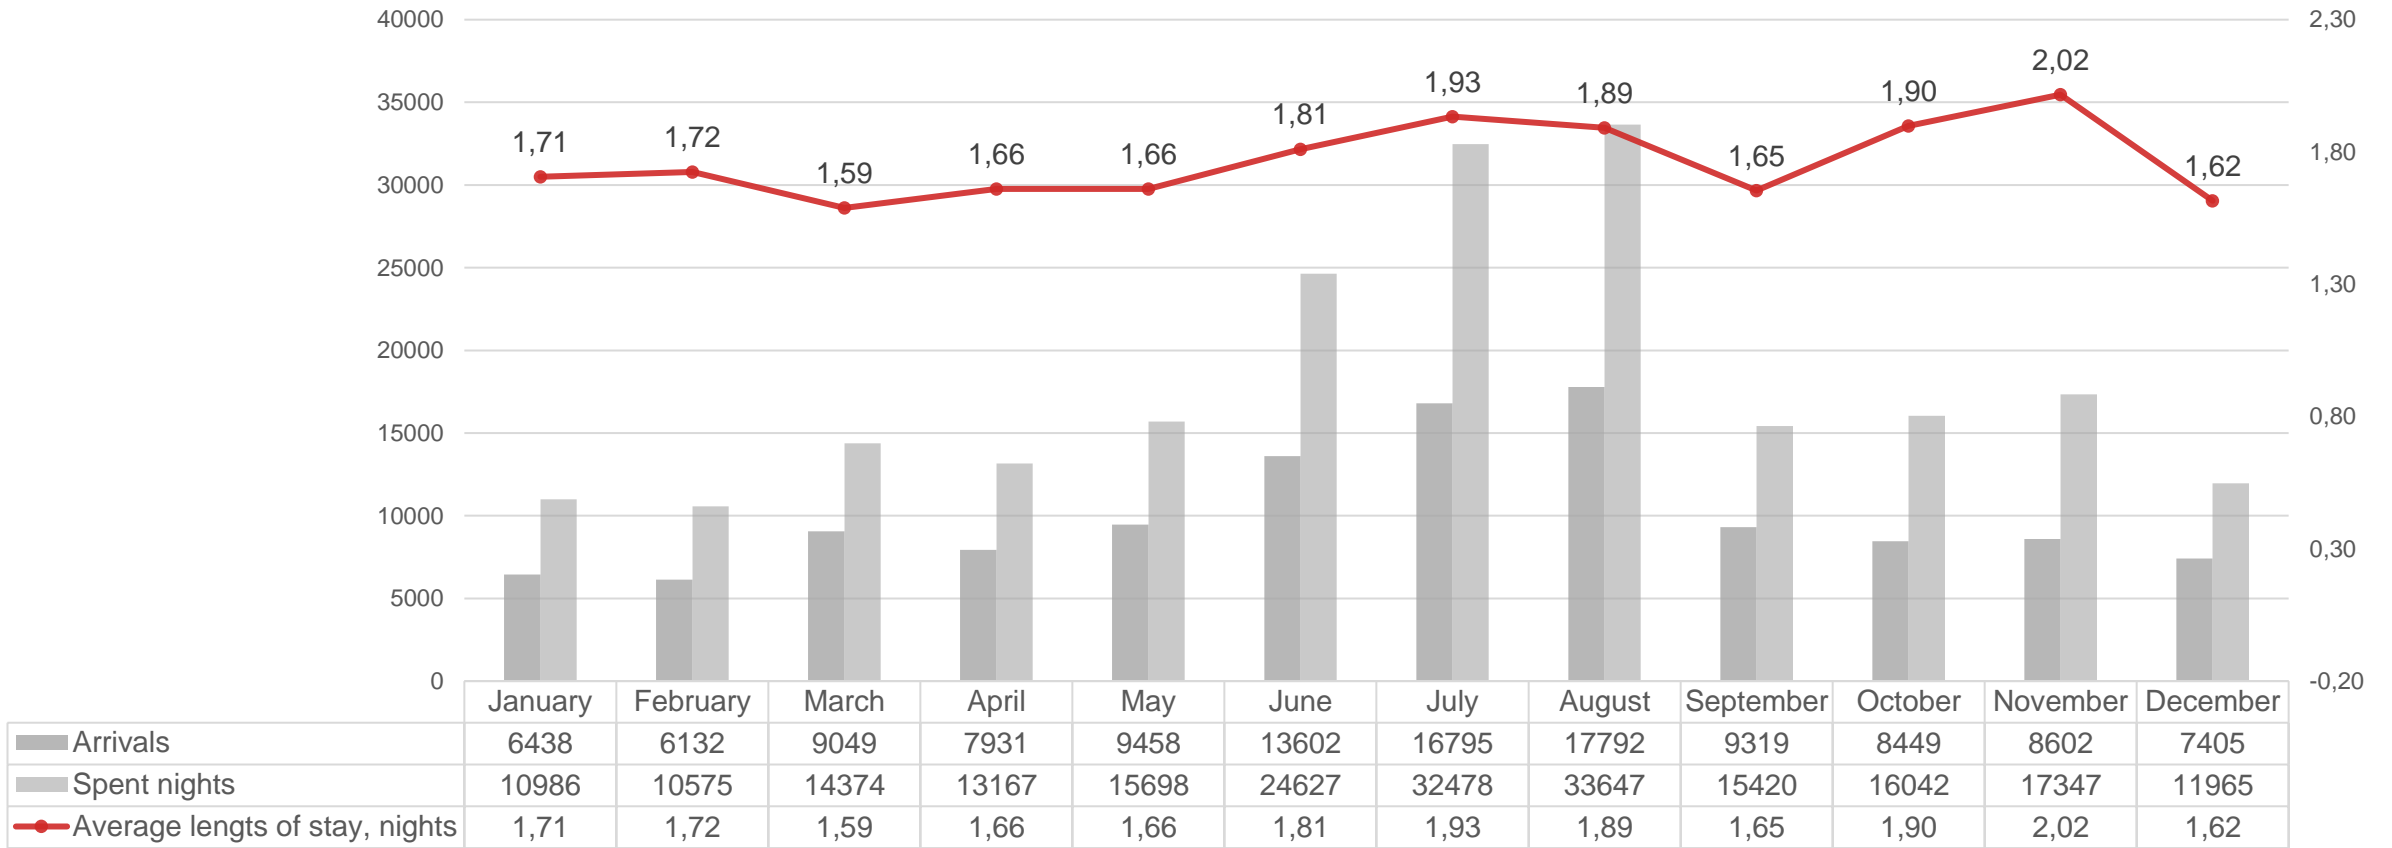

Data source: Central Statistical Bureau

Comparison of nights spent in Liepāja lodging places

Data source: Central Statistical Bureau

Comparison of nights spent in Liepāja lodging places by domestic tourists

Data source: Central Statistical Bureau

Comparison of nights spent in Liepāja lodging places by foreign tourists

Data source: Central Statistical Bureau

Occupancy of rooms in accommodation establishments in Latvia in 2024, %

Data source: Central Statistical Bureau

Occupancy of bed places in accommodation establishments in Latvia in 2024, %

Data source: Central Statistical Bureau

Length of stay in accommodation establishments of Liepāja in 2024

Data index	Fluctuation 2024/2023	Fluctuation 2024/2019
Overnight tourists (arrivals)	+7,33 %	+14,86 %
Overnight domestic tourists	-0,12 %	+11,94 %
Overnight foreign tourists	+21,56 %	+19,76 %
Spent nights	+10,07 %	+25,02 %
Nights spent by domestic tourists	+0,84 %	+31,00 %
Nights spent by foreign tourists	+26,08 %	+17,57 %
Length of stay	+0,04 nights	+0,15 nights
Length of stay of domestic tourists	+0,02 nights	+0,25 nights
Length of stay of foreign tourists	+0,07 nights	-0,04 nights