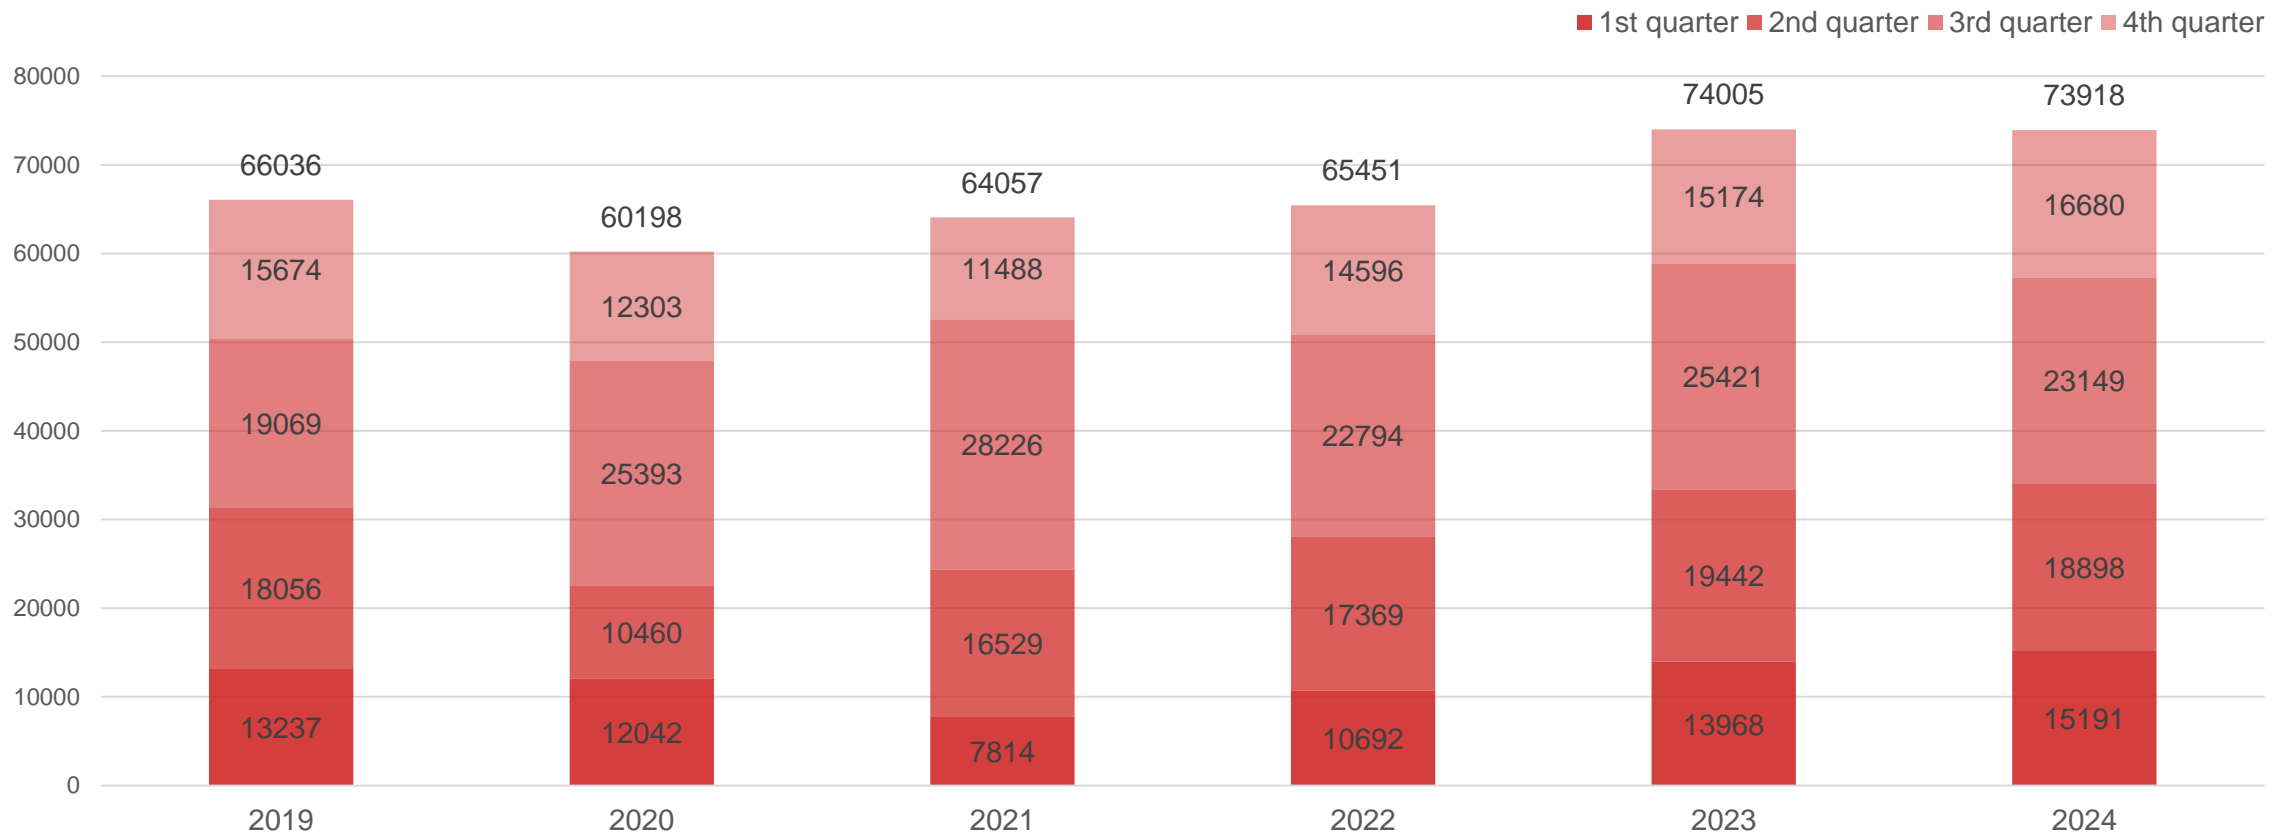

Number of overnight tourists and spent nights in Liepāja lodging places

Data source: Central Statistical Bureau

Quarterly comparison of number of overnight visitors in Liepāja lodging places

Data source: Central Statistical Bureau