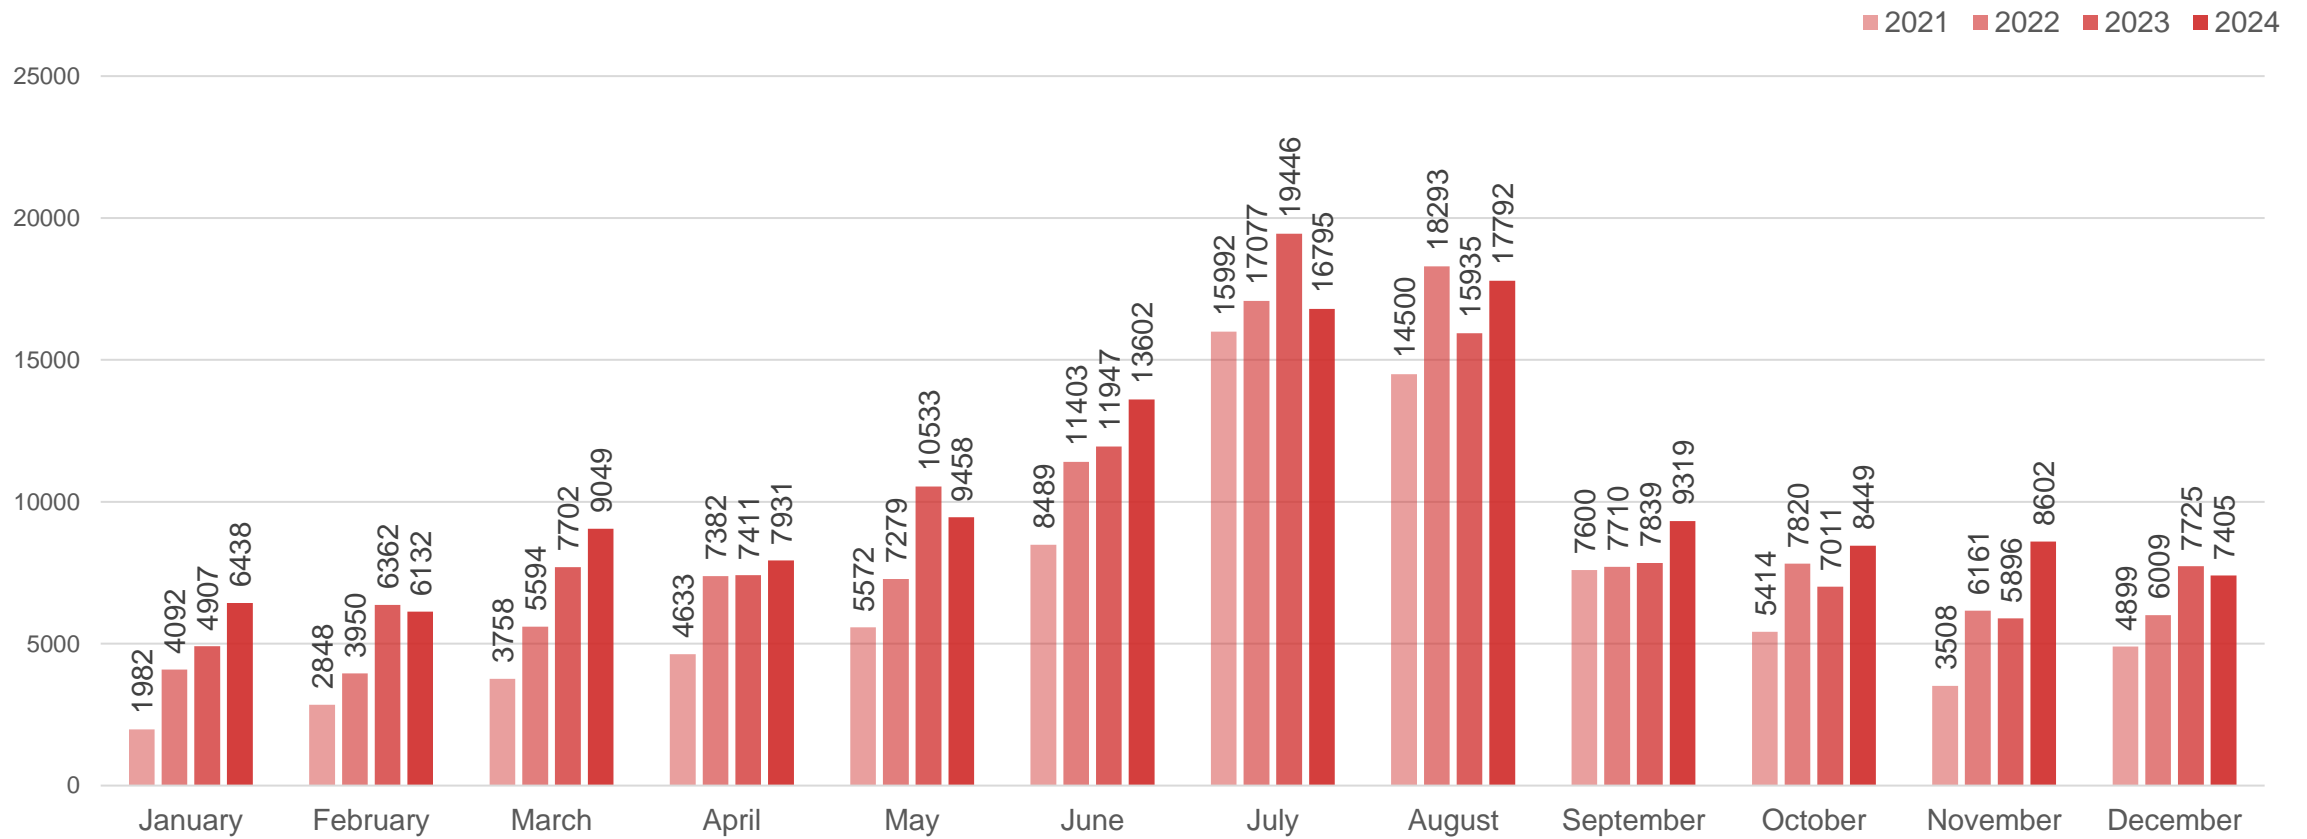

Data source: Central Statistical Bureau

Occupancy of bed places in accommodation establishments in Latvia in 2024, %

Data source: Central Statistical Bureau

Length of stay in accommodation establishments of Liepāja in 2024

Data source: Central Statistical Bureau

Breakdown of overnight visitors by months

Data source: Central Statistical Bureau

Monthly comparison of number of overnight visitors in Liepāja lodging places

Data source: Central Statistical Bureau

Data index	Fluctuation 2024/2023	Fluctuation 2024/2019
Overnight tourists (arrivals)	+7,33 %	+14,86 %
Overnight domestic tourists	-0,12 %	+11,94 %
Overnight foreign tourists	+21,56 %	+19,76 %
Spent nights	+10,07 %	+25,02 %
Nights spent by domestic tourists	+0,84 %	+31,00 %
Nights spent by foreign tourists	+26,08 %	+17,57 %
Length of stay	+0,04 nights	+0,15 nights
Length of stay of domestic tourists	+0,02 nights	+0,25 nights
Length of stay of foreign tourists	+0,07 nights	-0,04 nights