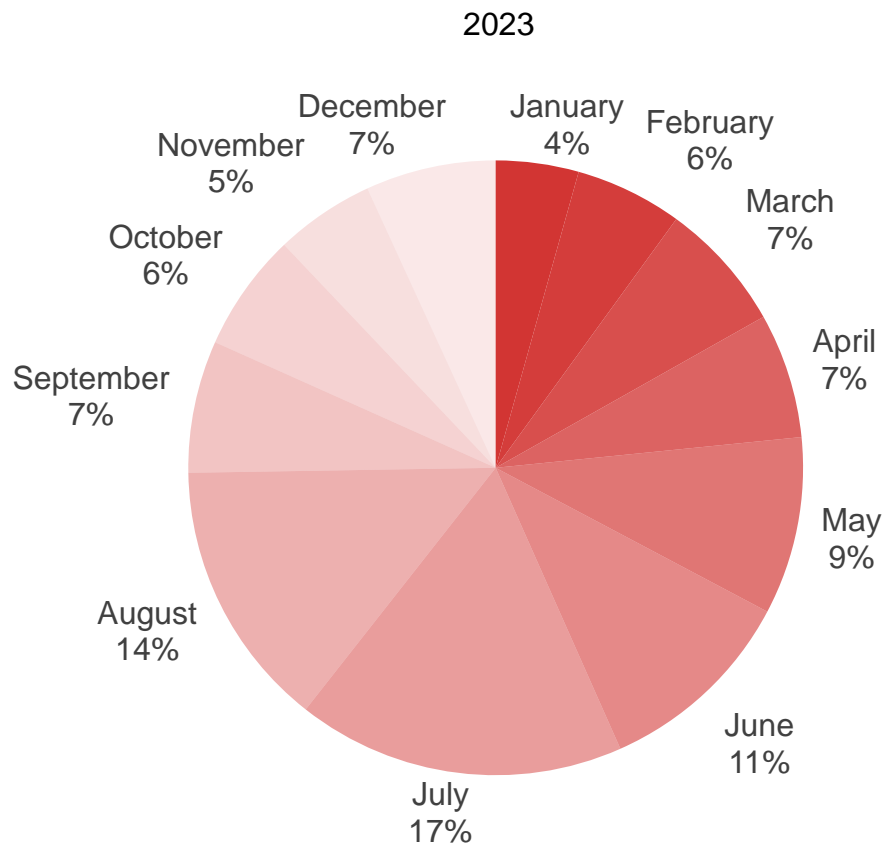

Data source: Central Statistical Bureau

Comparison of nights spent in Liepāja lodging places by foreign tourists

Data source: Central Statistical Bureau

Occupancy of rooms in accommodation establishments in Latvia in 2024, %

Data source: Central Statistical Bureau

Occupancy of bed places in accommodation establishments in Latvia in 2024, %

Data source: Central Statistical Bureau

Length of stay in accommodation establishments of Liepāja in 2024

Data source: Central Statistical Bureau

Breakdown of overnight visitors by months

Data source: Central Statistical Bureau

Monthly comparison of number of overnight visitors in Liepāja lodging places

Data source: Central Statistical Bureau