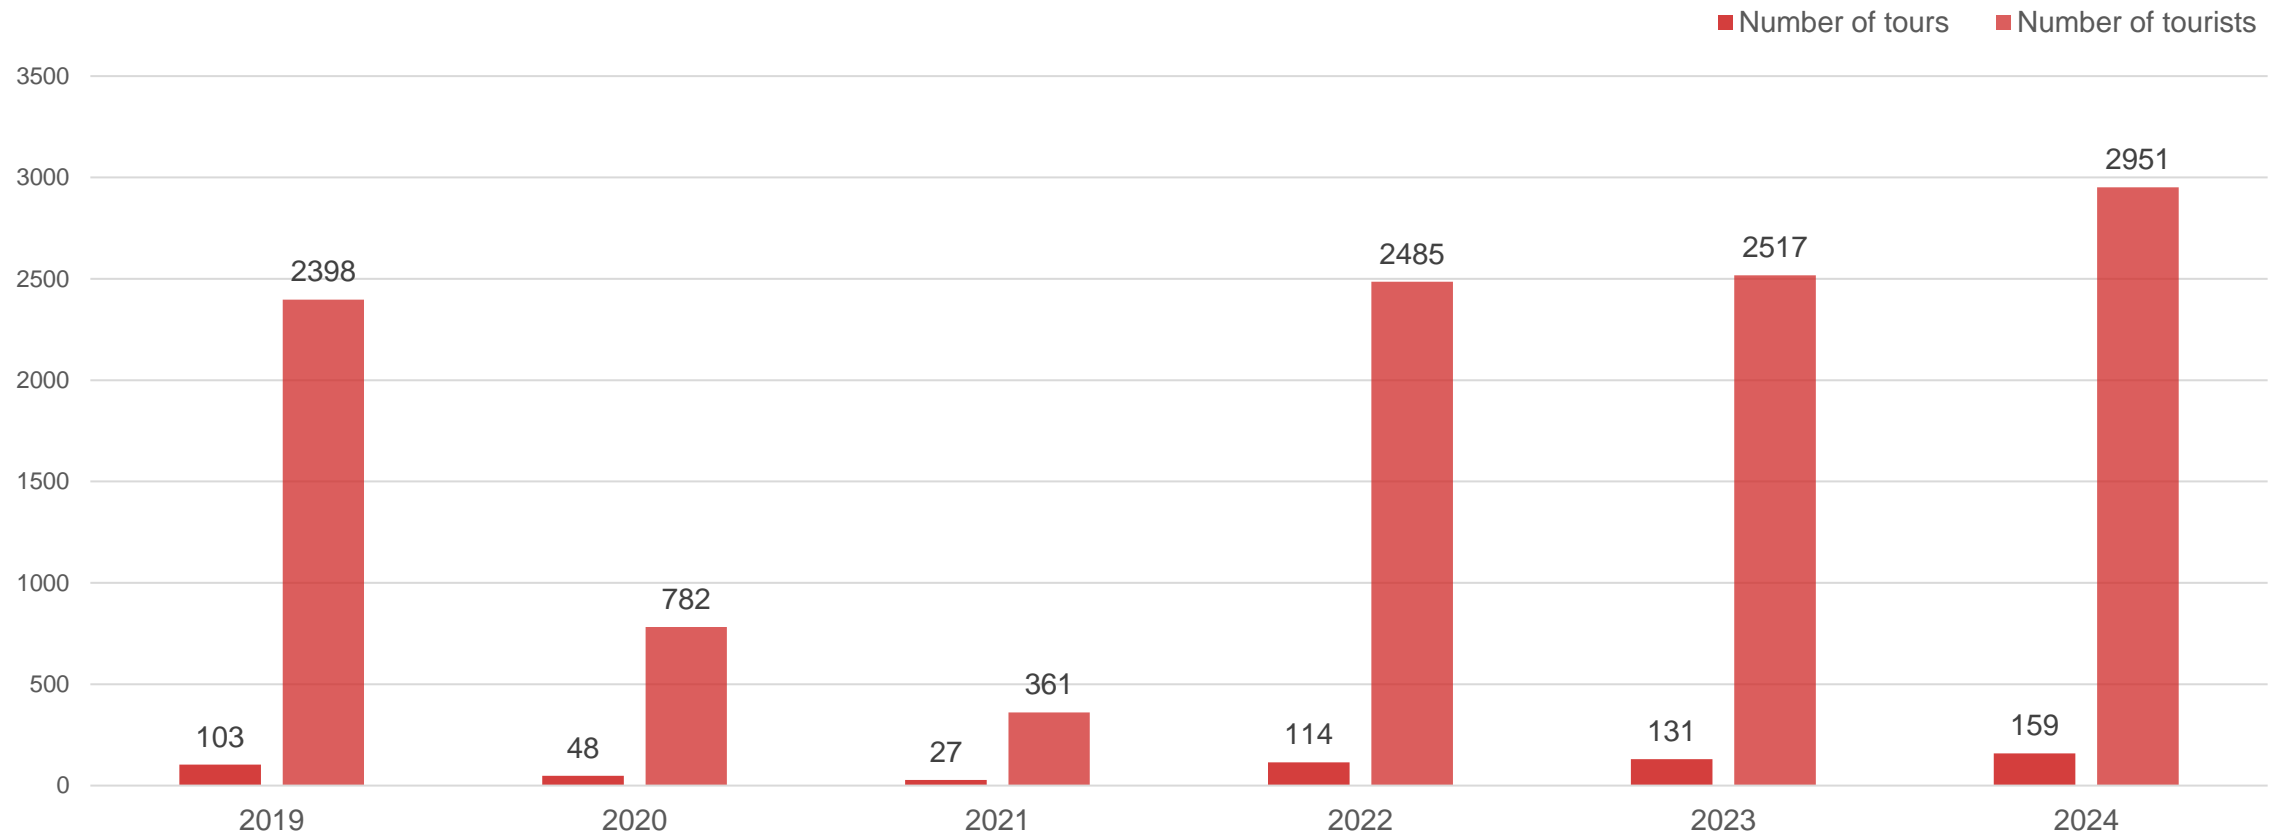

Data index	Fluctuation 2024/2023	Fluctuation 2024/2019
Overnight tourists (arrivals)	+7,33 %	+14,86 %
Overnight domestic tourists	-0,12 %	+11,94 %
Overnight foreign tourists	+21,56 %	+19,76 %
Spent nights	+10,07 %	+25,02 %
Nights spent by domestic tourists	+0,84 %	+31,00 %
Nights spent by foreign tourists	+26,08 %	+17,57 %
Length of stay	+0,04 nights	+0,15 nights
Length of stay of domestic tourists	+0,02 nights	+0,25 nights
Length of stay of foreign tourists	+0,07 nights	-0,04 nights

Data source: Central Statistical Bureau

Liepāja accommodation data comparison

**Liepāja**

Data source: Liepāja Marina

Yachts accommodated in Liepāja port

**Liepāja**

Data source: Liepāja Marina

Yachts accommodated in Liepāja port

Data source: Liepāja Marina

Yachts accommodated in Liepāja port

Data source: Liepāja Special Economic Zone Authority

Cruise ships accommodated in Liepāja port (in 2022, were accommodated also ships cancelled due Covid-19 pandemic)