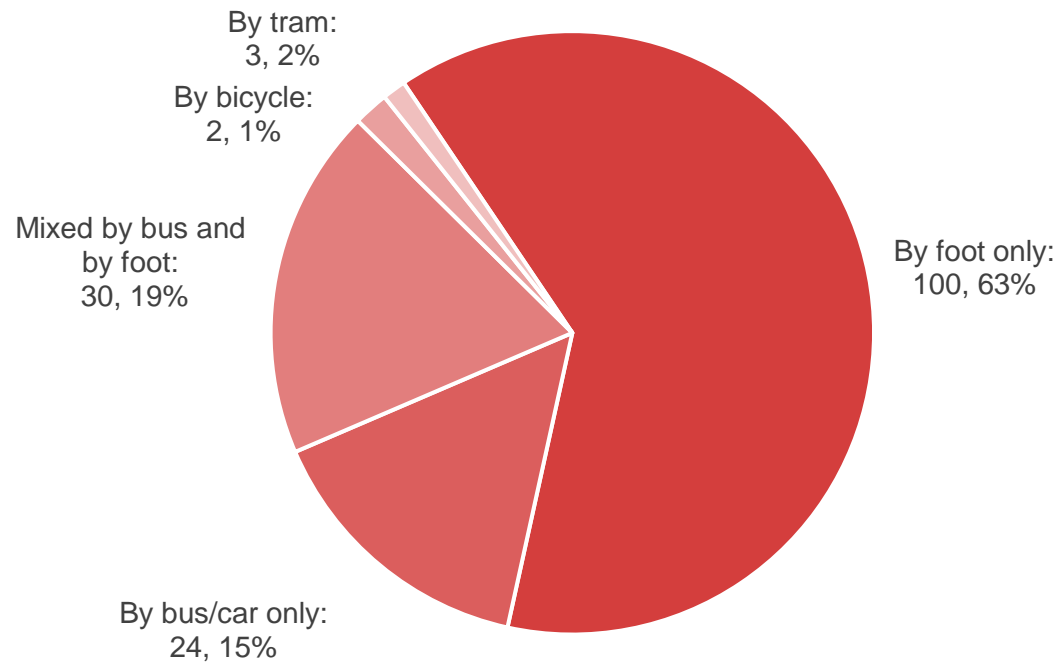

Data source: Liepāja Region Tourism Information Office

Breakdown of excursions booked at the Liepāja Region Tourism Information Office in 2024 by mode of travel

Data source: Liepāja Region Tourism Information Office