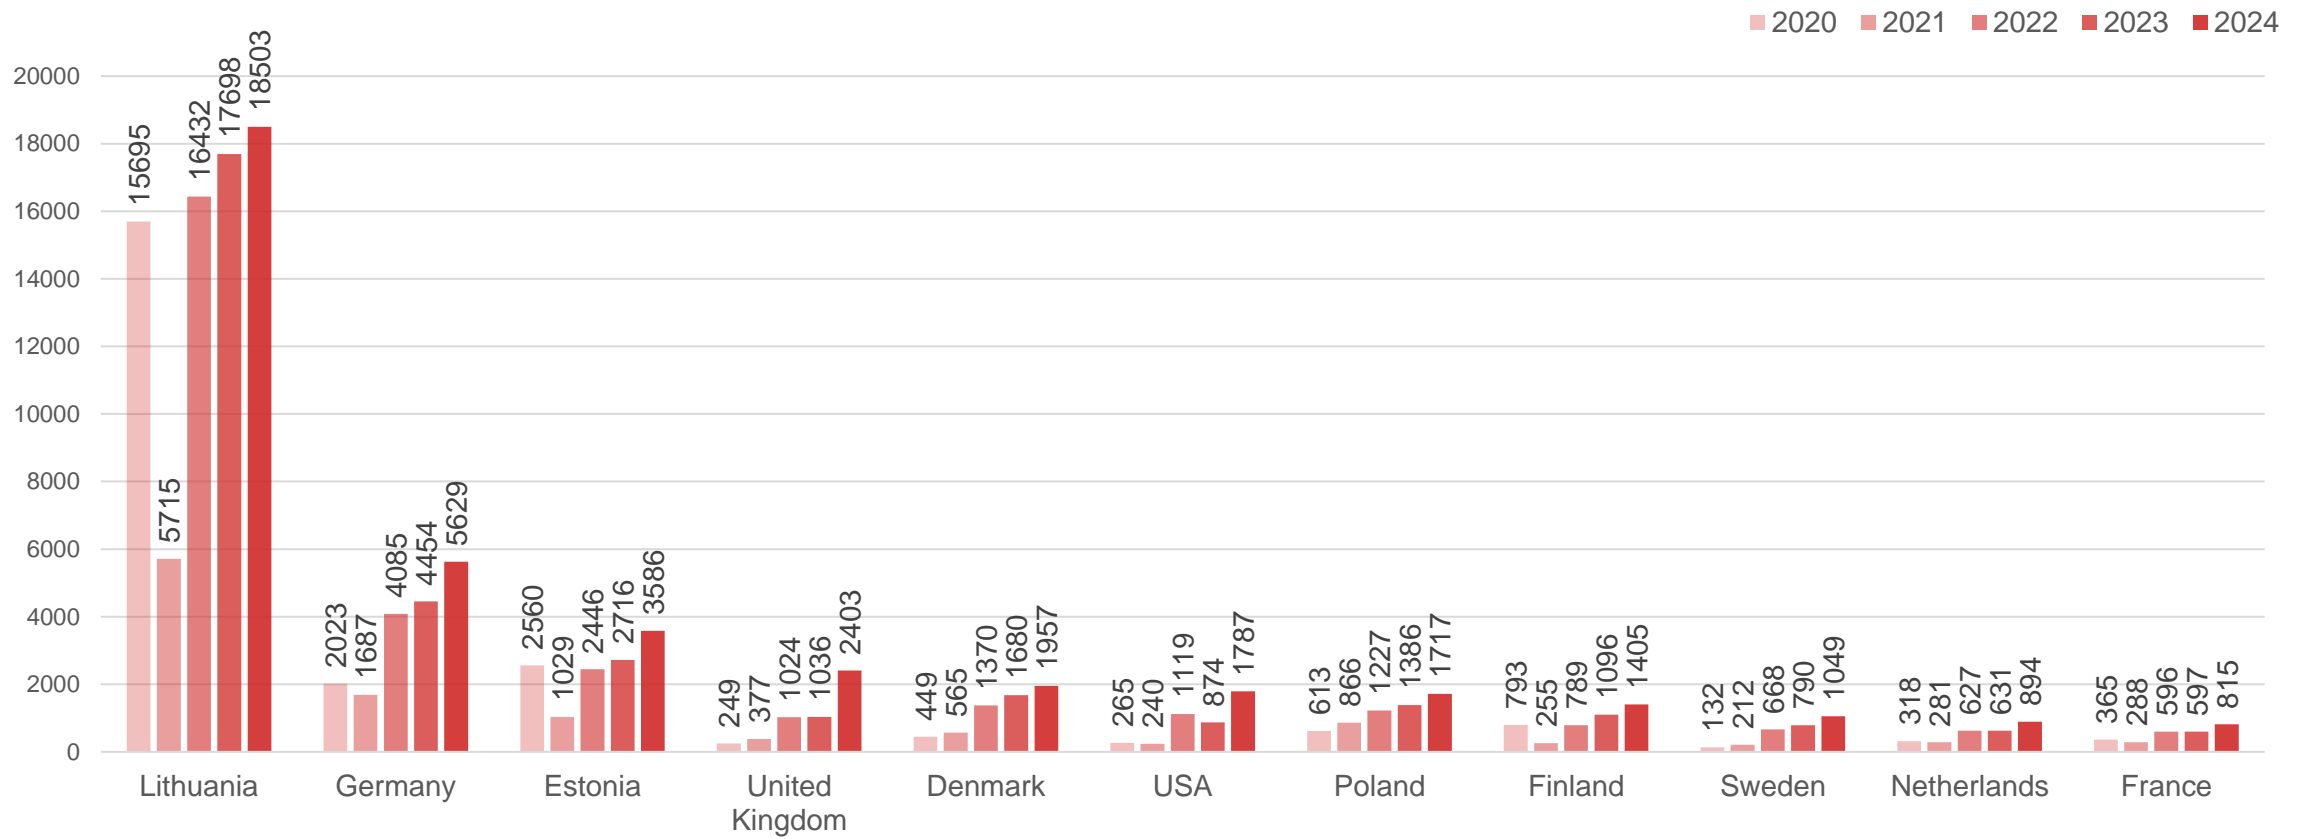

Monthly comparison of number of domestic overnight visitors in Liepāja lodging places

Data source: Central Statistical Bureau

Monthly comparison of number of foreign overnight visitors in Liepāja lodging places

Data source: Central Statistical Bureau

Monthly comparison of nights spent in Liepāja lodging places

Data source: Central Statistical Bureau

Overnight visitors' TOP 10 countries in Liepāja lodging places