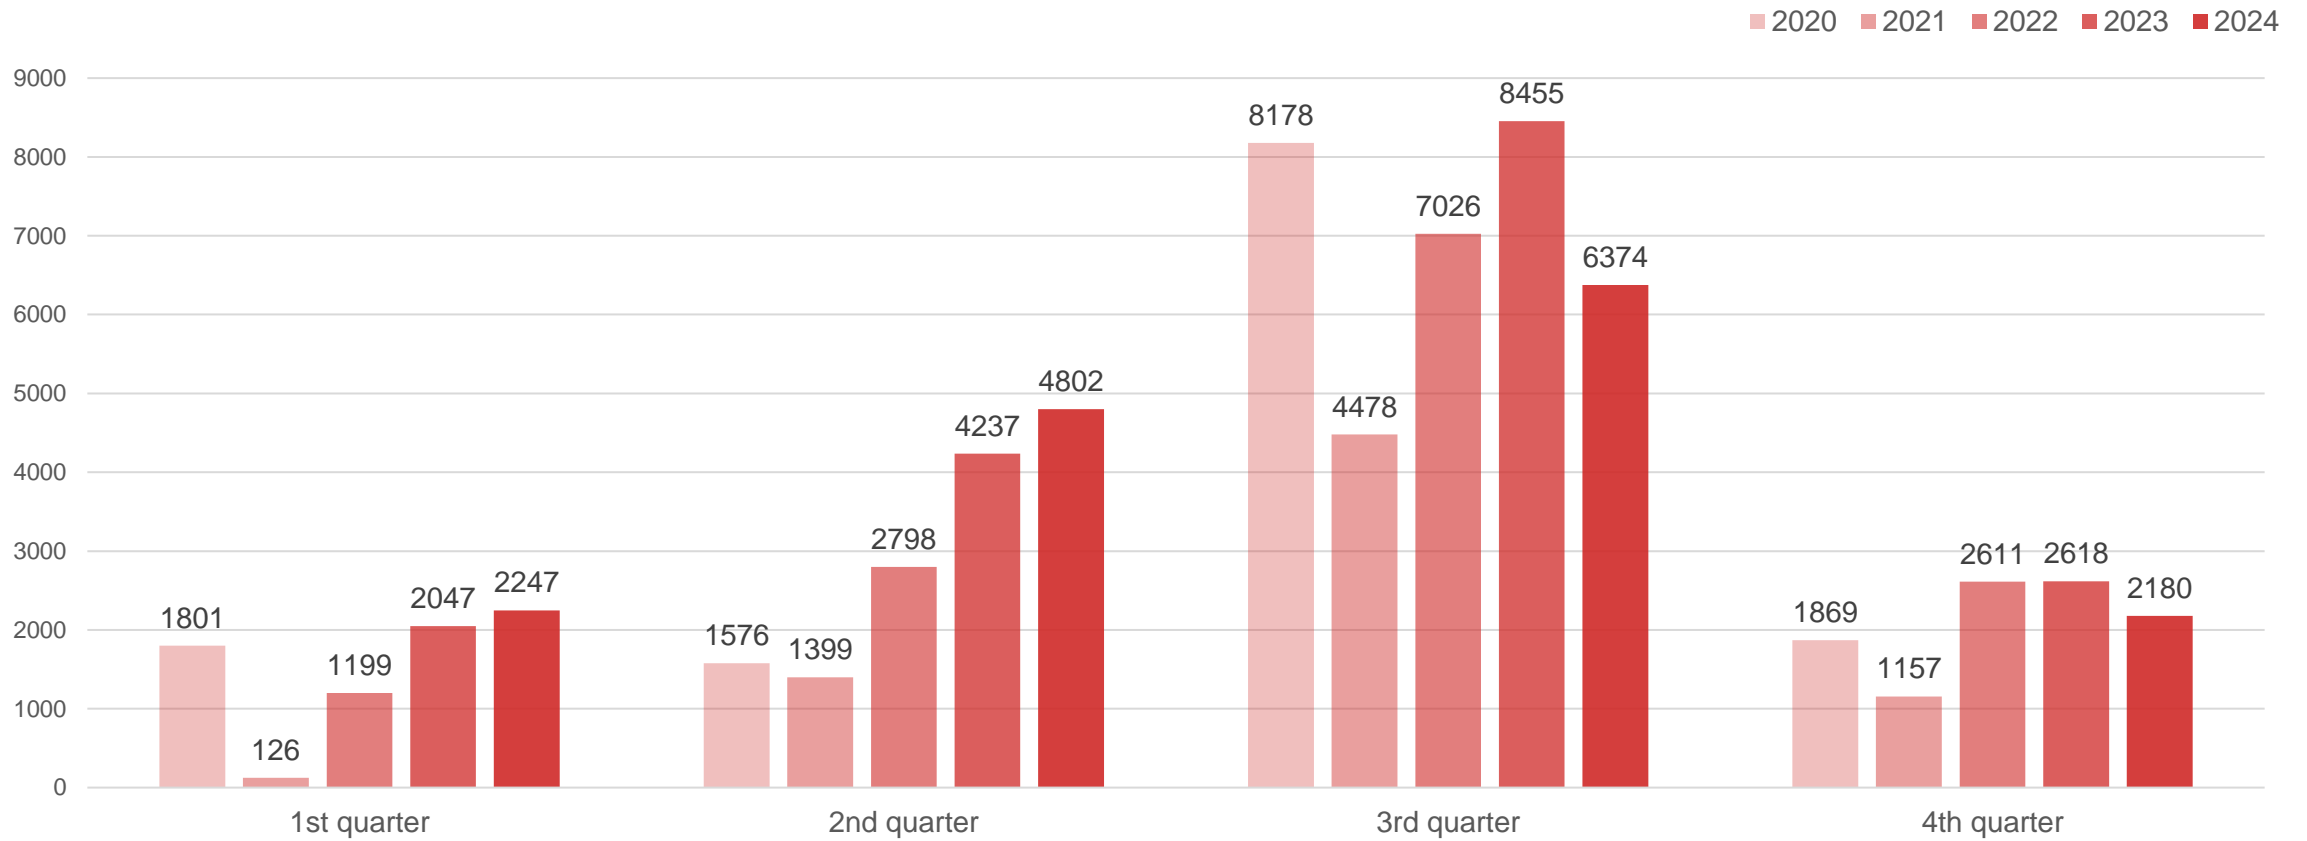

Data source: Liepāja Region Tourism Information Office

Number of directly attended visitors at Liepāja Region Tourism Information Office