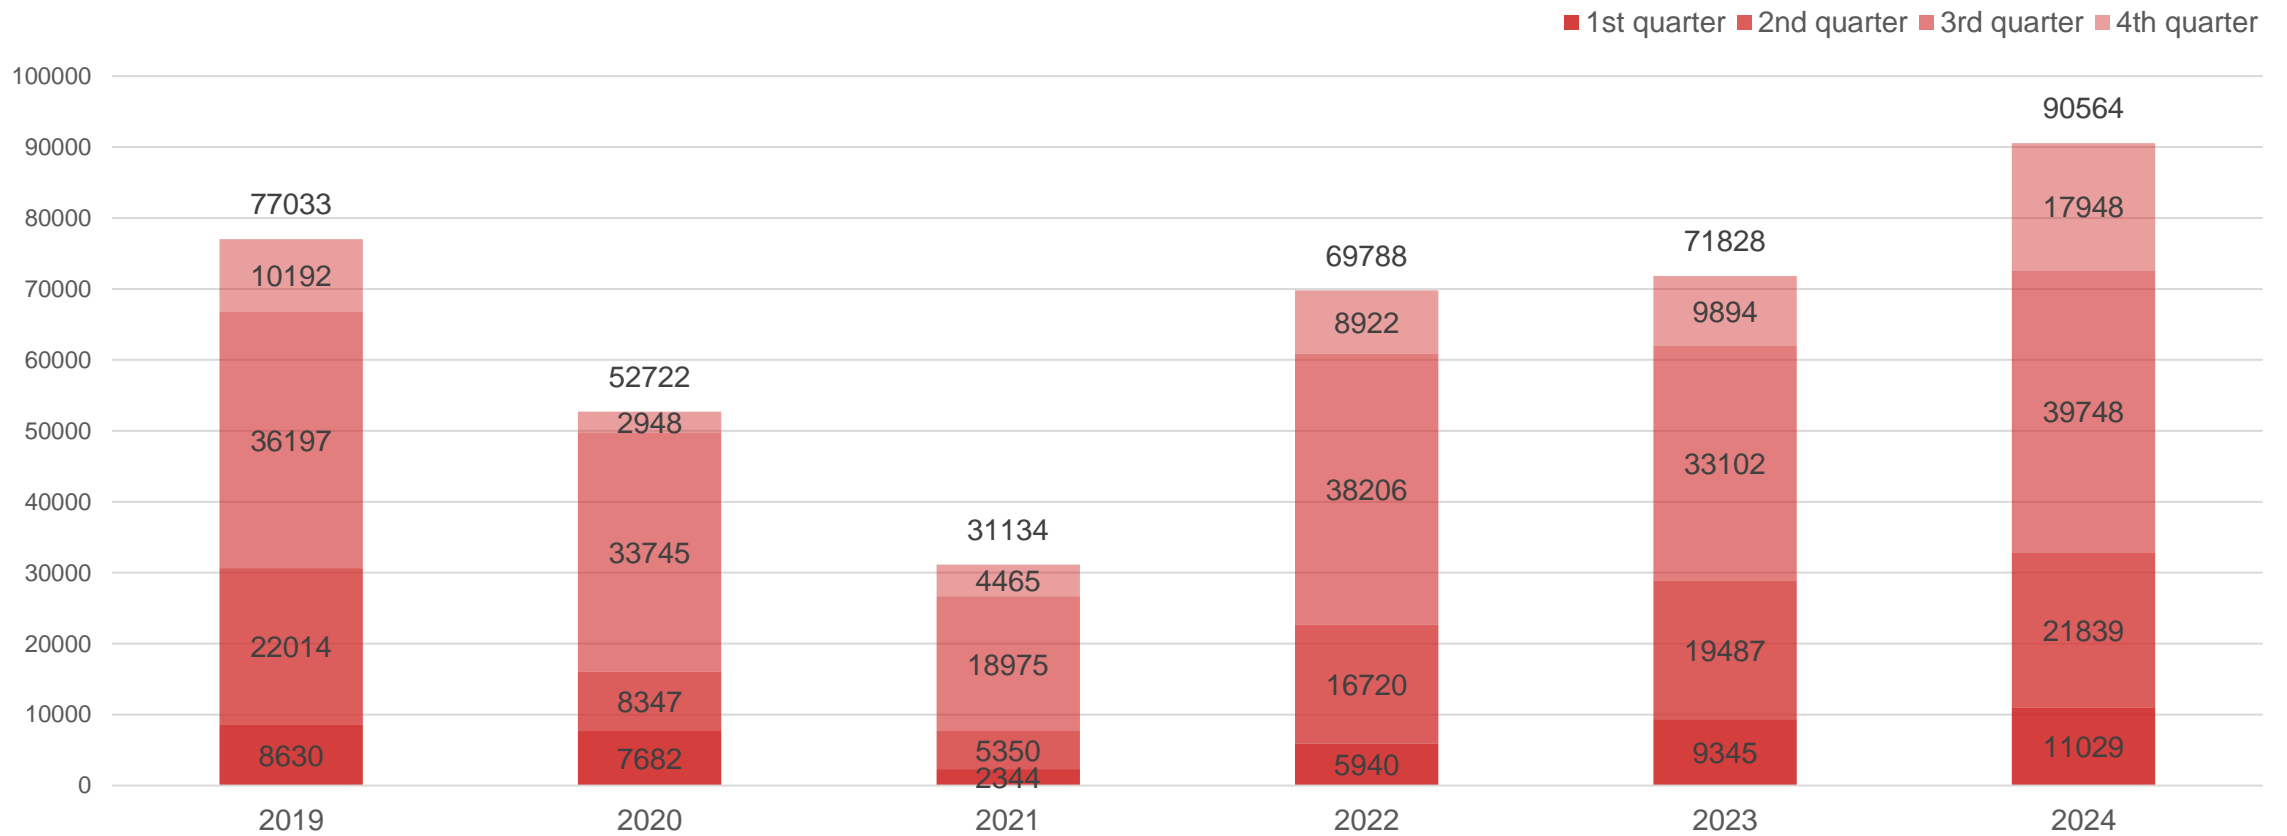

Data source: Central Statistical Bureau

Comparison of nights spent in Liepāja lodging places

Data source: Central Statistical Bureau

Comparison of nights spent in Liepāja lodging places by domestic tourists