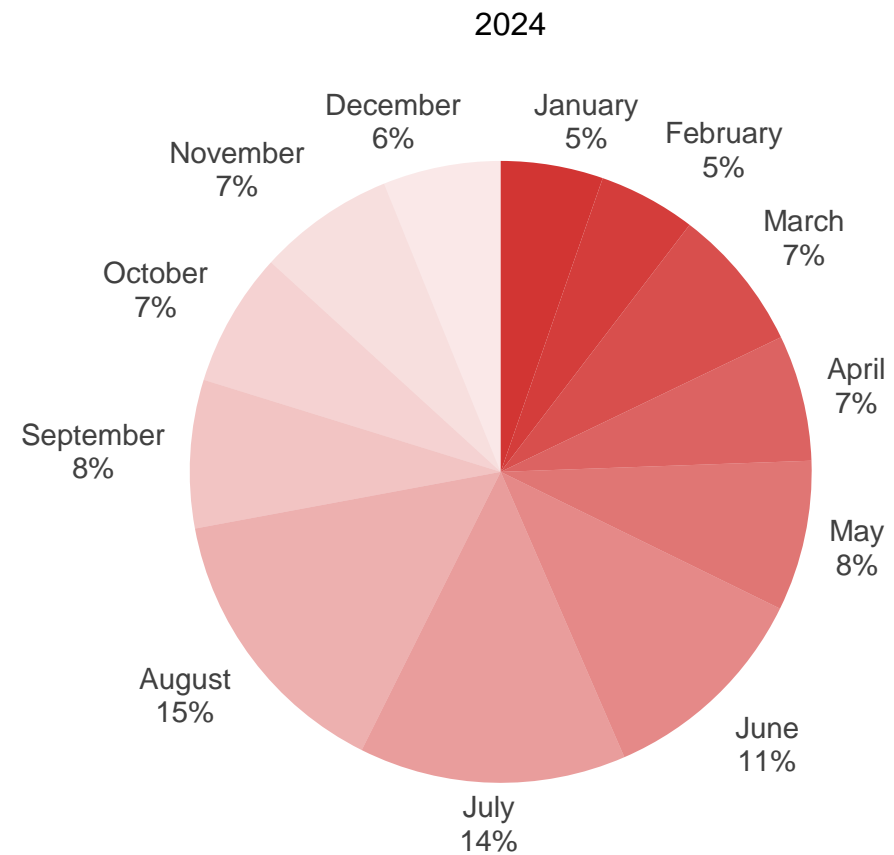

Data source: Central Statistical Bureau

Comparison of nights spent in Liepāja lodging places by foreign tourists

Data source: Central Statistical Bureau

Occupancy of rooms in accommodation establishments in Latvia in 2024, %

Data source: Central Statistical Bureau

Occupancy of bed places in accommodation establishments in Latvia in 2024, %

Data source: Central Statistical Bureau

Length of stay in accommodation establishments of Liepāja in 2024

Data source: Central Statistical Bureau

Breakdown of overnight visitors by months

Data source: Central Statistical Bureau

Monthly comparison of number of overnight visitors in Liepāja lodging places

Data source: Central Statistical Bureau