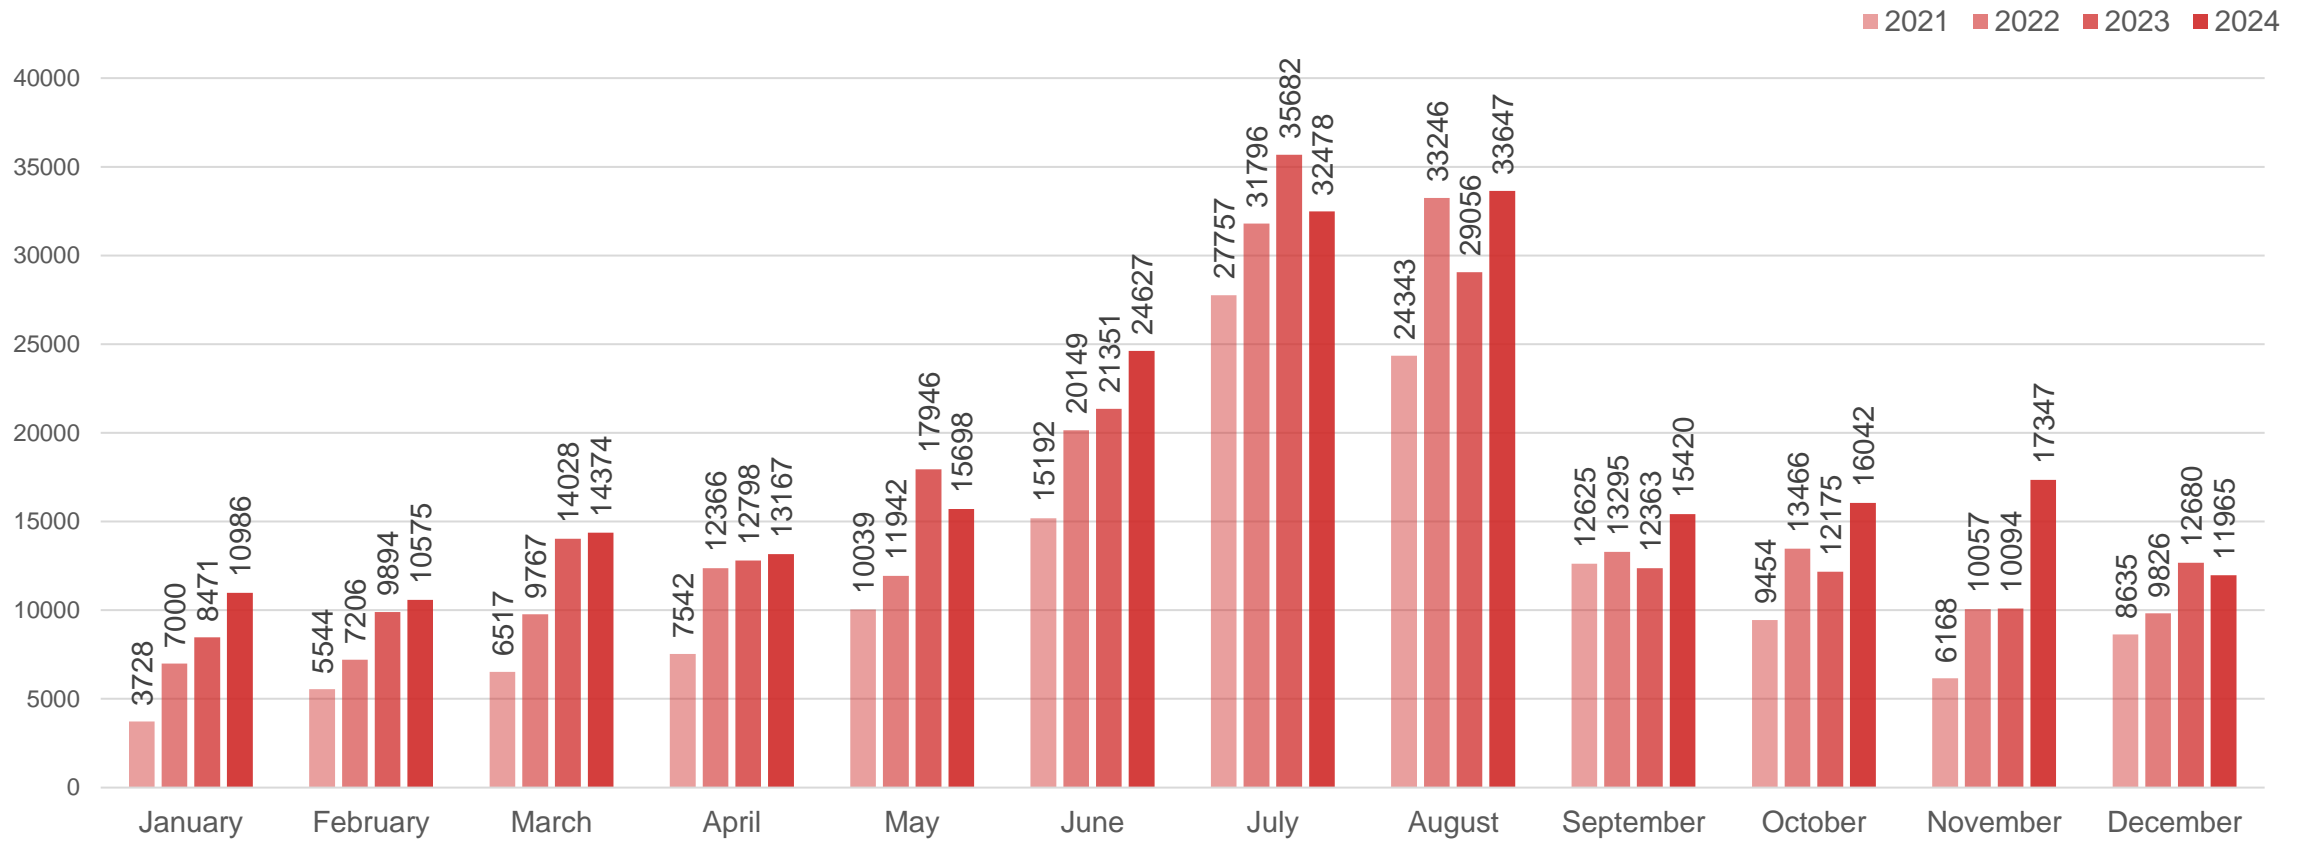

Data source: Central Statistical Bureau

Breakdown of overnight visitors by months

Data source: Central Statistical Bureau

Monthly comparison of number of overnight visitors in Liepāja lodging places

Data source: Central Statistical Bureau

Monthly comparison of number of domestic overnight visitors in Liepāja lodging places

Data source: Central Statistical Bureau

Monthly comparison of number of foreign overnight visitors in Liepāja lodging places

Data source: Central Statistical Bureau

Monthly comparison of nights spent in Liepāja lodging places

Data source: Central Statistical Bureau

Overnight visitors' TOP 10 countries in Liepāja lodging places

Data index	Fluctuation 2024/2023	Fluctuation 2024/2019
Overnight tourists (arrivals)	+7,33 %	+14,86 %
Overnight domestic tourists	-0,12 %	+11,94 %
Overnight foreign tourists	+21,56 %	+19,76 %
Spent nights	+10,07 %	+25,02 %
Nights spent by domestic tourists	+0,84 %	+31,00 %
Nights spent by foreign tourists	+26,08 %	+17,57 %
Length of stay	+0,04 nights	+0,15 nights
Length of stay of domestic tourists	+0,02 nights	+0,25 nights
Length of stay of foreign tourists	+0,07 nights	-0,04 nights