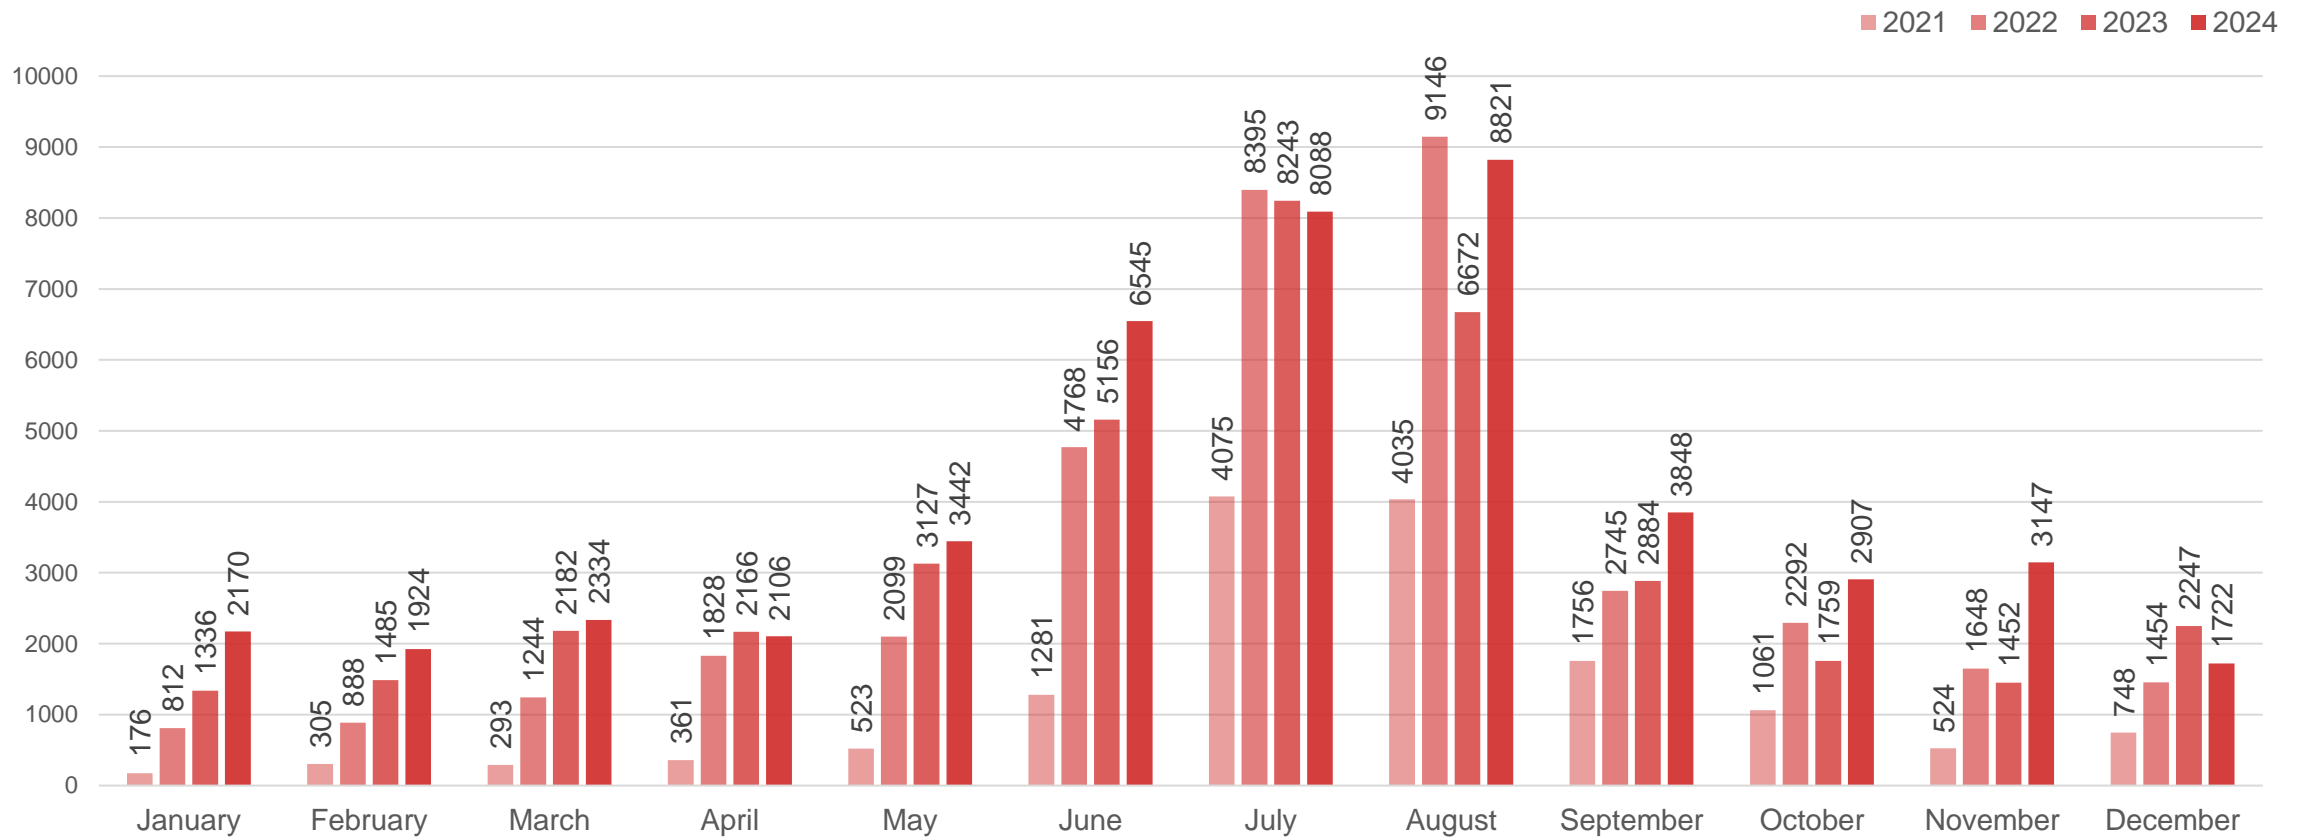

Data source: Central Statistical Bureau

Monthly comparison of number of foreign overnight visitors in Liepāja lodging places