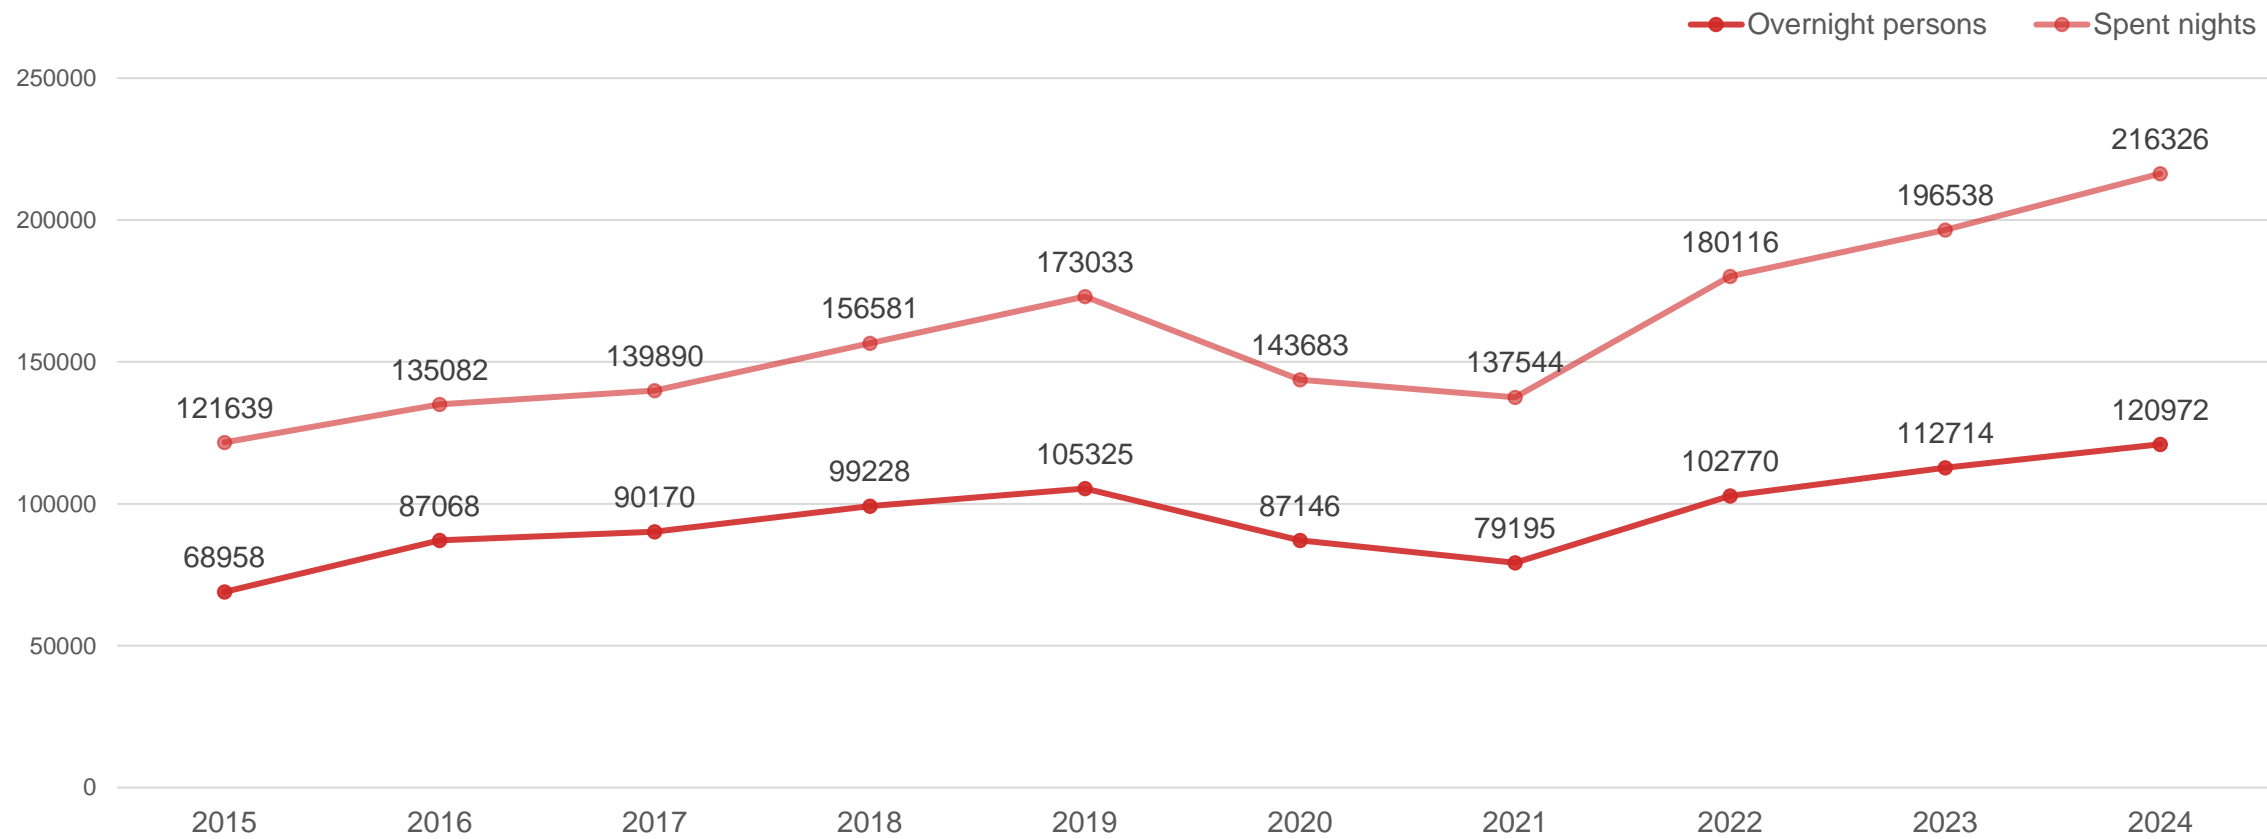

**Tourism statistics in Liepāja 2024**

**Liepāja**

Data source: Central Statistical Bureau

Yearly dynamic in number of overnight tourists and spent nights in Liepāja

Data source: Central Statistical Bureau

Number of overnight tourists and spent nights in Liepāja lodging places

Data source: Central Statistical Bureau

Quarterly comparison of number of overnight visitors in Liepāja lodging places

Data source: Central Statistical Bureau