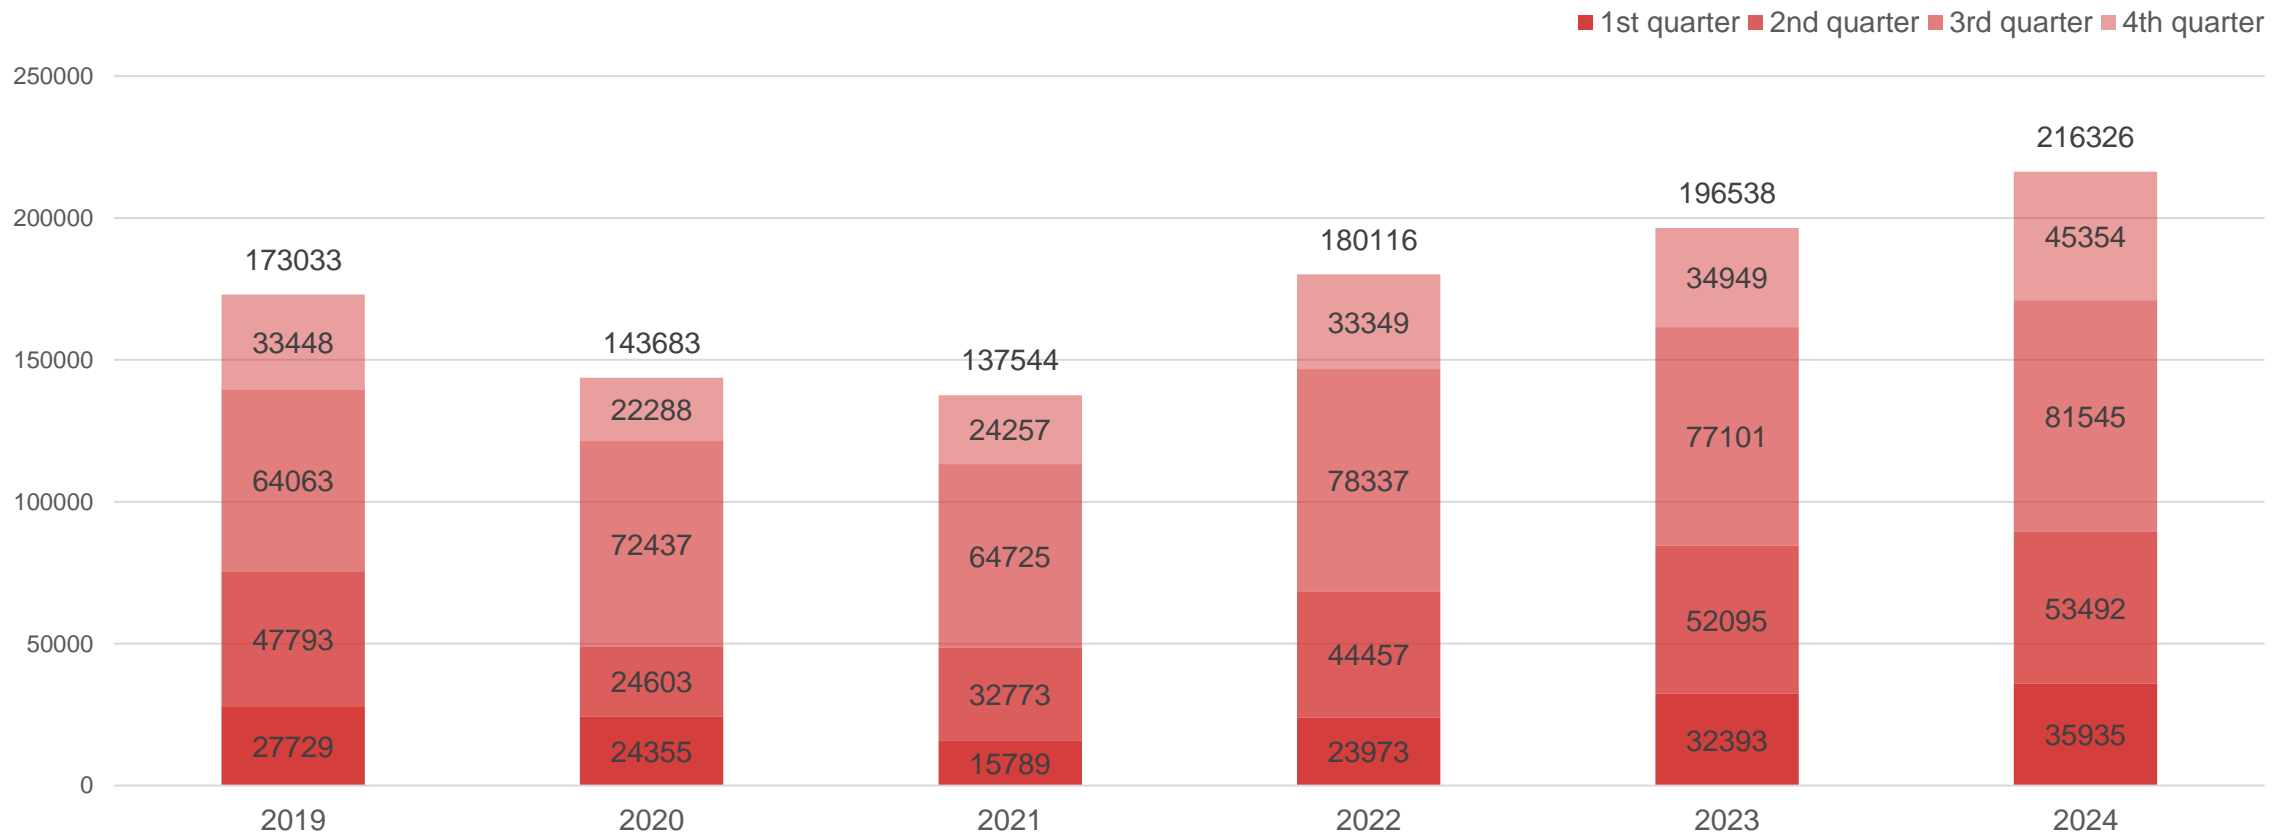

Quarterly comparison of number of domestic overnight visitors in Liepāja lodging places

Data source: Central Statistical Bureau

Quarterly comparison of number of foreign overnight visitors in Liepāja lodging places