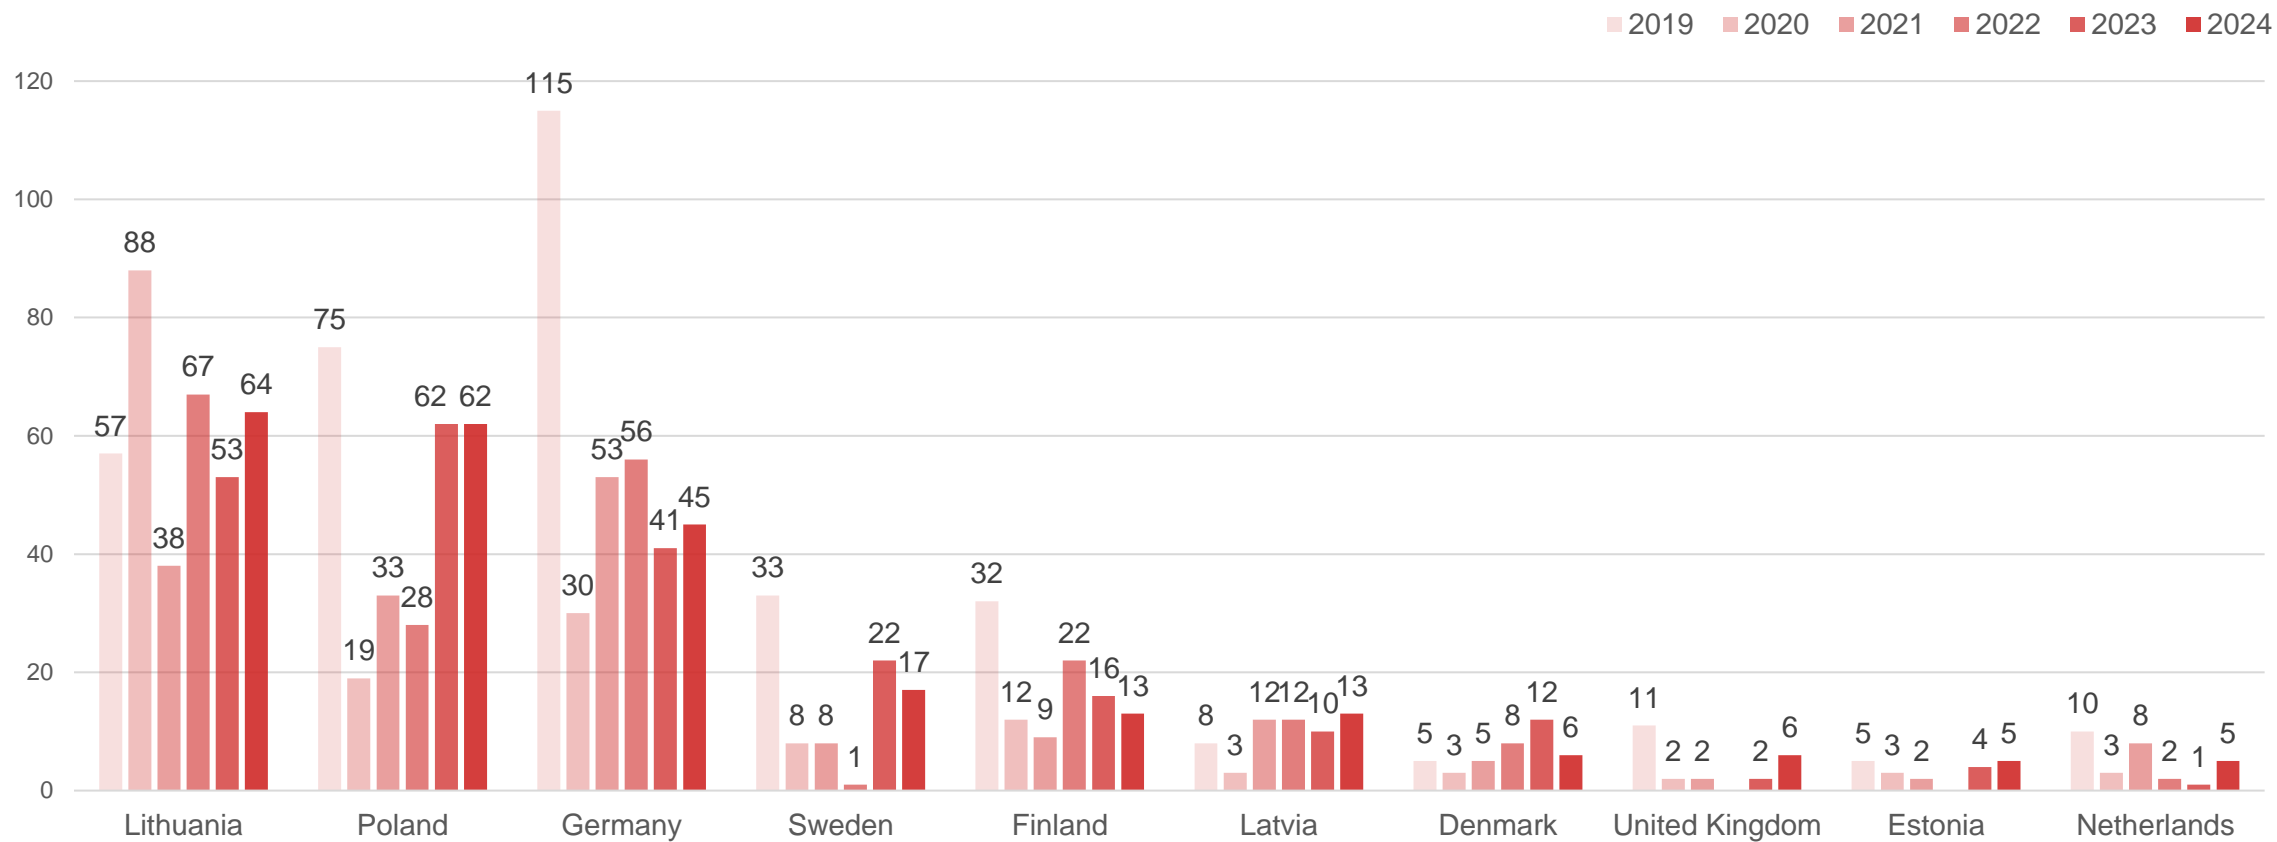

Data index	Fluctuation 2024/2023	Fluctuation 2024/2019
Overnight tourists (arrivals)	+7,33 %	+14,86 %
Overnight domestic tourists	-0,12 %	+11,94 %
Overnight foreign tourists	+21,56 %	+19,76 %
Spent nights	+10,07 %	+25,02 %
Nights spent by domestic tourists	+0,84 %	+31,00 %
Nights spent by foreign tourists	+26,08 %	+17,57 %
Length of stay	+0,04 nights	+0,15 nights
Length of stay of domestic tourists	+0,02 nights	+0,25 nights
Length of stay of foreign tourists	+0,07 nights	-0,04 nights

Data source: Central Statistical Bureau

Liepāja accommodation data comparison

**Liepāja**

Data source: Liepāja Marina

Yachts accommodated in Liepāja port

**Liepāja**

Data source: Liepāja Marina

Yachts accommodated in Liepāja port