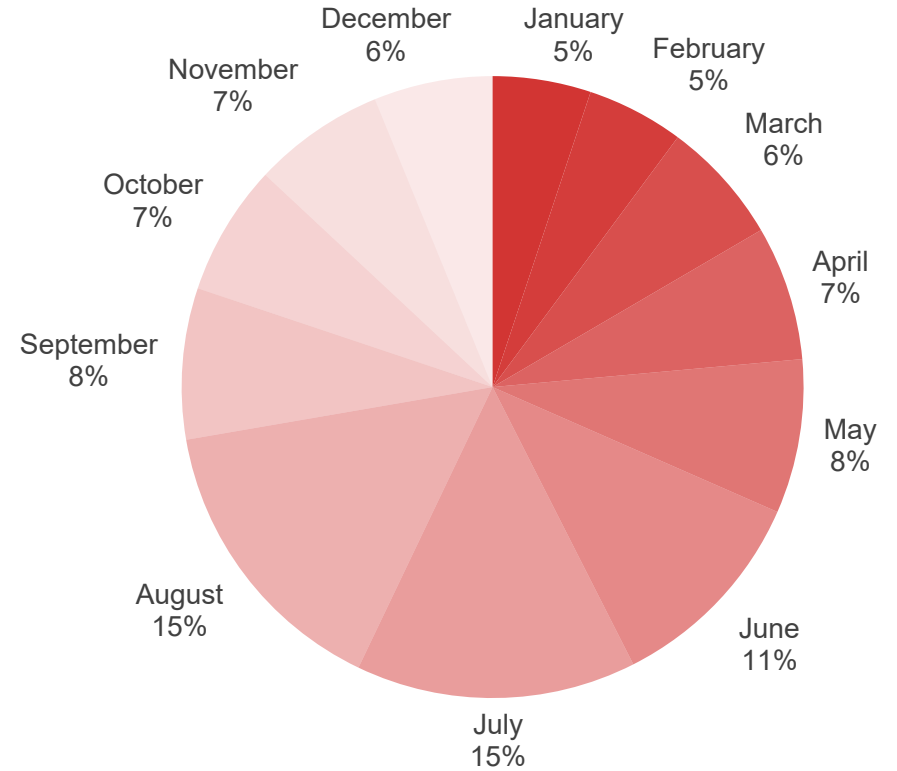

Data source: Central Statistical Bureau

Length of stay in accommodation establishments of Liepāja in 2025

2024

2025

Data source: Central Statistical Bureau

Breakdown of number of overnight guests in Liepāja accommodation establishments by month

Data source: Central Statistical Bureau

Monthly comparison of number of guests in Liepāja accommodation establishments

Data source: Central Statistical Bureau

Monthly comparison of number of domestic tourists in Liepāja accommodation establishments