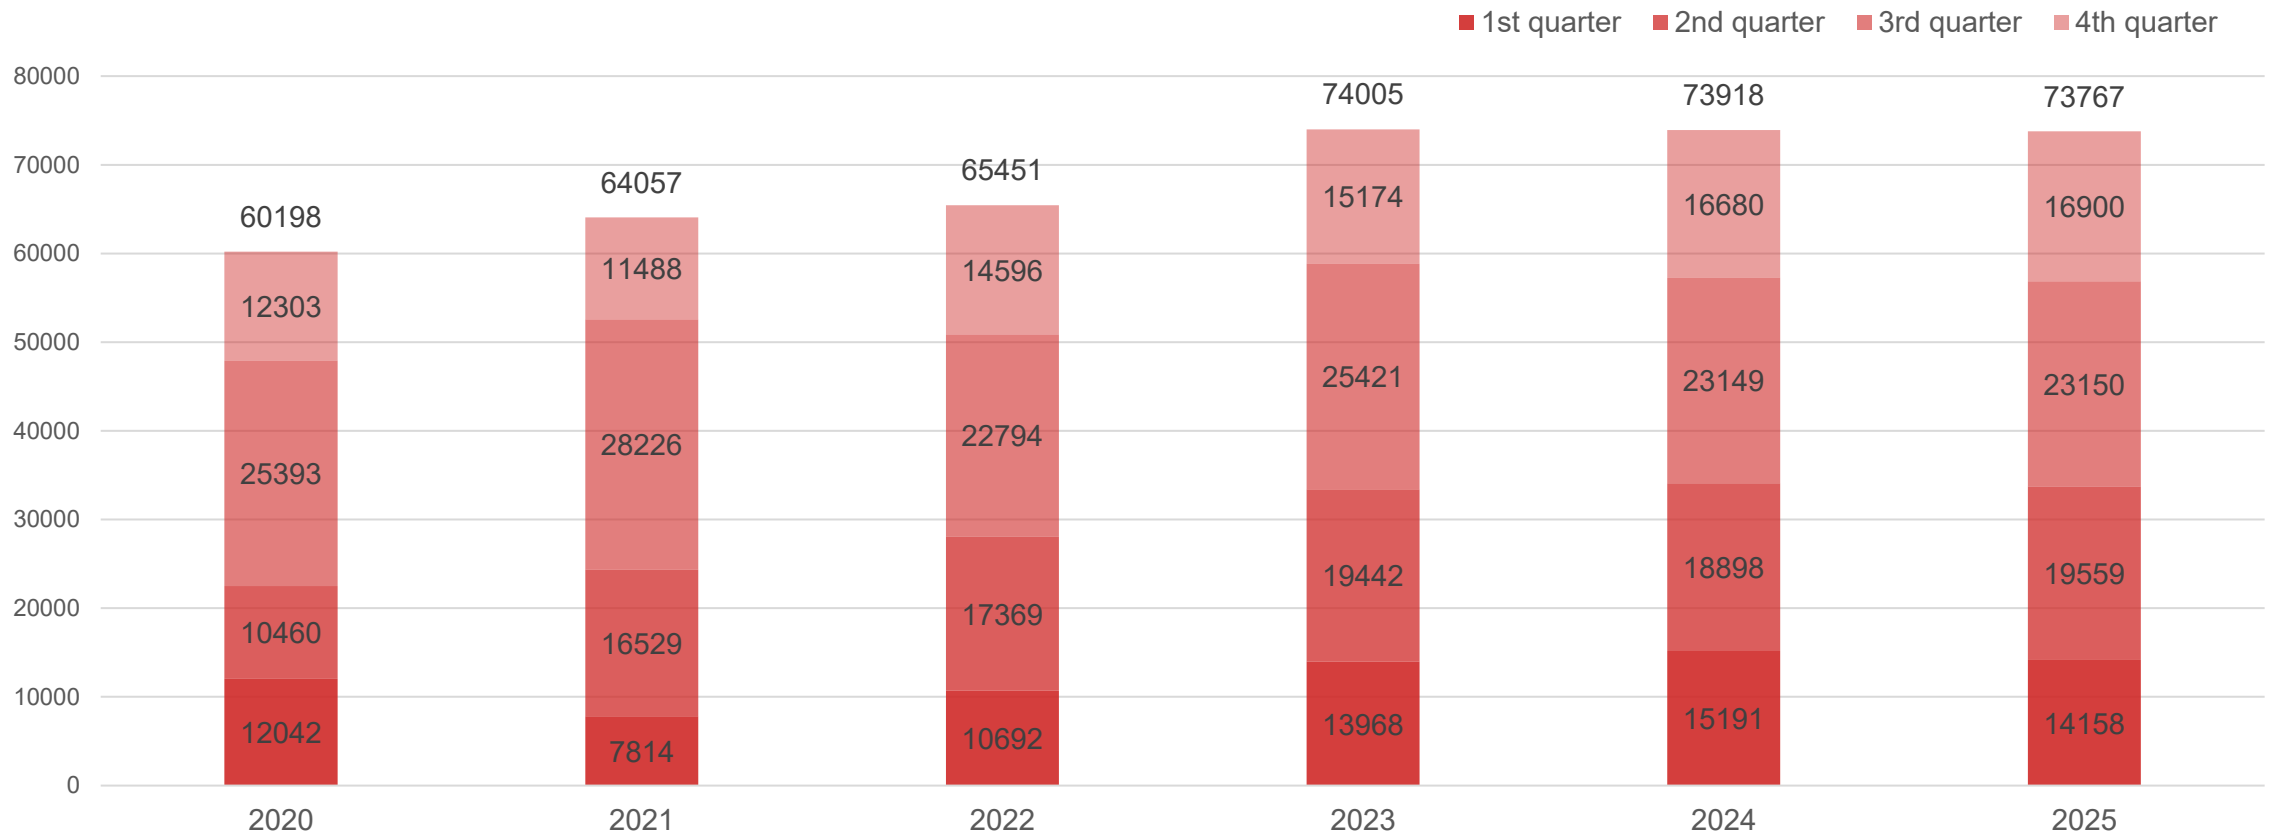

Tourism statistics in Liepāja 2025

Liepāja 

Data source: Central Statistical Bureau

Yearly dynamics in number of overnight tourists and spent nights in Liepāja

Data source: Central Statistical Bureau

Number of overnight tourists and nights spent in Liepāja accommodation establishments

Data source: Central Statistical Bureau

Quarterly comparison of number of overnight guests in Liepāja accommodation establishments

Data source: Central Statistical Bureau

Quarterly comparison of number of domestic overnight guests in Liepāja accommodation establishments