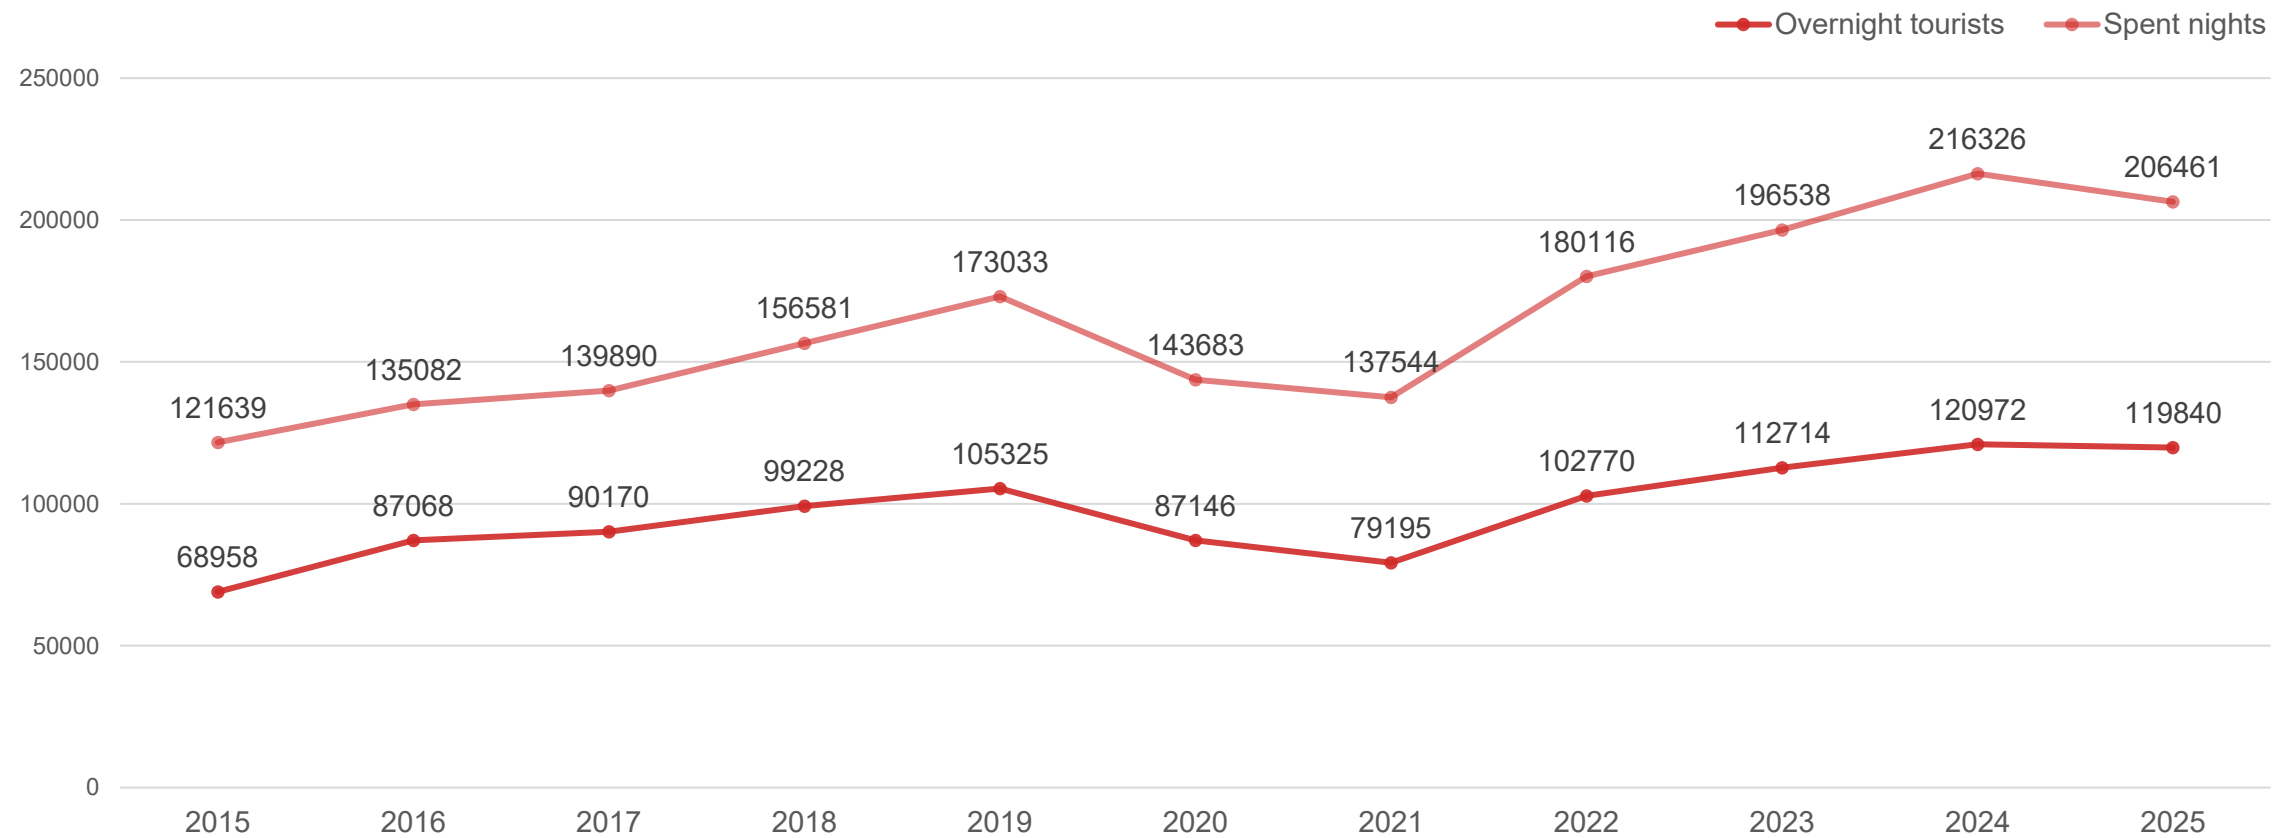

Tourism statistics in Liepāja 2025

Liepāja 

Data source: Central Statistical Bureau

Yearly dynamics in number of overnight tourists and spent nights in Liepāja

Data source: Central Statistical Bureau

Number of overnight tourists and nights spent in Liepāja accommodation establishments

Data source: Central Statistical Bureau

Quarterly comparison of number of overnight guests in Liepāja accommodation establishments

Data source: Central Statistical Bureau

Quarterly comparison of number of domestic overnight guests in Liepāja accommodation establishments