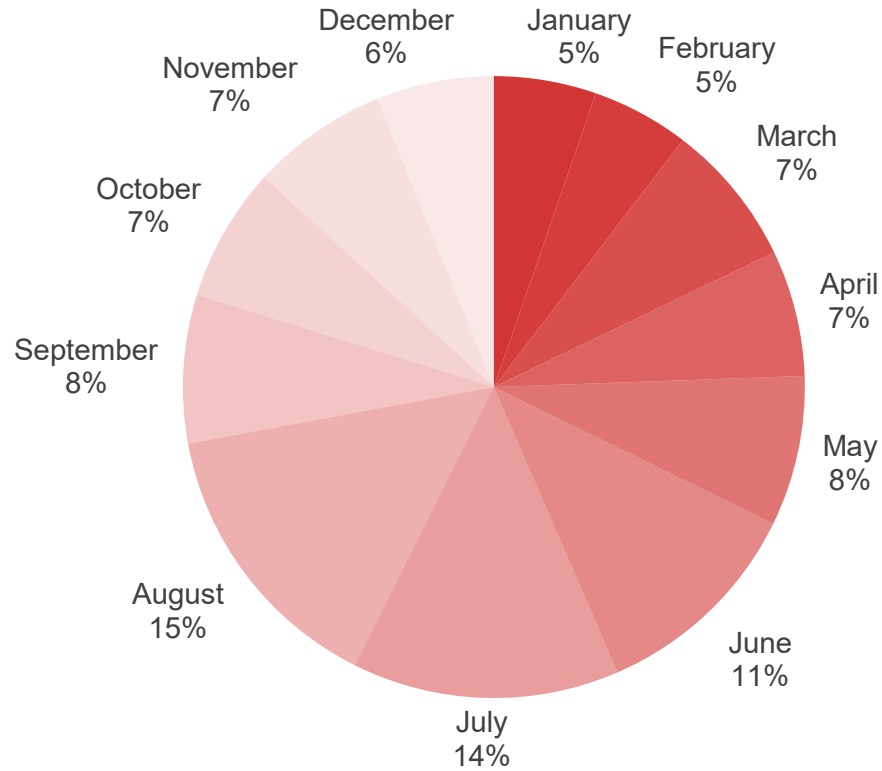

Data source: Central Statistical Bureau

Occupancy of rooms in accommodation establishments in Latvia in 2025, %

Liepāja

Data source: Central Statistical Bureau

Occupancy of bed places in accommodation establishments in Latvia in 2025, %

Data source: Central Statistical Bureau

Length of stay in accommodation establishments of Liepāja in 2025

2024

2025

Data source: Central Statistical Bureau

Breakdown of number of overnight guests in Liepāja accommodation establishments by month