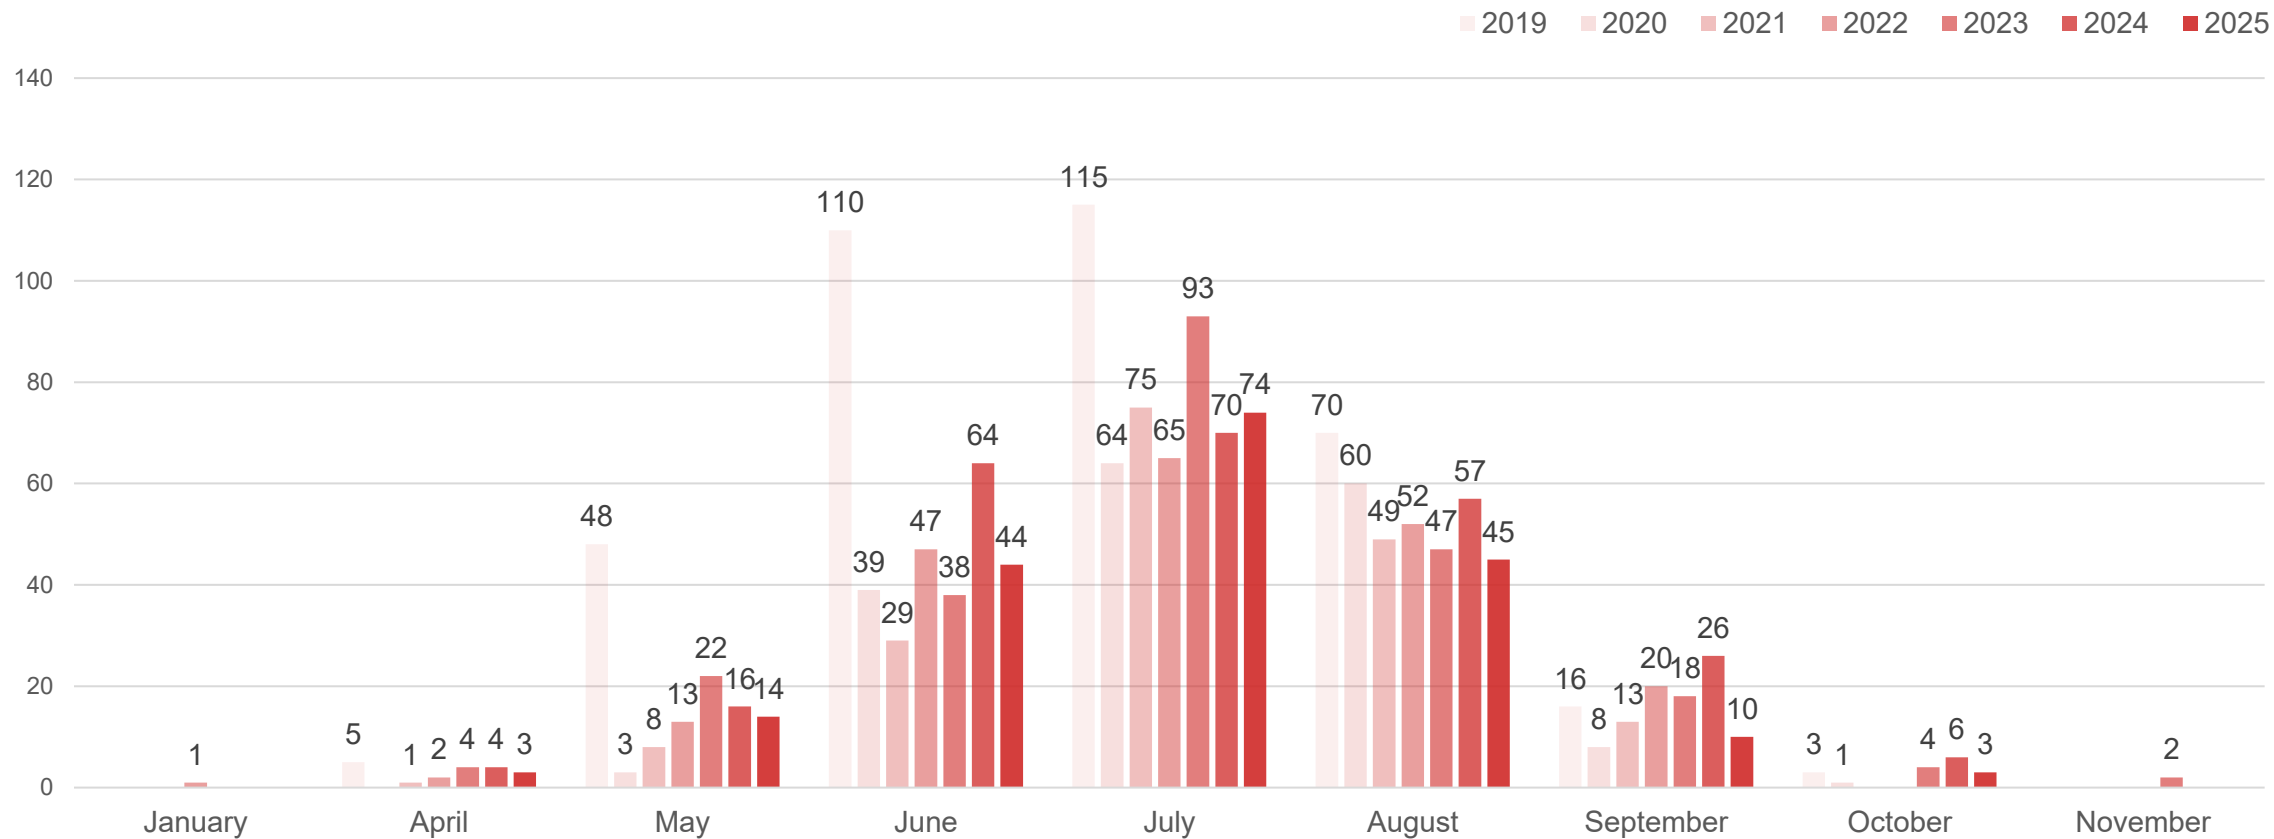

Data source: Central Statistical Bureau

Top 10 countries by number of guests at accommodation establishments in Liepāja, by month, in 2025

Data index	Fluctuation 2025/2024	Fluctuation 2025/2023
Overnight tourists (arrivals)	-0,94 %	+6,32 %
Overnight domestic tourists	-0,20 %	-0,32 %
Overnight foreign tourists	-2,08 %	+19,02 %
Spent nights	-4,56 %	+5,05 %
Nights spent by domestic tourists	-3,38 %	-2,57 %
Nights spent by foreign tourists	-6,19 %	+18,28 %
Length of stay	-0,07 nights	-0,02 nights
Length of stay of domestic tourists	-0,05 nights	-0,04 nights
Length of stay of foreign tourists	-0,08 nights	-0,01 nights

Data source: Central Statistical Bureau

Comparison of Liepāja accommodation establishments data

Liepāja

Data source: Liepāja Marina

Yachts accommodated at Liepāja Marina

Liepāja

Data source: Liepāja Marina

Yachts accommodated at Liepāja Marina