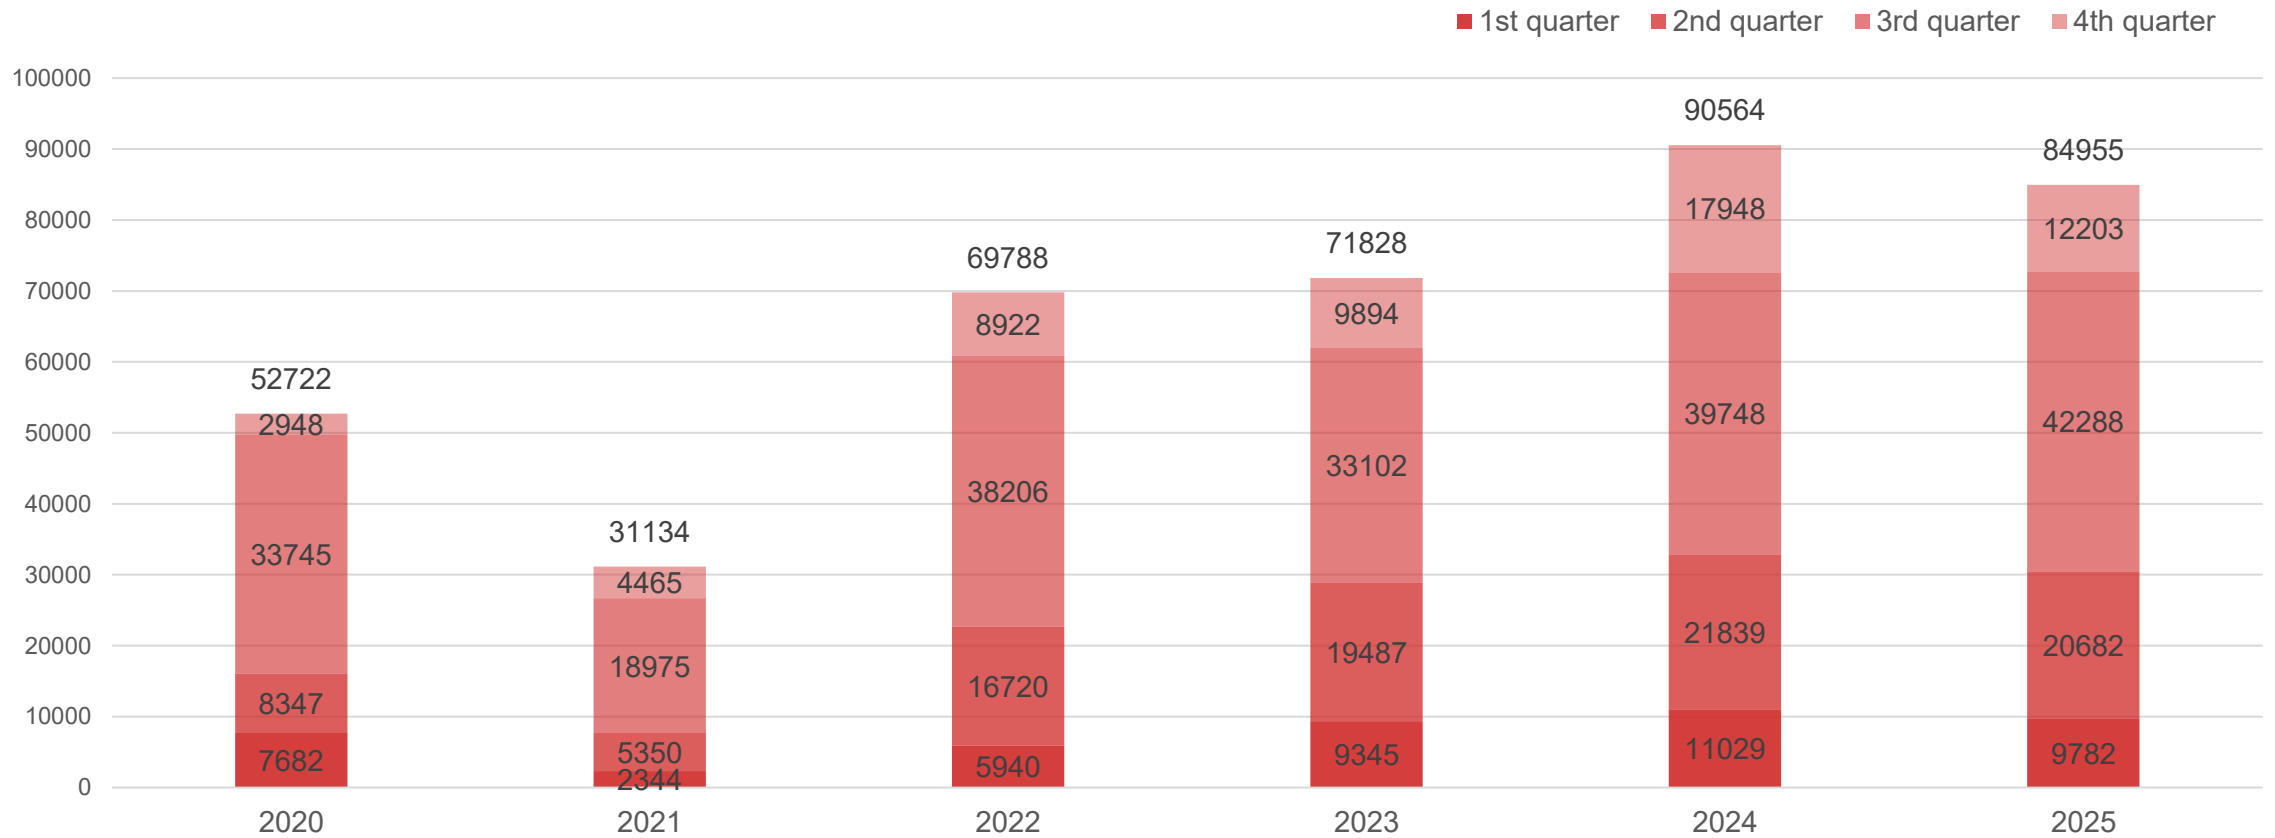

Data source: Central Statistical Bureau

Comparison of nights spent in Liepāja accommodation establishments by foreign tourists