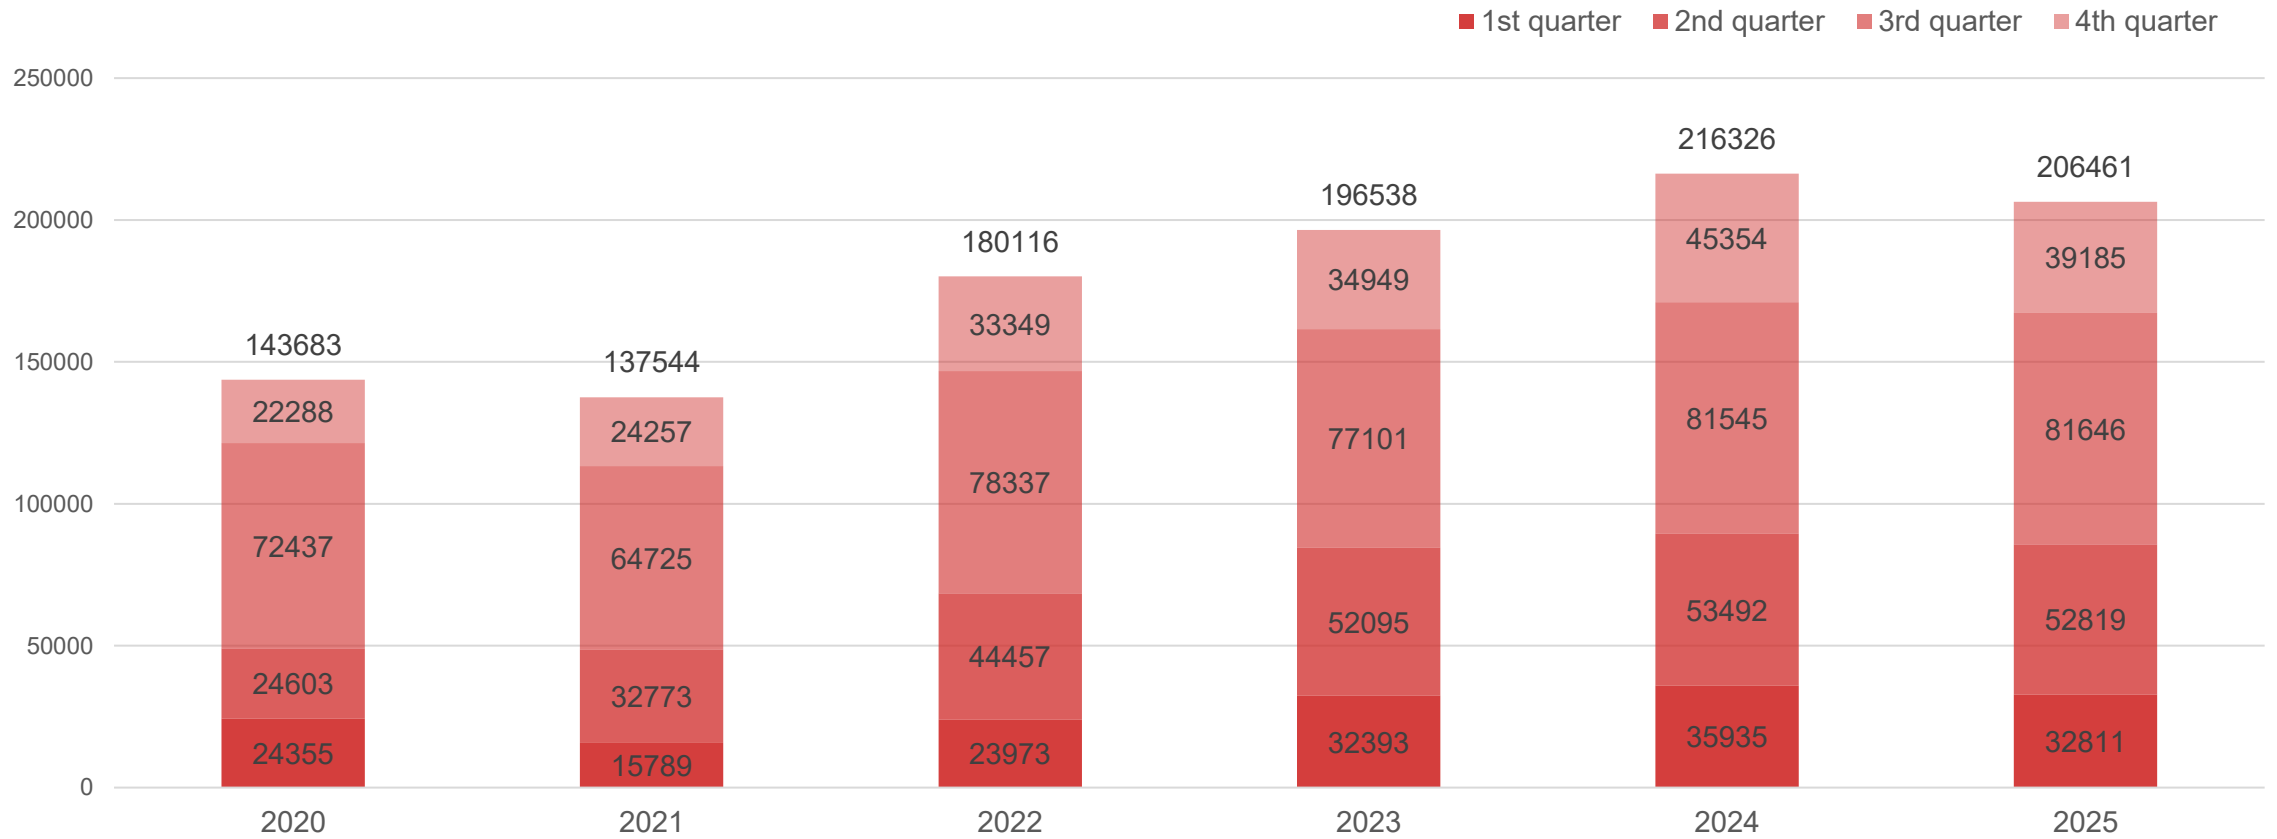

Data source: Central Statistical Bureau

Comparison of nights spent in Liepāja accommodation establishments