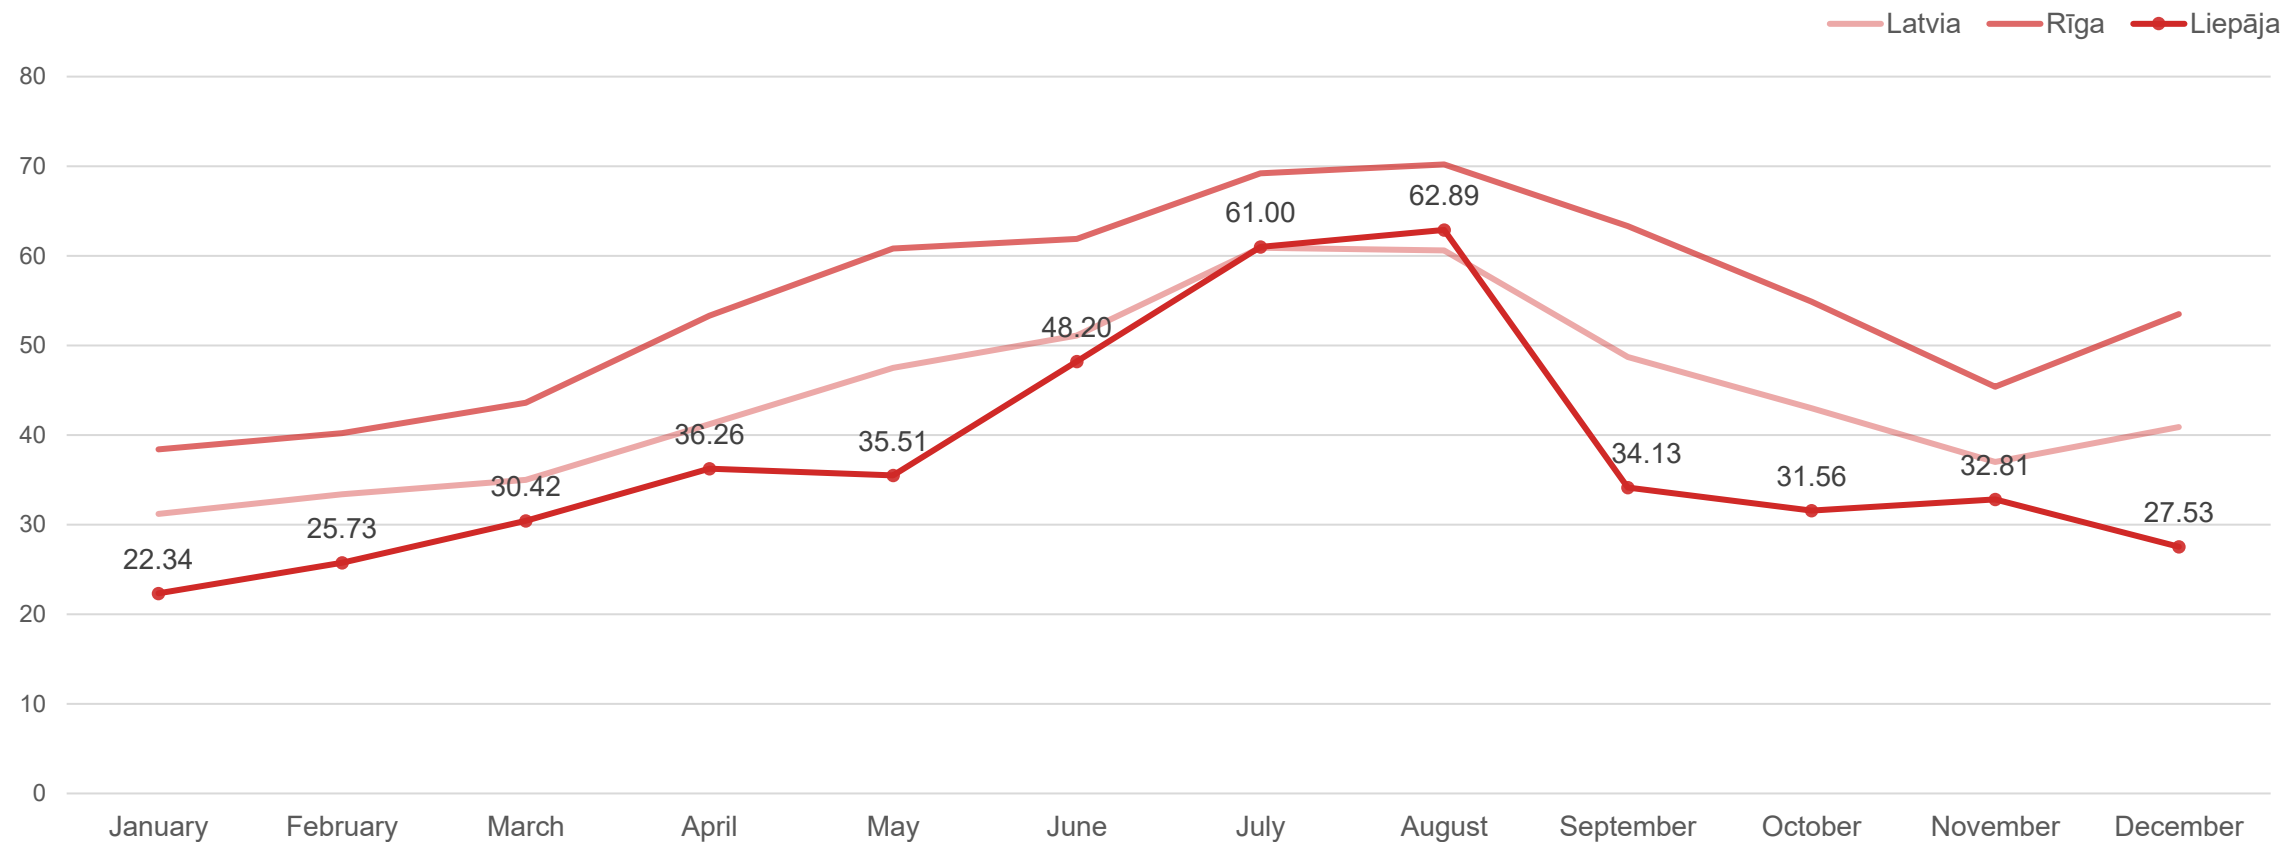

Data source: Central Statistical Bureau

Comparison of nights spent in Liepāja accommodation establishments by domestic tourists

Data source: Central Statistical Bureau

Comparison of nights spent in Liepāja accommodation establishments by foreign tourists