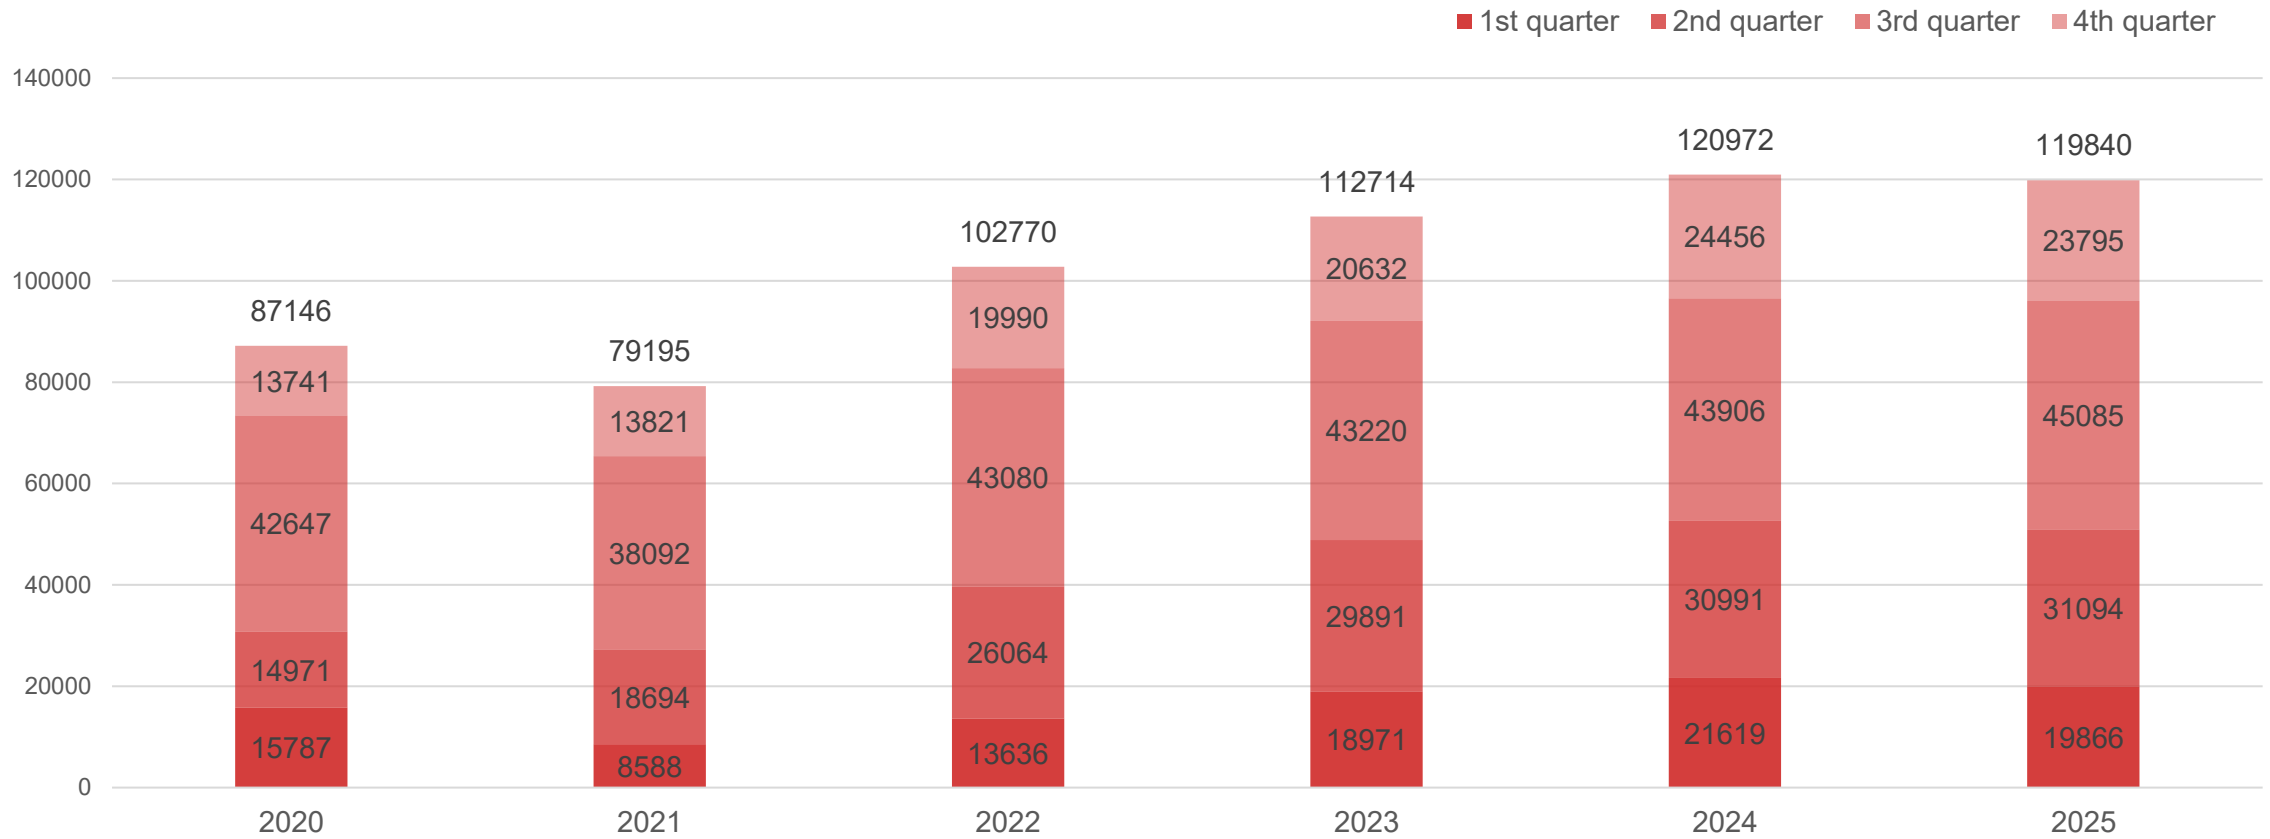

Tourism statistics in Liepāja 2025

Liepāja 

Data source: Central Statistical Bureau

Yearly dynamics in number of overnight tourists and spent nights in Liepāja

Data source: Central Statistical Bureau

Number of overnight tourists and nights spent in Liepāja accommodation establishments

Data source: Central Statistical Bureau

Quarterly comparison of number of overnight guests in Liepāja accommodation establishments

Data source: Central Statistical Bureau

Quarterly comparison of number of domestic overnight guests in Liepāja accommodation establishments