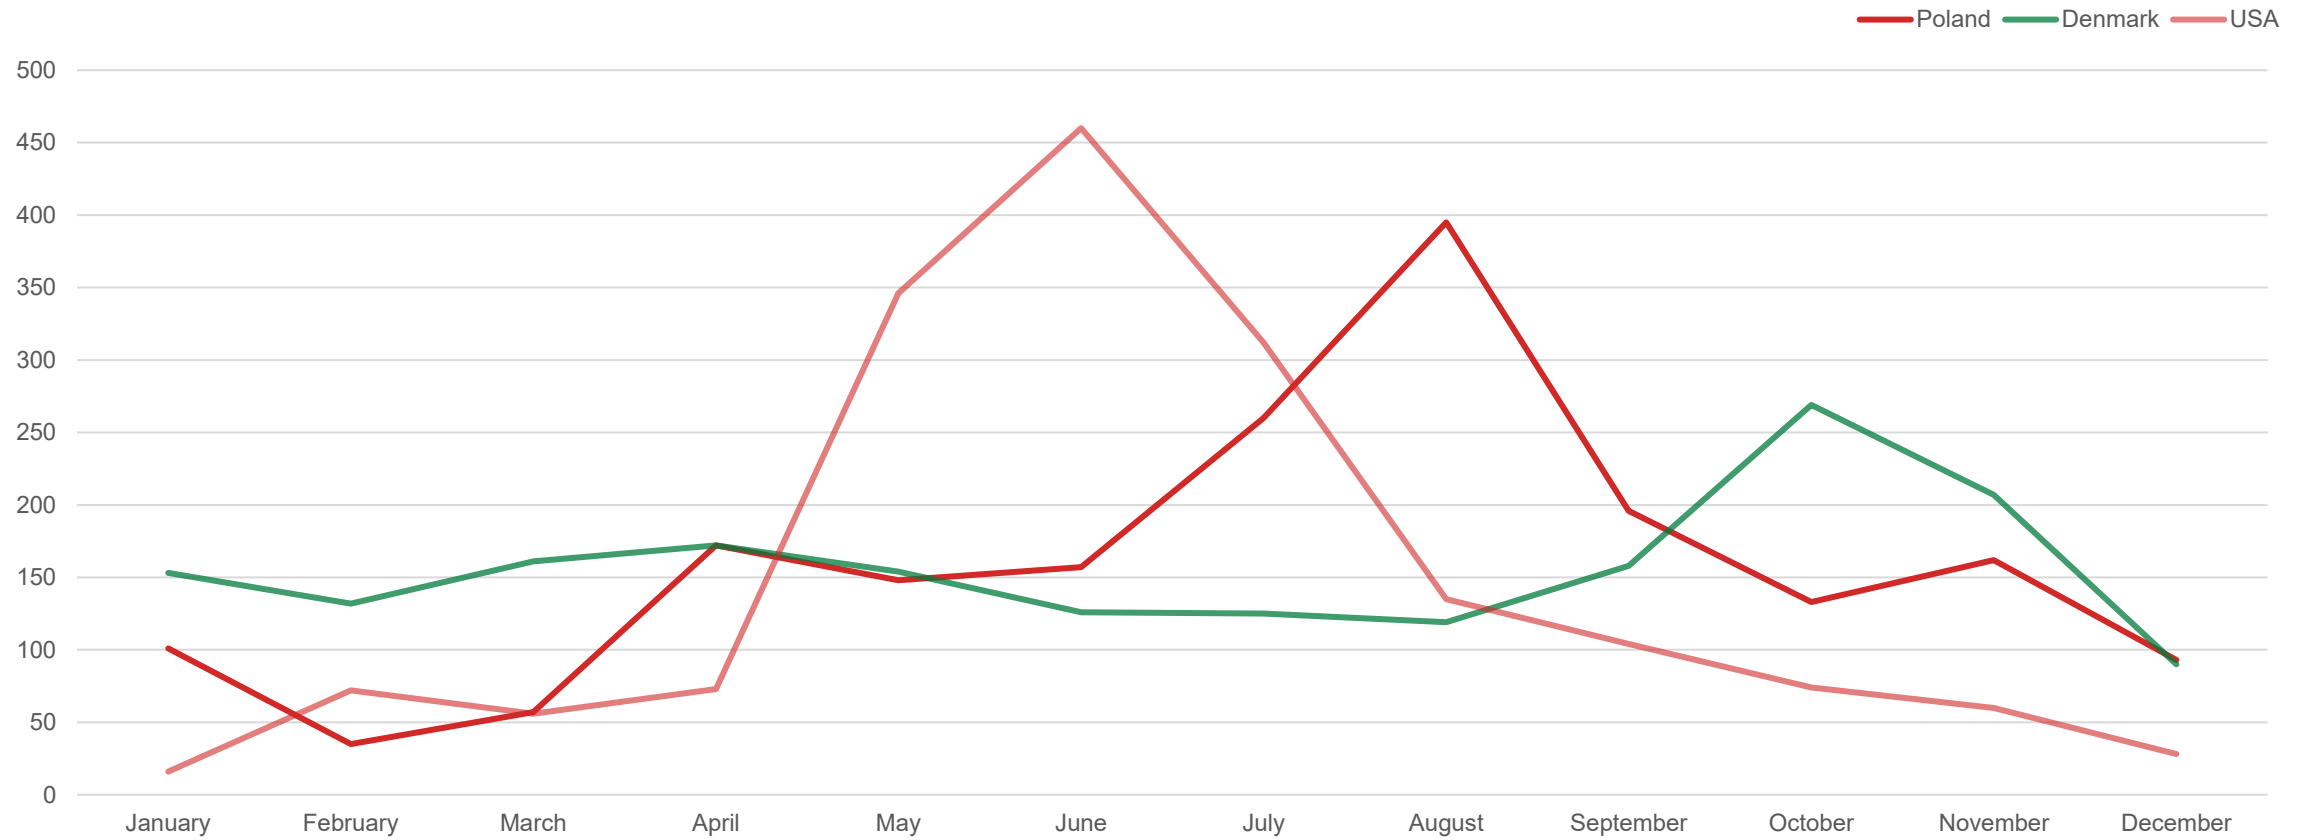

Data source: Central Statistical Bureau

Top 10 countries of guests in Liepāja accommodation establishments by number of guests

Data source: Central Statistical Bureau

Top 10 countries of guests in Liepāja accommodation establishments by number of nights spent

Data source: Central Statistical Bureau

Top 10 countries by number of guests in Liepāja accommodation establishments, by month, in 2025

Data source: Central Statistical Bureau

Top 10 countries by number of guests at accommodation establishments in Liepāja, by month, in 2025