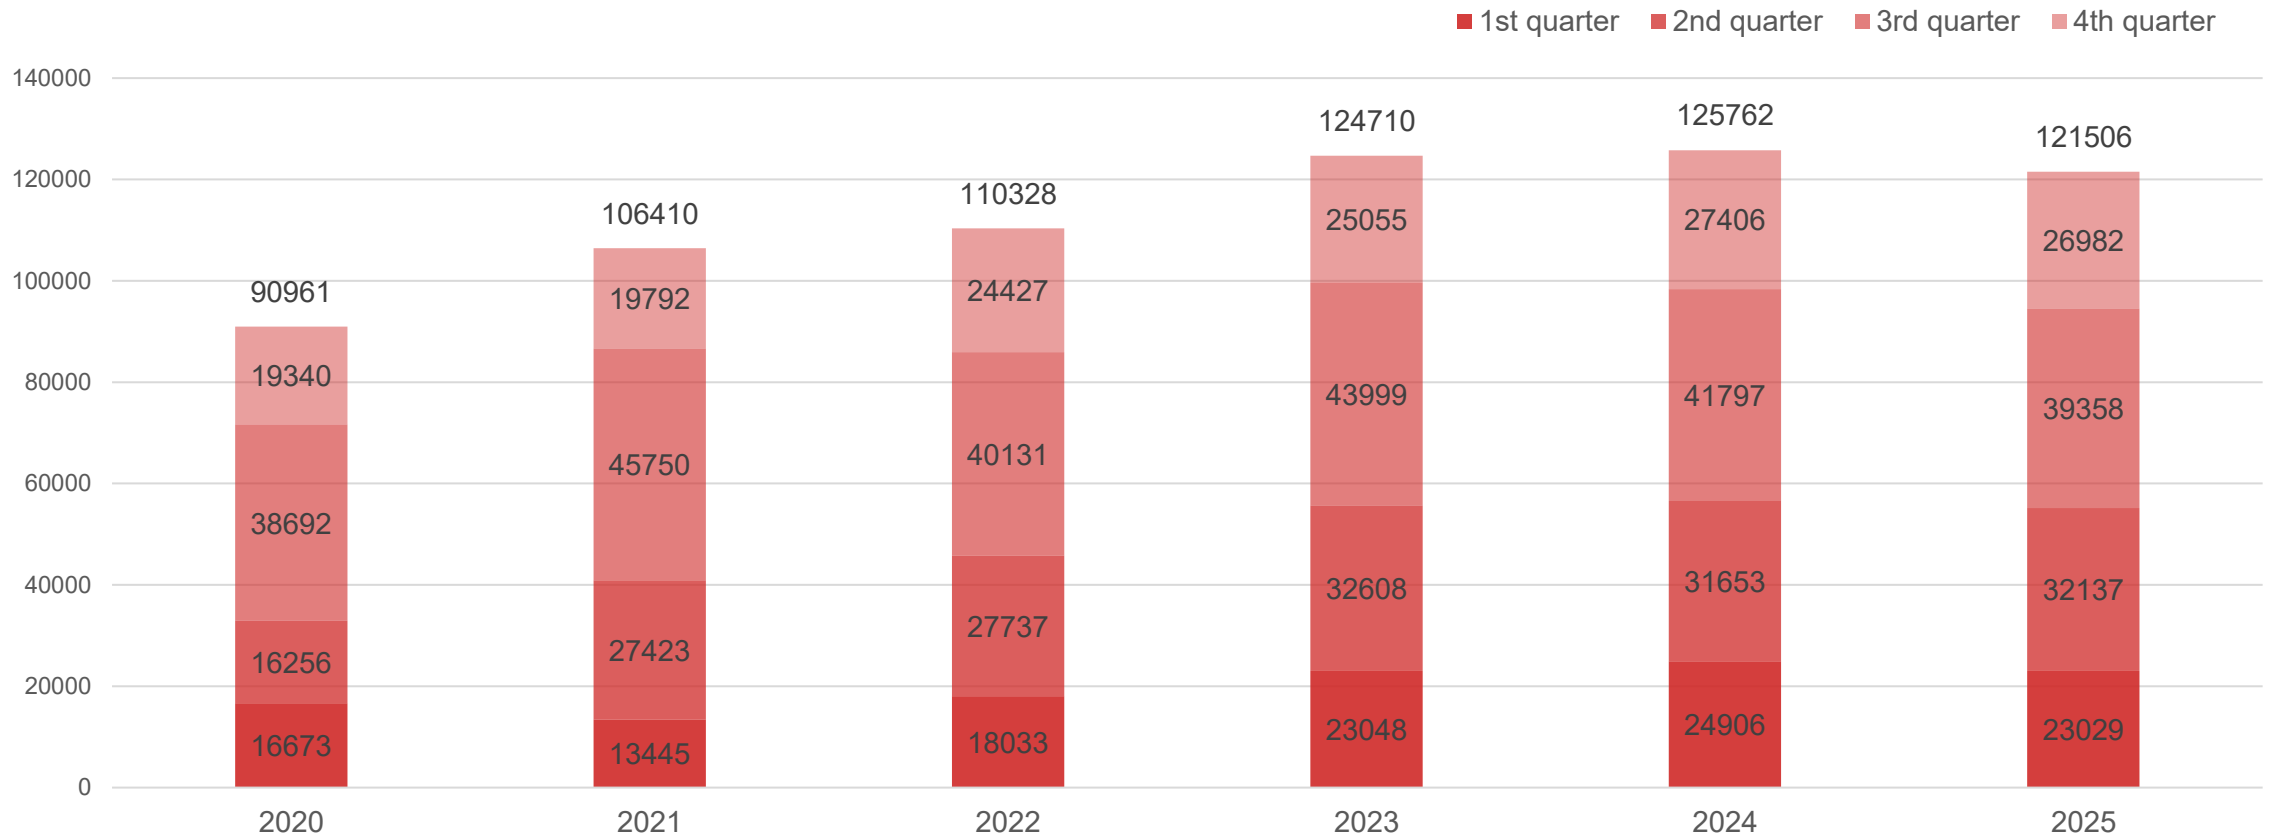

Data source: Central Statistical Bureau

Quarterly comparison of number of foreign overnight guests in Liepāja accommodation establishments

Data source: Central Statistical Bureau

Comparison of nights spent in Liepāja accommodation establishments