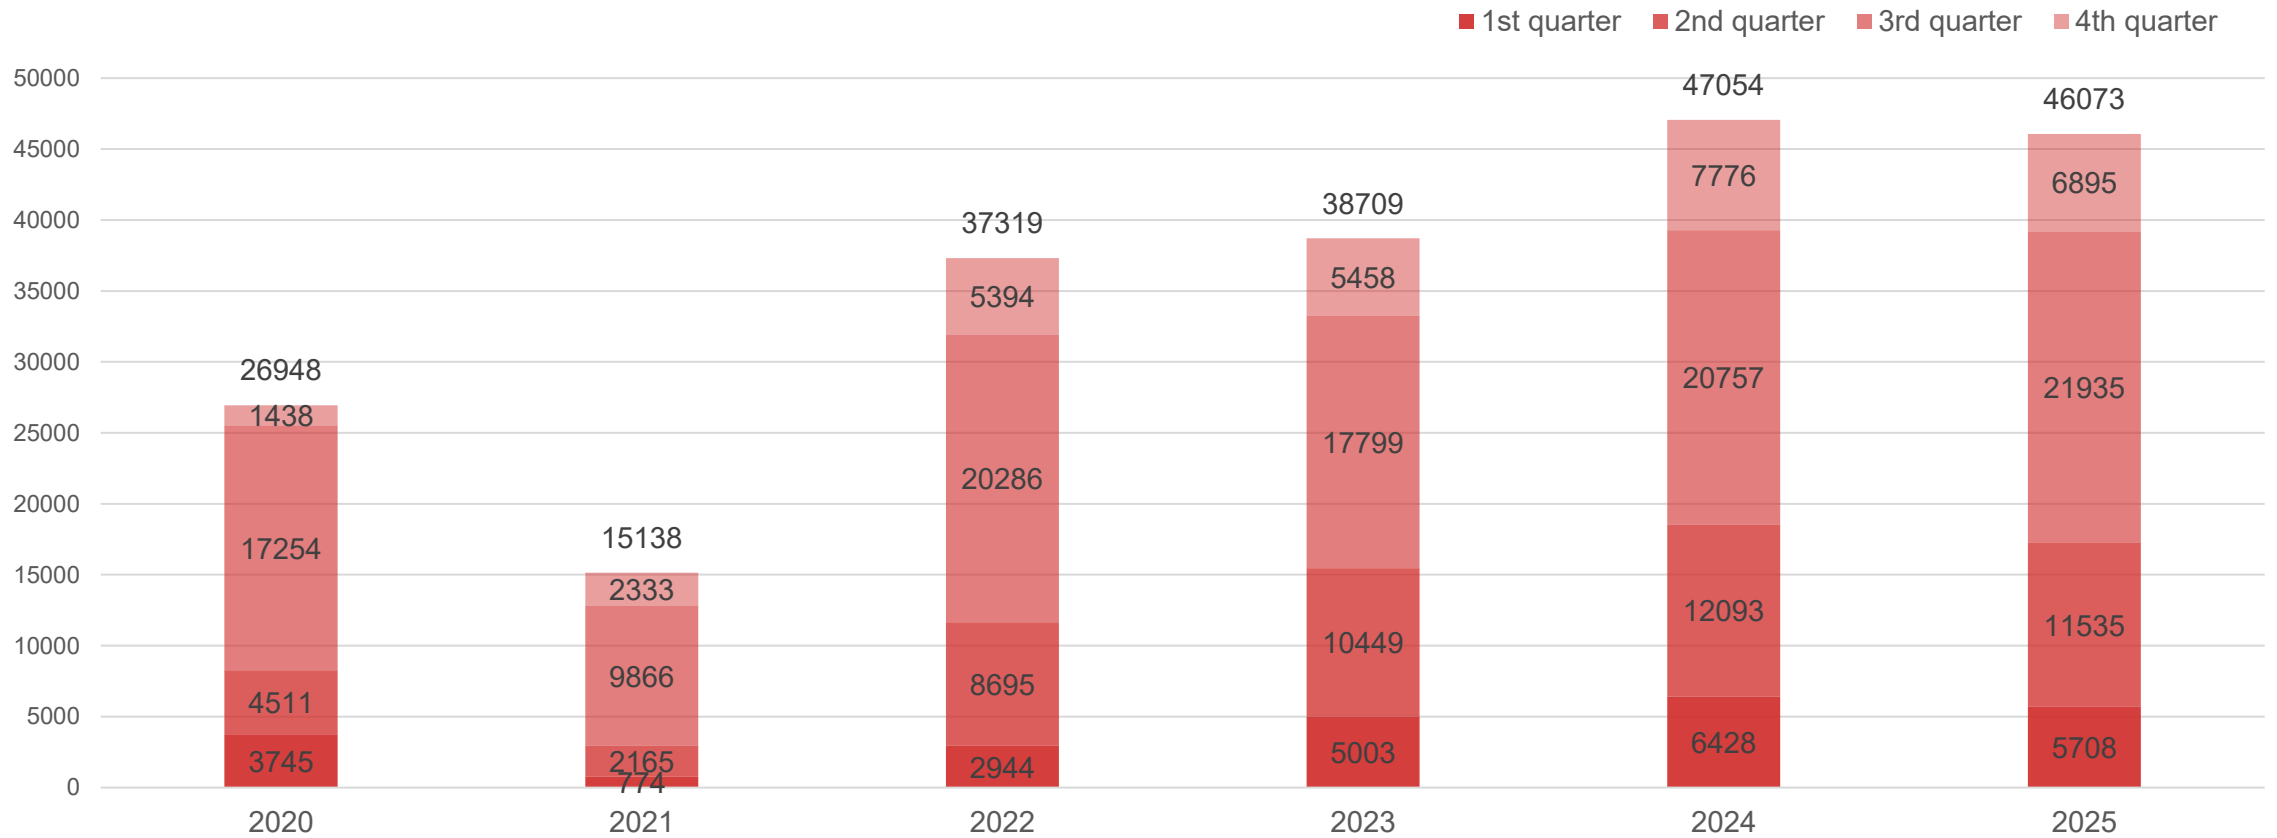

Data source: Central Statistical Bureau

Quarterly comparison of number of overnight guests in Liepāja accommodation establishments

Data source: Central Statistical Bureau

Quarterly comparison of number of domestic overnight guests in Liepāja accommodation establishments