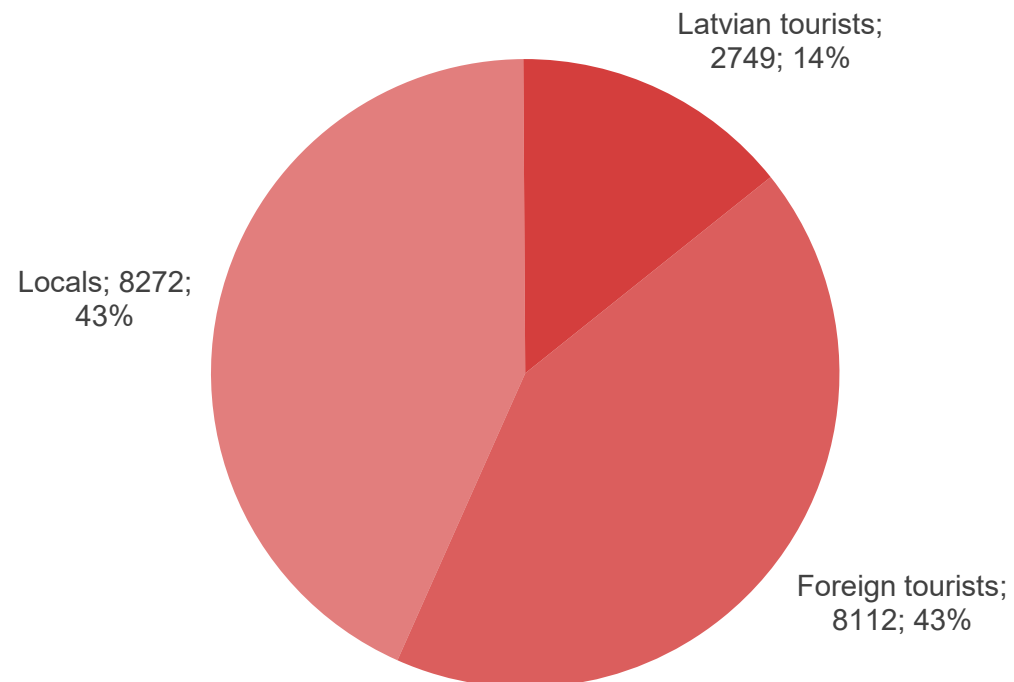

Data source: Liepāja Region Tourism Information Office

Excursions booked at the Tourism Information Office in 2025, by transportation mode

Data source: Liepāja Region Tourism Information Office

Number of visitors served in person at the Liepāja Region Tourism Information Office

Data source: Liepāja Region Tourism Information Office

Number of visitors served in person at the Liepāja Region Tourism Information Office

2024

2025

Data source: Liepāja Region Tourism Information Office

Visitor breakdown by target groups at the Liepāja Region Tourism Information Office

Liepāja

Data source: Liepāja Region Tourism Information Office

Top countries of foreign tourists served in person at the Liepāja Region Tourism Information Office