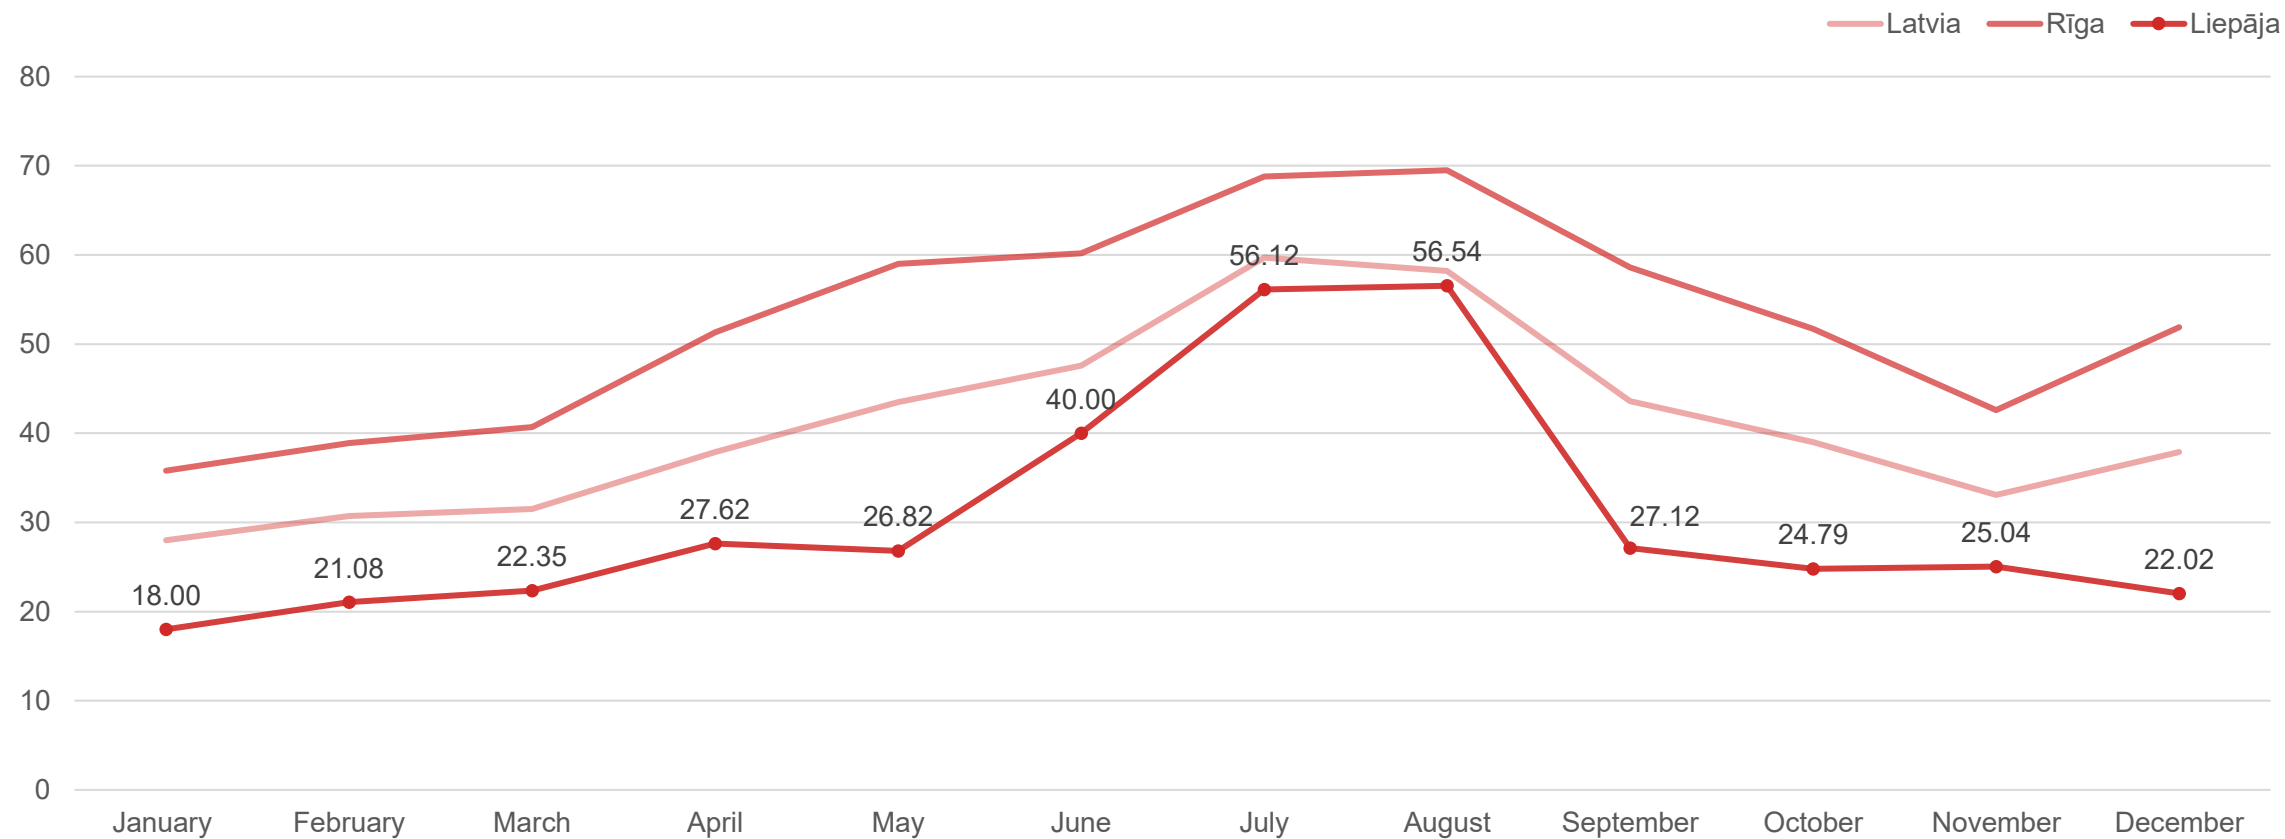

Data source: Central Statistical Bureau

Occupancy of bed places in accommodation establishments in Latvia in 2025, %