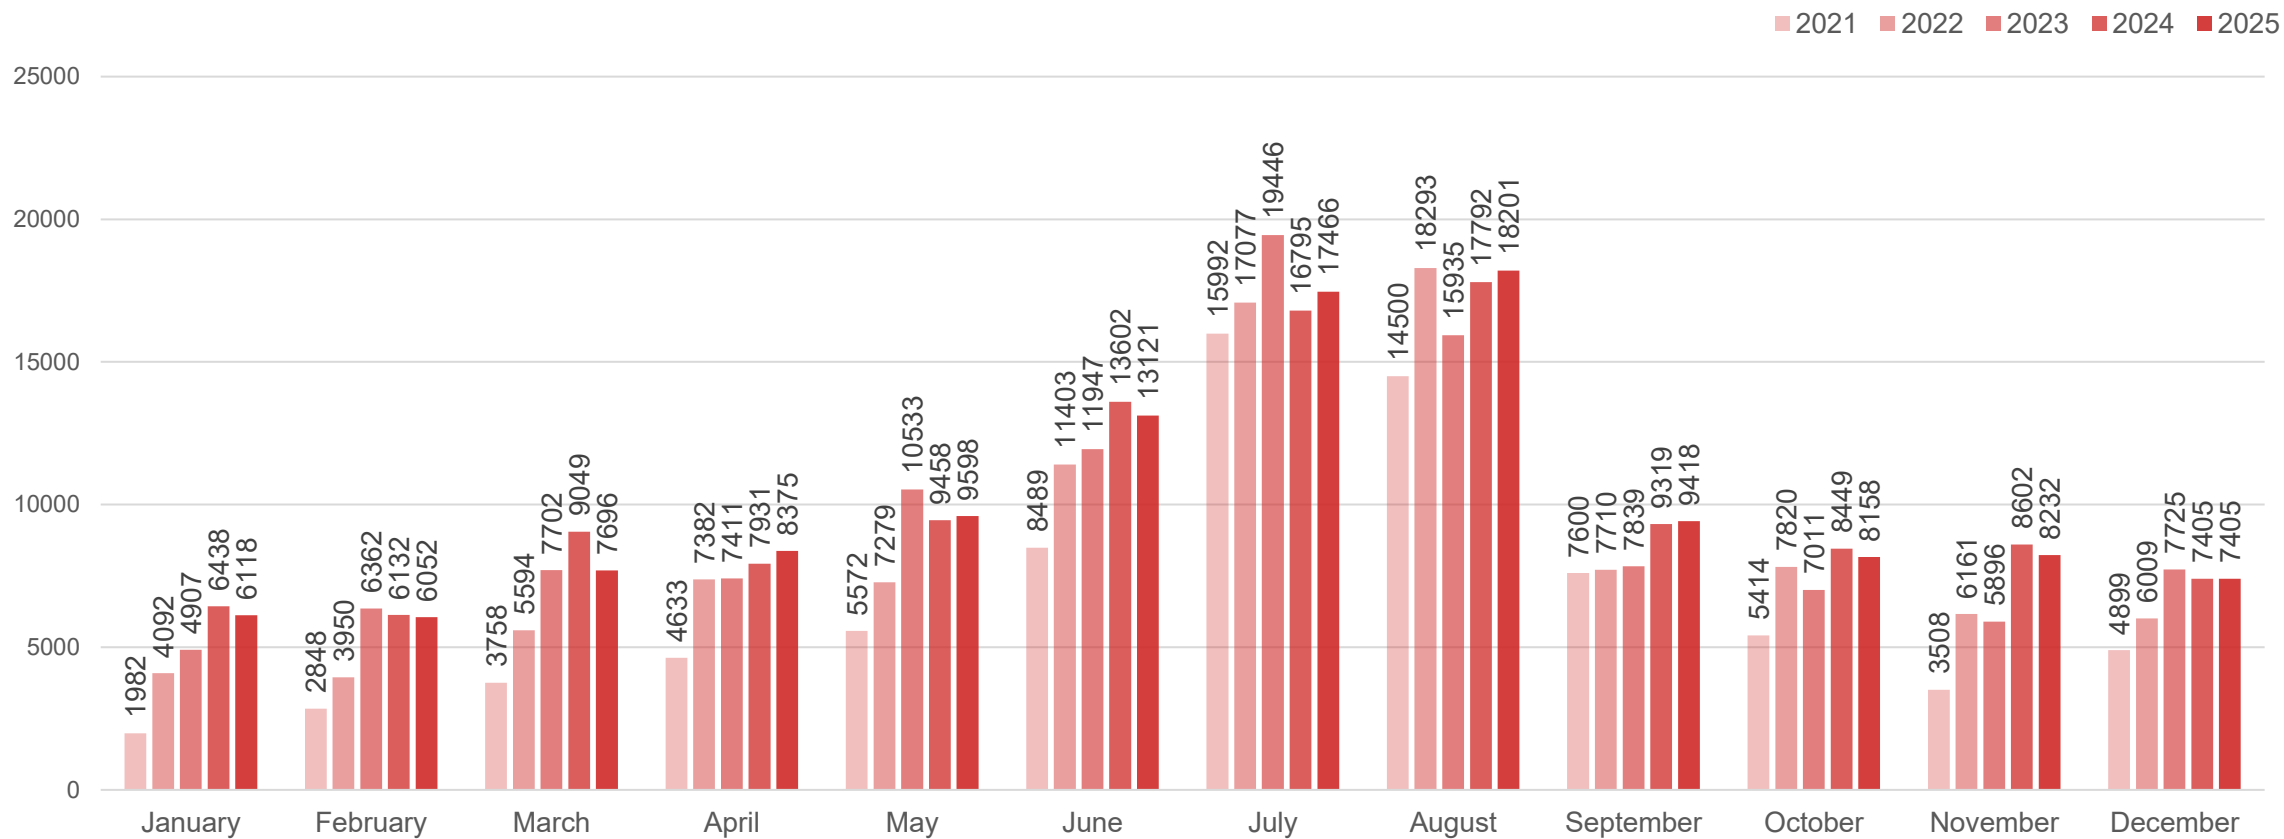

Data source: Central Statistical Bureau

Occupancy of rooms in accommodation establishments in Latvia in 2025, %

Liepāja

Data source: Central Statistical Bureau

Occupancy of bed places in accommodation establishments in Latvia in 2025, %

Data source: Central Statistical Bureau

Length of stay in accommodation establishments of Liepāja in 2025

2024

2025

Data source: Central Statistical Bureau

Breakdown of number of overnight guests in Liepāja accommodation establishments by month

Data source: Central Statistical Bureau

Monthly comparison of number of guests in Liepāja accommodation establishments

Data source: Central Statistical Bureau

Monthly comparison of number of domestic tourists in Liepāja accommodation establishments