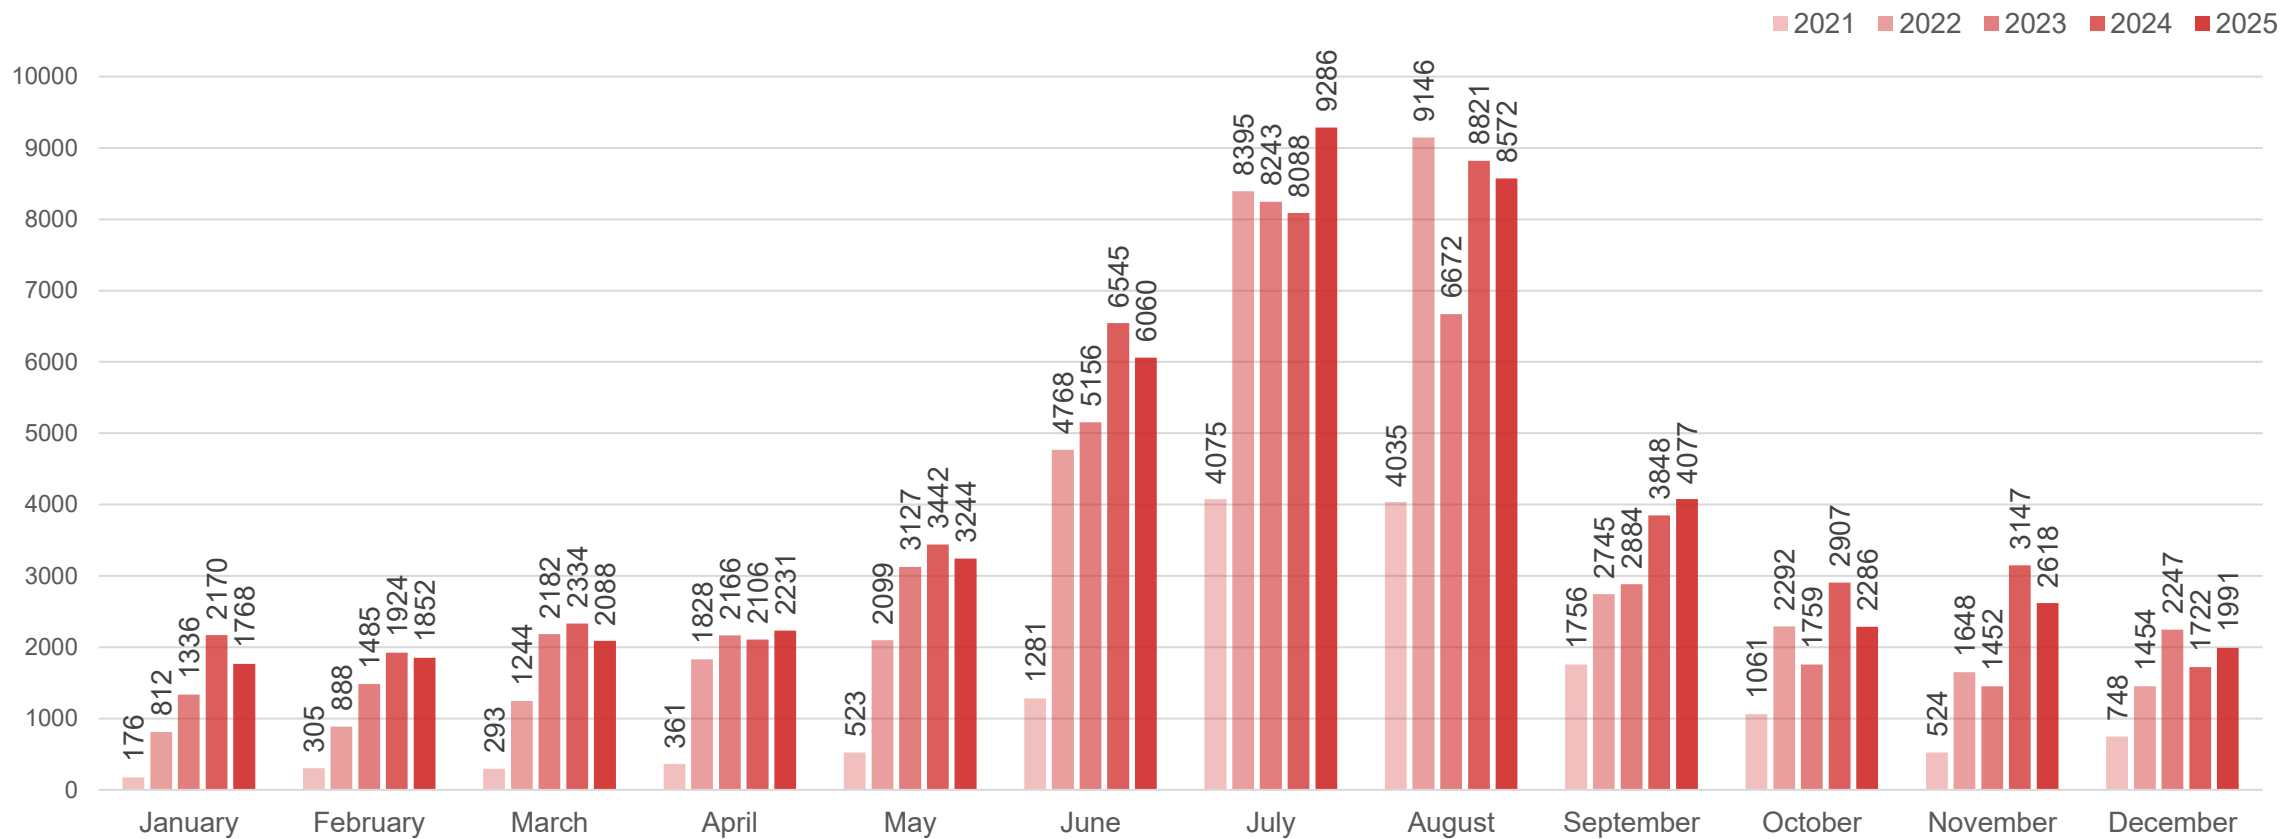

Data source: Central Statistical Bureau

Length of stay in accommodation establishments of Liepāja in 2025

2024

2025

Data source: Central Statistical Bureau

Breakdown of number of overnight guests in Liepāja accommodation establishments by month

Data source: Central Statistical Bureau

Monthly comparison of number of guests in Liepāja accommodation establishments

Data source: Central Statistical Bureau

Monthly comparison of number of domestic tourists in Liepāja accommodation establishments