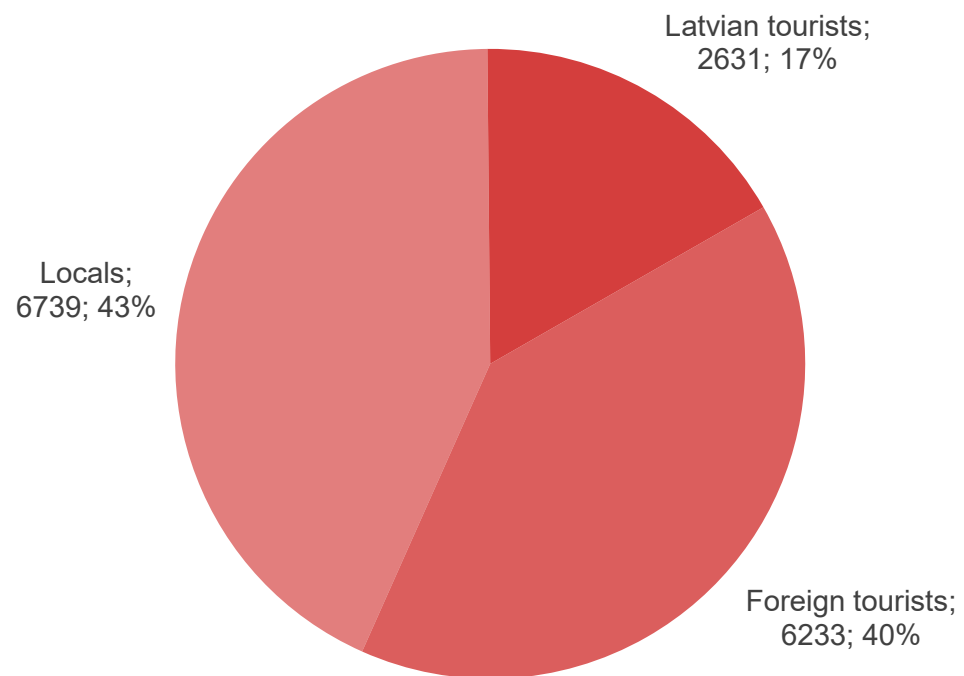

Data source: Liepāja Marina

Yachts accommodated at Liepāja Marina

Data source: Liepāja Special Economic Zone Authority

Cruise ships accommodated at Liepāja port

Data source: Liepāja Region Tourism Information Office

Data source: Liepāja Region Tourism Information Office

Excursions booked at the Tourism Information Office in 2025, by transportation mode

Data source: Liepāja Region Tourism Information Office

Number of visitors served in person at the Liepāja Region Tourism Information Office

Data source: Liepāja Region Tourism Information Office

Number of visitors served in person at the Liepāja Region Tourism Information Office

2024

2025

Data source: Liepāja Region Tourism Information Office