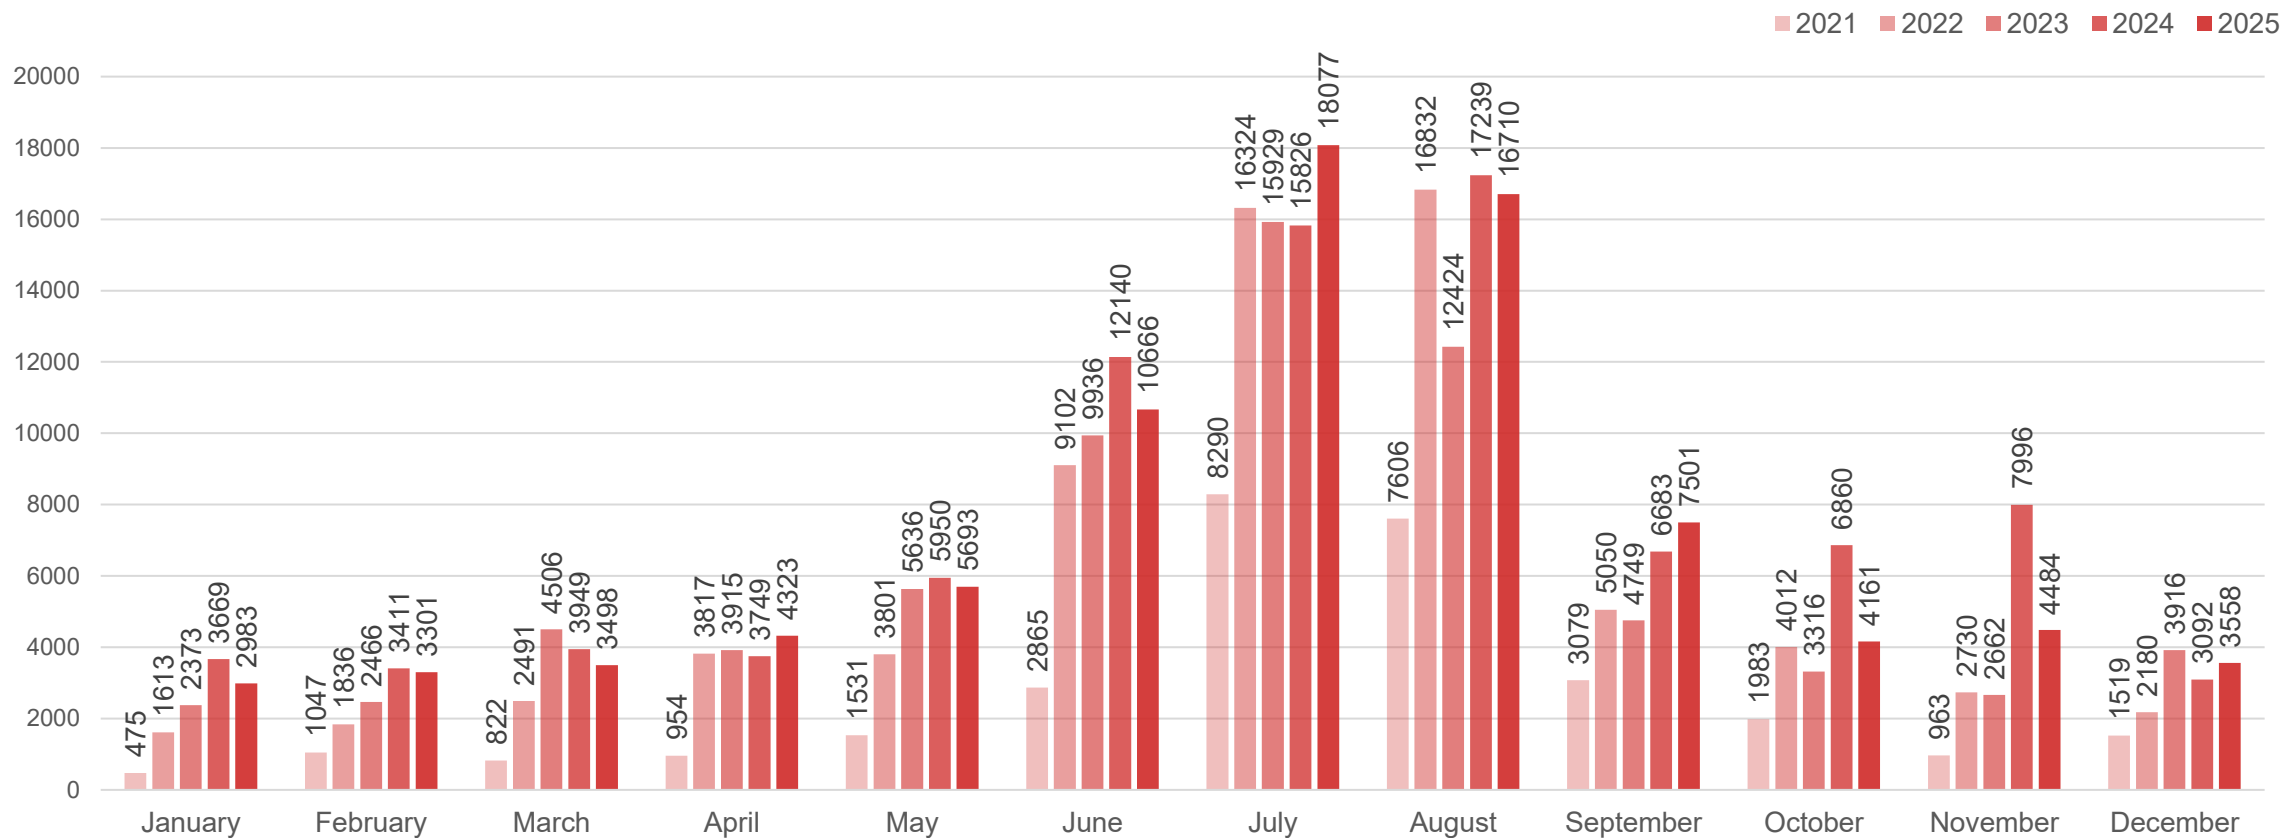

Data source: Central Statistical Bureau

Monthly comparison of number of nights spent by foreign tourists in Liepāja accommodation establishments