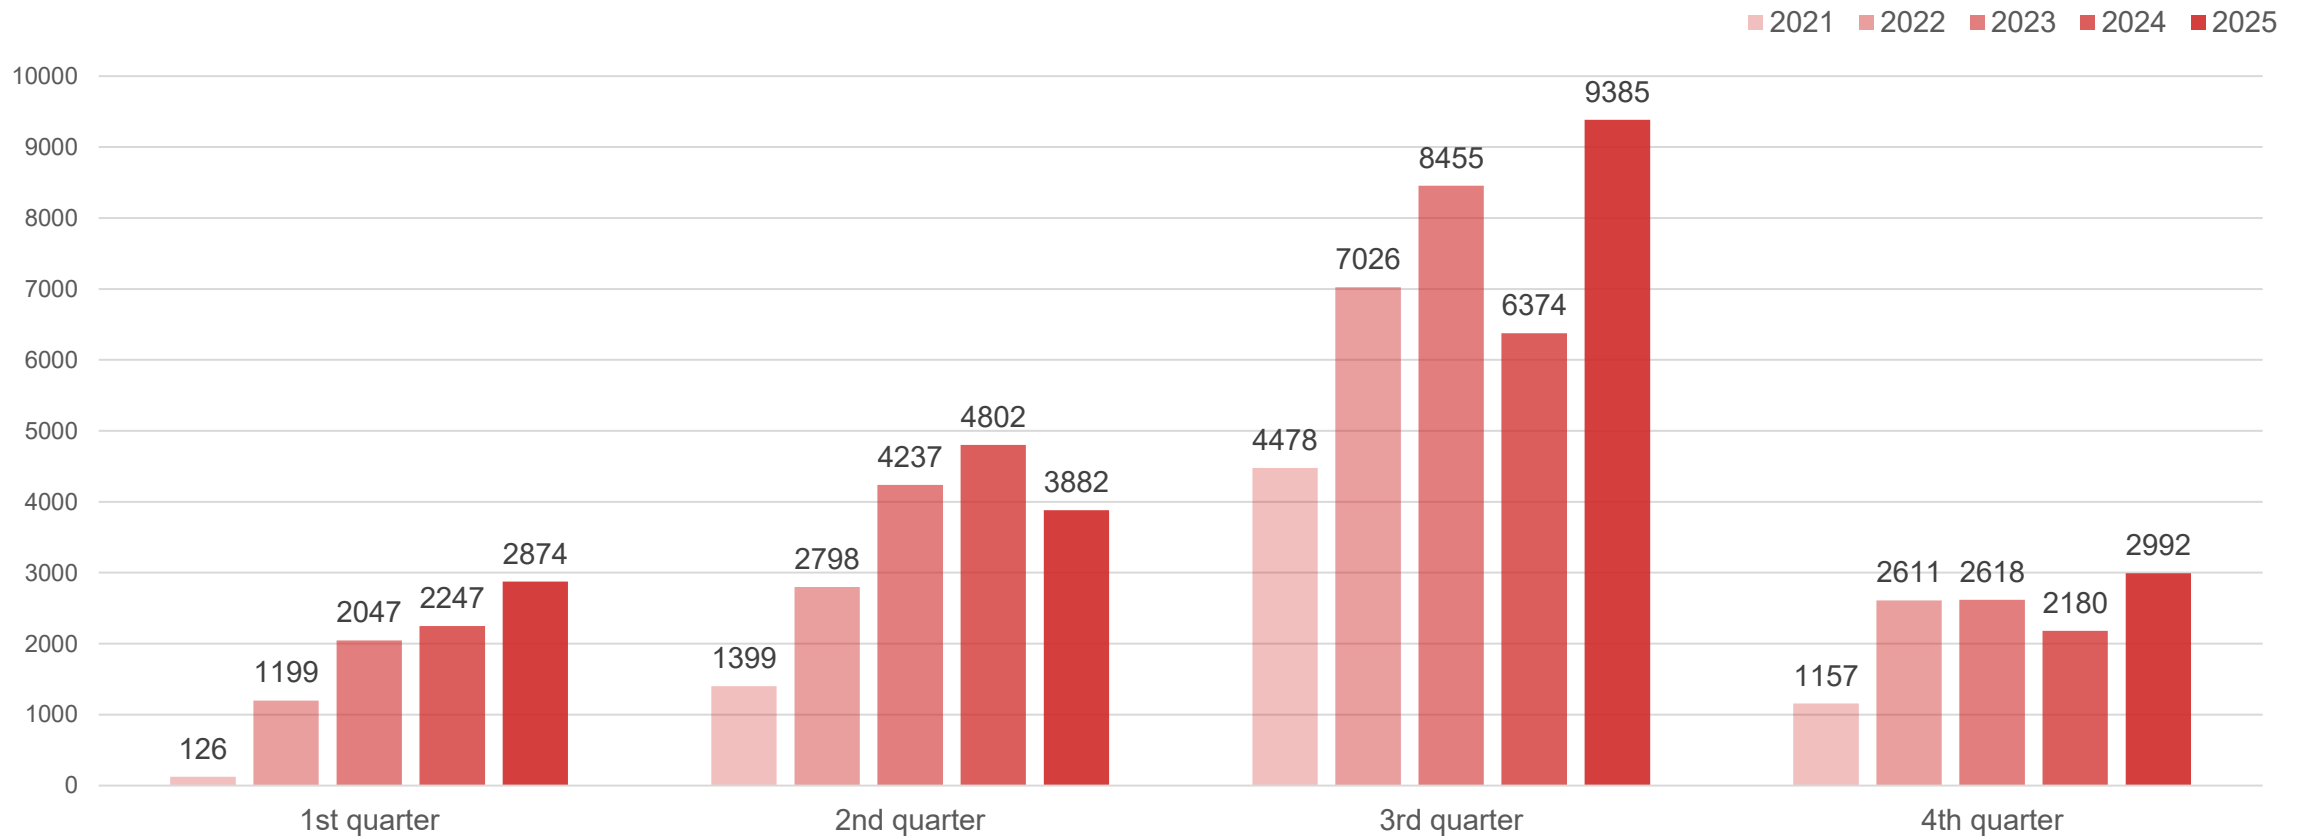

Data source: Liepāja Region Tourism Information Office

Number of visitors served in person at the Liepāja Region Tourism Information Office