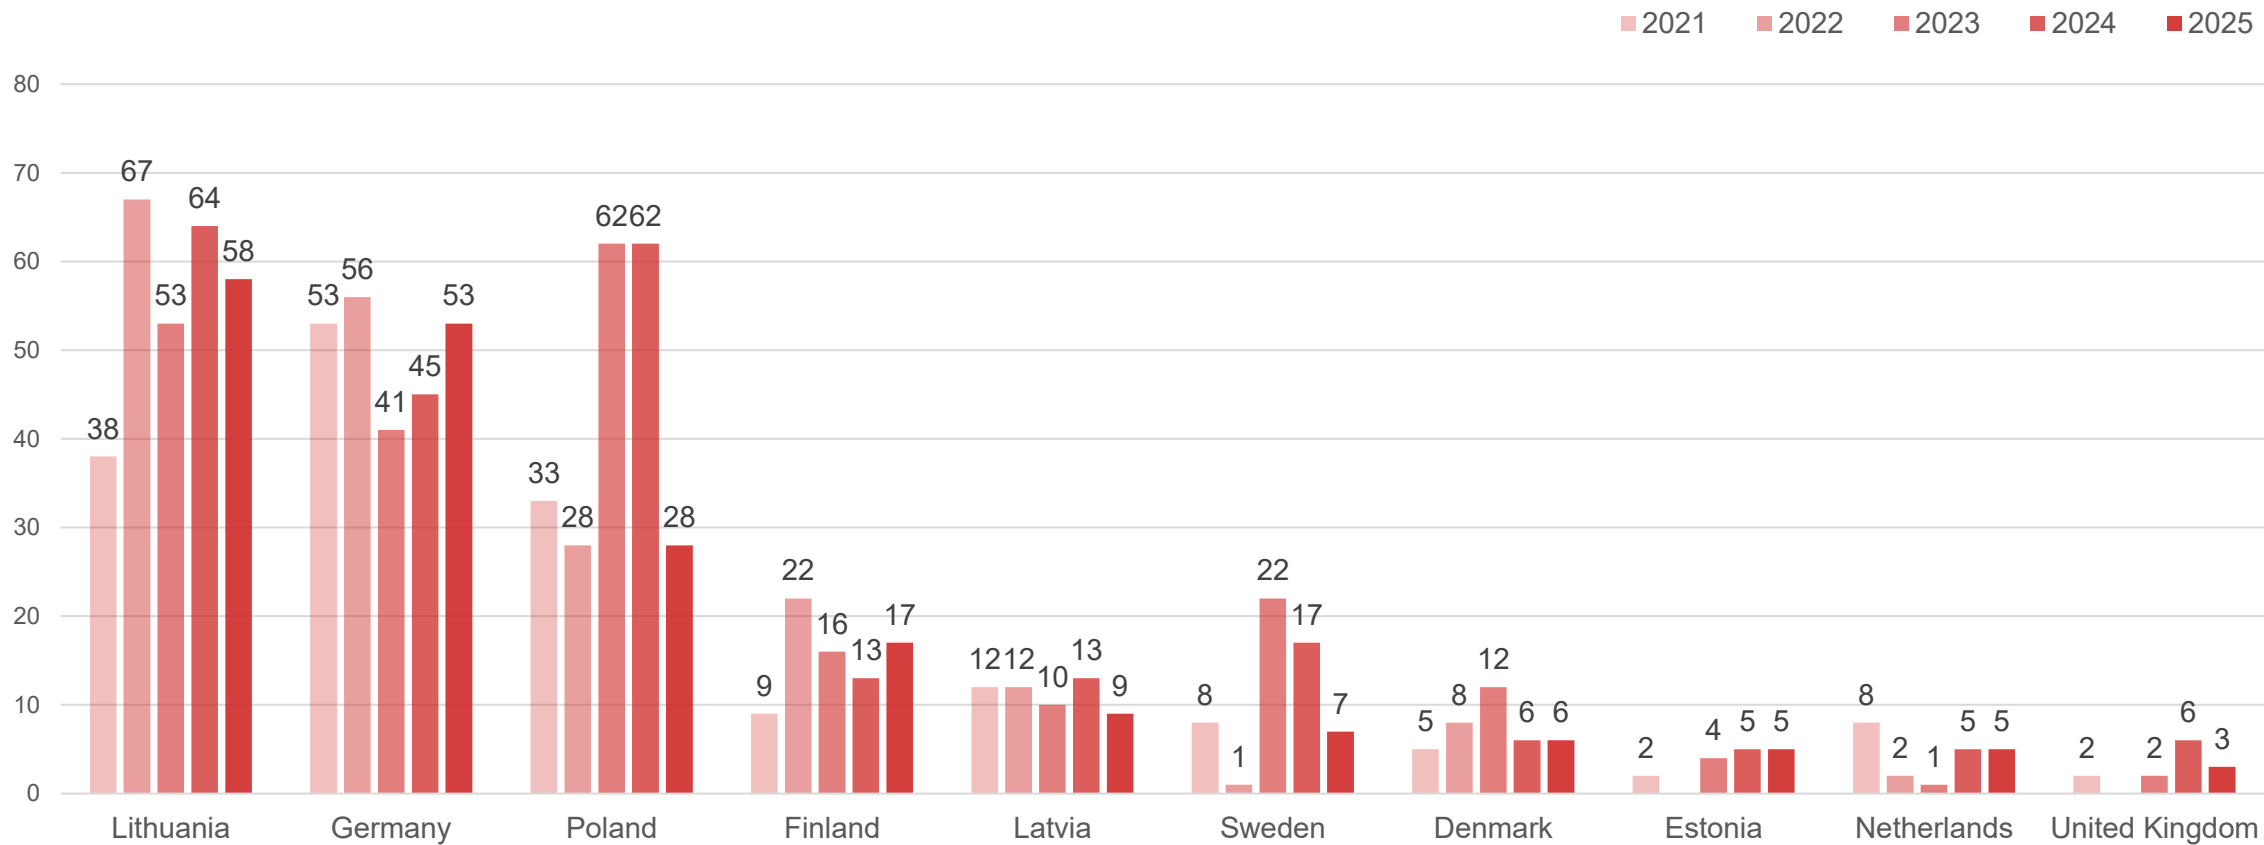

Data source: Central Statistical Bureau

Top 10 countries by number of guests at accommodation establishments in Liepāja, by month, in 2025

Data index	Fluctuation 2025/2024	Fluctuation 2025/2023
Overnight tourists (arrivals)	-0,94 %	+6,32 %
Overnight domestic tourists	-0,20 %	-0,32 %
Overnight foreign tourists	-2,08 %	+19,02 %
Spent nights	-4,56 %	+5,05 %
Nights spent by domestic tourists	-3,38 %	-2,57 %
Nights spent by foreign tourists	-6,19 %	+18,28 %
Length of stay	-0,07 nights	-0,02 nights
Length of stay of domestic tourists	-0,05 nights	-0,04 nights
Length of stay of foreign tourists	-0,08 nights	-0,01 nights

Data source: Central Statistical Bureau

Comparison of Liepāja accommodation establishments data

Liepāja

Data source: Liepāja Marina

Yachts accommodated at Liepāja Marina

Liepāja

Data source: Liepāja Marina

Yachts accommodated at Liepāja Marina

Data source: Liepāja Marina

Yachts accommodated at Liepāja Marina

Data source: Liepāja Special Economic Zone Authority

Cruise ships accommodated at Liepāja port

Data source: Liepāja Region Tourism Information Office