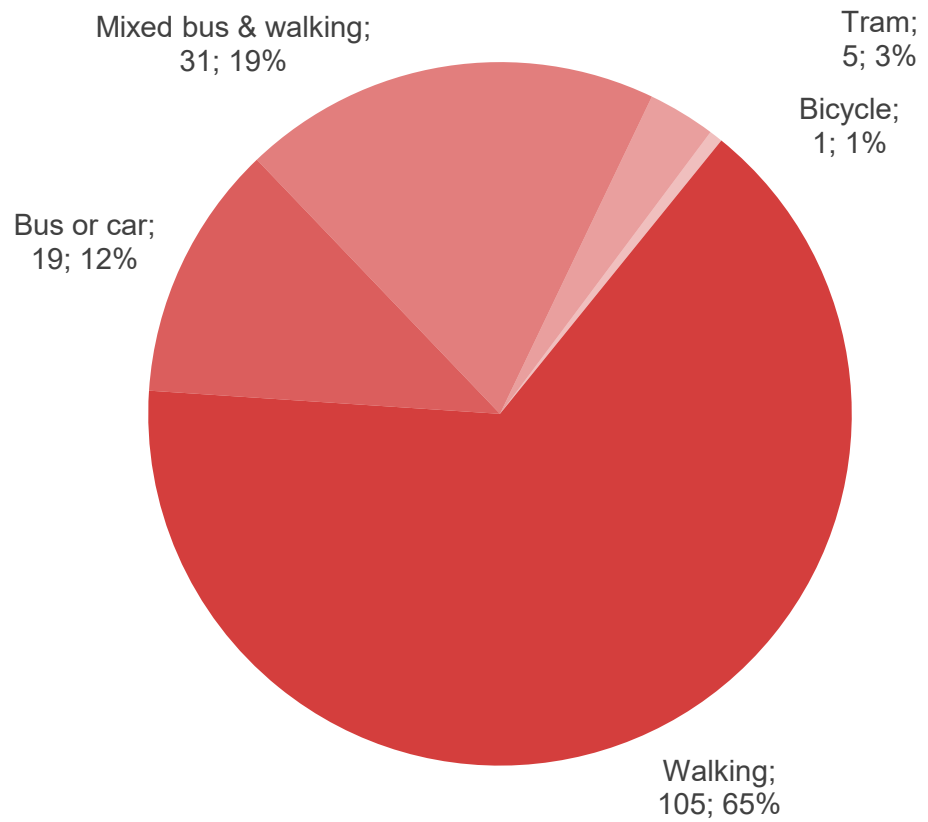

Data source: Liepāja Region Tourism Information Office

Excursions booked at the Tourism Information Office in 2025, by transportation mode

Data source: Liepāja Region Tourism Information Office

Number of visitors served in person at the Liepāja Region Tourism Information Office