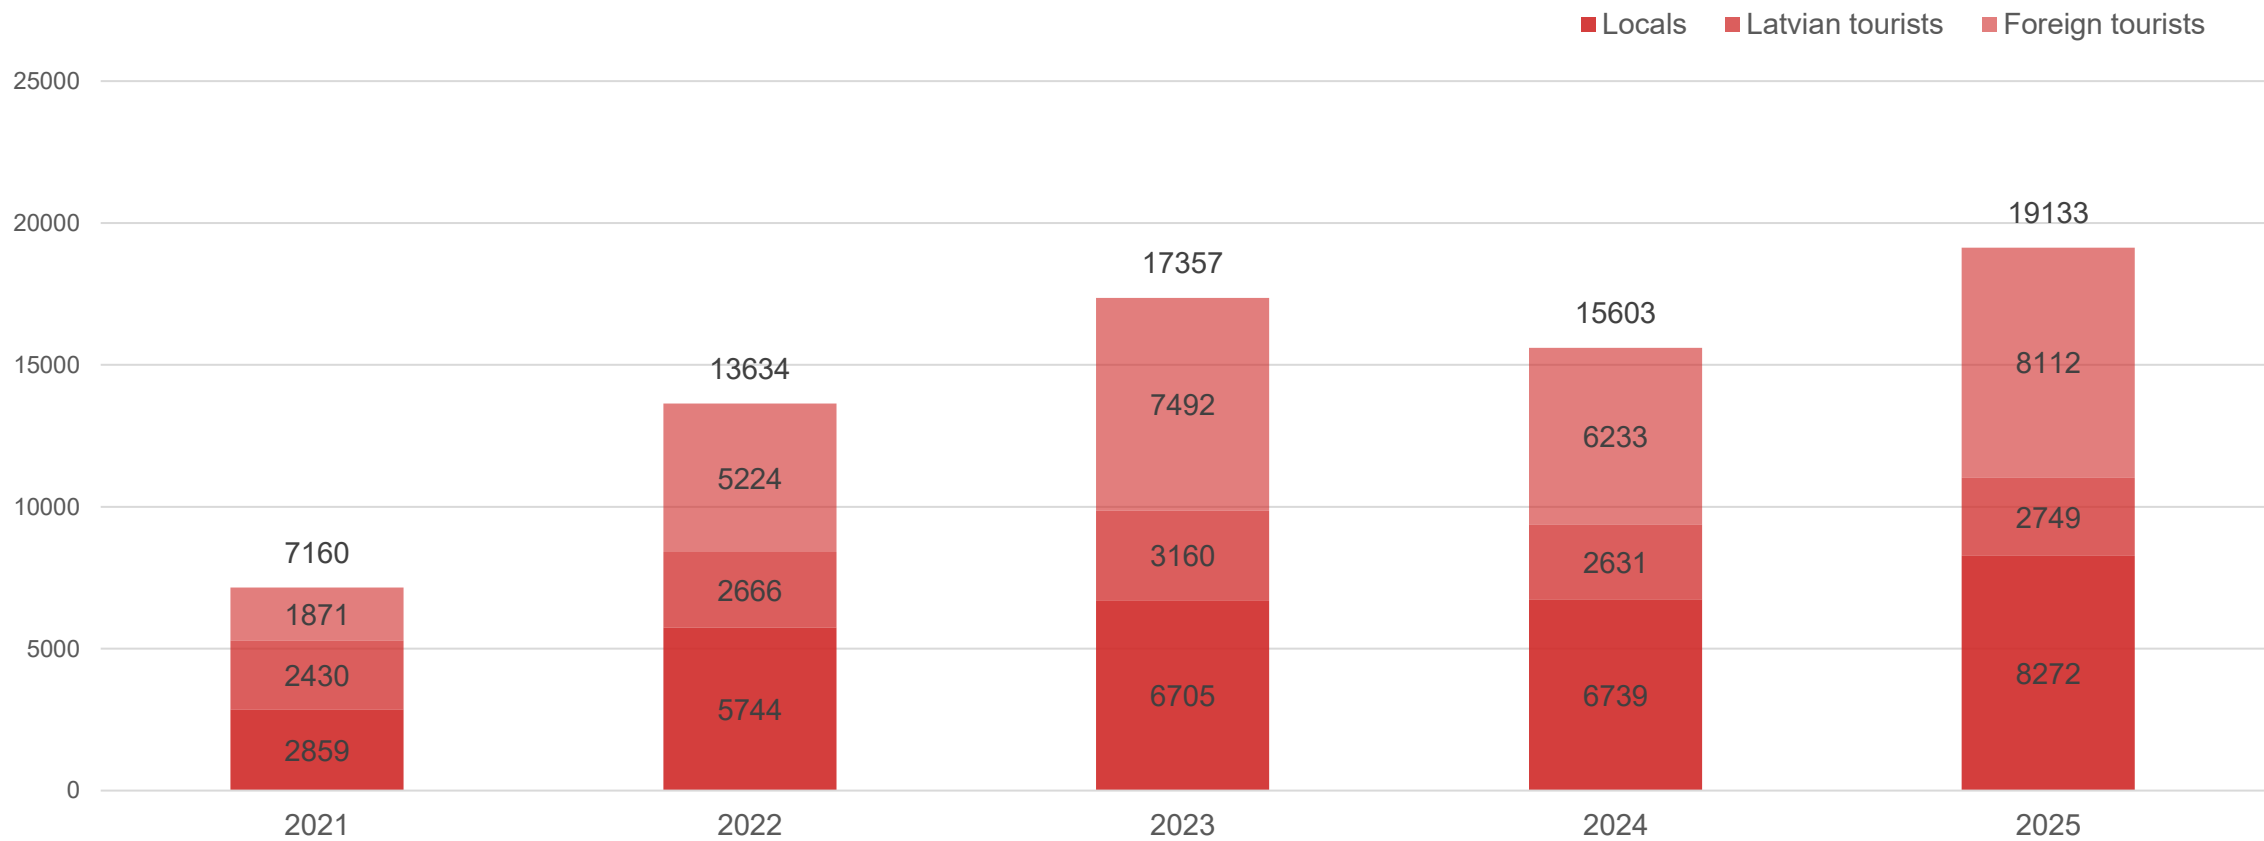

Data source: Liepāja Region Tourism Information Office

Excursions booked at the Tourism Information Office in 2025, by transportation mode

Data source: Liepāja Region Tourism Information Office

Number of visitors served in person at the Liepāja Region Tourism Information Office

Data source: Liepāja Region Tourism Information Office

Number of visitors served in person at the Liepāja Region Tourism Information Office

2024

2025

Data source: Liepāja Region Tourism Information Office