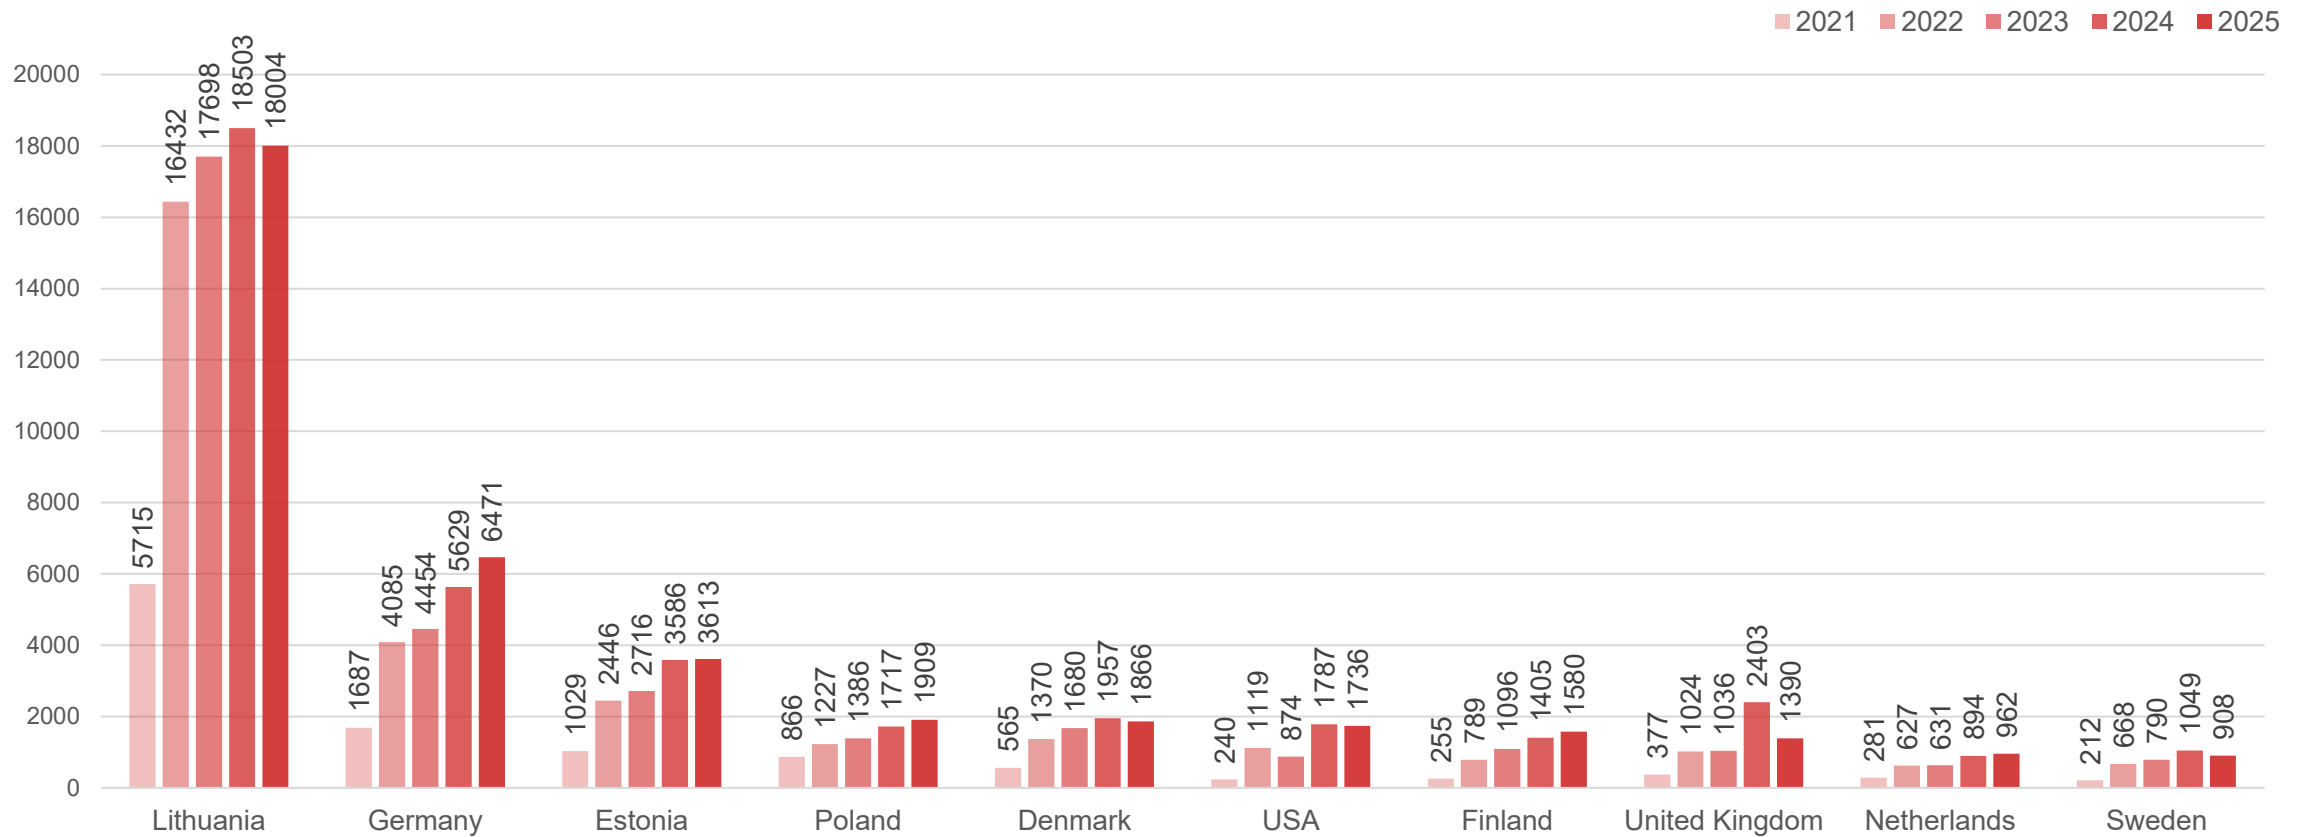

Data source: Central Statistical Bureau

Top 10 countries of guests in Liepāja accommodation establishments by number of guests