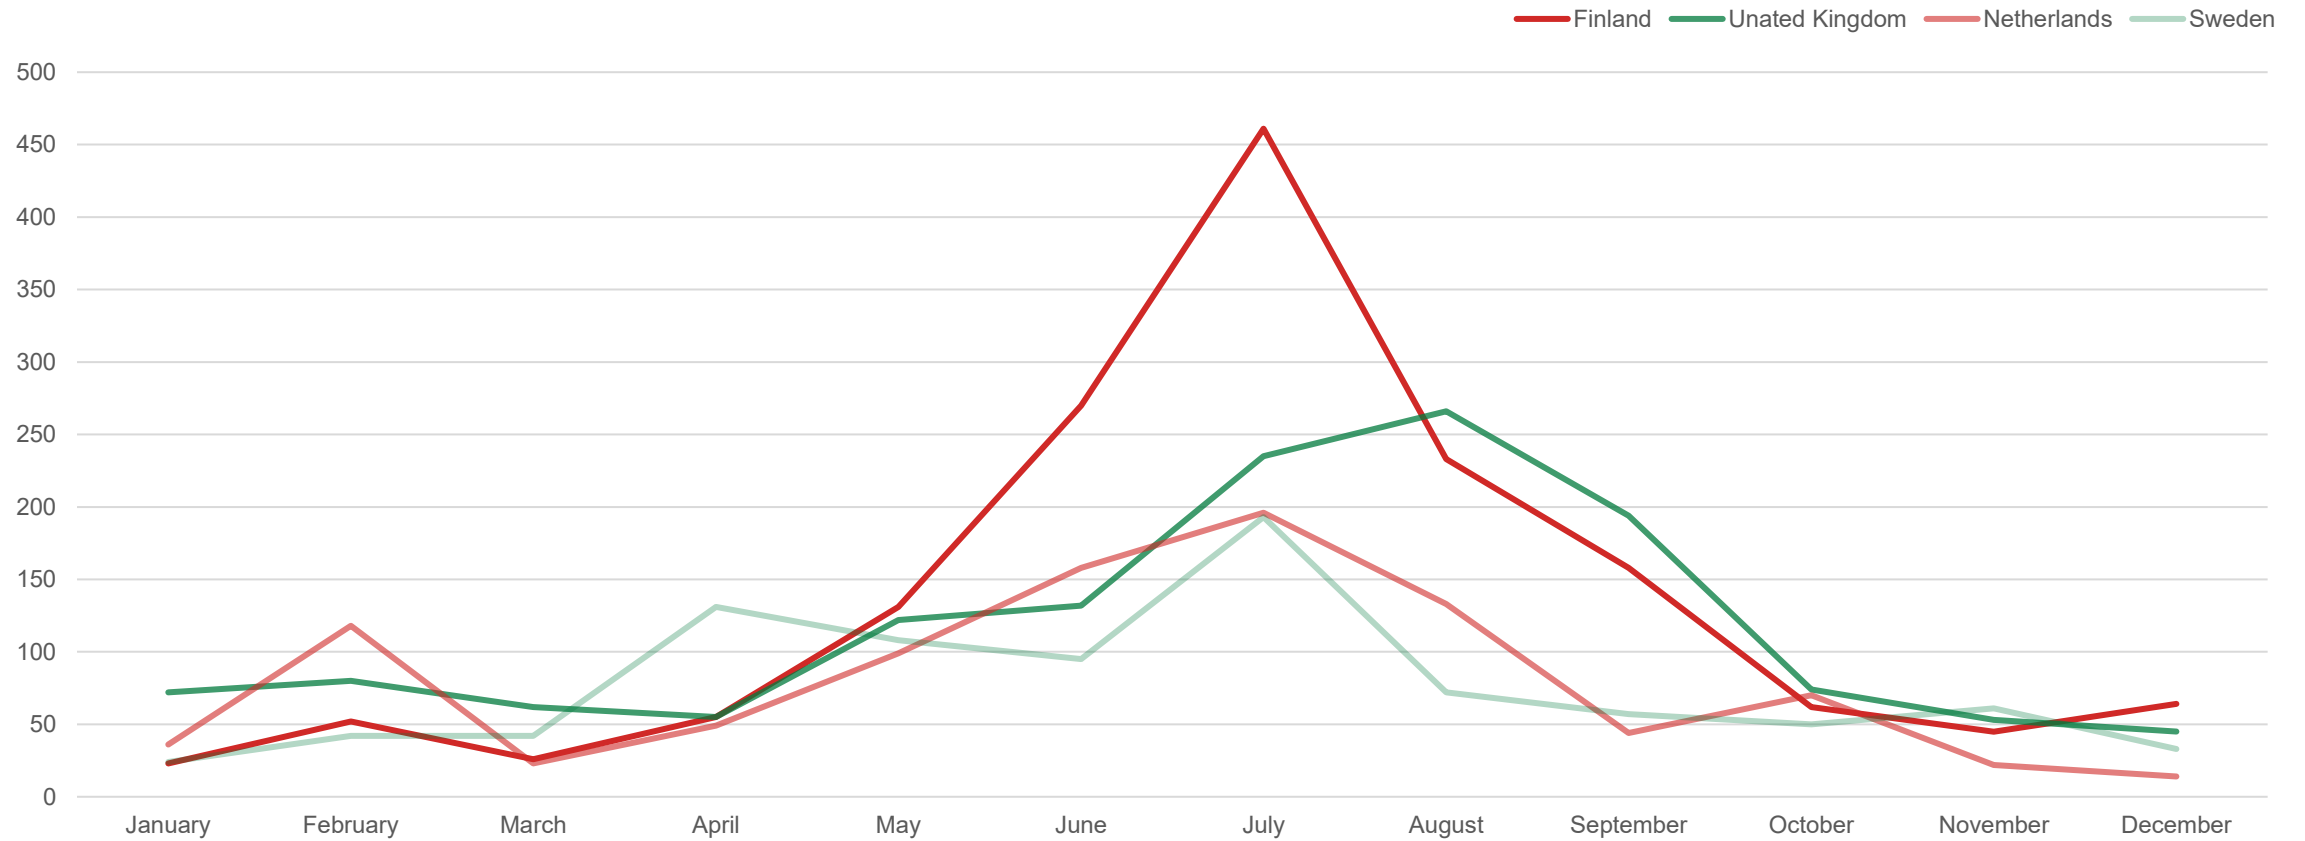

Data source: Central Statistical Bureau

Top 10 countries of guests in Liepāja accommodation establishments by number of guests

Data source: Central Statistical Bureau

Top 10 countries of guests in Liepāja accommodation establishments by number of nights spent

Data source: Central Statistical Bureau

Top 10 countries by number of guests in Liepāja accommodation establishments, by month, in 2025

Data source: Central Statistical Bureau

Top 10 countries by number of guests at accommodation establishments in Liepāja, by month, in 2025

Data source: Central Statistical Bureau

Top 10 countries by number of guests at accommodation establishments in Liepāja, by month, in 2025

Data index	Fluctuation 2025/2024	Fluctuation 2025/2023
Overnight tourists (arrivals)	-0,94 %	+6,32 %
Overnight domestic tourists	-0,20 %	-0,32 %
Overnight foreign tourists	-2,08 %	+19,02 %
Spent nights	-4,56 %	+5,05 %
Nights spent by domestic tourists	-3,38 %	-2,57 %
Nights spent by foreign tourists	-6,19 %	+18,28 %
Length of stay	-0,07 nights	-0,02 nights
Length of stay of domestic tourists	-0,05 nights	-0,04 nights
Length of stay of foreign tourists	-0,08 nights	-0,01 nights