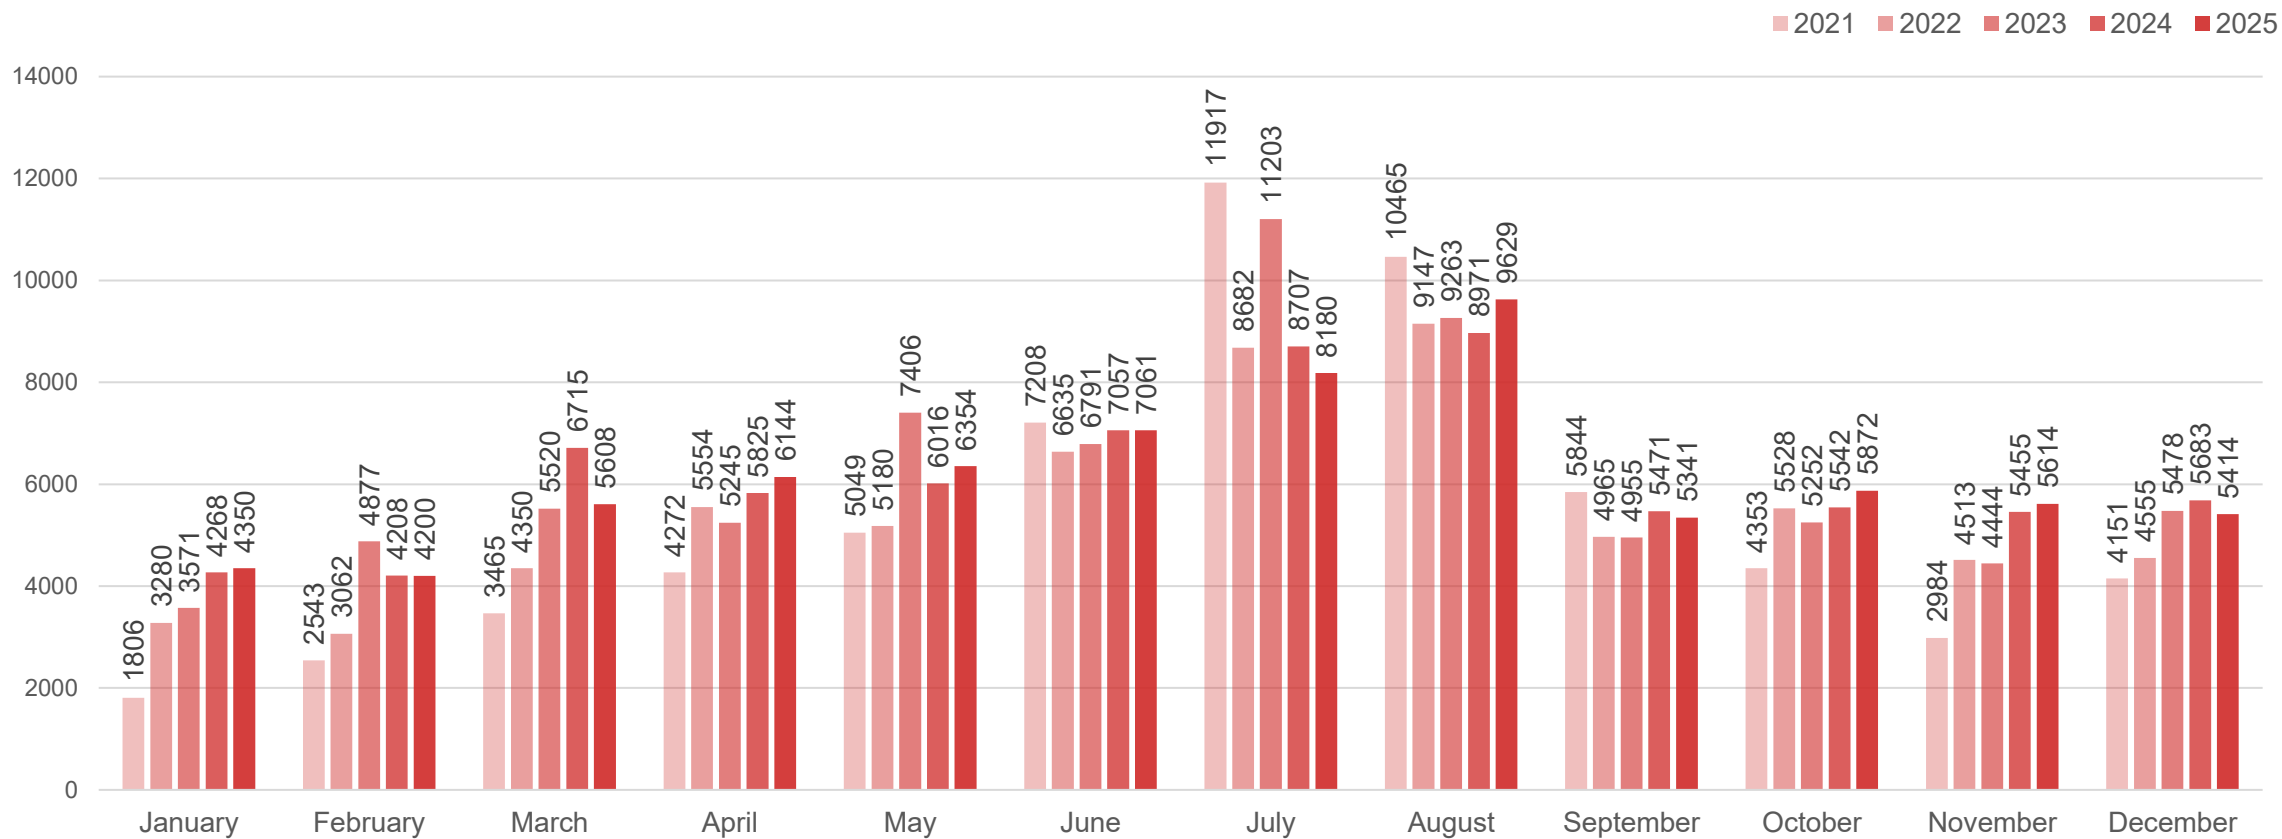

Data source: Central Statistical Bureau

Occupancy of rooms in accommodation establishments in Latvia in 2025, %

Liepāja

Data source: Central Statistical Bureau

Occupancy of bed places in accommodation establishments in Latvia in 2025, %

Data source: Central Statistical Bureau

Length of stay in accommodation establishments of Liepāja in 2025

2024

2025

Data source: Central Statistical Bureau

Breakdown of number of overnight guests in Liepāja accommodation establishments by month

Data source: Central Statistical Bureau

Monthly comparison of number of guests in Liepāja accommodation establishments

Data source: Central Statistical Bureau

Monthly comparison of number of domestic tourists in Liepāja accommodation establishments