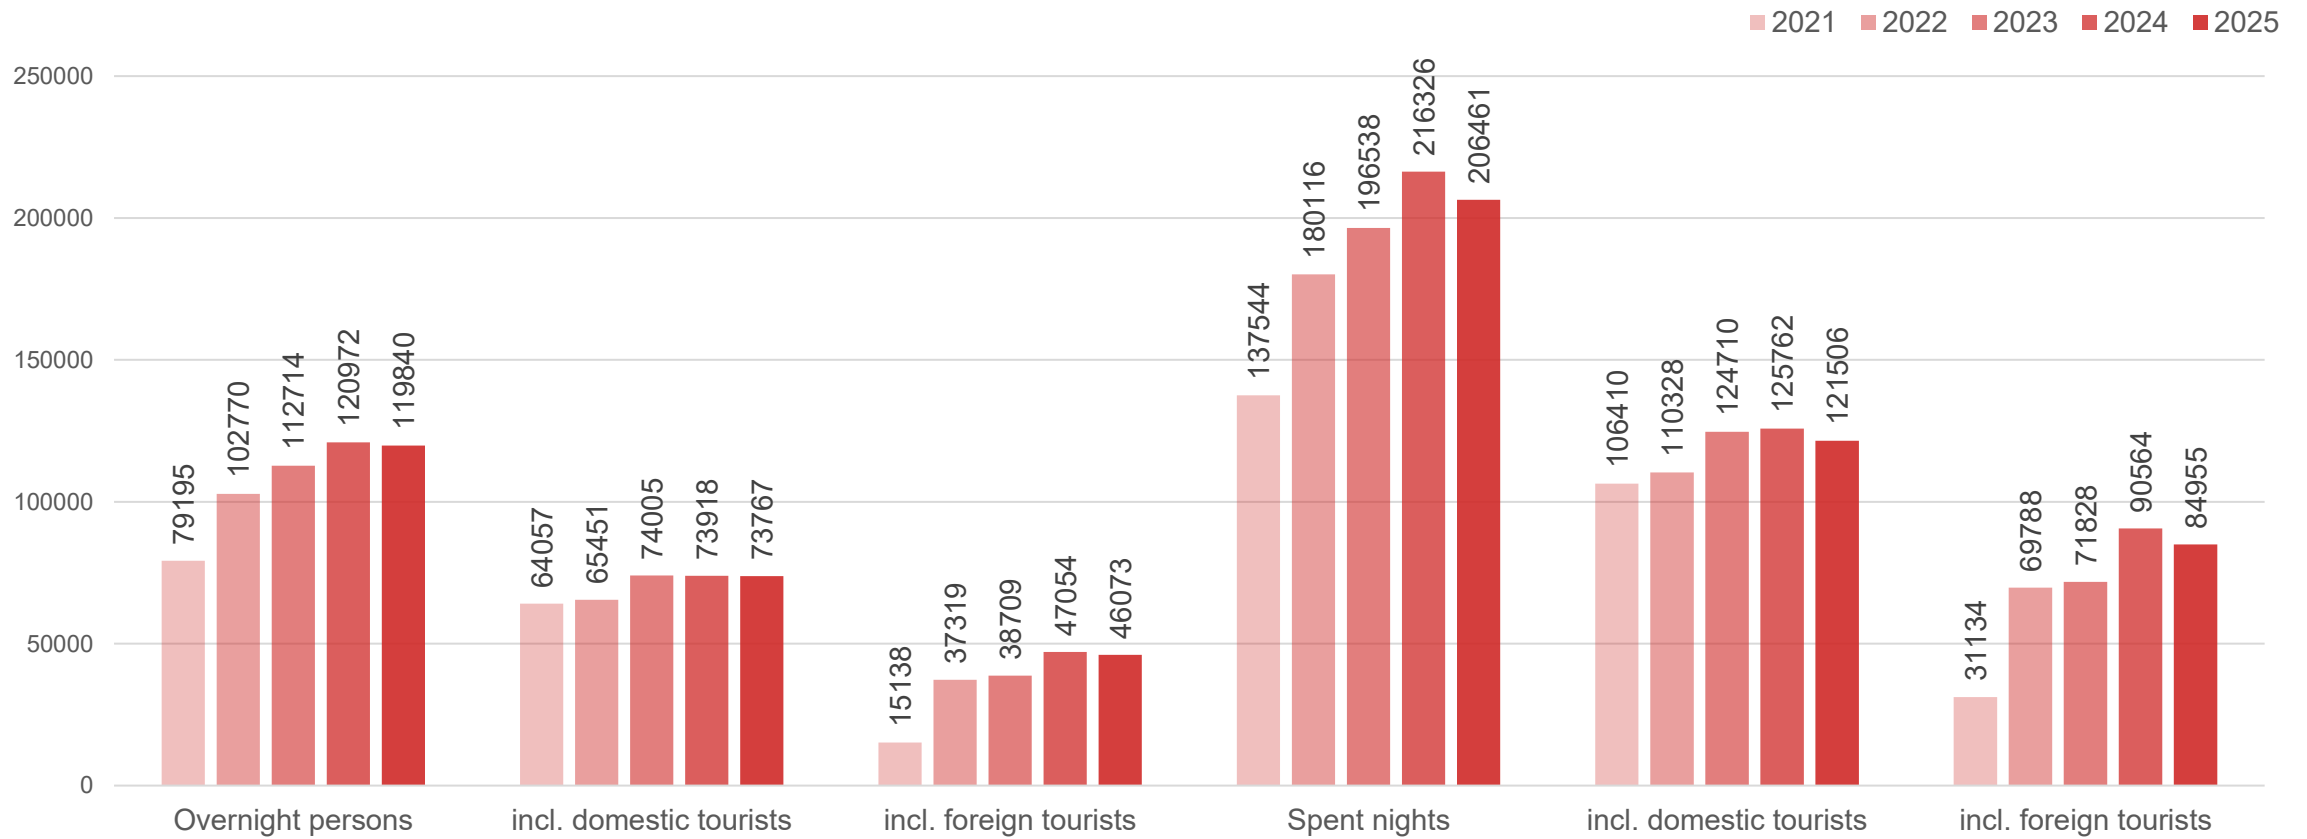

Tourism statistics in Liepāja 2025

Liepāja 

Data source: Central Statistical Bureau

Yearly dynamics in number of overnight tourists and spent nights in Liepāja

Data source: Central Statistical Bureau

Number of overnight tourists and nights spent in Liepāja accommodation establishments

Data source: Central Statistical Bureau

Quarterly comparison of number of overnight guests in Liepāja accommodation establishments

Data source: Central Statistical Bureau

Quarterly comparison of number of domestic overnight guests in Liepāja accommodation establishments