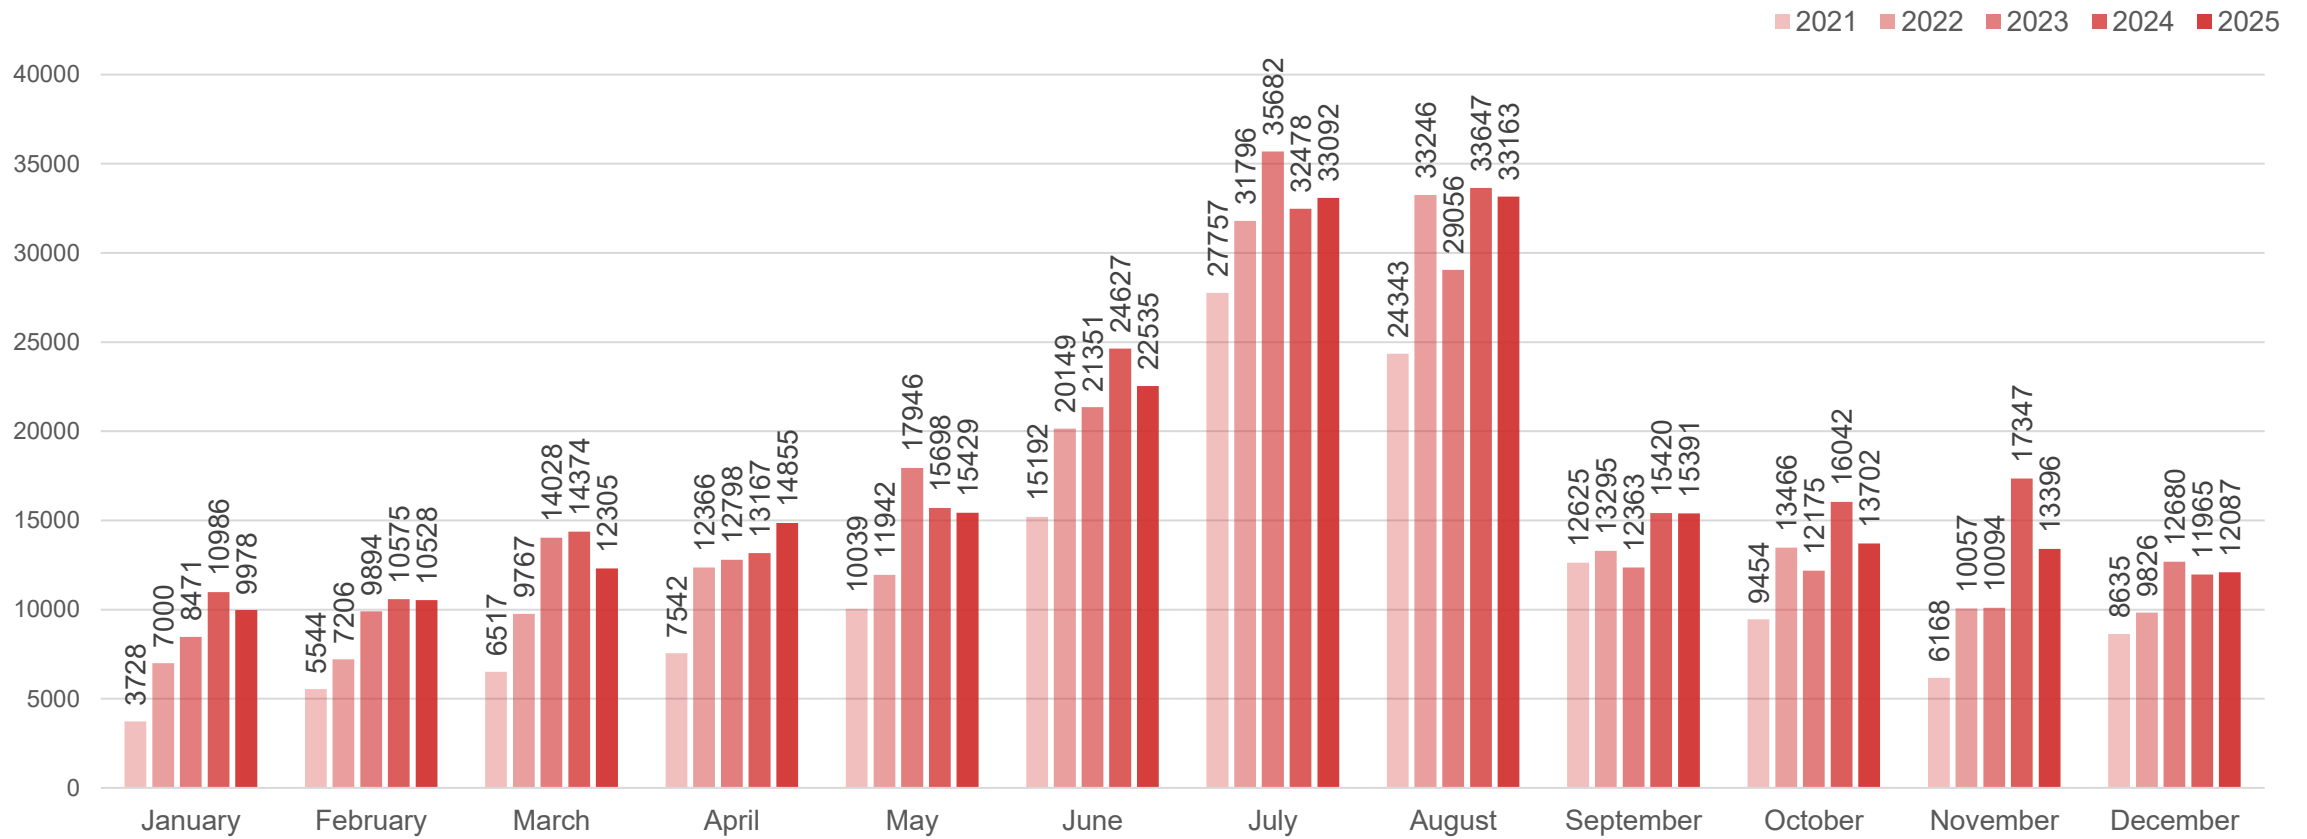

Data source: Central Statistical Bureau

Monthly comparison of nights spent in Liepāja accommodation establishments