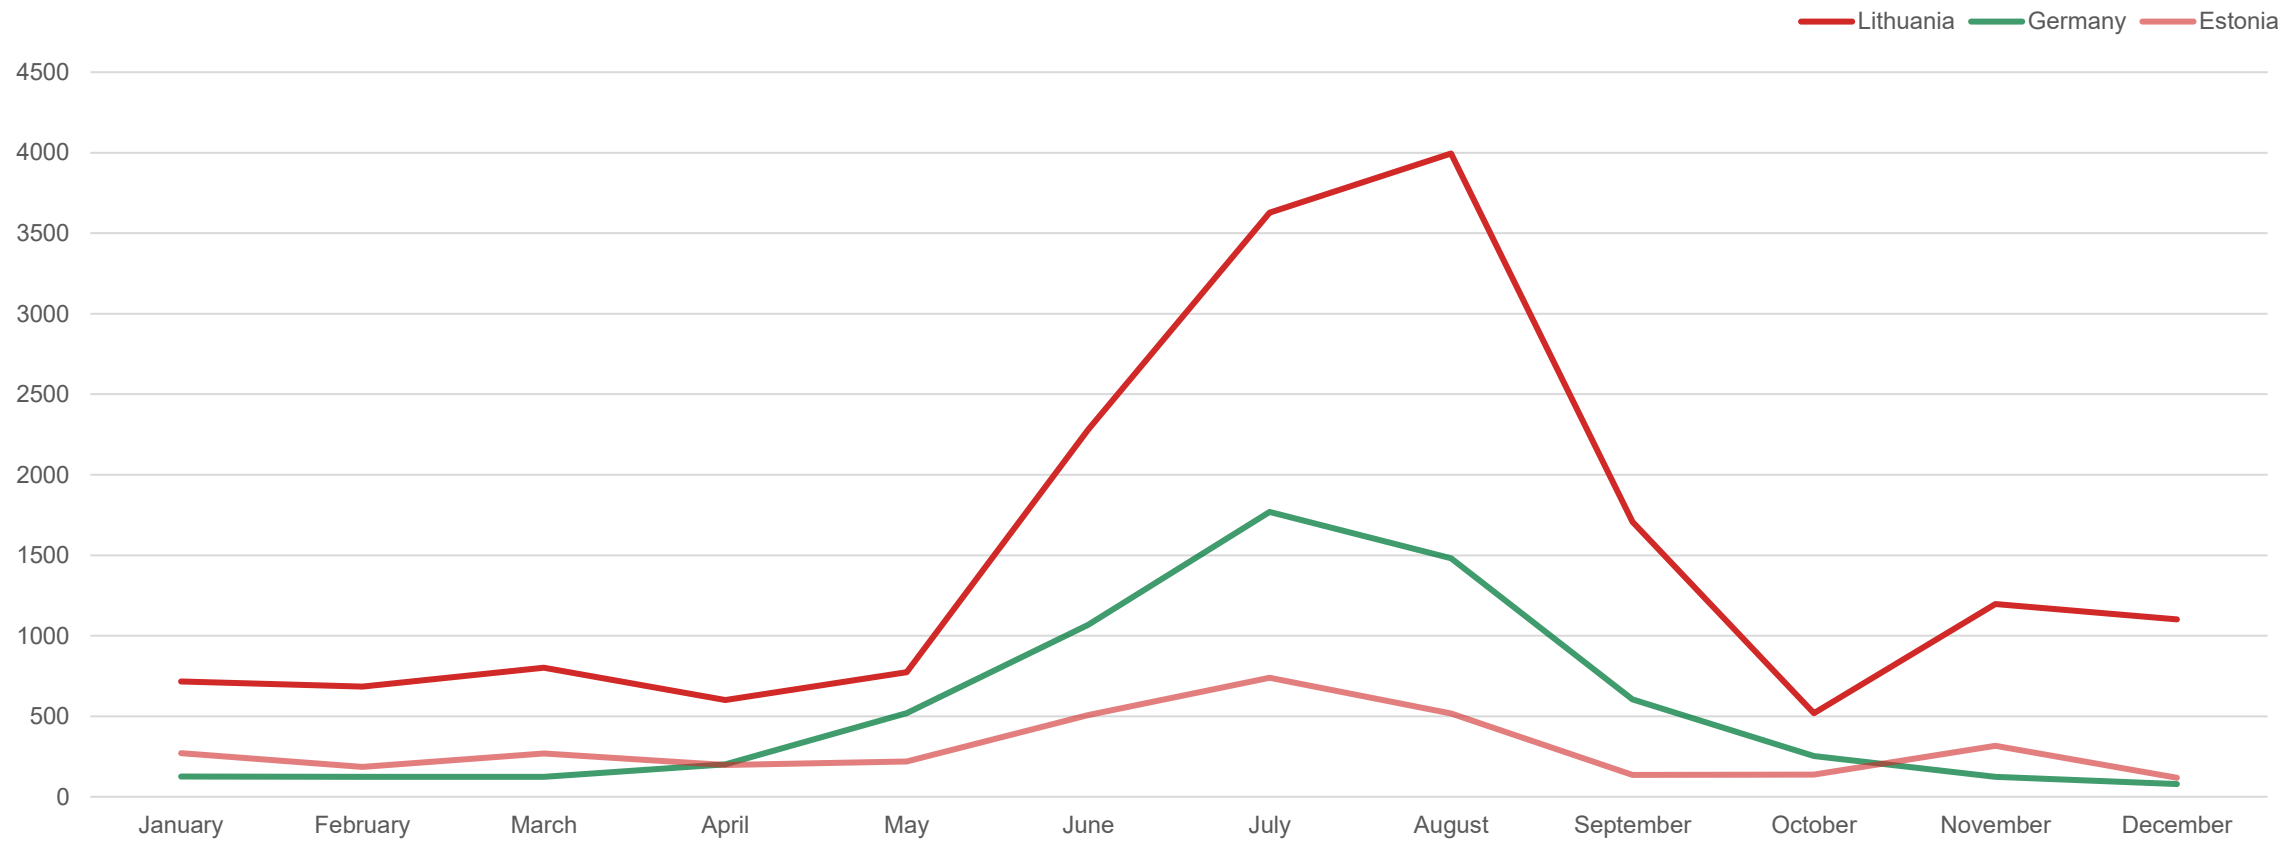

Data source: Central Statistical Bureau

Top 10 countries of guests in Liepāja accommodation establishments by number of guests

Data source: Central Statistical Bureau

Top 10 countries of guests in Liepāja accommodation establishments by number of nights spent

Data source: Central Statistical Bureau

Top 10 countries by number of guests in Liepāja accommodation establishments, by month, in 2025

Data source: Central Statistical Bureau

Top 10 countries by number of guests at accommodation establishments in Liepāja, by month, in 2025

Data source: Central Statistical Bureau

Top 10 countries by number of guests at accommodation establishments in Liepāja, by month, in 2025

Data index	Fluctuation 2025/2024	Fluctuation 2025/2023
Overnight tourists (arrivals)	-0,94 %	+6,32 %
Overnight domestic tourists	-0,20 %	-0,32 %
Overnight foreign tourists	-2,08 %	+19,02 %
Spent nights	-4,56 %	+5,05 %
Nights spent by domestic tourists	-3,38 %	-2,57 %
Nights spent by foreign tourists	-6,19 %	+18,28 %
Length of stay	-0,07 nights	-0,02 nights
Length of stay of domestic tourists	-0,05 nights	-0,04 nights
Length of stay of foreign tourists	-0,08 nights	-0,01 nights