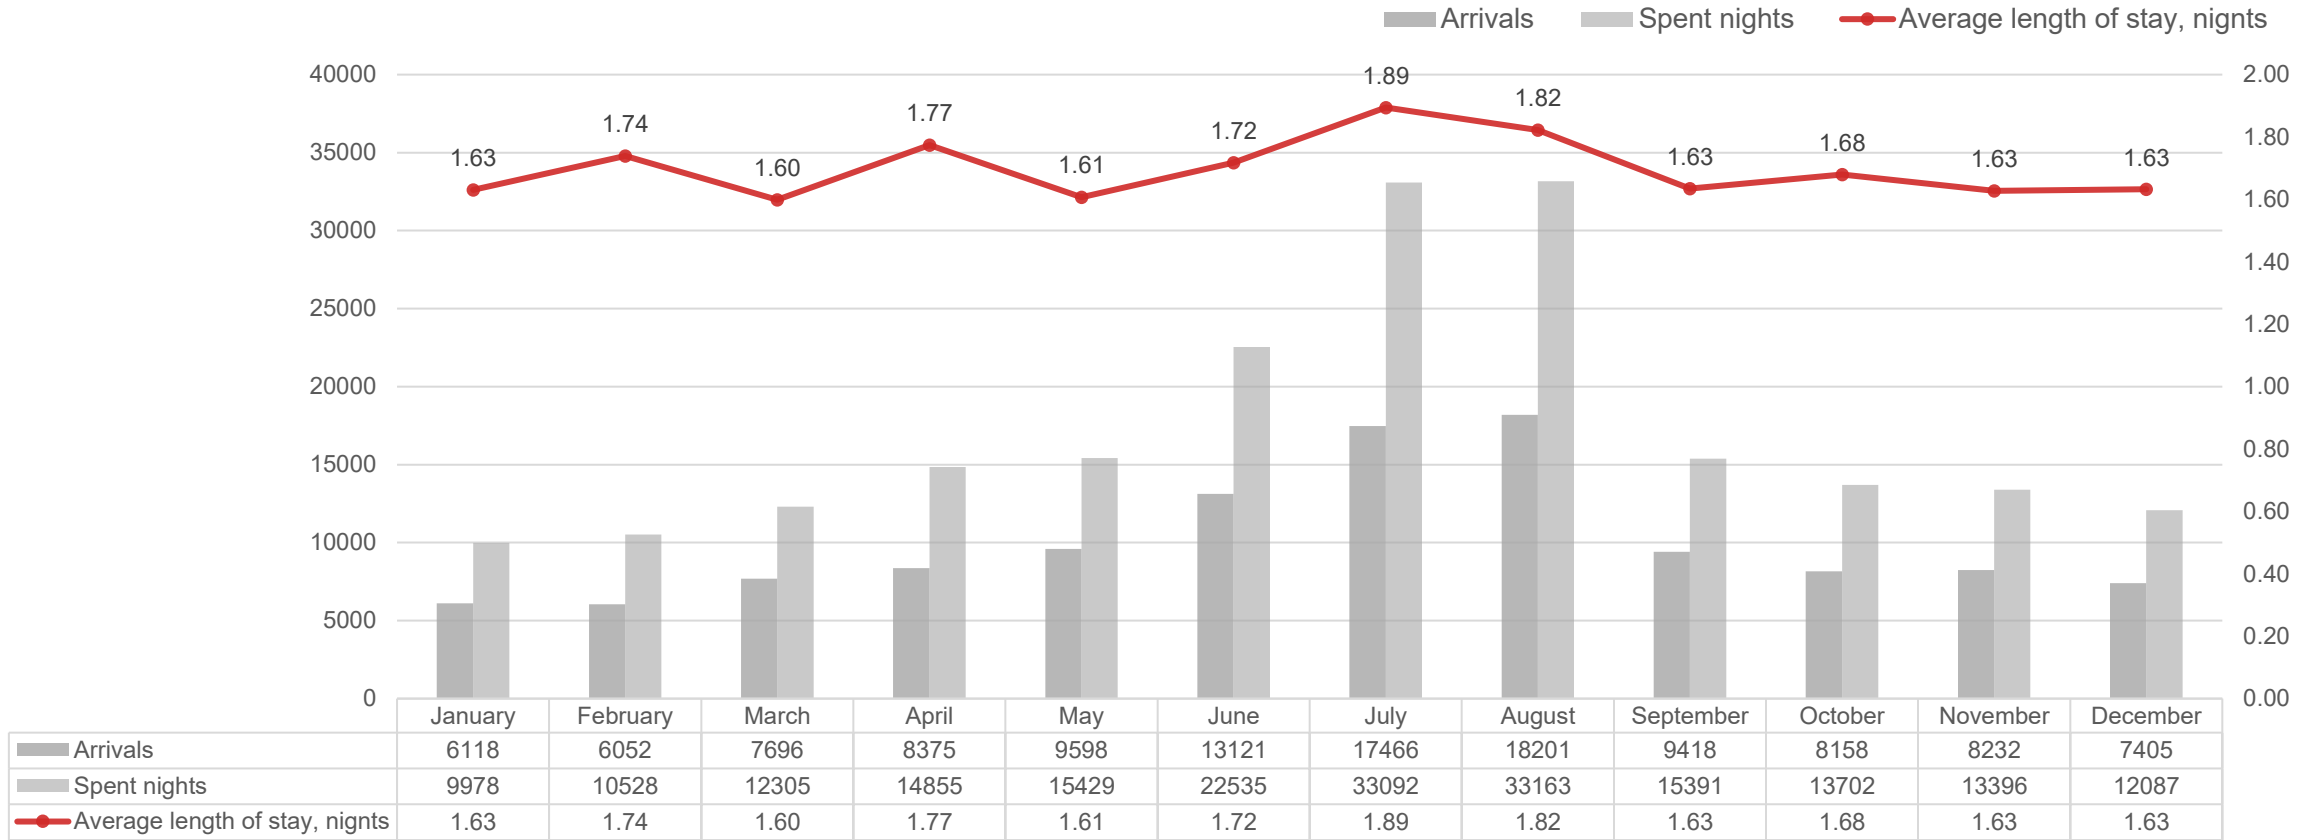

Data source: Central Statistical Bureau

Comparison of nights spent in Liepāja accommodation establishments by domestic tourists

Data source: Central Statistical Bureau

Comparison of nights spent in Liepāja accommodation establishments by foreign tourists

Data source: Central Statistical Bureau

Occupancy of rooms in accommodation establishments in Latvia in 2025, %

Liepāja

Data source: Central Statistical Bureau

Occupancy of bed places in accommodation establishments in Latvia in 2025, %

Data source: Central Statistical Bureau

Length of stay in accommodation establishments of Liepāja in 2025

2024

2025

Data source: Central Statistical Bureau

Breakdown of number of overnight guests in Liepāja accommodation establishments by month