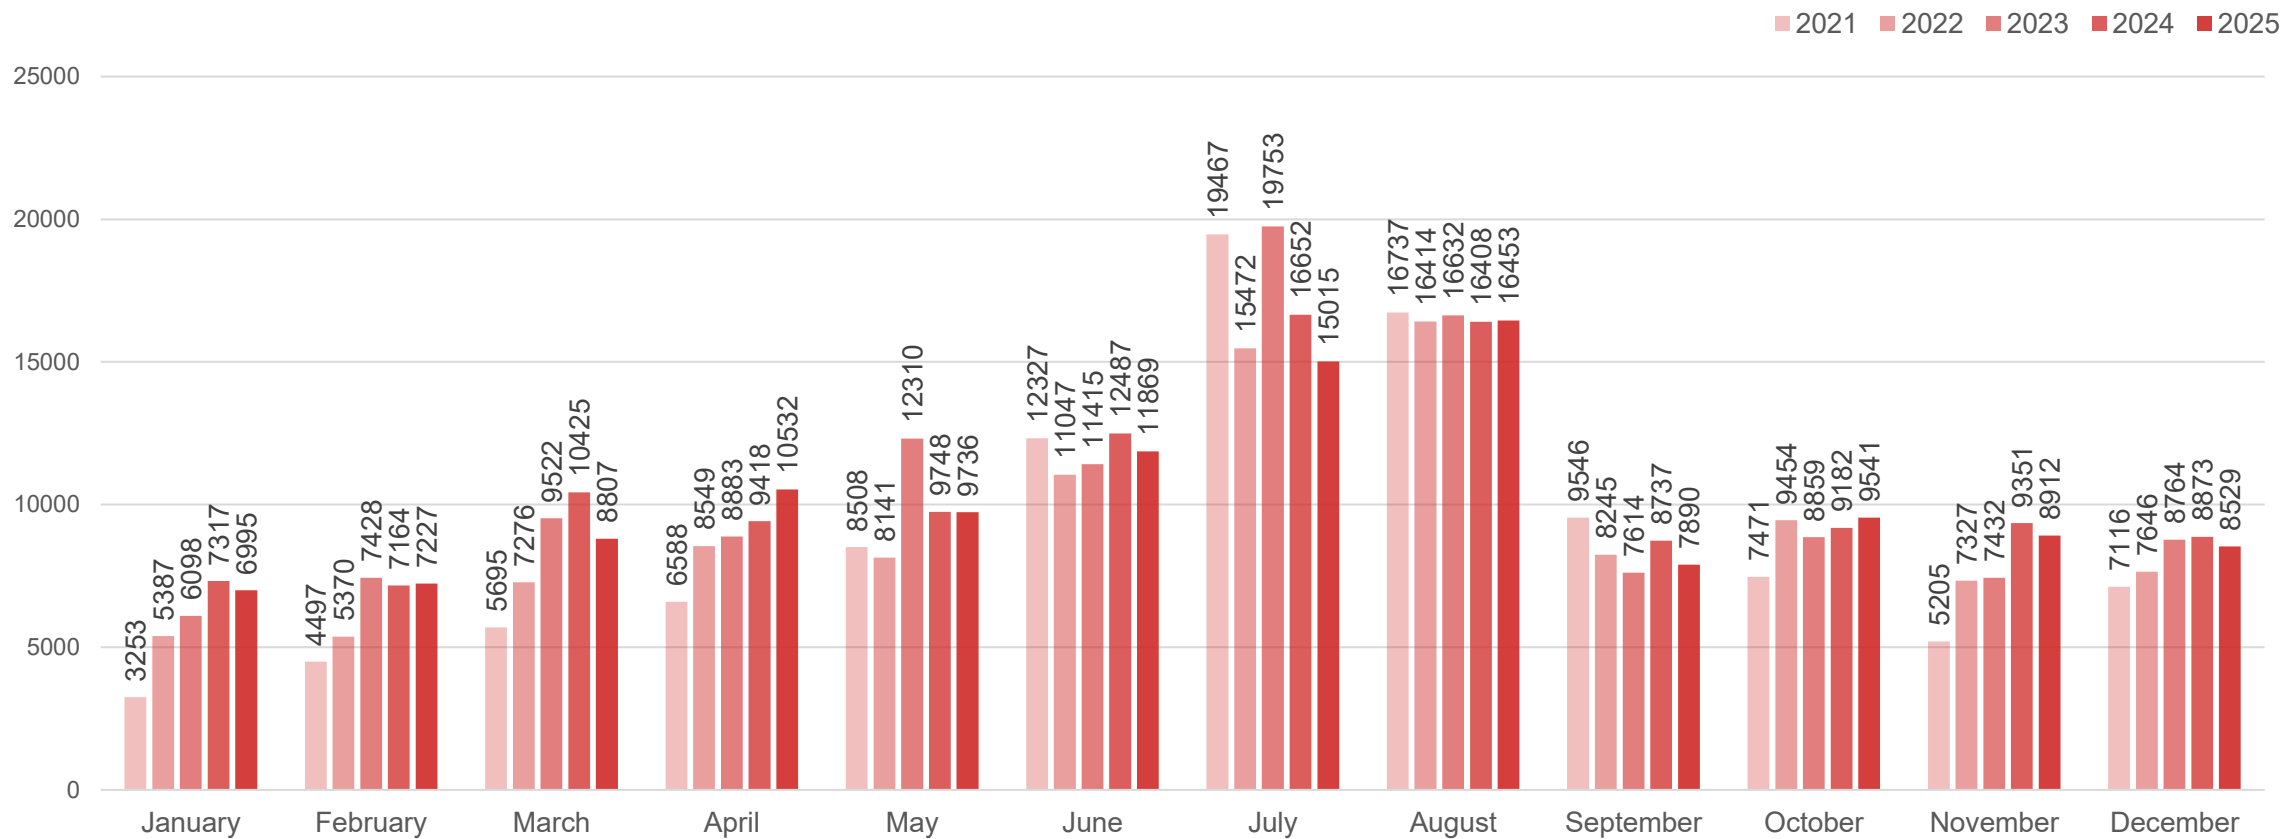

Data source: Central Statistical Bureau

Monthly comparison of number of guests in Liepāja accommodation establishments

Data source: Central Statistical Bureau

Monthly comparison of number of domestic tourists in Liepāja accommodation establishments

Data source: Central Statistical Bureau

Monthly comparison of number of foreign tourists in Liepāja accommodation establishments

Data source: Central Statistical Bureau

Monthly comparison of nights spent in Liepāja accommodation establishments

Data source: Central Statistical Bureau

Monthly comparison of number of nights spent by domestic tourists in Liepāja accommodation establishments

Data source: Central Statistical Bureau

Monthly comparison of number of nights spent by foreign tourists in Liepāja accommodation establishments