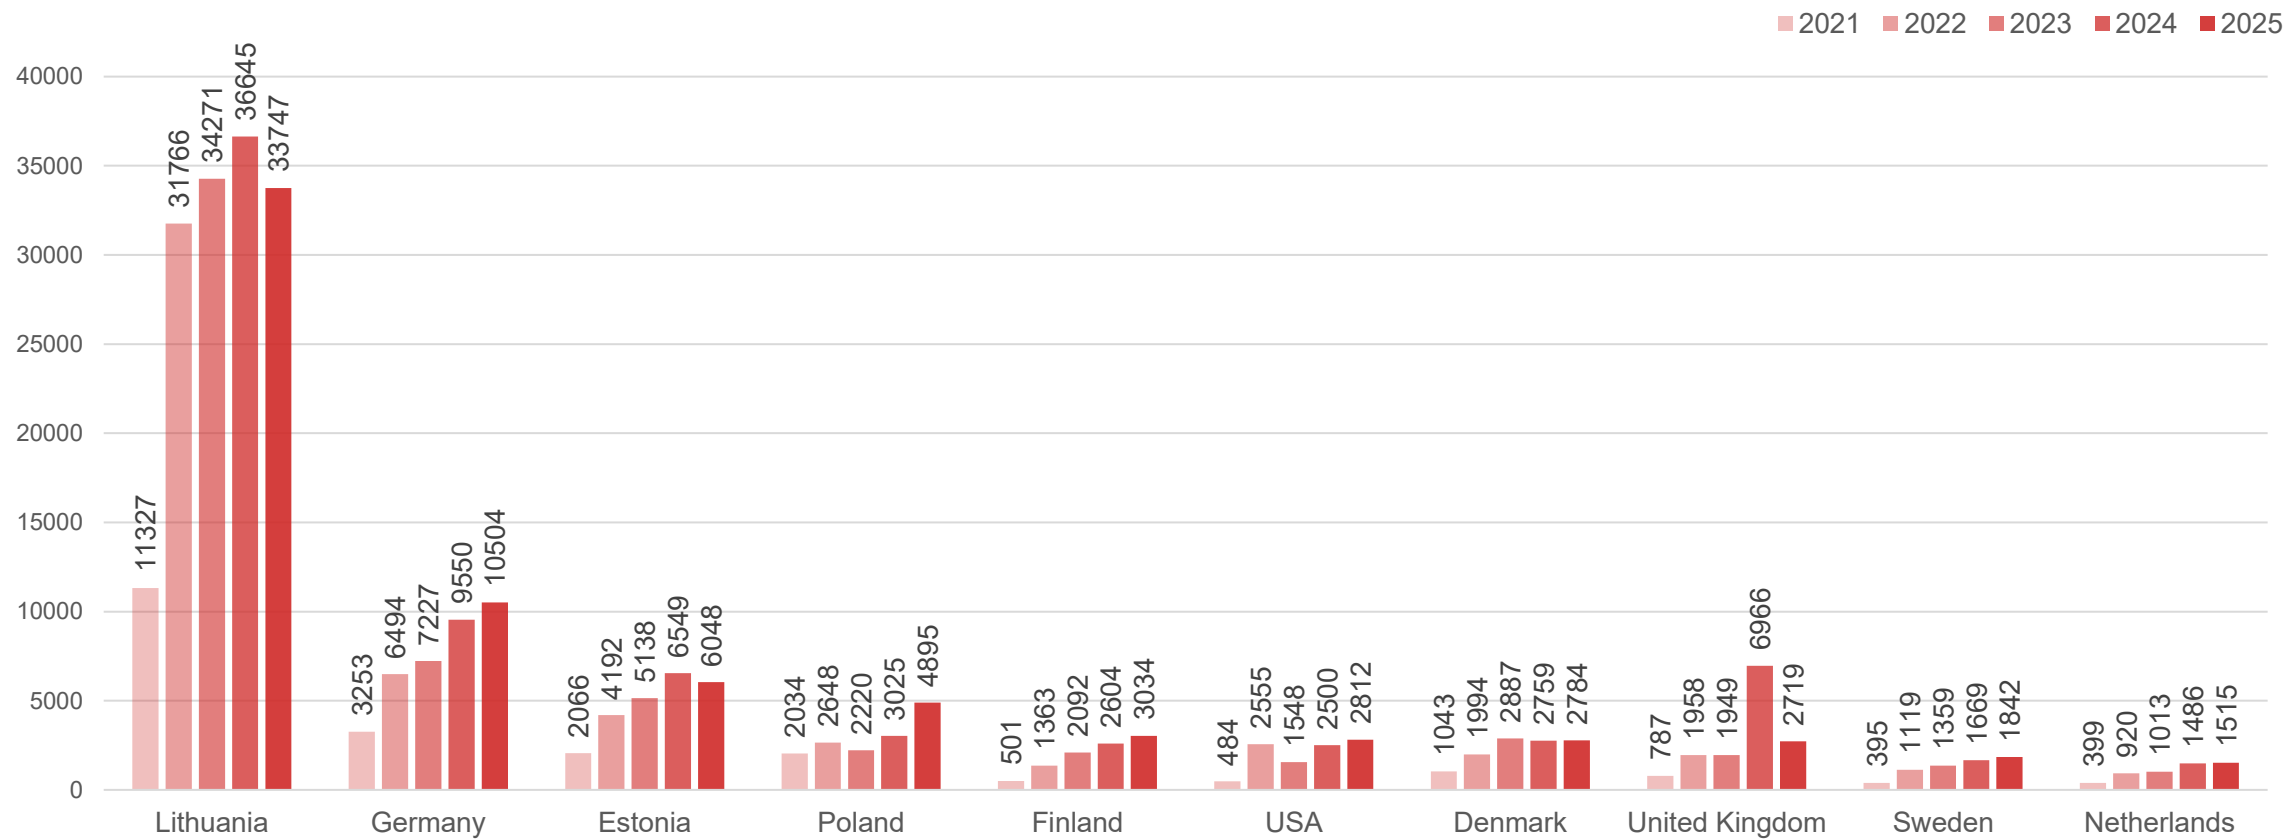

Data source: Central Statistical Bureau

Monthly comparison of number of nights spent by domestic tourists in Liepāja accommodation establishments

Data source: Central Statistical Bureau

Monthly comparison of number of nights spent by foreign tourists in Liepāja accommodation establishments

Data source: Central Statistical Bureau

Top 10 countries of guests in Liepāja accommodation establishments by number of guests

Data source: Central Statistical Bureau

Top 10 countries of guests in Liepāja accommodation establishments by number of nights spent