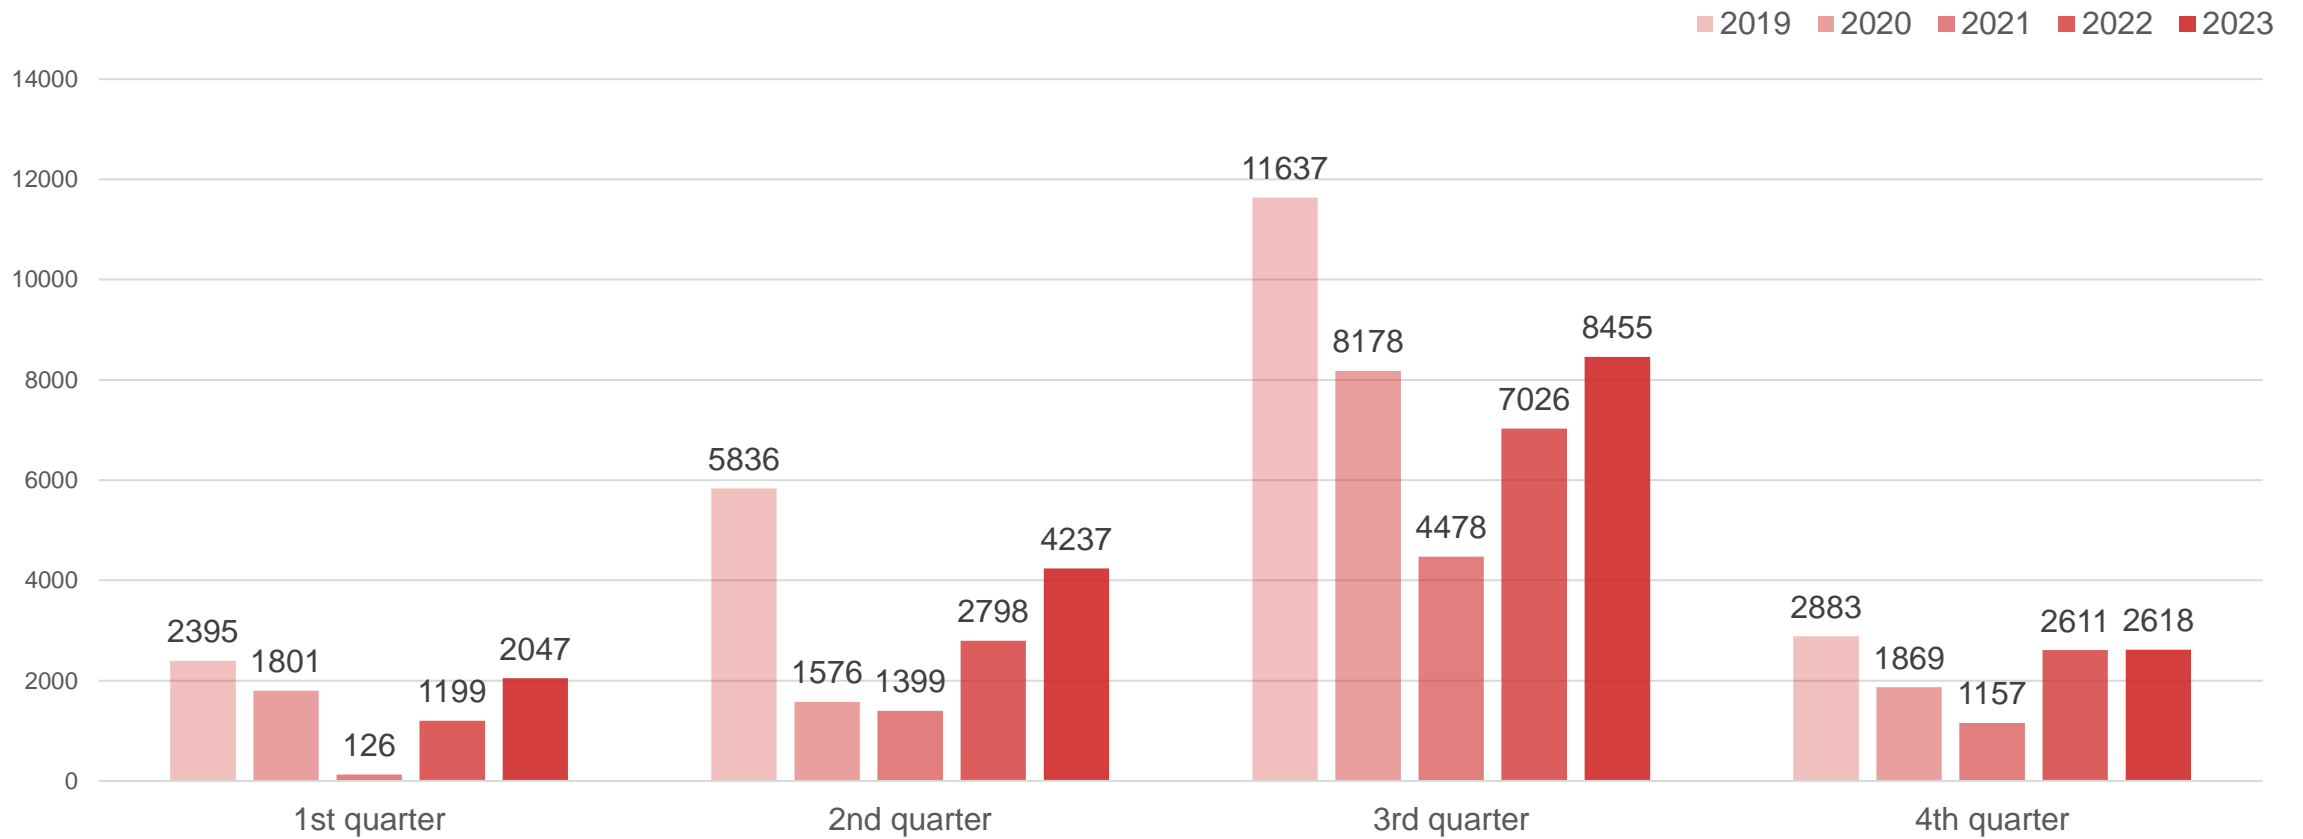

Data source: Liepāja Region Tourism Information Office

Number of bed places for tourists in Liepāja (separate apartments are not included)

Data source: Liepāja Marina

Yachts accommodated in Liepāja port

Liepāja

Data source: Liepāja Marina

Yachts accommodated in Liepāja port

Data source: Liepāja Marina

Yachts accommodated in Liepāja port

Data source: Liepāja Special Economic Zone Authority

Cruise ships accommodated in Liepāja port (in 2022, were accommodated also ships cancelled due Covid-19 pandemic)