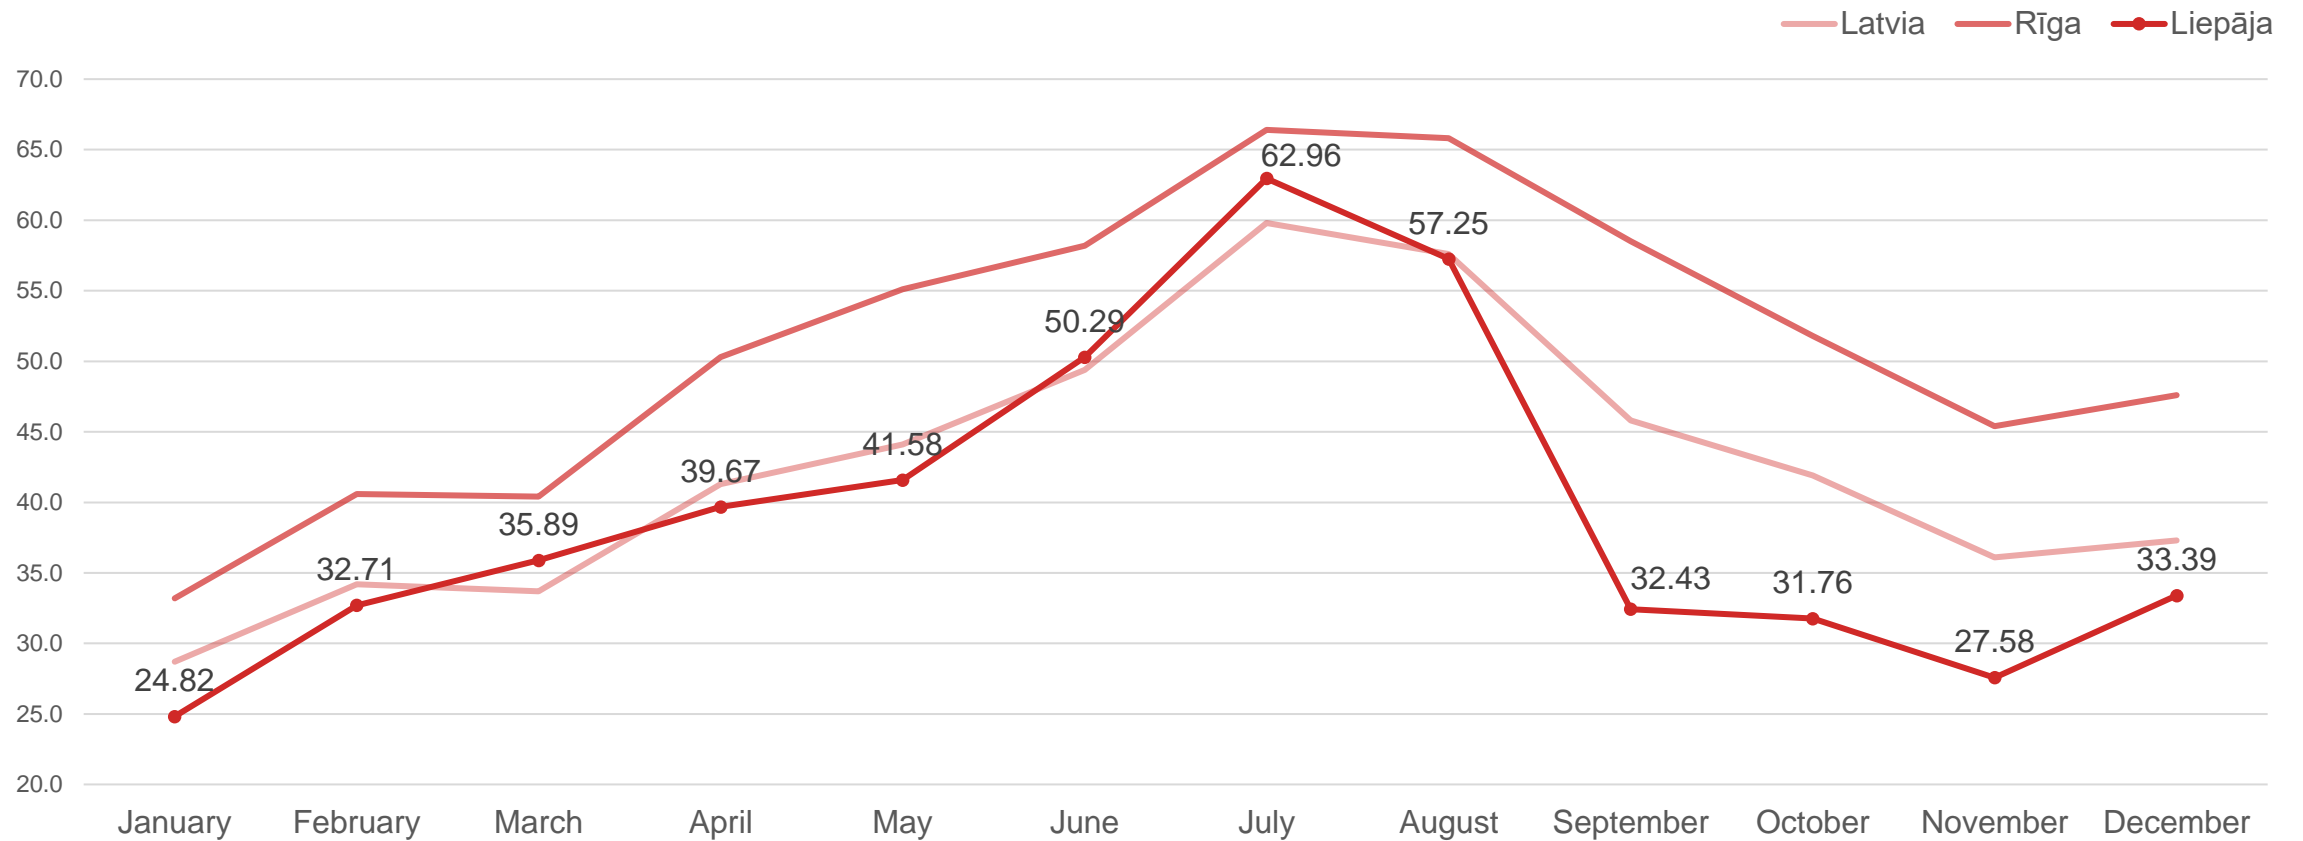

Data source: Central Statistical Bureau

Comparison of nights spent in Liepāja lodging places by domestic tourists

Data source: Central Statistical Bureau

Comparison of nights spent in Liepāja lodging places by foreign tourists