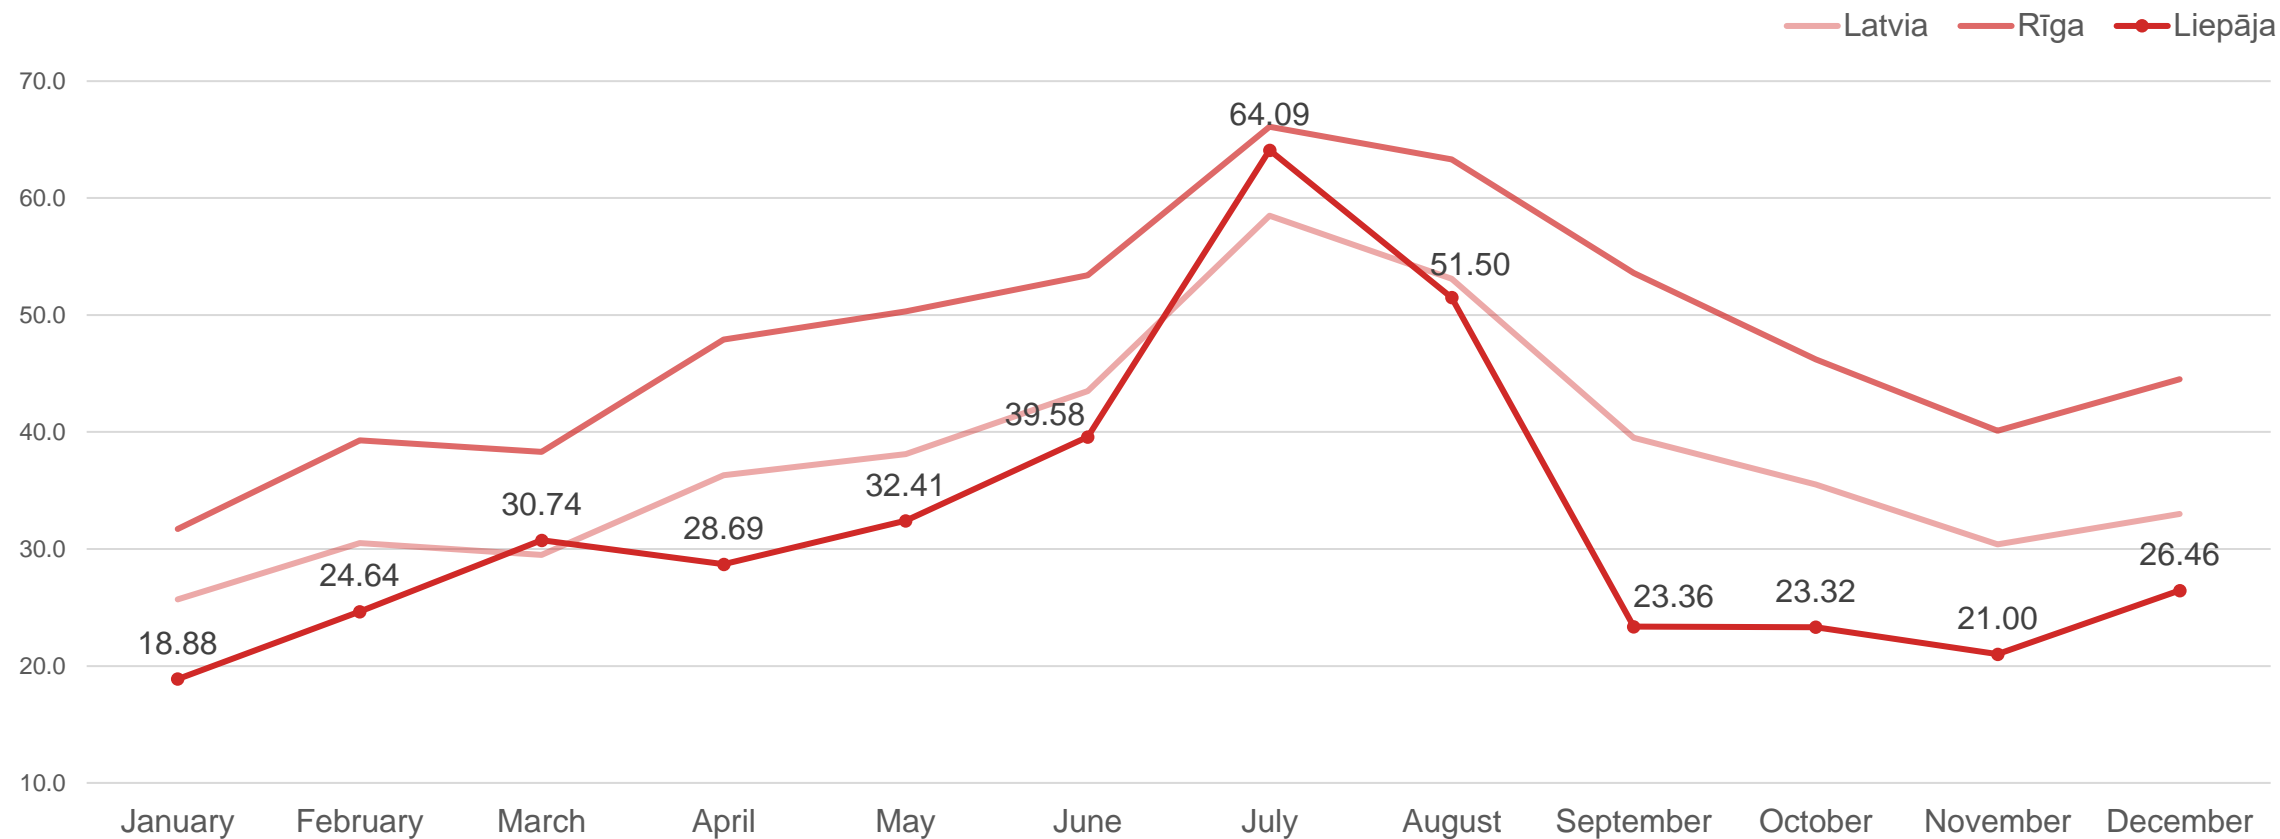

Data source: Central Statistical Bureau

Occupancy of bed places in accommodation establishments in Latvia in 2023, %