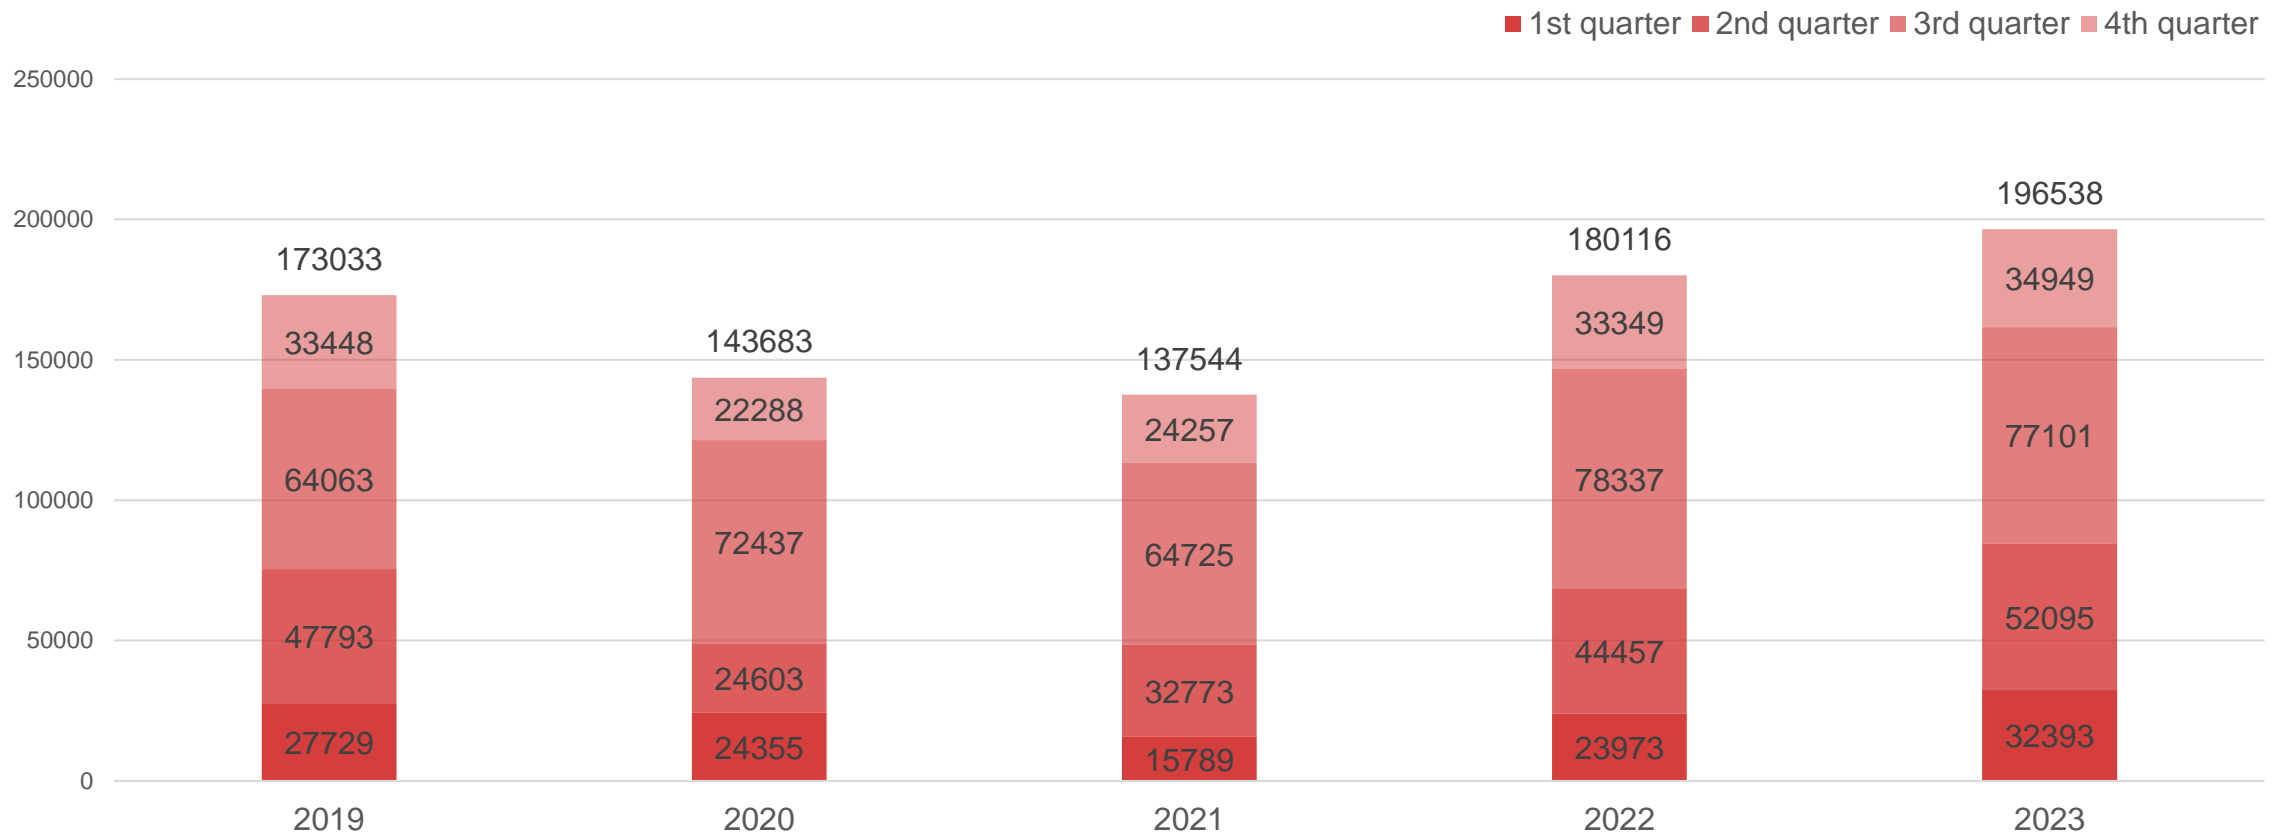

Data source: Central Statistical Bureau

Comparison of nights spent in Liepāja lodging places