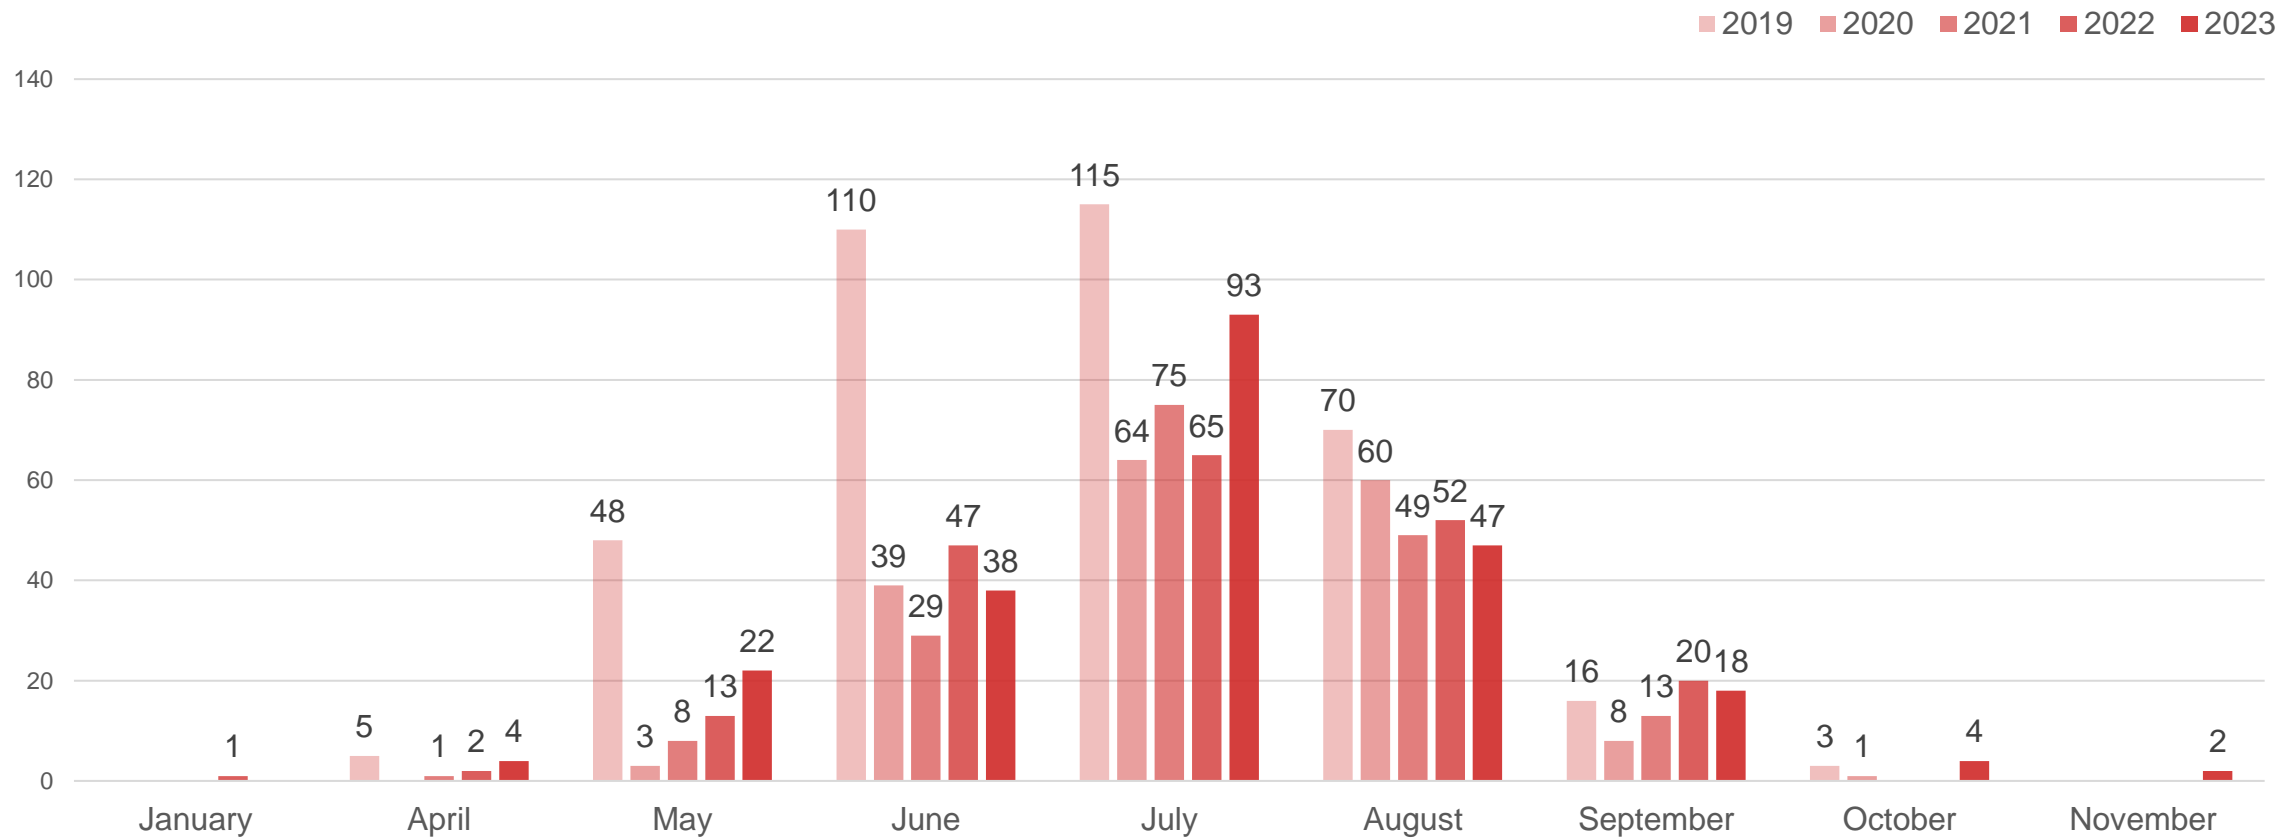

Data source: Liepāja Region Tourism Information Office

Number of bed places for tourists in Liepāja (separate apartments are not included)

Data source: Liepāja Marina

Yachts accommodated in Liepāja port

Liepāja