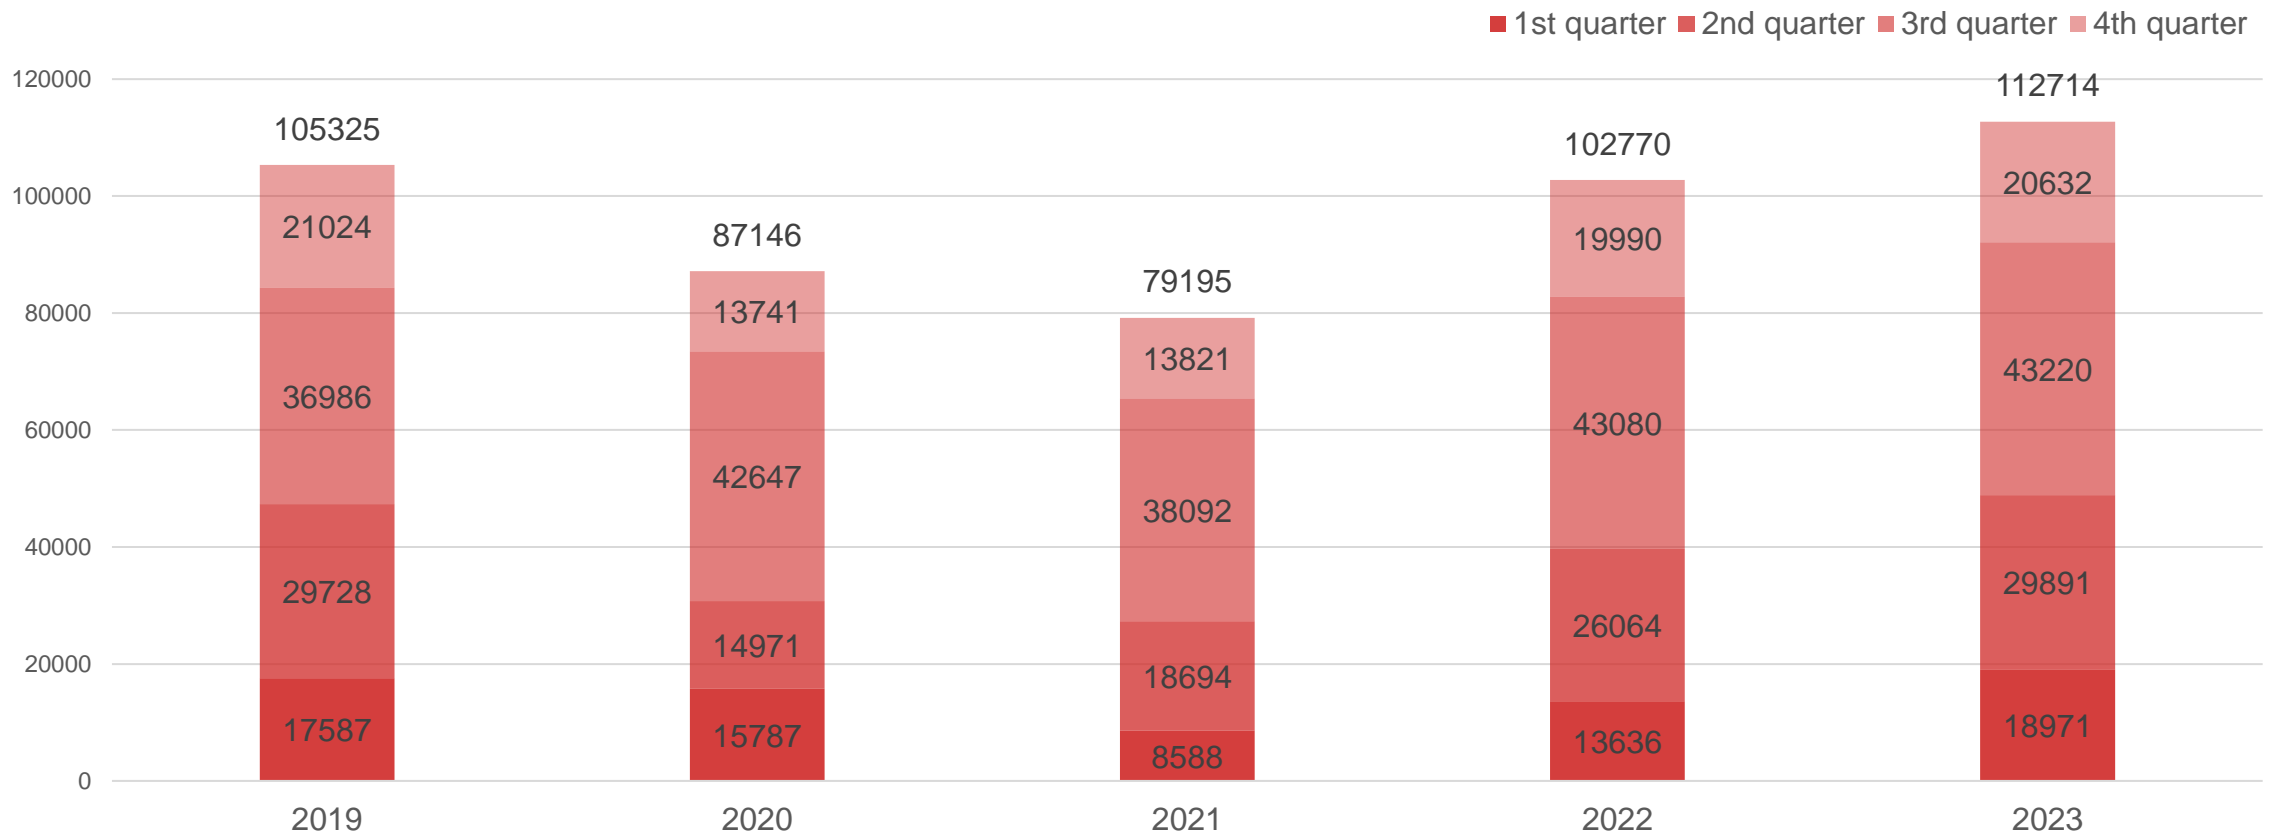

Tourism statistics in Liepāja 2023

Liepāja

Data source: Central Statistical Bureau

Yearly dynamic in number of overnight tourists and spent nights in Liepāja

Data source: Central Statistical Bureau

Number of overnight tourists and spent nights in Liepāja lodging places

Data source: Central Statistical Bureau

Quarterly comparison of number of overnight visitors in Liepāja lodging places

Data source: Central Statistical Bureau

Quarterly comparison of number of domestic overnight visitors in Liepāja lodging places