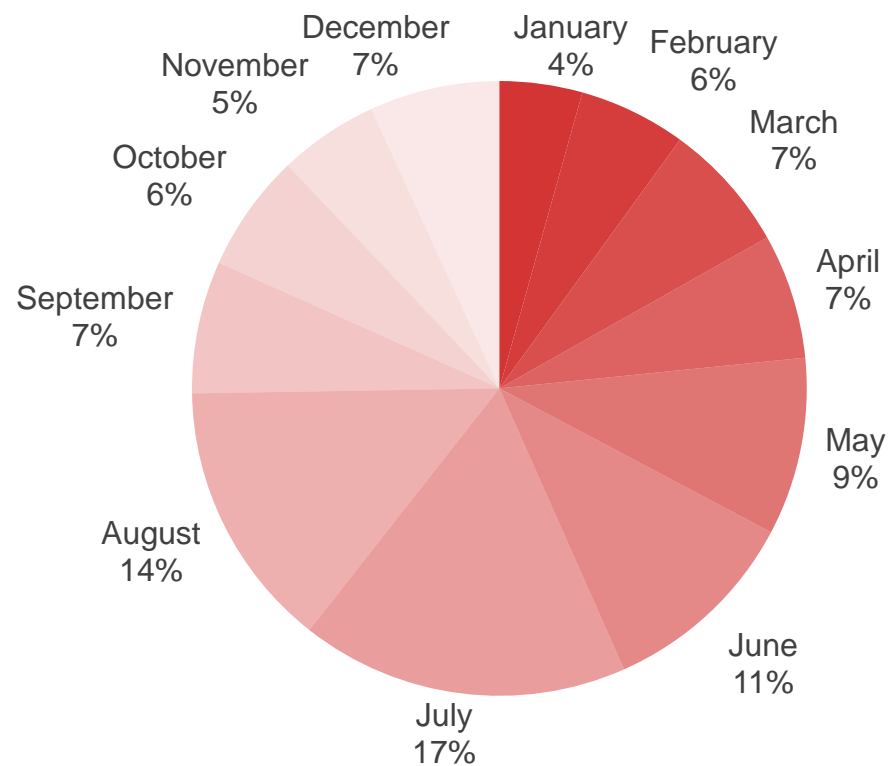

Data source: Central Statistical Bureau

Length of stay in accommodation establishments of Liepāja in 2023

2022

2023

Data source: Central Statistical Bureau

Overnight visitors breakdown by months

Liepāja

Data source: Central Statistical Bureau

Monthly comparison of number of overnight visitors in Liepāja lodging places

Data source: Central Statistical Bureau

Monthly comparison of number of domestic overnight visitors in Liepāja lodging places