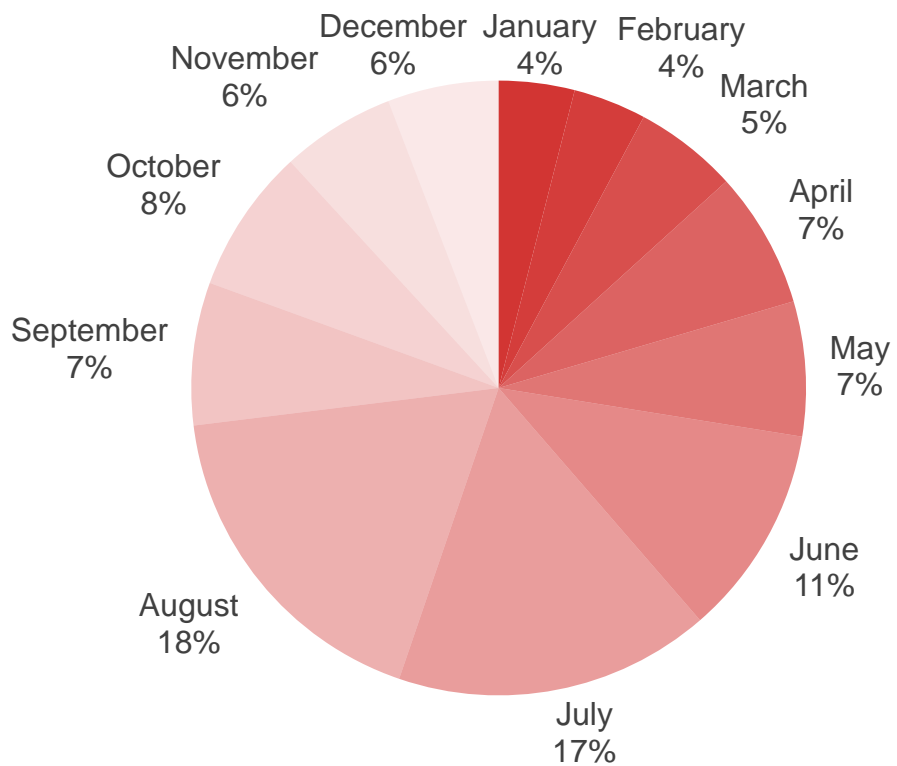

Data source: Central Statistical Bureau

Comparison of nights spent in Liepāja lodging places by domestic tourists

Data source: Central Statistical Bureau

Comparison of nights spent in Liepāja lodging places by foreign tourists

Data source: Central Statistical Bureau

Occupancy of rooms in accommodation establishments in Latvia in 2023, %

Data source: Central Statistical Bureau

Occupancy of bed places in accommodation establishments in Latvia in 2023, %

Data source: Central Statistical Bureau

Length of stay in accommodation establishments of Liepāja in 2023

2022

2023

Data source: Central Statistical Bureau

Overnight visitors breakdown by months

Liepāja

Data source: Central Statistical Bureau