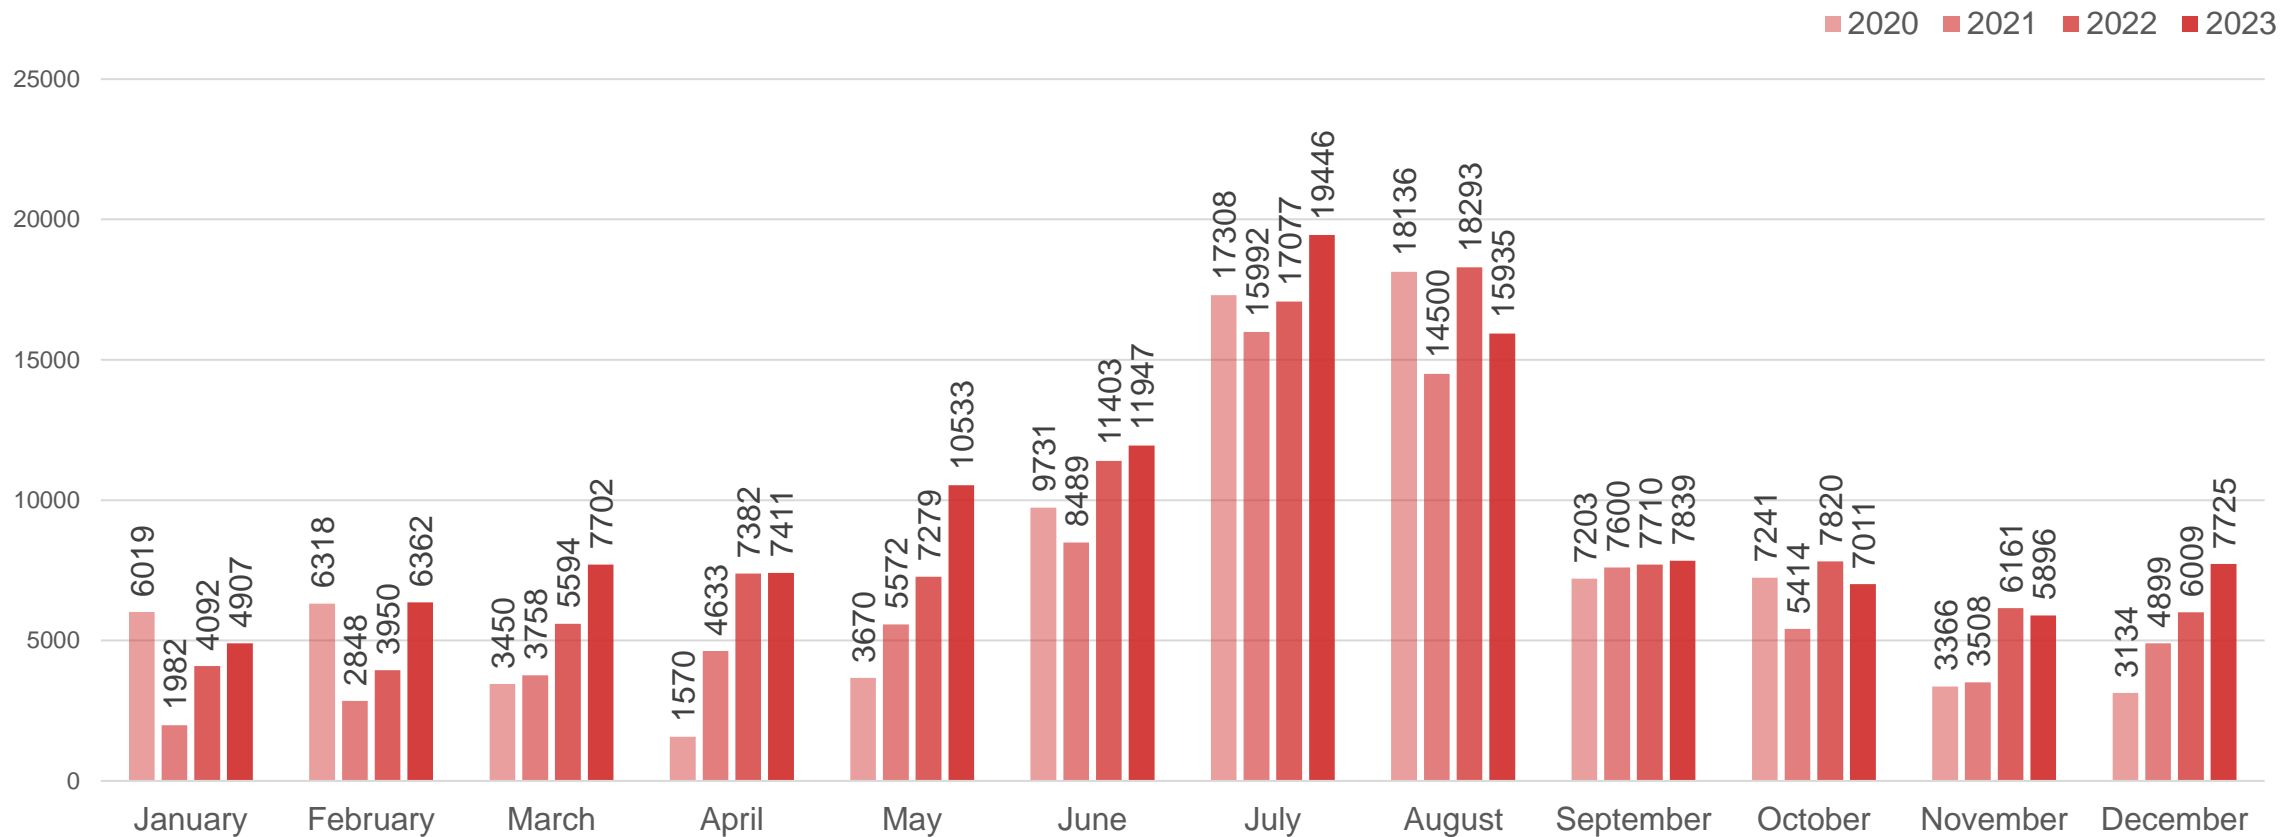

Data source: Central Statistical Bureau

Length of stay in accommodation establishments of Liepāja in 2023

2022

2023

Data source: Central Statistical Bureau

Overnight visitors breakdown by months

Liepāja

Data source: Central Statistical Bureau

Data index	Fluctuation 2023/2022	Fluctuation 2023/2019
Overnight tourists (arrivals)	+9,68 %	+7,02 %
Overnight domestic tourists	+13,07 %	+12,07 %
Overnight foreign tourists	+3,72 %	-1,48 %
Spent nights	+9,12 %	+13,58 %
Nights spent by domestic tourists	+13,04 %	+29,91 %
Nights spent by foreign tourists	+2,92 %	-6,76 %
Length of stay	-0,01 night	+0,10 nights
Length of stay of domestic tourists	No changes	+0,23 nights
Length of stay of foreign tourists	-0,01 nights	-0,11 nights