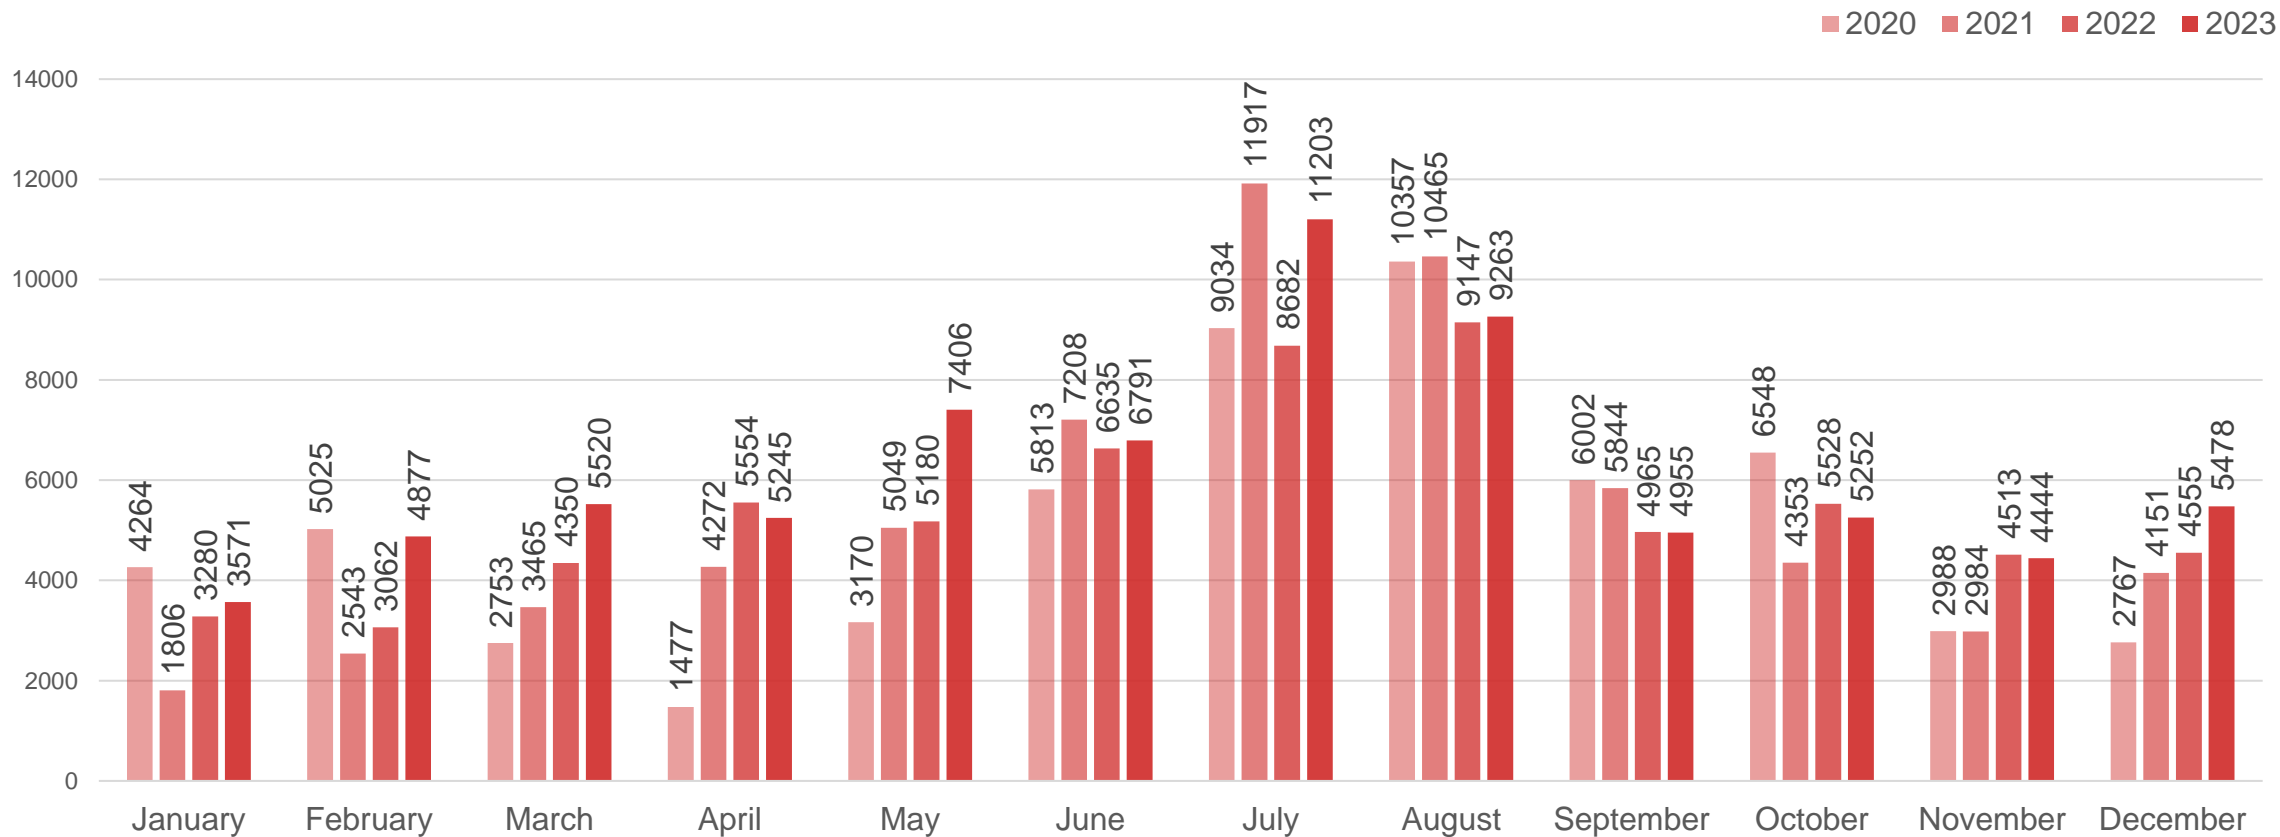

Data source: Central Statistical Bureau

Monthly comparison of number of domestic overnight visitors in Liepāja lodging places