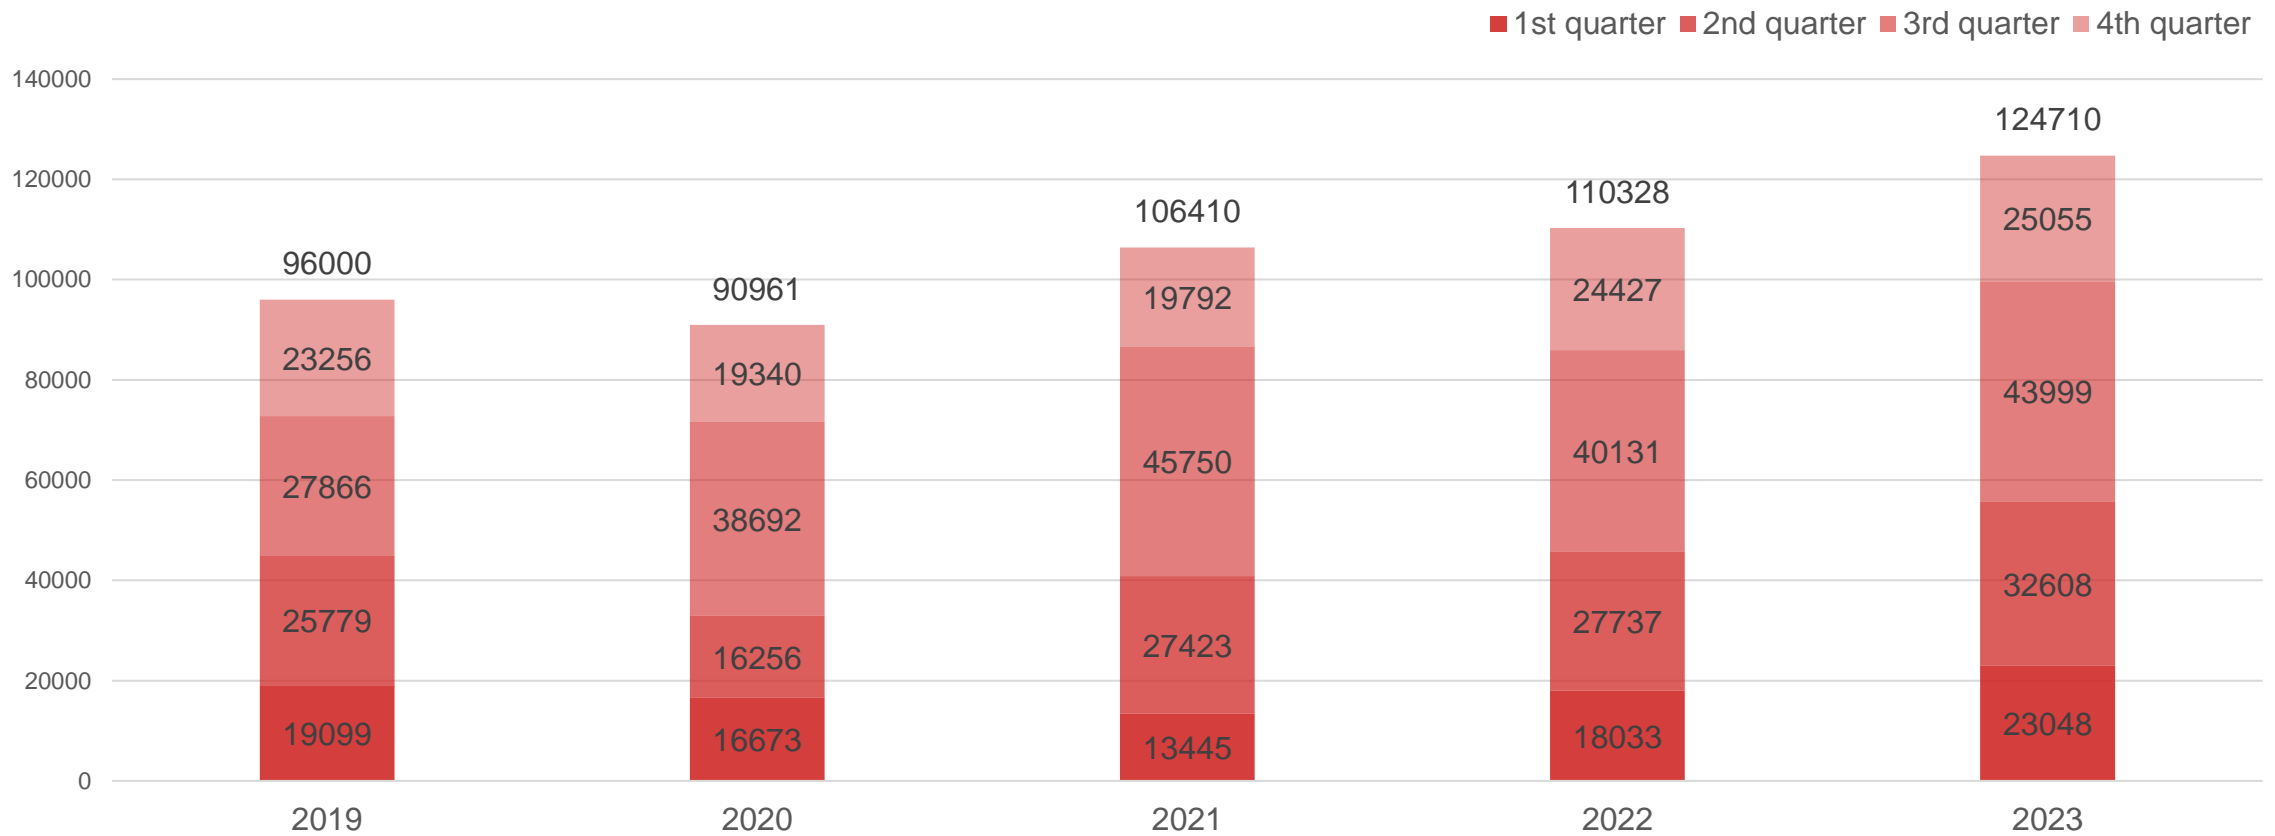

Data source: Central Statistical Bureau

Quarterly comparison of number of overnight visitors in Liepāja lodging places

Data source: Central Statistical Bureau

Quarterly comparison of number of domestic overnight visitors in Liepāja lodging places

Data source: Central Statistical Bureau

Quarterly comparison of number of foreign overnight visitors in Liepāja lodging places

Liepāja

Data source: Central Statistical Bureau

Comparison of nights spent in Liepāja lodging places