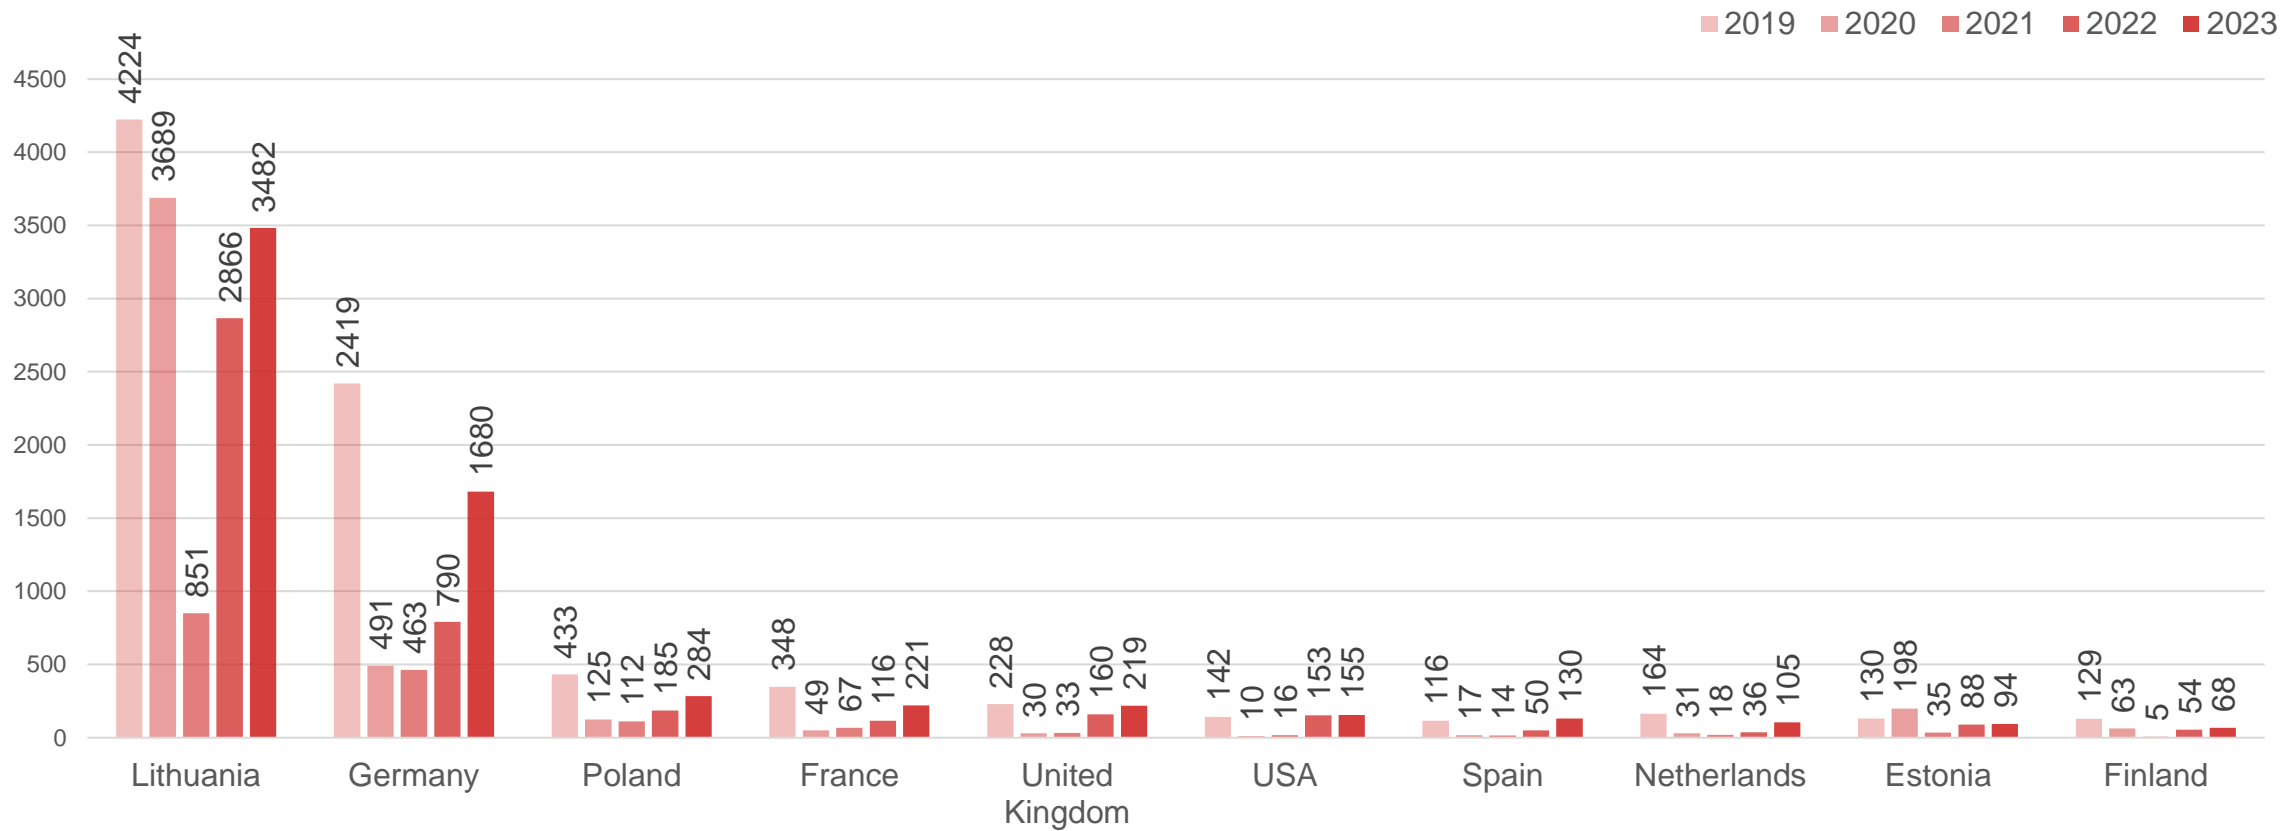

Data source: Liepāja Region Tourism Information Office

Number of directly attended visitors at Liepāja Region Tourism Information Office

Data source: Liepāja Region Tourism Information Office

Number of directly attended visitors at Liepāja Region Tourism Information Office

2022

2023

Data source: Liepāja Region Tourism Information Office

Visitors breakdown by attending Liepāja Region Tourism Information Office

Data source: Liepāja Region Tourism Information Office

TOP countries of directly attended foreign tourists at Liepāja Region Tourism Information Office

Data compiled by:

Liepāja region

tourism information office, 2024