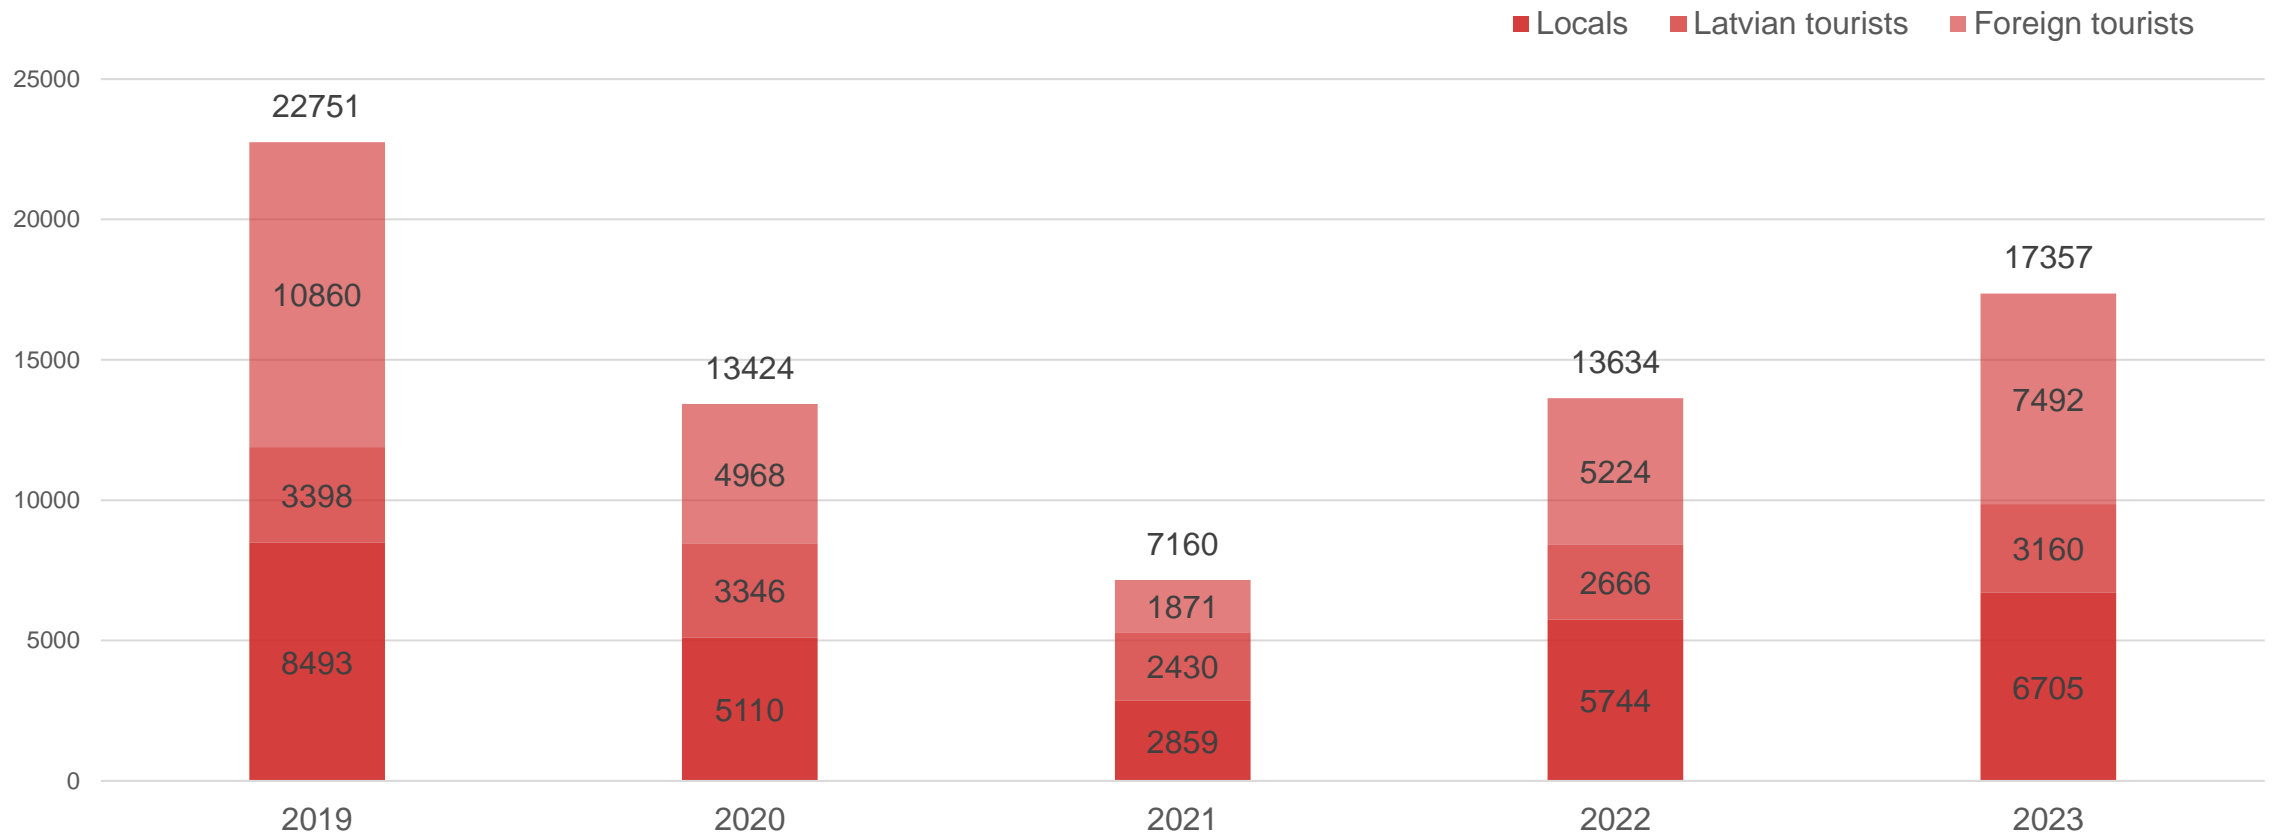

Data index	Fluctuation 2023/2022	Fluctuation 2023/2019
Overnight tourists (arrivals)	+9,68 %	+7,02 %
Overnight domestic tourists	+13,07 %	+12,07 %
Overnight foreign tourists	+3,72 %	-1,48 %
Spent nights	+9,12 %	+13,58 %
Nights spent by domestic tourists	+13,04 %	+29,91 %
Nights spent by foreign tourists	+2,92 %	-6,76 %
Length of stay	-0,01 night	+0,10 nights
Length of stay of domestic tourists	No changes	+0,23 nights
Length of stay of foreign tourists	-0,01 nights	-0,11 nights

Data source: Liepāja Region Tourism Information Office

Number of bed places for tourists in Liepāja (separate apartments are not included)

Data source: Liepāja Marina

Yachts accommodated in Liepāja port

Liepāja

Data source: Liepāja Marina

Yachts accommodated in Liepāja port

Data source: Liepāja Marina

Yachts accommodated in Liepāja port

Data source: Liepāja Special Economic Zone Authority

Cruise ships accommodated in Liepāja port (in 2022, were accommodated also ships cancelled due Covid-19 pandemic)

Data source: Liepāja Region Tourism Information Office

Number of directly attended visitors at Liepāja Region Tourism Information Office

Data source: Liepāja Region Tourism Information Office

Number of directly attended visitors at Liepāja Region Tourism Information Office