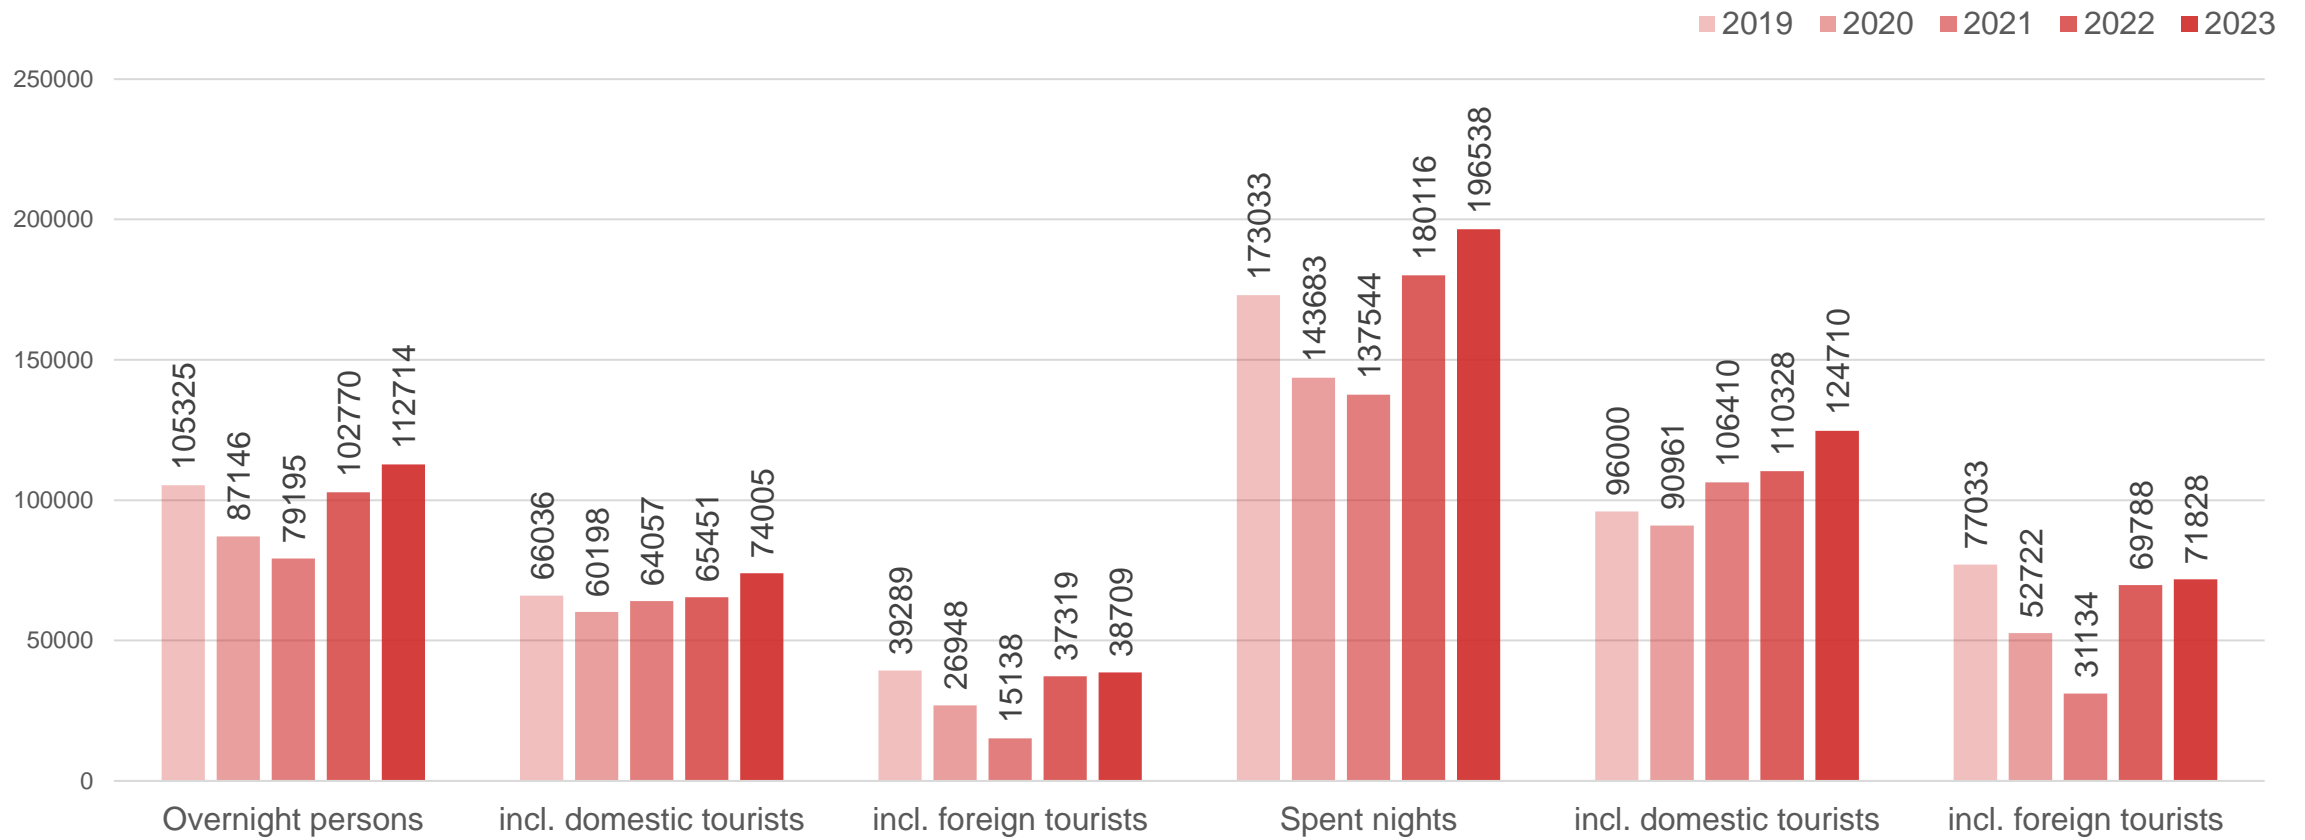

Tourism statistics in Liepāja 2023

Liepāja

Data source: Central Statistical Bureau

Yearly dynamic in number of overnight tourists and spent nights in Liepāja

Data source: Central Statistical Bureau

Number of overnight tourists and spent nights in Liepāja lodging places

Data source: Central Statistical Bureau

Quarterly comparison of number of overnight visitors in Liepāja lodging places

Data source: Central Statistical Bureau

Quarterly comparison of number of domestic overnight visitors in Liepāja lodging places

Data index	Fluctuation 2023/2022	Fluctuation 2023/2019
Overnight tourists (arrivals)	+9,68 %	+7,02 %
Overnight domestic tourists	+13,07 %	+12,07 %
Overnight foreign tourists	+3,72 %	-1,48 %
Spent nights	+9,12 %	+13,58 %
Nights spent by domestic tourists	+13,04 %	+29,91 %
Nights spent by foreign tourists	+2,92 %	-6,76 %
Length of stay	-0,01 night	+0,10 nights
Length of stay of domestic tourists	No changes	+0,23 nights
Length of stay of foreign tourists	-0,01 nights	-0,11 nights