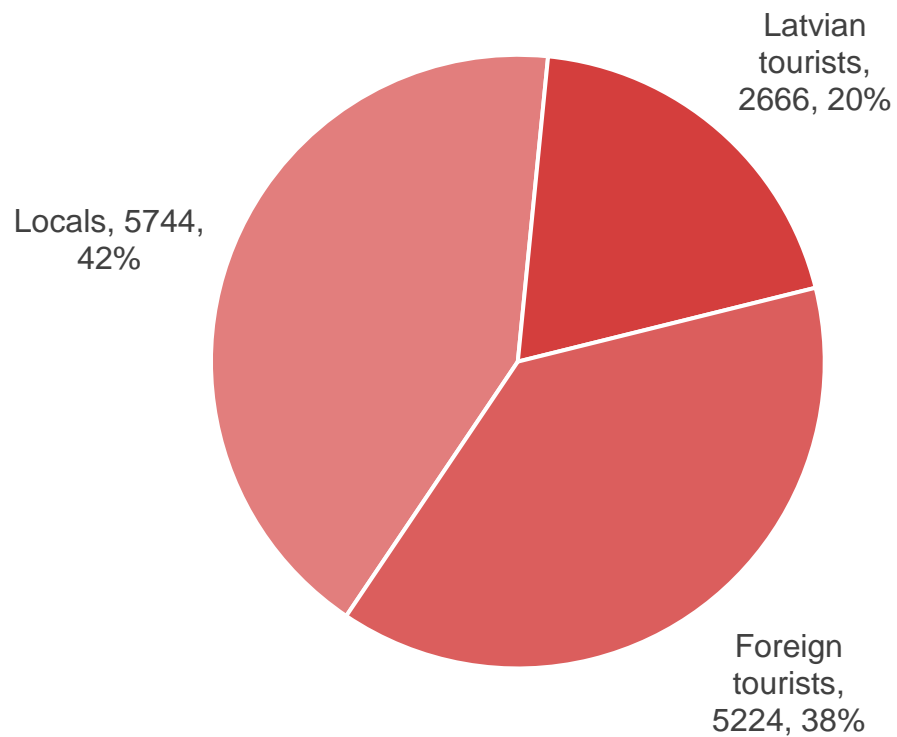

Data source: Liepāja Region Tourism Information Office

Number of bed places for tourists in Liepāja (separate apartments are not included)

Data source: Liepāja Marina

Yachts accommodated in Liepāja port

Liepāja

Data source: Liepāja Marina

Yachts accommodated in Liepāja port

Data source: Liepāja Marina

Yachts accommodated in Liepāja port

Data source: Liepāja Special Economic Zone Authority

Cruise ships accommodated in Liepāja port (in 2022, were accommodated also ships cancelled due Covid-19 pandemic)

Data source: Liepāja Region Tourism Information Office

Number of directly attended visitors at Liepāja Region Tourism Information Office

Data source: Liepāja Region Tourism Information Office

Number of directly attended visitors at Liepāja Region Tourism Information Office

2022

2023

Data source: Liepāja Region Tourism Information Office

Visitors breakdown by attending Liepāja Region Tourism Information Office

Data source: Liepāja Region Tourism Information Office

TOP countries of directly attended foreign tourists at Liepāja Region Tourism Information Office