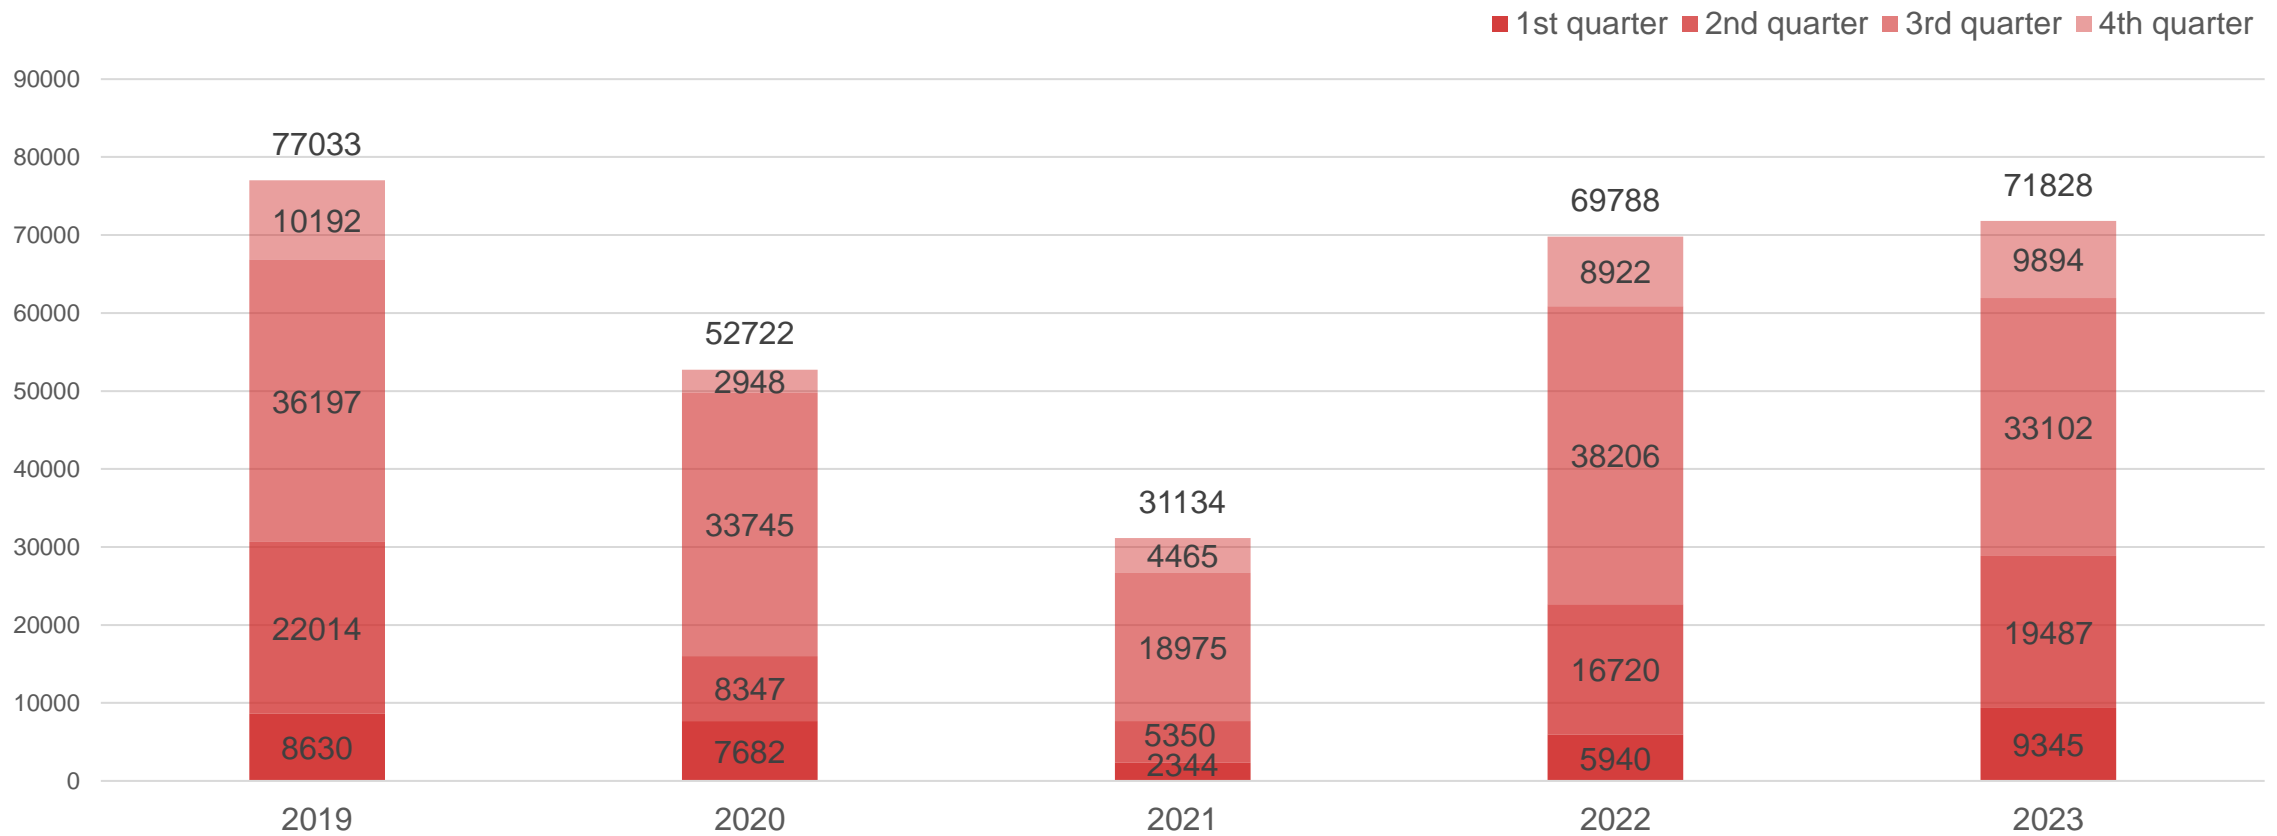

Data source: Central Statistical Bureau

Comparison of nights spent in Liepāja lodging places by foreign tourists