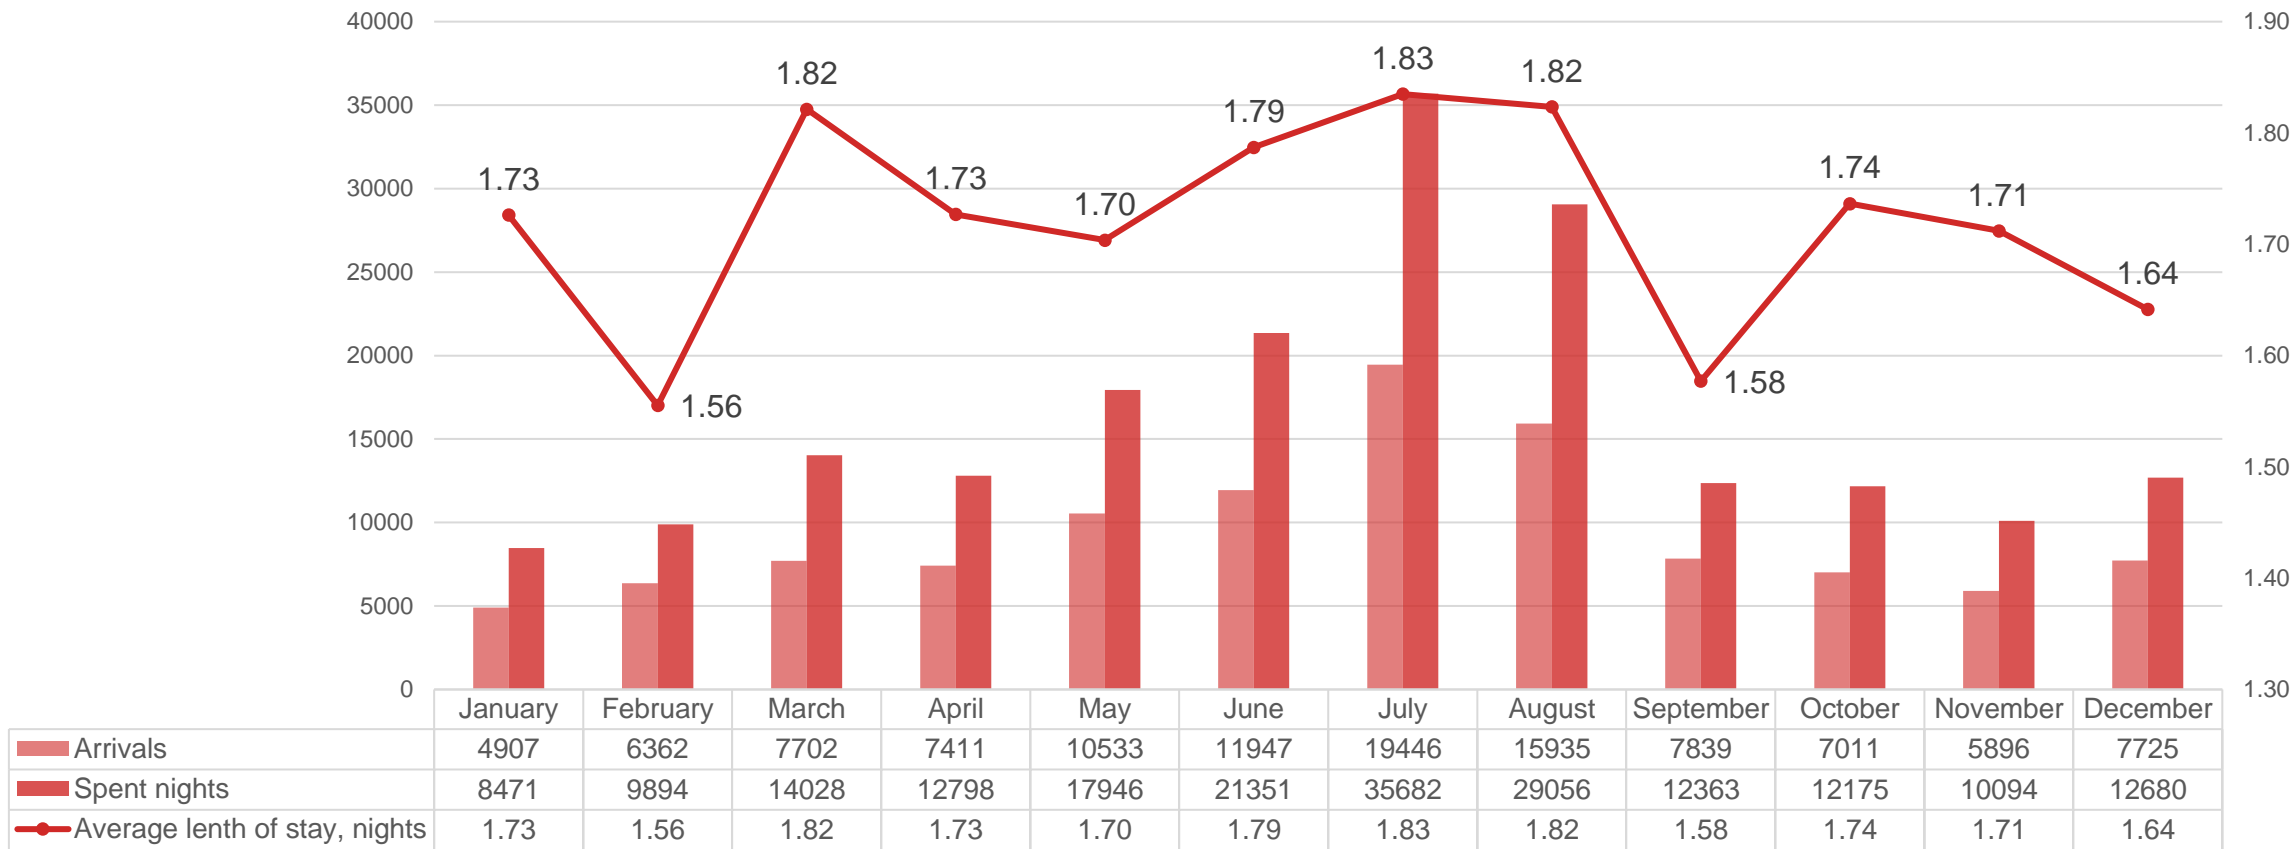

Data source: Central Statistical Bureau

Occupancy of rooms in accommodation establishments in Latvia in 2023, %

Data source: Central Statistical Bureau

Occupancy of bed places in accommodation establishments in Latvia in 2023, %

Data source: Central Statistical Bureau

Length of stay in accommodation establishments of Liepāja in 2023

2022

2023

Data source: Central Statistical Bureau

Overnight visitors breakdown by months

Liepāja

Data source: Central Statistical Bureau

Data index	Fluctuation 2023/2022	Fluctuation 2023/2019
Overnight tourists (arrivals)	+9,68 %	+7,02 %
Overnight domestic tourists	+13,07 %	+12,07 %
Overnight foreign tourists	+3,72 %	-1,48 %
Spent nights	+9,12 %	+13,58 %
Nights spent by domestic tourists	+13,04 %	+29,91 %
Nights spent by foreign tourists	+2,92 %	-6,76 %
Length of stay	-0,01 night	+0,10 nights
Length of stay of domestic tourists	No changes	+0,23 nights
Length of stay of foreign tourists	-0,01 nights	-0,11 nights