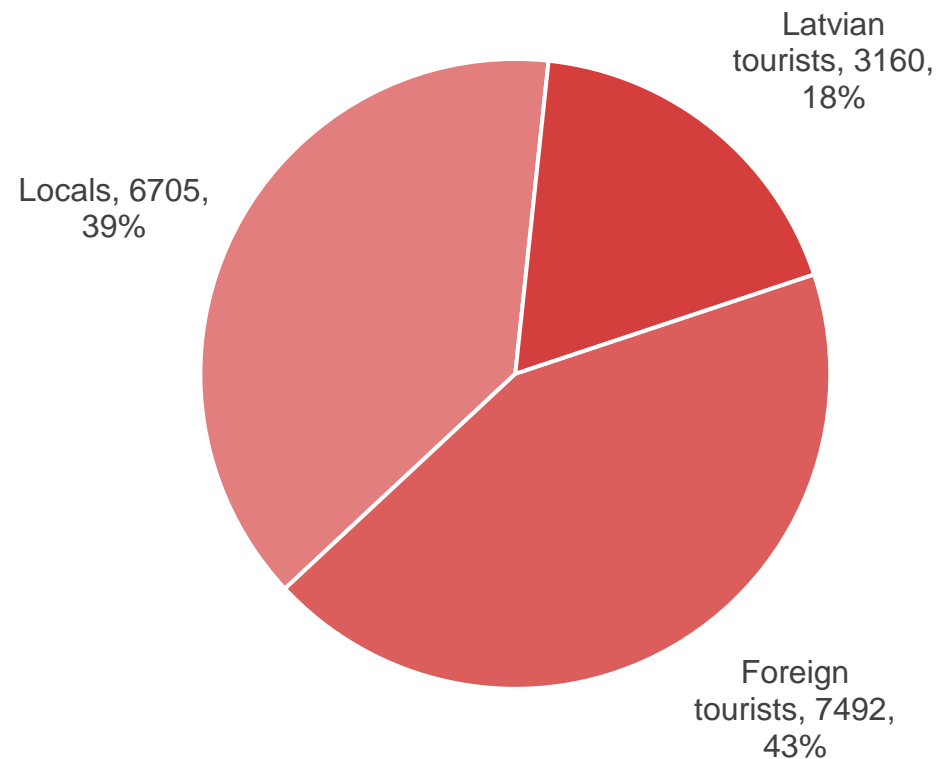

Data source: Liepāja Region Tourism Information Office

Number of bed places for tourists in Liepāja (separate apartments are not included)

Data source: Liepāja Marina

Yachts accommodated in Liepāja port

Liepāja

Data source: Liepāja Marina

Yachts accommodated in Liepāja port

Data source: Liepāja Marina

Yachts accommodated in Liepāja port

Data source: Liepāja Special Economic Zone Authority

Cruise ships accommodated in Liepāja port (in 2022, were accommodated also ships cancelled due Covid-19 pandemic)

Data source: Liepāja Region Tourism Information Office

Number of directly attended visitors at Liepāja Region Tourism Information Office

Data source: Liepāja Region Tourism Information Office

Number of directly attended visitors at Liepāja Region Tourism Information Office

2022

2023

Data source: Liepāja Region Tourism Information Office

Visitors breakdown by attending Liepāja Region Tourism Information Office

Data source: Liepāja Region Tourism Information Office

TOP countries of directly attended foreign tourists at Liepāja Region Tourism Information Office