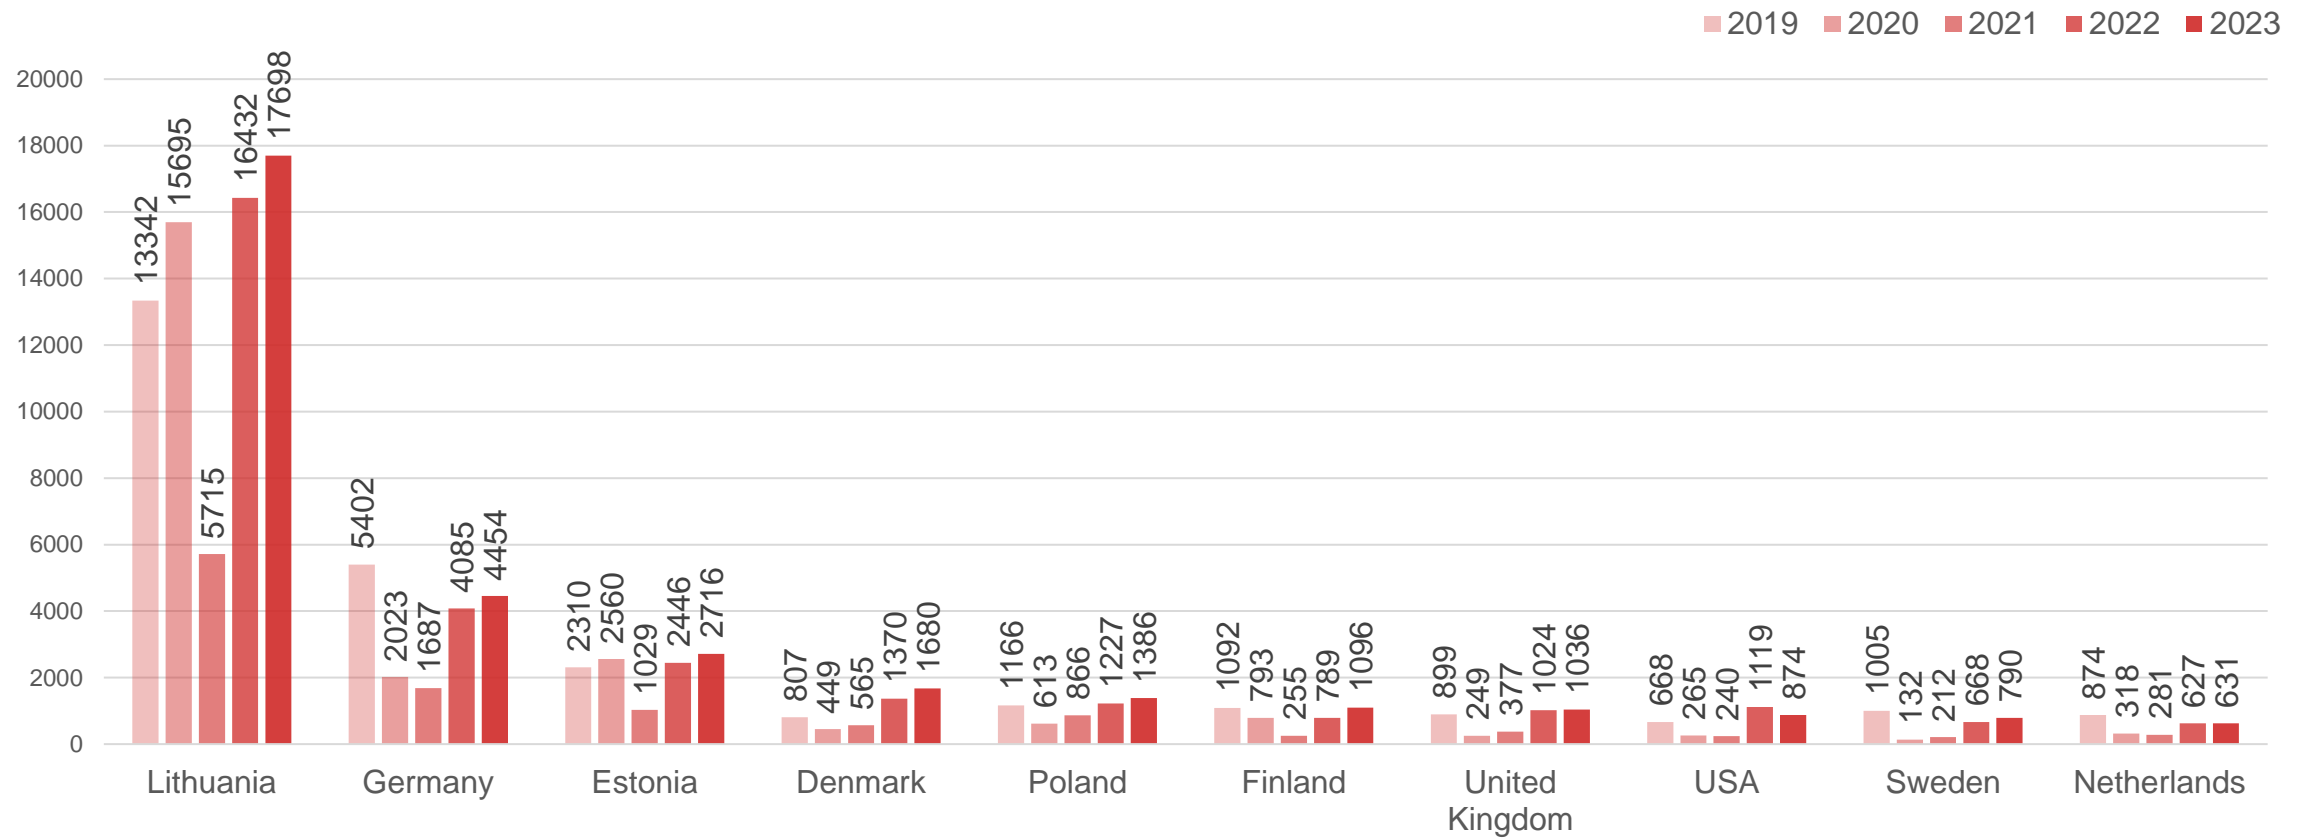

Monthly comparison of number of overnight visitors in Liepāja lodging places

Data source: Central Statistical Bureau

Monthly comparison of number of domestic overnight visitors in Liepāja lodging places

Data source: Central Statistical Bureau

Monthly comparison of number of foreign overnight visitors in Liepāja lodging places

Data source: Central Statistical Bureau

Overnight visitors' TOP 10 countries in Liepāja lodging places