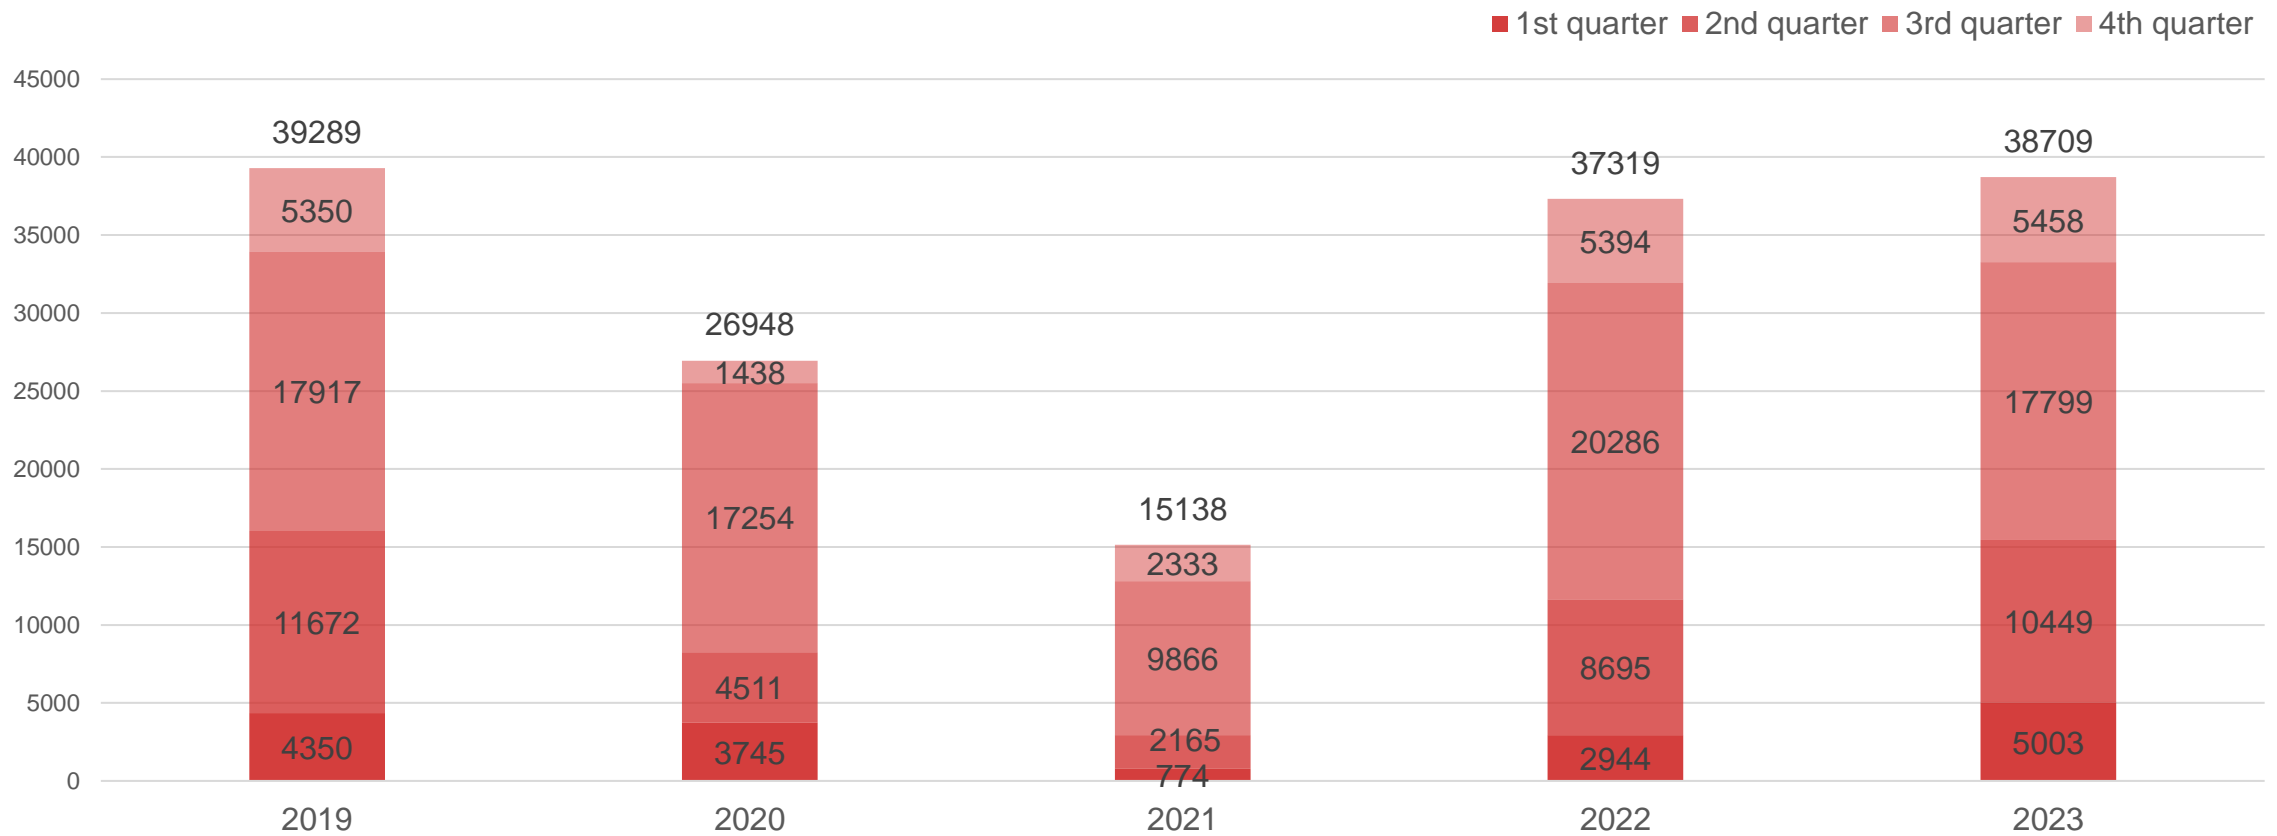

Tourism statistics in Liepāja 2023

Liepāja

Data source: Central Statistical Bureau

Yearly dynamic in number of overnight tourists and spent nights in Liepāja

Data source: Central Statistical Bureau

Number of overnight tourists and spent nights in Liepāja lodging places

Data source: Central Statistical Bureau

Quarterly comparison of number of overnight visitors in Liepāja lodging places

Data source: Central Statistical Bureau

Quarterly comparison of number of domestic overnight visitors in Liepāja lodging places