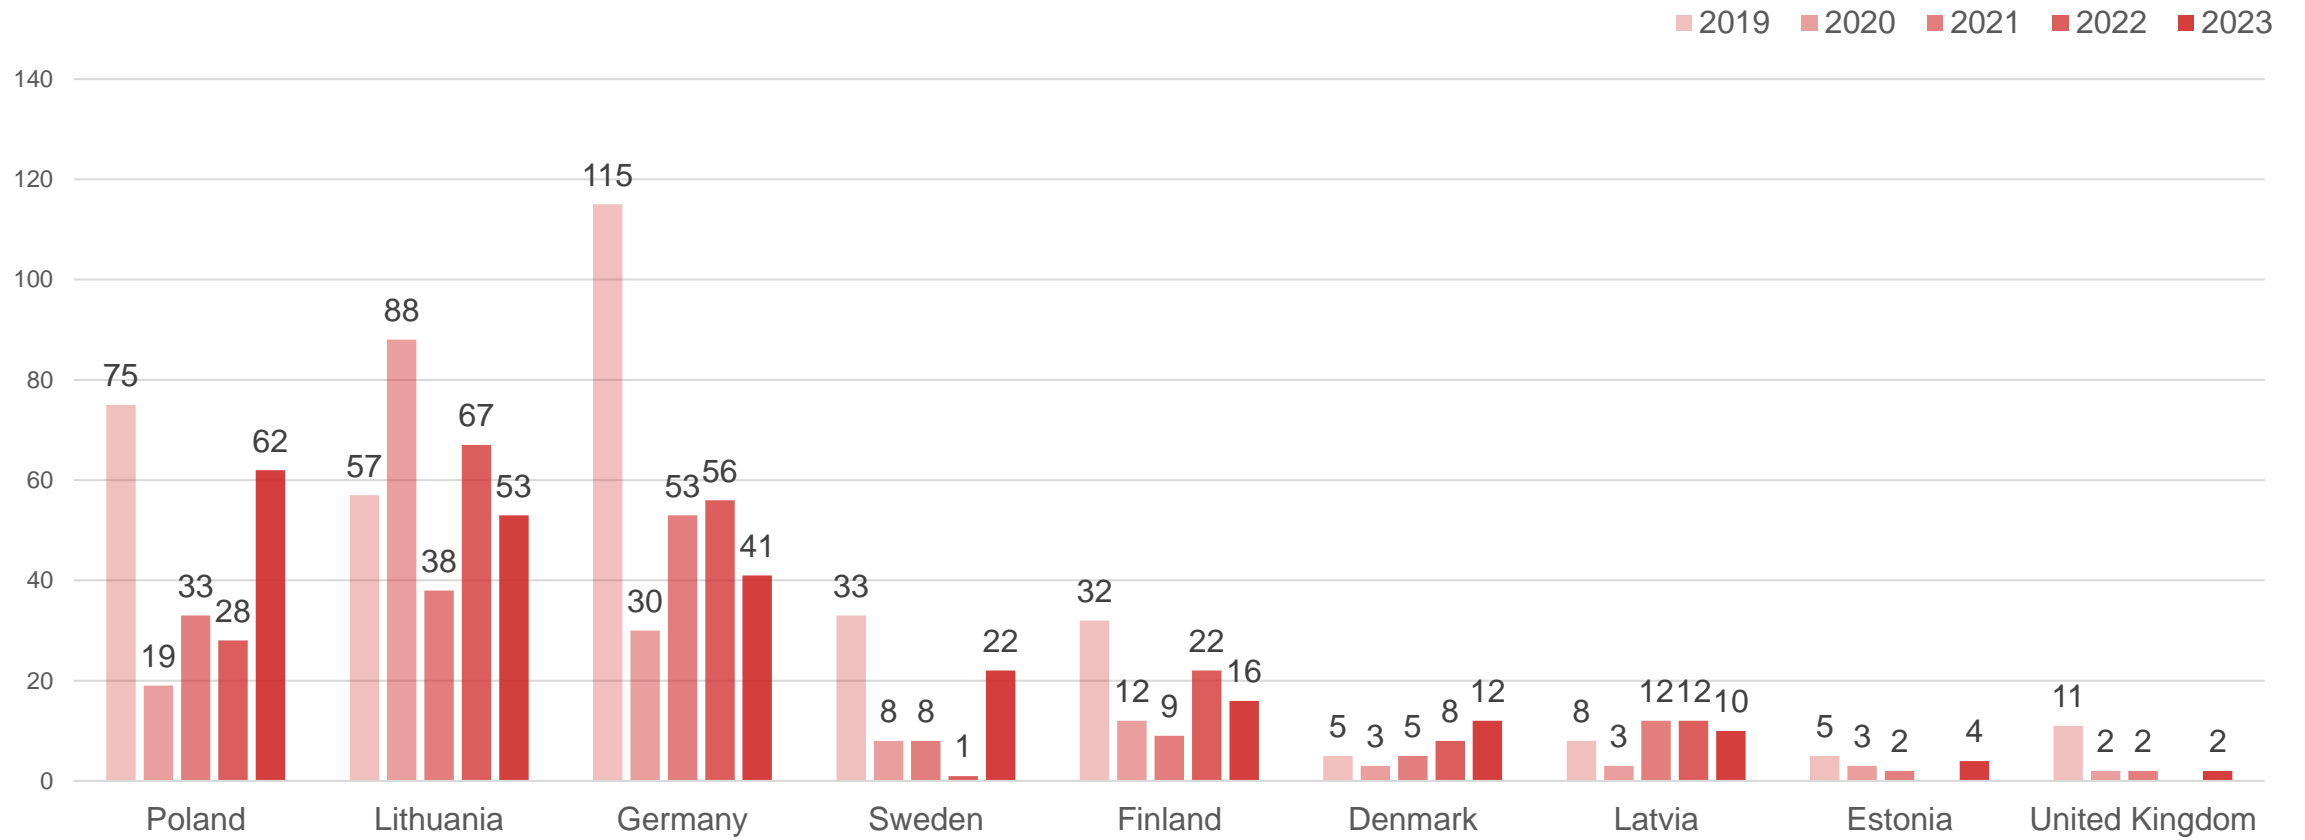

Data source: Liepāja Region Tourism Information Office

Number of bed places for tourists in Liepāja (separate apartments are not included)

Data source: Liepāja Marina

Yachts accommodated in Liepāja port

Liepāja

Data source: Liepāja Marina

Yachts accommodated in Liepāja port

Data source: Liepāja Marina

Yachts accommodated in Liepāja port

Data source: Liepāja Special Economic Zone Authority

Cruise ships accommodated in Liepāja port (in 2022, were accommodated also ships cancelled due Covid-19 pandemic)