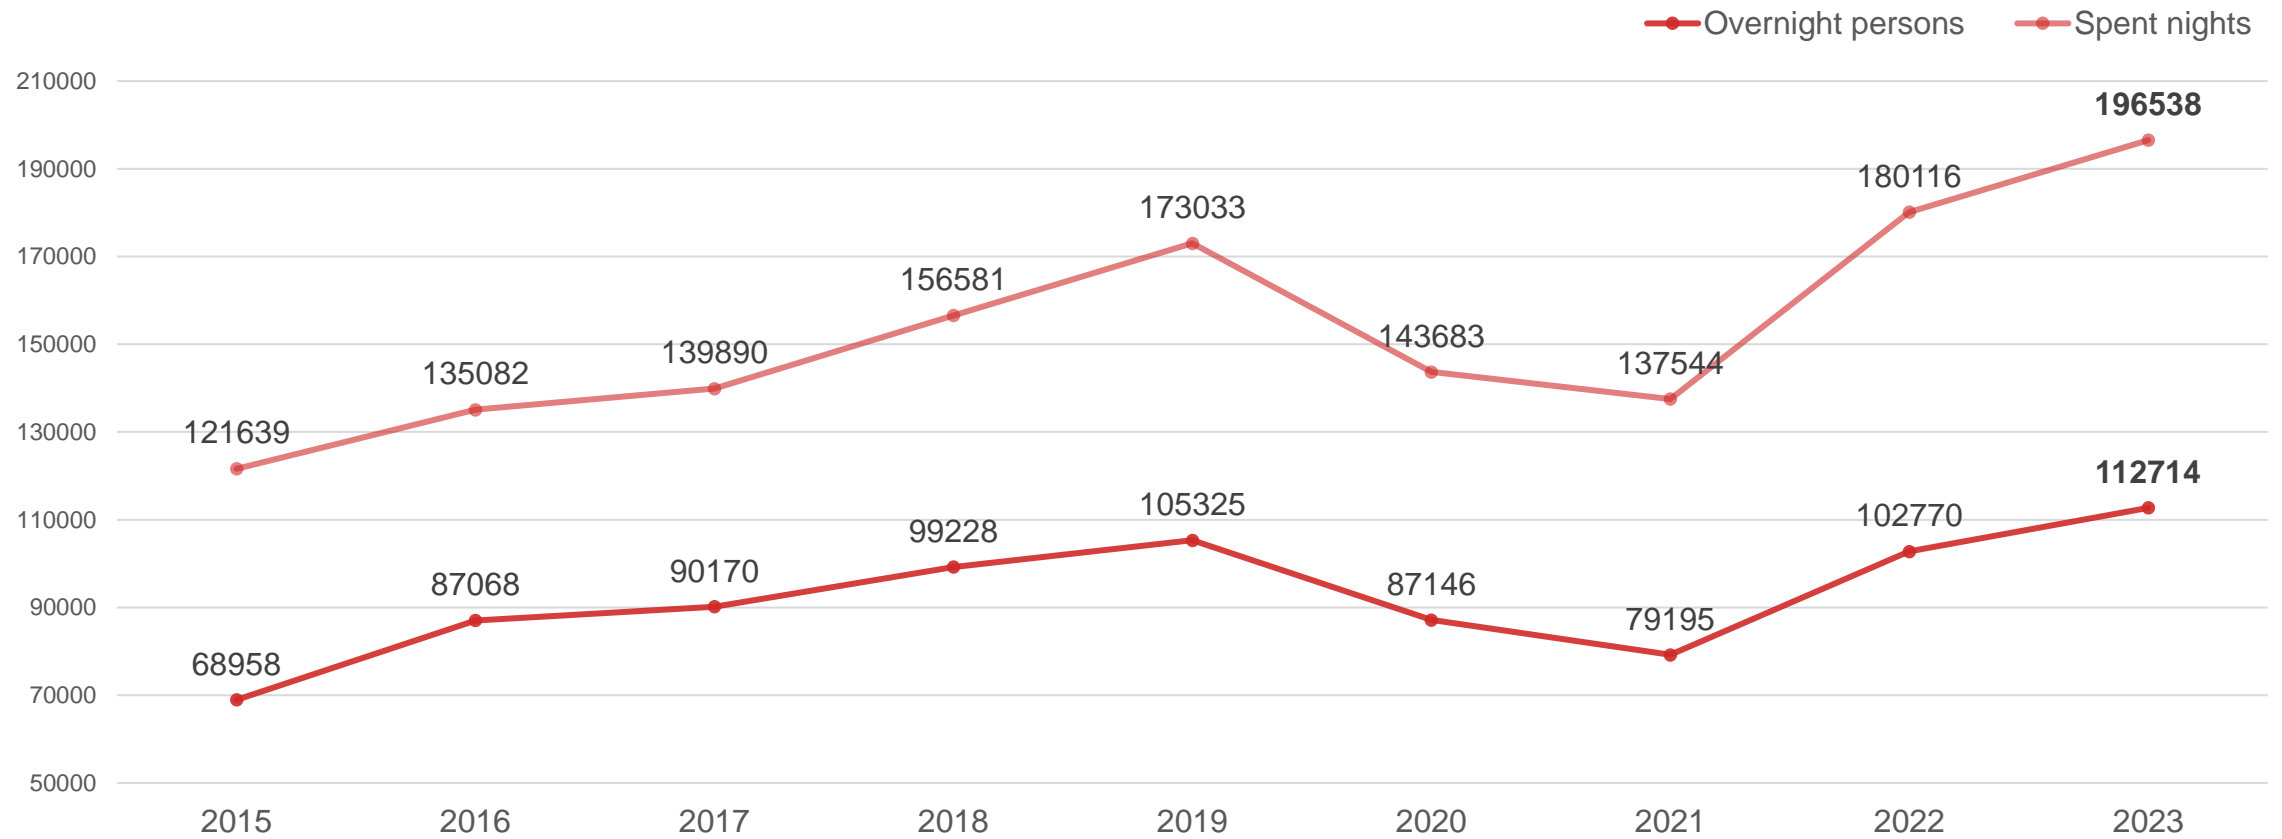

Tourism statistics in Liepāja 2023

Liepāja

Data source: Central Statistical Bureau

Yearly dynamic in number of overnight tourists and spent nights in Liepāja

Data source: Central Statistical Bureau

Number of overnight tourists and spent nights in Liepāja lodging places

Data source: Central Statistical Bureau

Quarterly comparison of number of overnight visitors in Liepāja lodging places

Data source: Central Statistical Bureau

Quarterly comparison of number of domestic overnight visitors in Liepāja lodging places