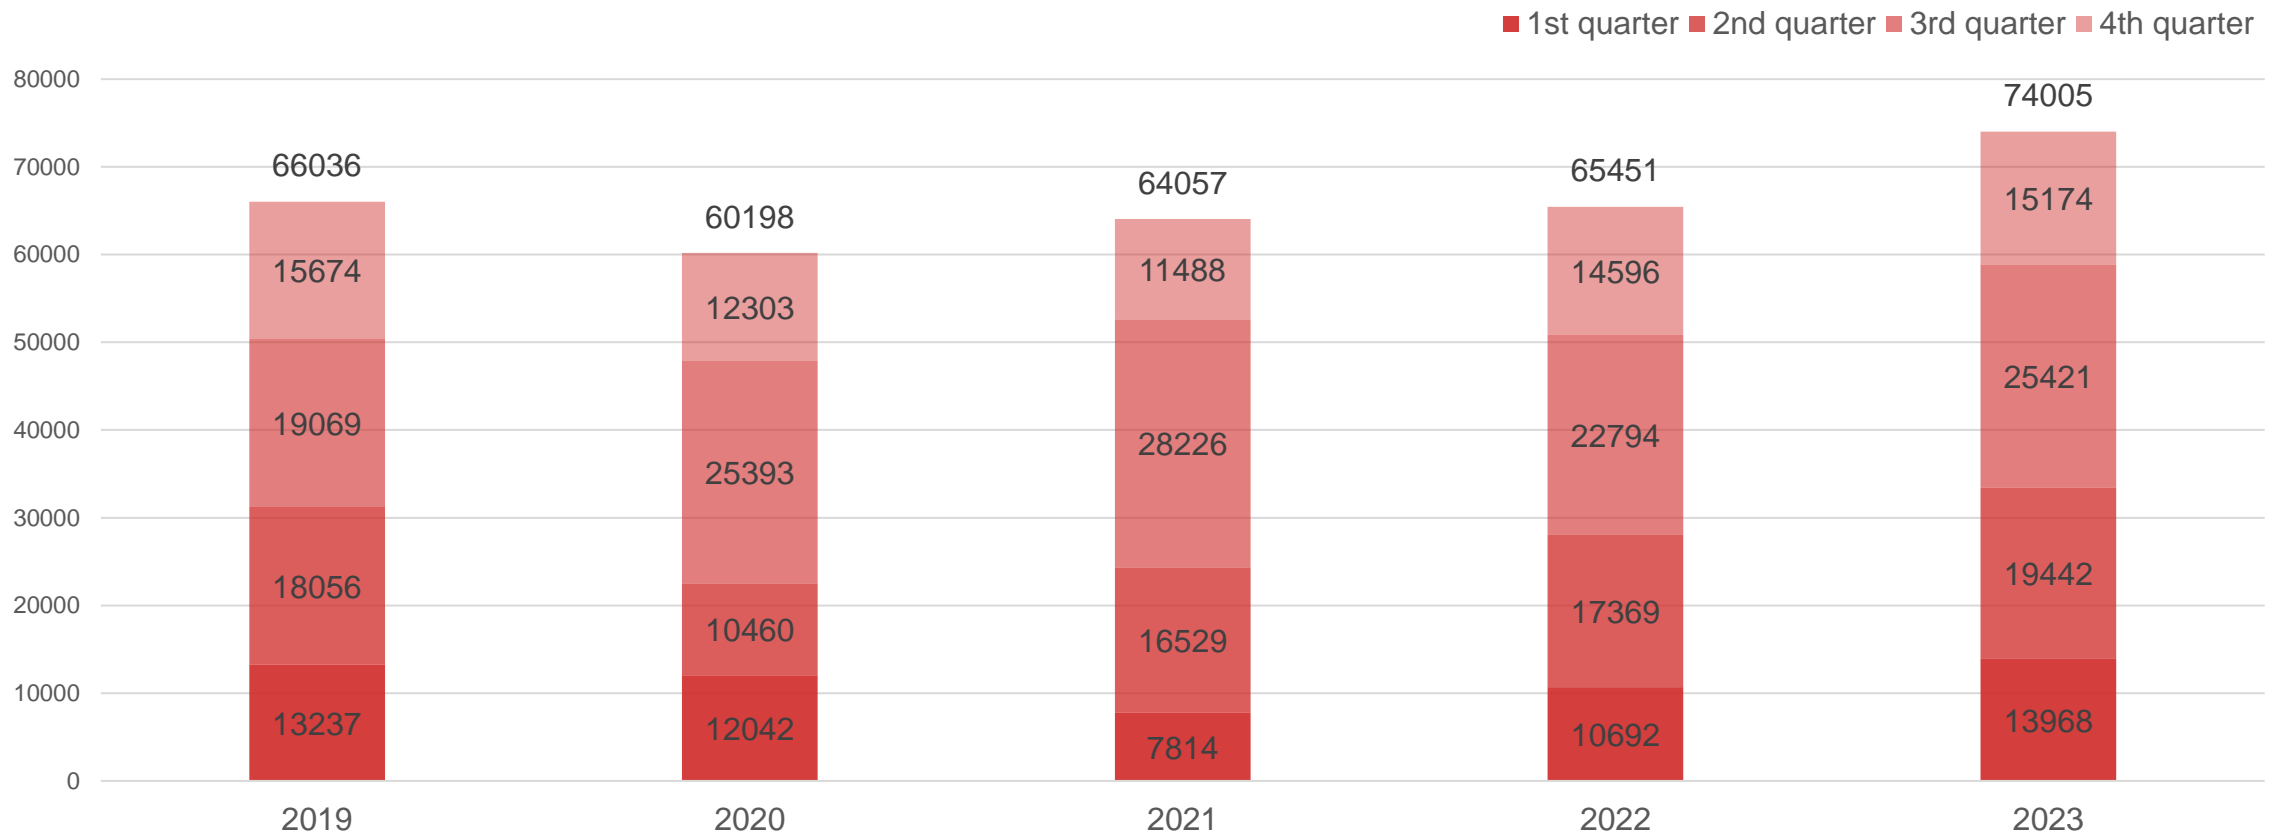

Tourism statistics in Liepāja 2023

Liepāja

Data source: Central Statistical Bureau

Yearly dynamic in number of overnight tourists and spent nights in Liepāja

Data source: Central Statistical Bureau

Number of overnight tourists and spent nights in Liepāja lodging places

Data source: Central Statistical Bureau

Quarterly comparison of number of overnight visitors in Liepāja lodging places

Data source: Central Statistical Bureau

Quarterly comparison of number of domestic overnight visitors in Liepāja lodging places