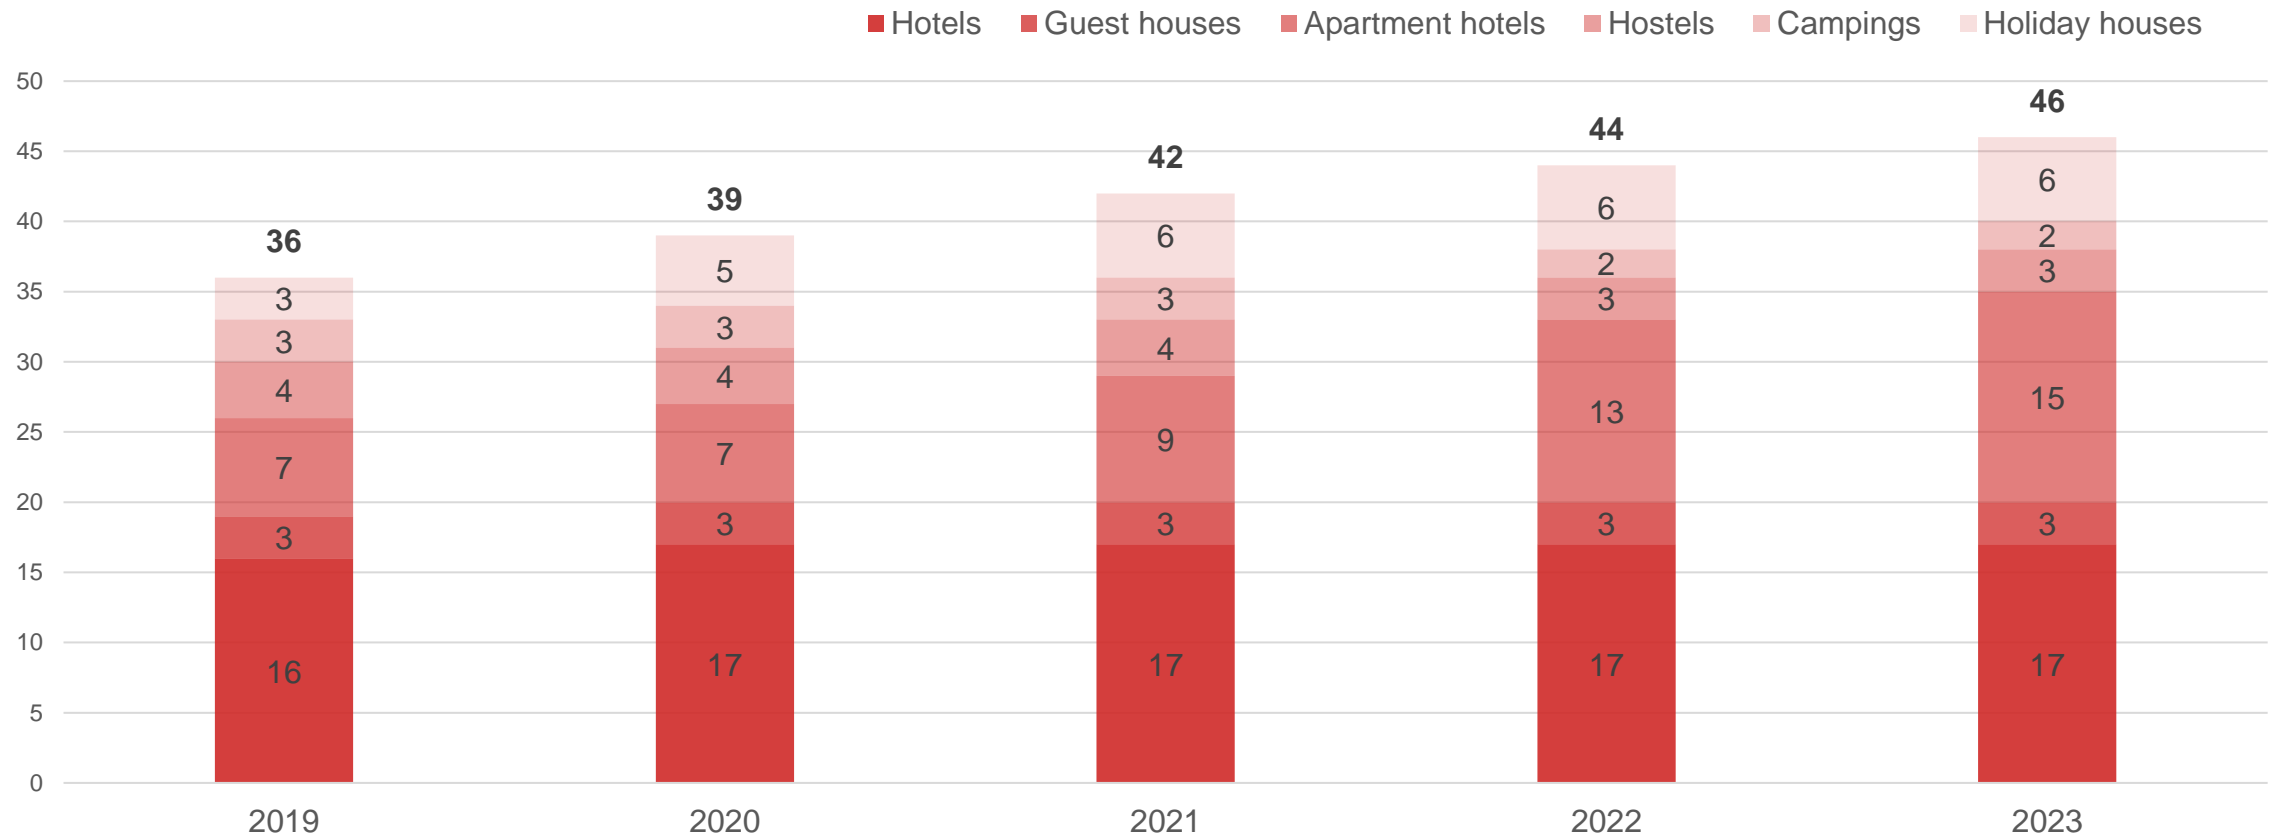

Data source: Liepāja Region Tourism Information Office

Number of accommodation establishments in Liepāja (separate apartments are not included)