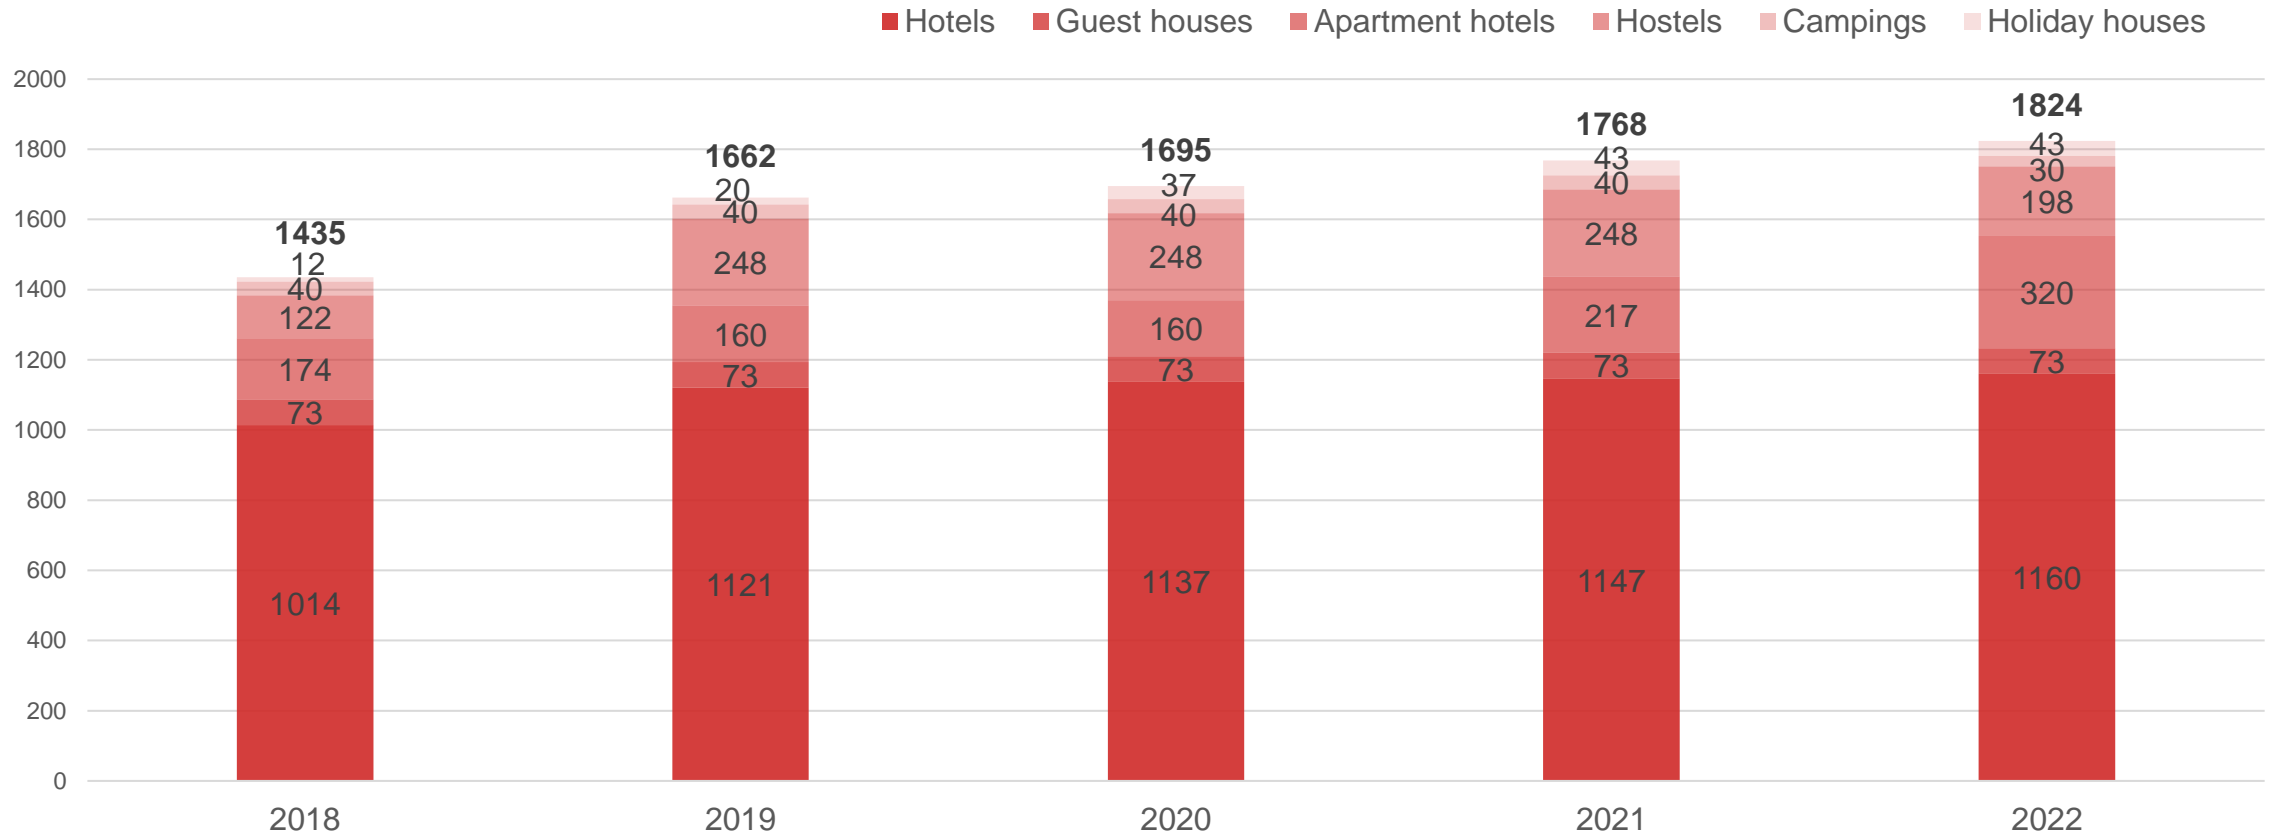

Data index	Fluctuation 2023/2022	Fluctuation 2023/2019
Overnight tourists (arrivals)	+9,68 %	+7,02 %
Overnight domestic tourists	+13,07 %	+12,07 %
Overnight foreign tourists	+3,72 %	-1,48 %
Spent nights	+9,12 %	+13,58 %
Nights spent by domestic tourists	+13,04 %	+29,91 %
Nights spent by foreign tourists	+2,92 %	-6,76 %
Length of stay	-0,01 night	+0,10 nights
Length of stay of domestic tourists	No changes	+0,23 nights
Length of stay of foreign tourists	-0,01 nights	-0,11 nights

Data source: Central Statistical Bureau

Liepāja accommodation data comparison

Liepāja

Data source: Liepāja Region Tourism Information Office

Number of accommodation establishments in Liepāja (separate apartments are not included)

Data source: Liepāja Region Tourism Information Office

Number of bed places for tourists in Liepāja (separate apartments are not included)

Data source: Liepāja Marina

Yachts accommodated in Liepāja port

Liepāja