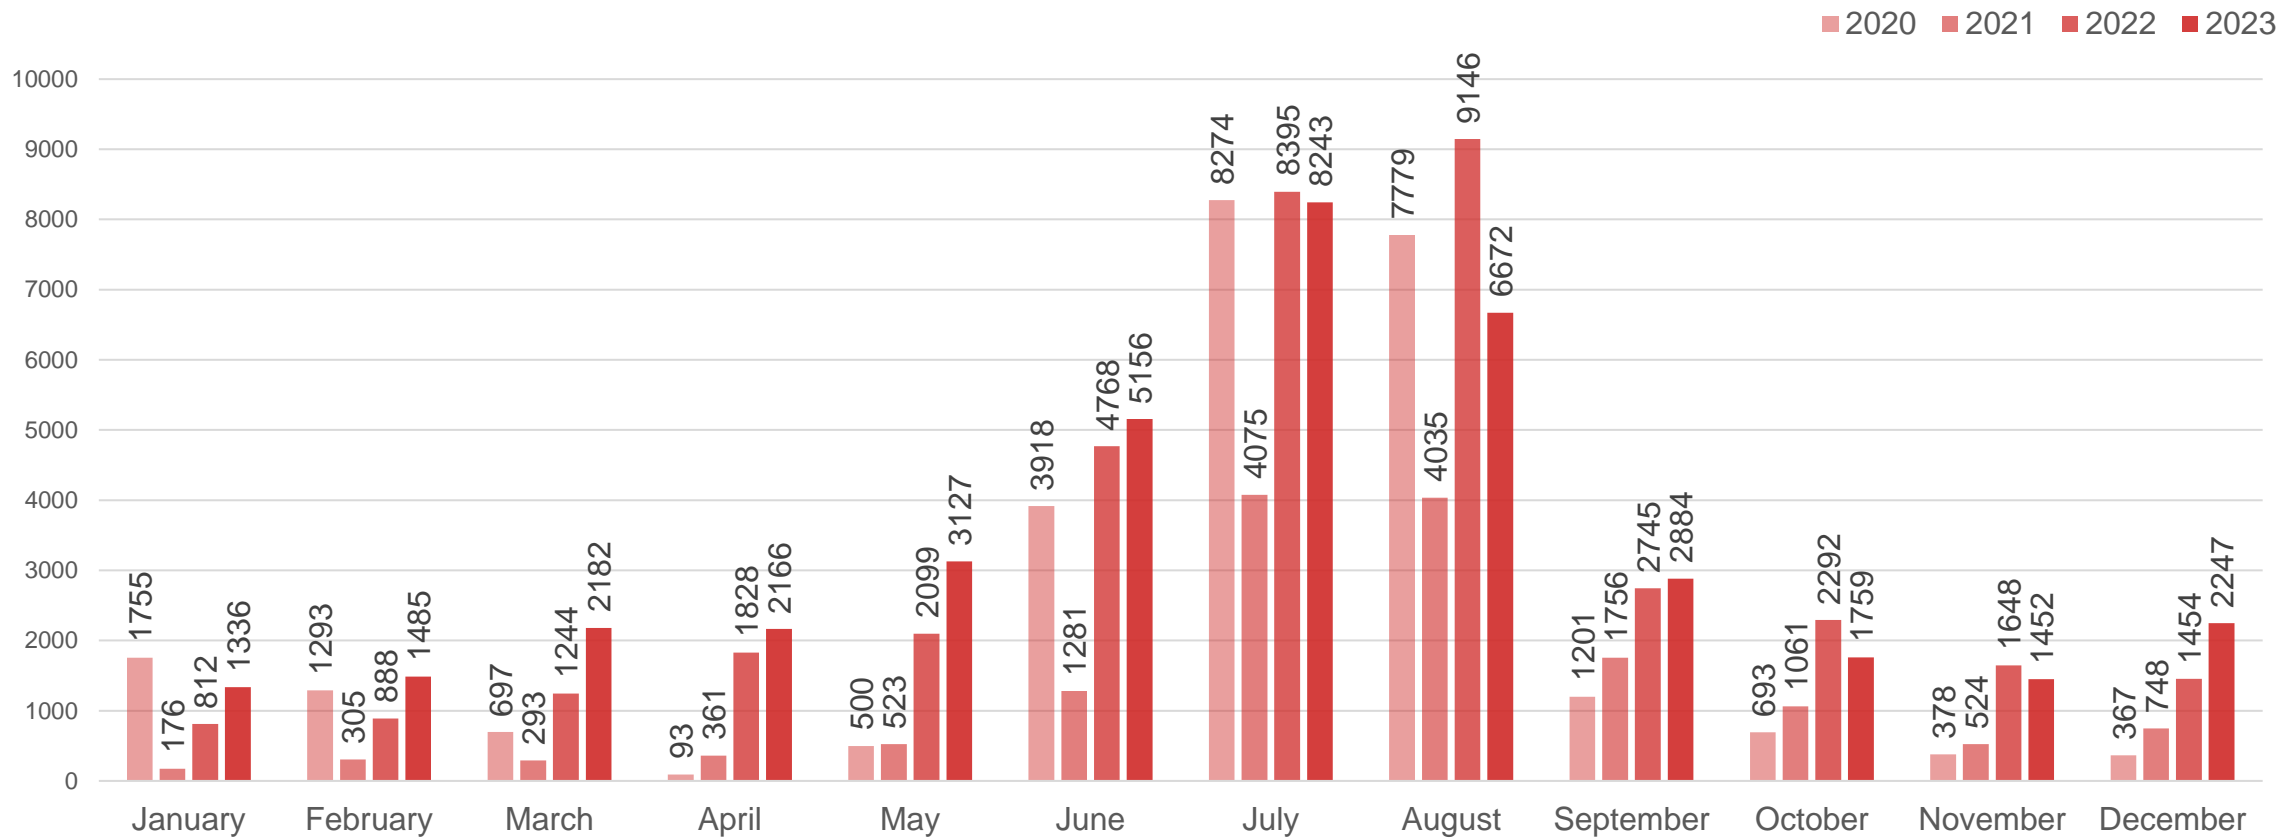

Data source: Central Statistical Bureau

Length of stay in accommodation establishments of Liepāja in 2023

2022

2023

Data source: Central Statistical Bureau

Overnight visitors breakdown by months

Liepāja

Data source: Central Statistical Bureau

Monthly comparison of number of overnight visitors in Liepāja lodging places

Data source: Central Statistical Bureau

Monthly comparison of number of domestic overnight visitors in Liepāja lodging places

Data index	Fluctuation 2023/2022	Fluctuation 2023/2019
Overnight tourists (arrivals)	+9,68 %	+7,02 %
Overnight domestic tourists	+13,07 %	+12,07 %
Overnight foreign tourists	+3,72 %	-1,48 %
Spent nights	+9,12 %	+13,58 %
Nights spent by domestic tourists	+13,04 %	+29,91 %
Nights spent by foreign tourists	+2,92 %	-6,76 %
Length of stay	-0,01 night	+0,10 nights
Length of stay of domestic tourists	No changes	+0,23 nights
Length of stay of foreign tourists	-0,01 nights	-0,11 nights