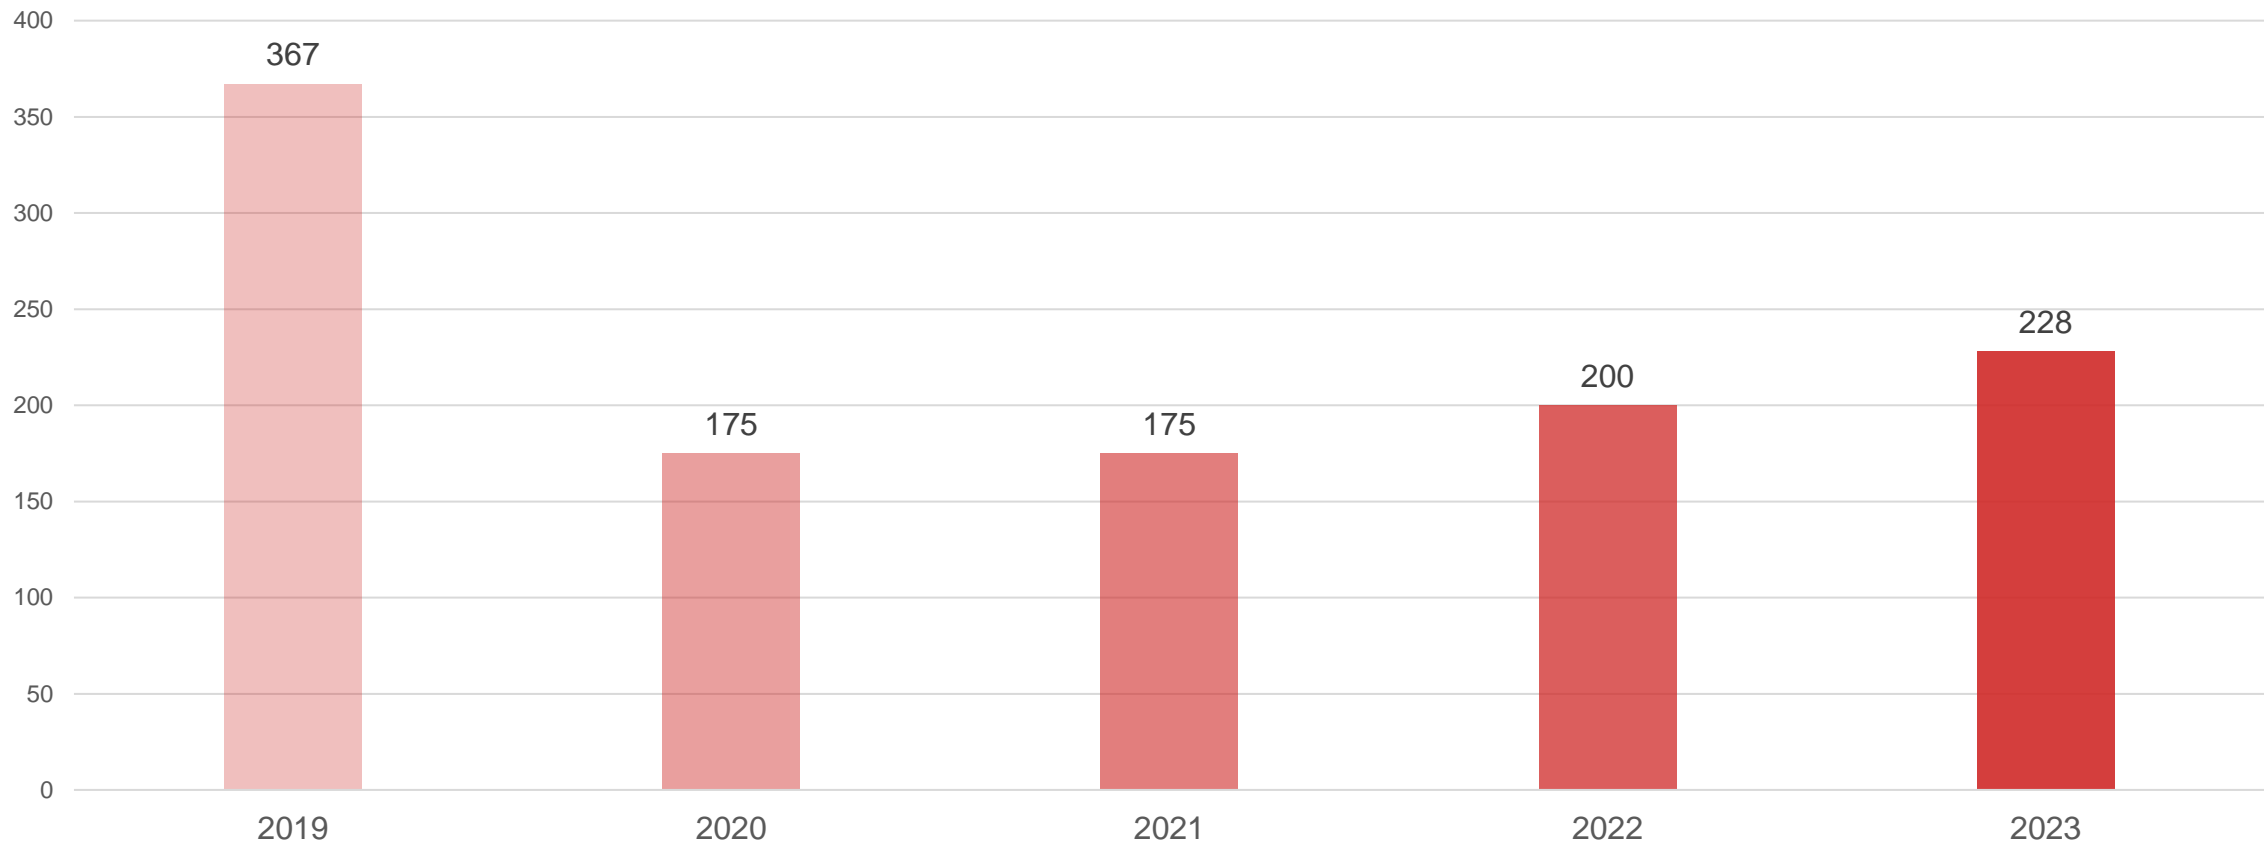

Data index	Fluctuation 2023/2022	Fluctuation 2023/2019
Overnight tourists (arrivals)	+9,68 %	+7,02 %
Overnight domestic tourists	+13,07 %	+12,07 %
Overnight foreign tourists	+3,72 %	-1,48 %
Spent nights	+9,12 %	+13,58 %
Nights spent by domestic tourists	+13,04 %	+29,91 %
Nights spent by foreign tourists	+2,92 %	-6,76 %
Length of stay	-0,01 night	+0,10 nights
Length of stay of domestic tourists	No changes	+0,23 nights
Length of stay of foreign tourists	-0,01 nights	-0,11 nights

Data source: Central Statistical Bureau

Liepāja accommodation data comparison

Liepāja

Data source: Liepāja Region Tourism Information Office

Number of accommodation establishments in Liepāja (separate apartments are not included)

Data source: Liepāja Region Tourism Information Office

Number of bed places for tourists in Liepāja (separate apartments are not included)

Data source: Liepāja Marina

Yachts accommodated in Liepāja port

Liepāja